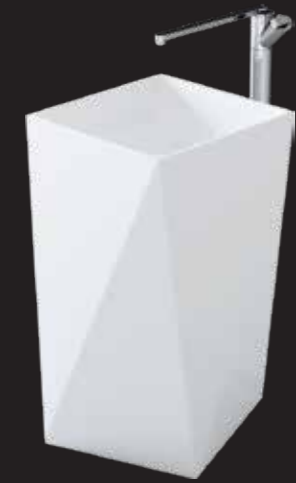

◆◆◆ —◆◆◆

FREESTANDING BASIN

**SS 3008**

- SIZE 500 X 500 X 890 MM.
- WEIGHT 34.00 KG.

FREESTANDING BASIN

SS 3009

- SIZE 450 X 450 X 830 MM.
- WEIGHT 41.00 KG.

FREESTANDING BASIN

**SS 3011**

- SIZE 400 X 600 X 900 MM.
- WEIGHT 64.00 KG.

FREESTANDING BASIN

## SS 3012

- SIZE 390 X 720 X 850 MM.
- WEIGHT 70.00 KG.

FREESTANDING BASIN

## SS 3014

- SIZE 387 X 390 X 850 MM.
- WEIGHT 37.00 KG.

FREESTANDING BASIN

**SS 3015**

■ SIZE 440 X 550 X 830 MM.

■ WEIGHT 43.00 KG.

FREESTANDING BASIN