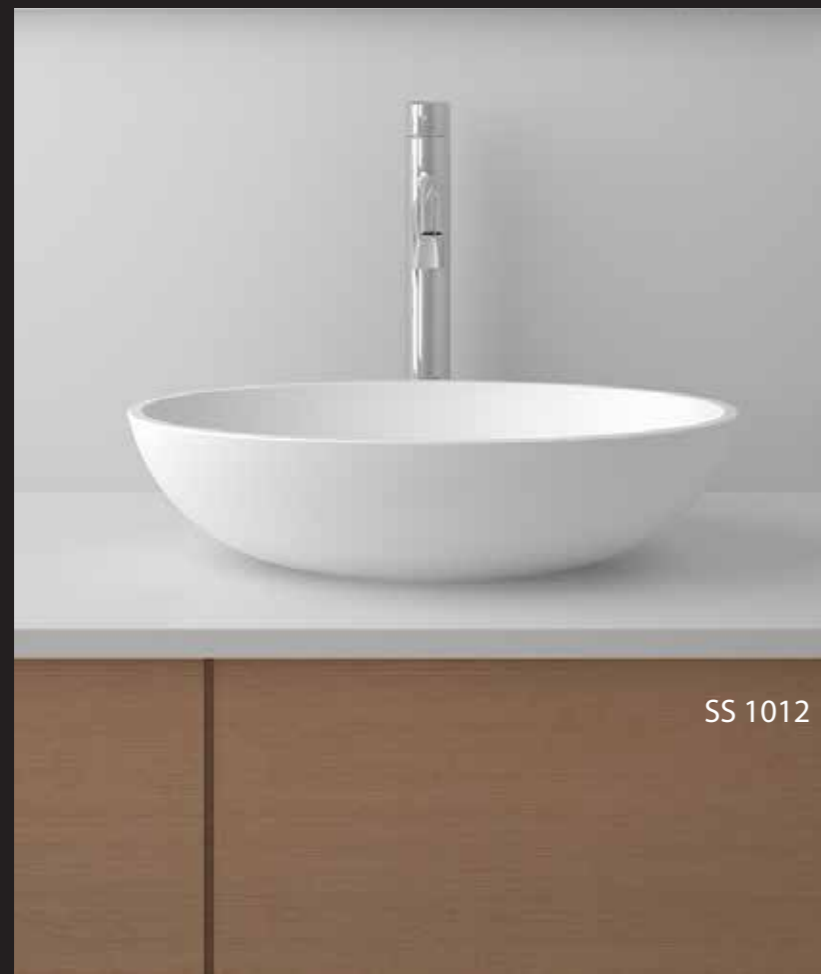

**SS 1010**

- SIZE 400 X 400 X 105 MM.
- WEIGHT 10.00 KG.

COUNTERTOP BASIN

## SS 1017

- SIZE 415 X 600 X 105 MM.
- WEIGHT 12.00 KG.

SS 1012

COUNTERTOP BASIN