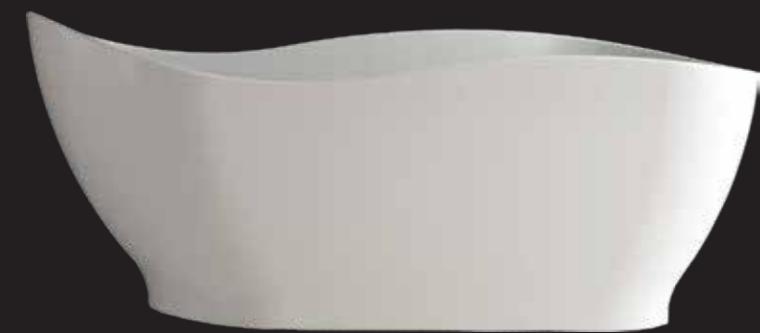

FREESTANDING BATHTUB

SS 4030

- SIZE 1750 X 700 X 650 MM.
- WEIGHT 130.00 KG.