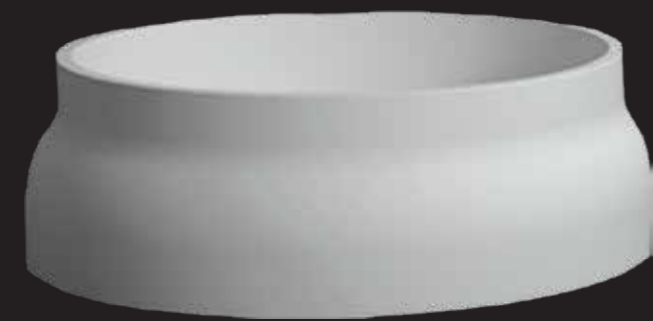

◆◆◆ ——— ◆◆◆
COUNTERTOP BASIN

SS 1064

- SIZE 420 X 380 X 130 MM.
- WEIGHT 7.00 KG.