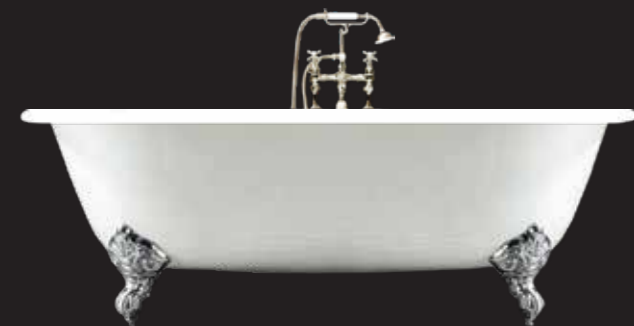

## CAS 4042

SIZE ■ 720x1676x730MM WEIGHT 180.00 KG

Double Ended Cast Iron Bathtub on Plinth

**CAS 4044**

SIZE ■ 765x 1676x610MM WEIGHT 180.00 KG

◆◆◆ ◆◆◆  
Double Ended Cast Iron Bathtub on Imperial Feet