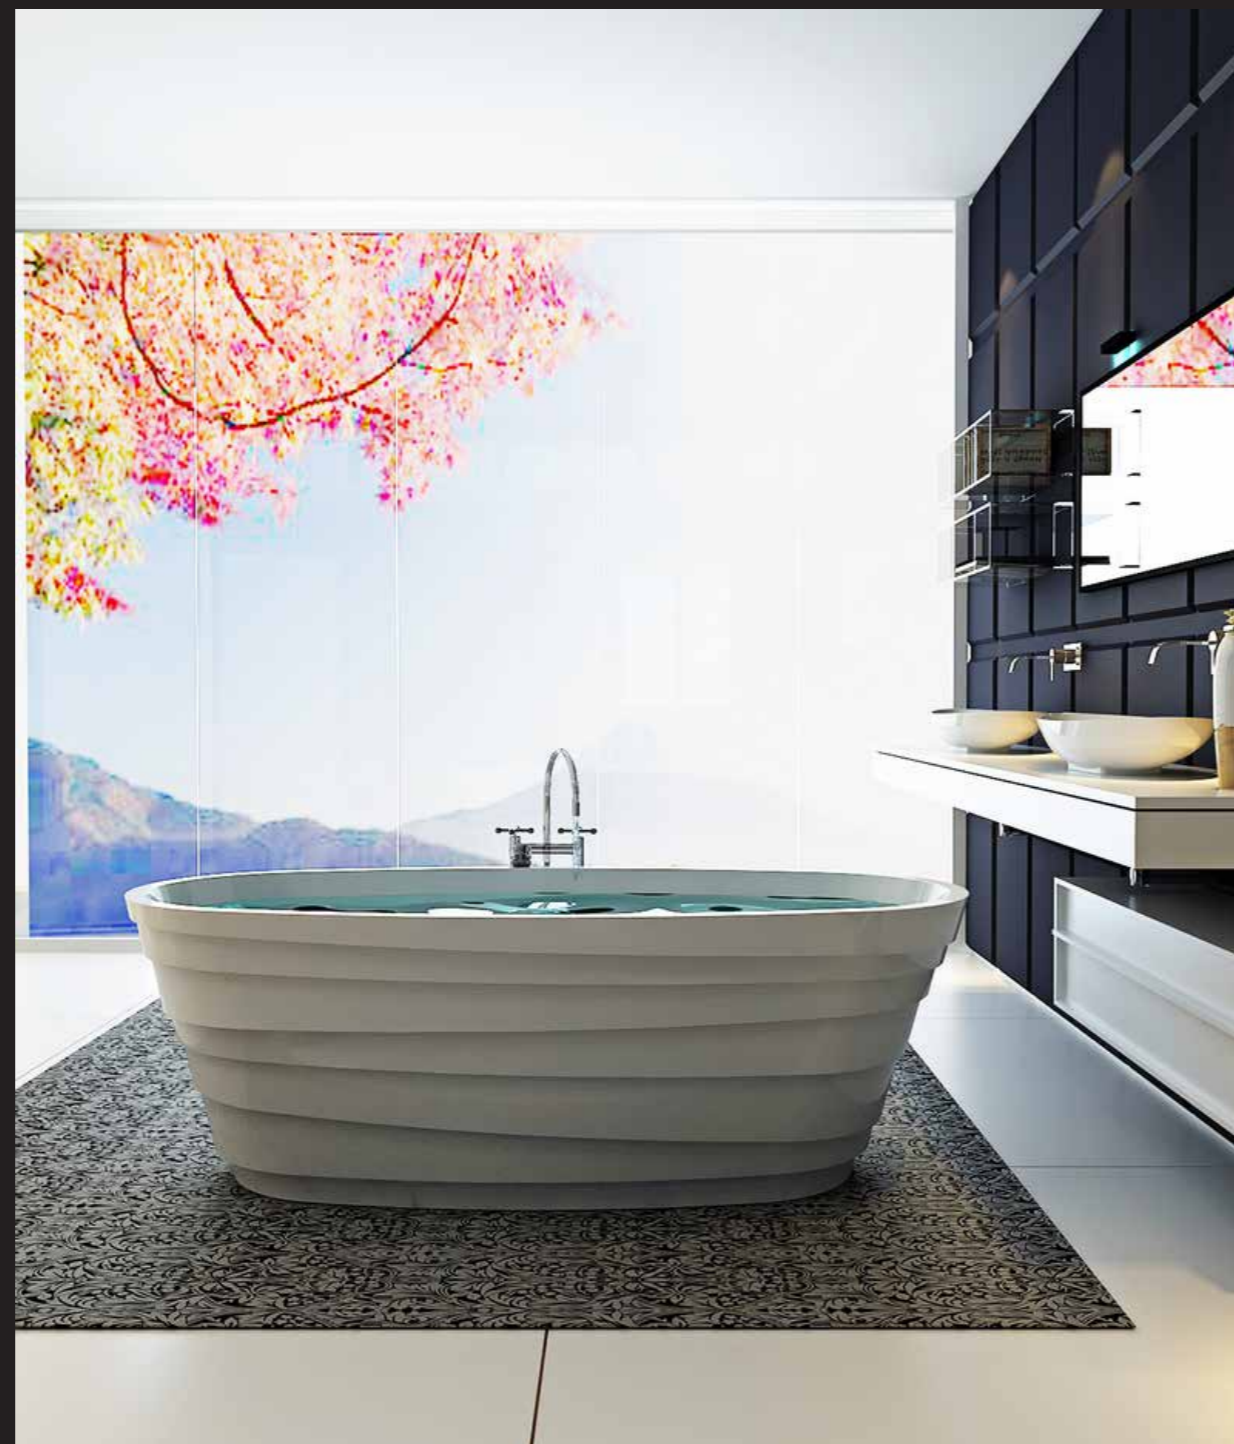

FREESTANDING BATHTUB

# SS 4026

■ SIZE 1800 X 900 X 520 MM.

■ WEIGHT 132.00 KG.

FREESTANDING BATHTUB

# SS 4027

■ SIZE 1800 X 850 X 600 MM.

■ WEIGHT 219.00 KG.

FREESTANDING BATHTUB  
**SS 4028**

- SIZE 1450 X 1450 X 600 MM.
- WEIGHT 193.00 KG.

FREESTANDING BATHTUB