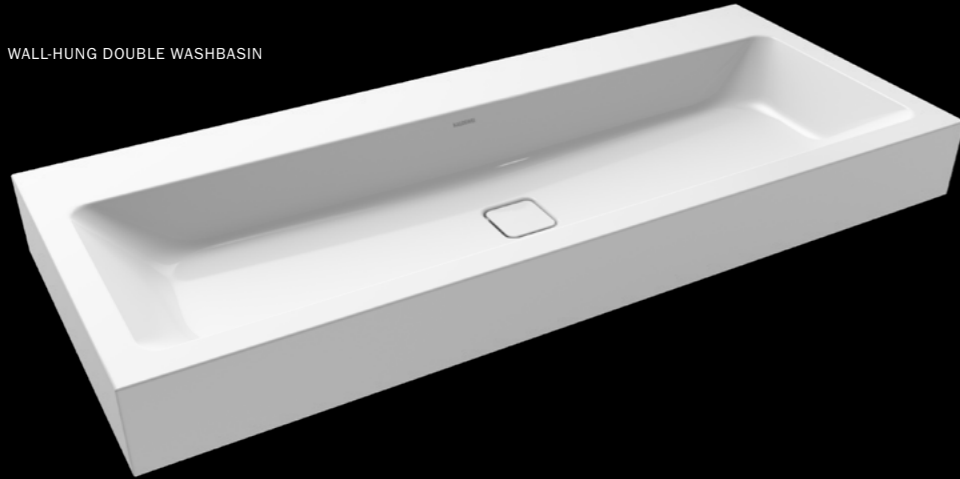

CONO

Elegance and harmony in perfection.

WALL-HUNG DOUBLE WASHBASIN

BUILT-IN DOUBLE WASHBASIN