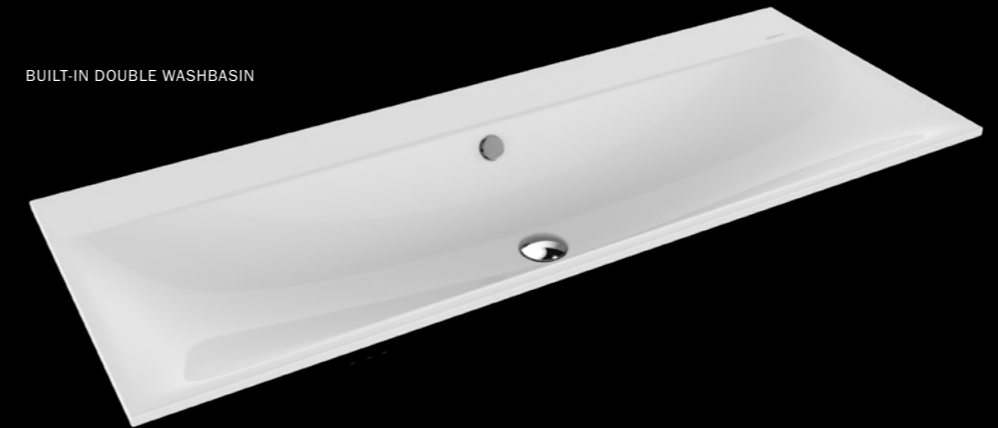

COUNTERTOP DOUBLE WASHBASIN

SILENIO

Designed by Anke Salomon

WALL-HUNG WASHBASIN

L 600	W 460	H 120
L 900	W 460	H 120
L 1200	W 460	H 120
L 1200	W 460 (DOUBLE WB, ONE BASIN)	H 120

COUNTERTOP WASHBASIN

L 600	W 460	H 40/120
L 900	W 460	H 40/120
L 1200	W 460 (DOUBLE WB, ONE BASIN)	H 120

BUILT-IN WASHBASIN

L 600	W 460	H 14
L 900	W 460	H 14
L 1200	W 460 (DOUBLE WB, ONE BASIN)	H 14

UNDER-COUNTER WASHBASIN

L 634	W 391	-
L 934	H 391	-

FARBEN

PERFECT MATCH

BADEWANNE SILENIO (P. 72)

SCONA SHOWER SURFACE (P. 78)

BUILT-IN DOUBLE WASHBASIN