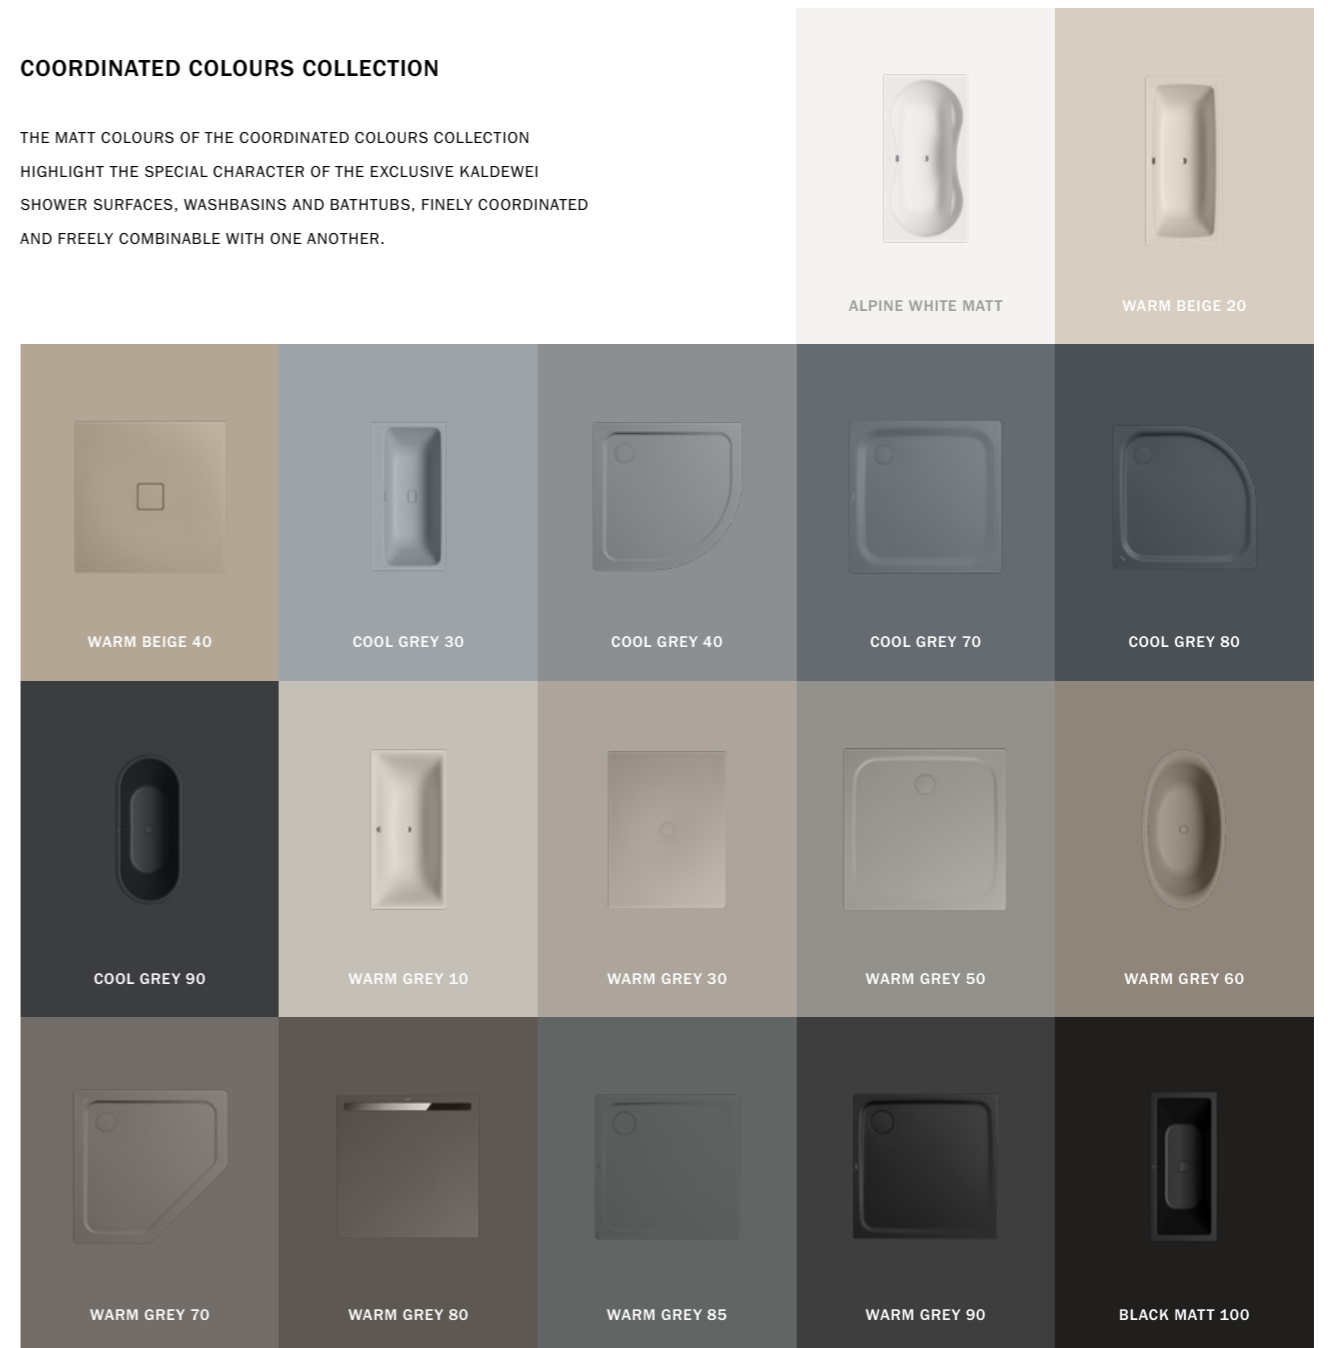

COORDINATED COLOURS COLLECTION

THE MATT COLOURS OF THE COORDINATED COLOURS COLLECTION HIGHLIGHT THE SPECIAL CHARACTER OF THE EXCLUSIVE KALDEWEI SHOWER SURFACES, WASHBASINS AND BATHTUBS, FINELY COORDINATED AND FREELY COMBINABLE WITH ONE ANOTHER.