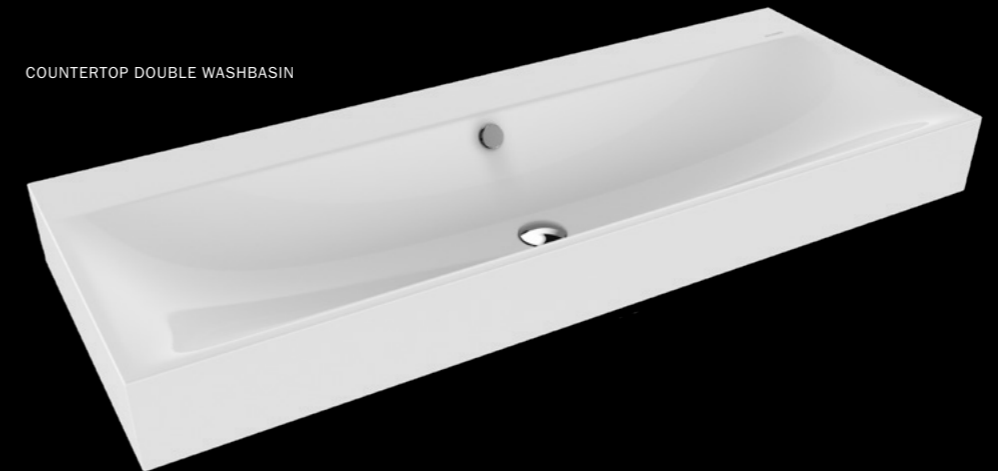

SILENIO

Designed by Anke Salomon

WALL-HUNG WASHBASIN

L 600	W 460	H 120
L 900	W 460	H 120
L 1200	W 460	H 120
L 1200	W 460 (DOUBLE WB, ONE BASIN)	H 120

COUNTERTOP WASHBASIN

L 600	W 460	H 40/120
L 900	W 460	H 40/120
L 1200	W 460 (DOUBLE WB, ONE BASIN)	H 120

BUILT-IN WASHBASIN

L 600	W 460	H 14
L 900	W 460	H 14
L 1200	W 460 (DOUBLE WB, ONE BASIN)	H 14

UNDER-COUNTER WASHBASIN

L 634	W 391	-
L 934	H 391	-

FARBEN

PERFECT MATCH

BADEWANNE SILENIO (P. 72)

SCONA SHOWER SURFACE (P. 78)