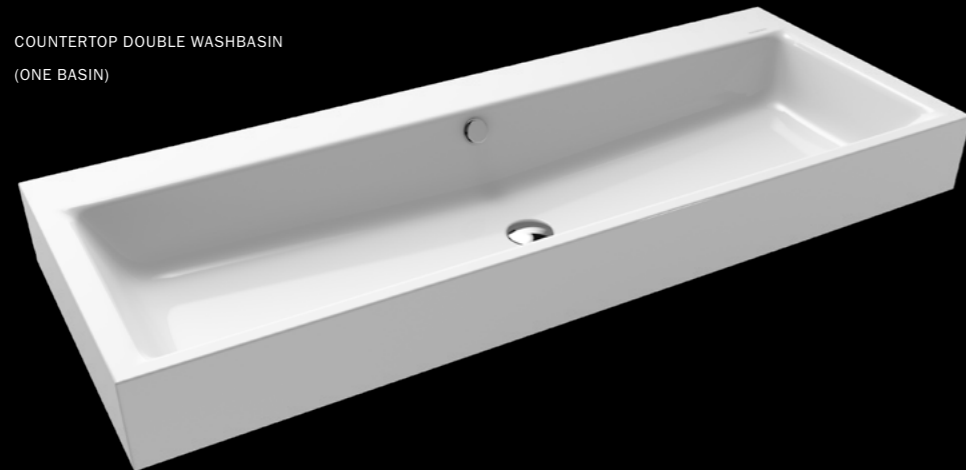

PHOTOGRAPHER
BRYAN ADAMS

MING

The silhouette, inspired by the shape of a Ming vase, the elegant, fine edge line, the large interior depth make washing hands a pure pleasure. The bowl is made of the finest and long-lasting steel enamel. This is MING. A new idea for a free-standing washbasin bowl as a countertop washbasin. Equipped with a specially developed Pearl effect coating for particularly easy cleaning and safe hygiene in the bathroom for the whole family.

WASHBASIN BOWL

Ø 400

COLOURS

PURO

Designed by Anke Salomon

WALL-HUNG HANDBASIN

COUNTERTOP DOUBLE WASHBASIN
(ONE BASIN)

DOUBLE WASHBASIN
(TWO BASINS)