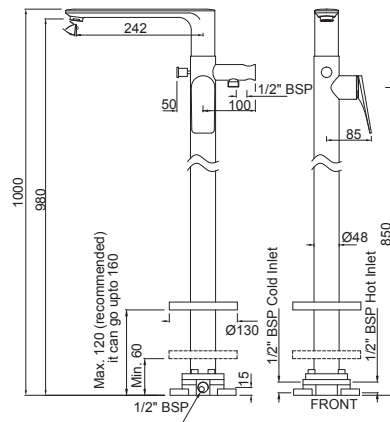

LAGUNA FAUCET

LAG-CHR-91121K

Exposed parts of floor mounted single lever bath mixer with provision for hand shower, without hand shower & shower hose (compatible with ALD-121)