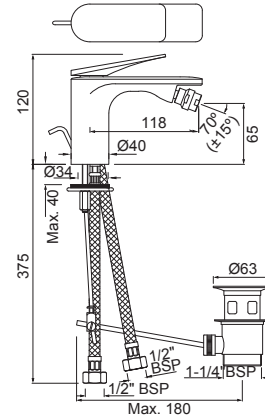

LAGUNA FAUCET

LAG-CHR-91213B
Single Lever Bidet Mixer with Pop-up Waste
& 375mm Long Braided Hoses