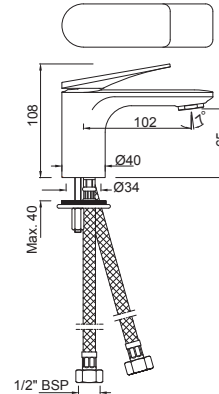

Note: The finishes depicted here are only indicative and may differ from that on the actual product.

The Laguna Collection

Specifications

LAGUNA FAUCET

LAGUNA FAUCET

LAG-CHR-91011B
Single Lever Basin Mixer without Popup
Waste, with 375mm Long Braided Hoses

LAG-CHR-91023B
Single Lever Extended Basin Mixer
(Height-128mm) without Popup Waste,
with 375mm Long Braided Hoses

LAG-CHR-91052B
Single Lever Extended Basin Mixer
(Height-128mm) with Popup Waste
& 375mm Long Braided Hoses