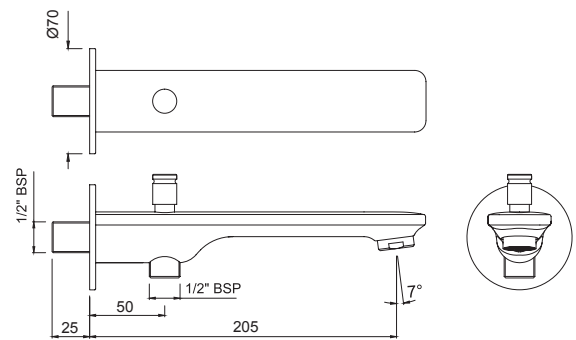

SPJ-CHR-91429

Laguna Bath Spout with Wall Flange

SPJ-CHR-91429SSP
Laguna Bath short spout with wall flange

SPJ-CHR-91463
Laguna Bath Spout with Diverter & Wall Flange

LAG-CHR-91231NK
Exposed Parts of Single Lever
Built-in In-wall Manual Valve with
basin spout, two separate wall flanges,
cartridge Sleeve and operating lever
(Compatible with ALD-233NPSO
& ALD-235NPSO)