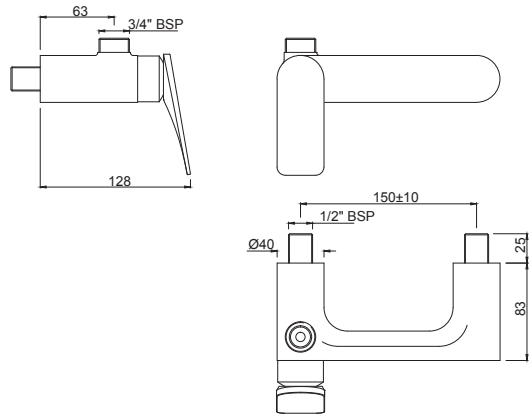

LAG-CHR-91149
Single Lever Shower Mixer, Wall Mounted