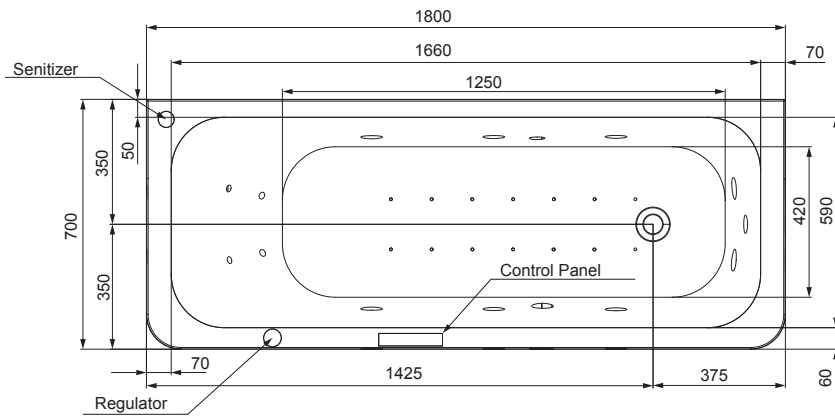

JWA-WHT-SP55X
Side panel suitable for Laguna bathtub

LAGUNA WELLNESS

JWP-WHT-LAGUNA180WX

Laguna 180 x 70 x 45 water
system whirlpool

JWA-WHT-FPLAG180X

Front panel suitable for
Laguna 1800 x 700 bathtub

JWA-WHT-SP55X