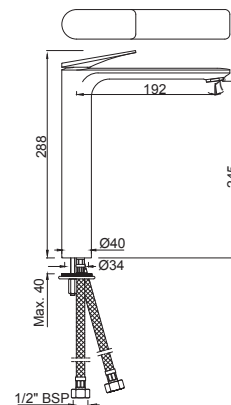

LAG-CHR-91023B
Single Lever Extended Basin Mixer
(Height-128mm) without Popup Waste,
with 375mm Long Braided Hoses

LAG-CHR-91052B
Single Lever Extended Basin Mixer
(Height-128mm) with Popup Waste
& 375mm Long Braided Hoses

LAG-CHR-91005B
Single Lever High Neck Basin Mixer
without Popup Waste, with 600mm
Long Braided Hoses