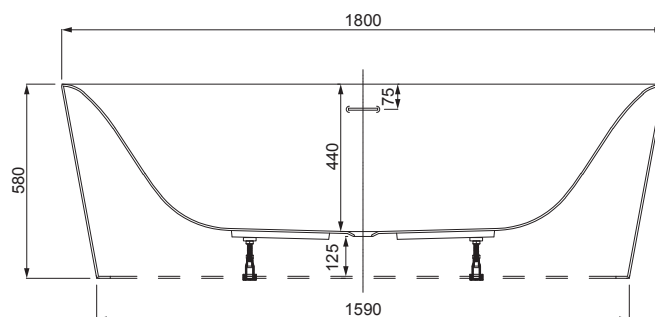

LAS-WHT-91301
Full pedestal for 91801

LAS-WHT-91303
Full pedestal for 91803 , 91805

LAGUNA WELLNESS

LAGUNA WELLNESS

JBT-WHT-FSBTLG6001

Laguna free standing bathtub 1800x800x440/580mm with built-in overflow, pop-up waste