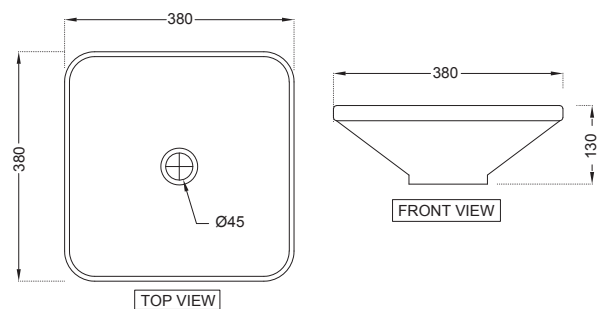

SHA-CHR-91483
Shower arm for operating overhead shower and holding shower enclosure

*Overhead shower is not included

LAGUNA SANITARYWARE

LAGUNA SANITARYWARE

LAS-WHT-91803
wall hung basin with fixing accessories,
Size:800x500x175mm

LAS-WHT-91805
Wall hung basin with fixing accessories,
Size:1000x500x185mm

LAS-WHT-91901
Table top basin,
Size:380x380x130mm, Shape : Square

LAS-WHT-91903
 Table top basin,
 Size:450x450x130mm, Shape : Square

LAS-WHT-91905
 Table top basin,
 Size:600x380x130mm, Shape : Rectangular

LAS-WHT-91701
 Under counter basin with fixing accessories,
 Size: 450x450x170 mm, Shape : Square

LAGUNA SANITARYWARE

LAS-WHT-91703