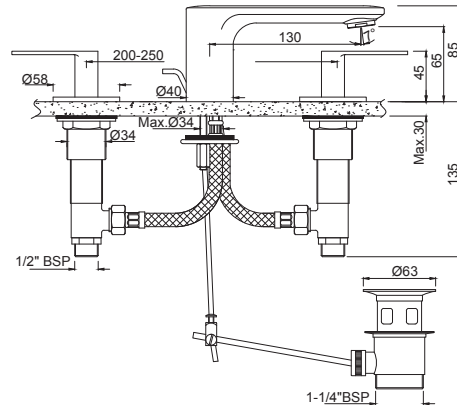

LAG-CHR-91191CSR
3-hole basin mixer with casted spout, round
handle and popup waste system

LAG-CHR-91189CSL
3-hole basin mixer with casted spout, lever
handle and without popup waste system

LAG-CHR-91191CSL
3-hole basin mixer with casted spout, lever handle and popup waste system