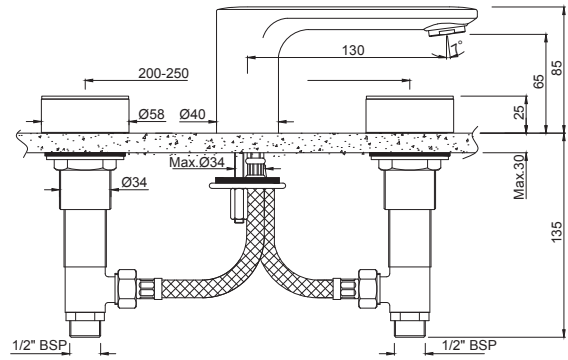

LAG-CHR-91191CSR
3-hole basin mixer with casted spout, round
handle and popup waste system