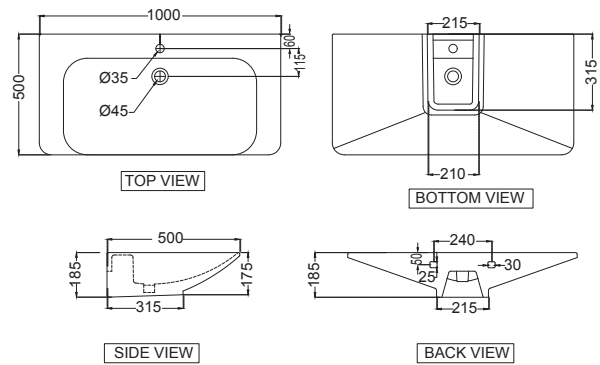

SHA-CHR-91483
Shower arm for operating overhead shower and holding shower enclosure

*Overhead shower is not included

LAGUNA SANITARYWARE

LAGUNA SANITARYWARE

LAS-WHT-91803
wall hung basin with fixing accessories,
Size:800x500x175mm

LAS-WHT-91805
Wall hung basin with fixing accessories,
Size:1000x500x185mm

LAS-WHT-91901
Table top basin,
Size:380x380x130mm, Shape : Square

LAS-WHT-91903
 Table top basin,
 Size:450x450x130mm, Shape : Square