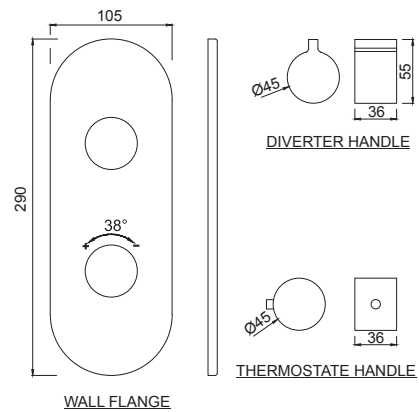

LAGUNA FAUCET

LAG-CHR-91661K
Aquamax Exposed Part Kit of
Thermostatic Shower Mixer (Compatible
with ALD-661 & ALD-661E)