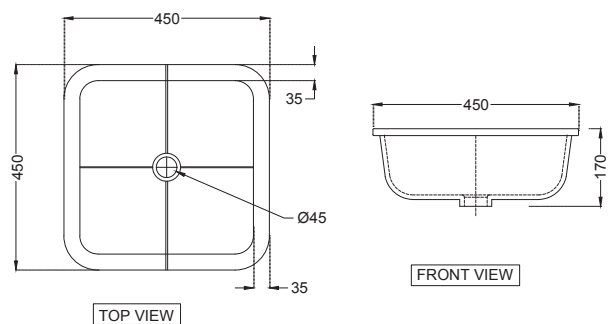

LAS-WHT-91805
Wall hung basin with fixing accessories,
Size:1000x500x185mm

LAS-WHT-91901
Table top basin,
Size:380x380x130mm, Shape : Square

LAS-WHT-91903
 Table top basin,
 Size:450x450x130mm, Shape : Square

LAS-WHT-91905
 Table top basin,
 Size:600x380x130mm, Shape : Rectangular

LAS-WHT-91701
 Under counter basin with fixing accessories,
 Size: 450x450x170 mm, Shape : Square

LAGUNA SANITARYWARE

LAS-WHT-91703