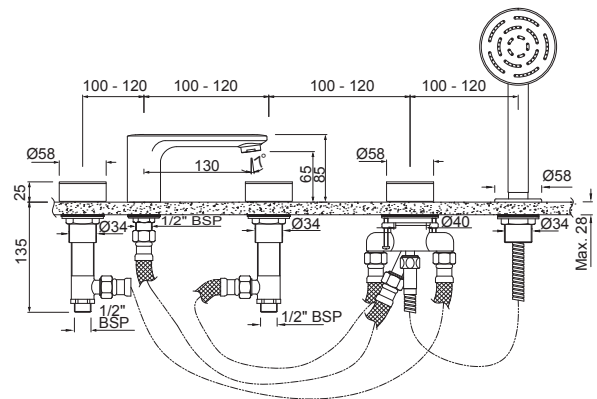

LAG-CHR-91147
Single Lever Shower Mixer with Provision
For Connection to Exposed Shower Pipe
(SHA-1211N), Wall Mounted

LAG-CHR-91149
Single Lever Shower Mixer, Wall Mounted

LAG-CHR-91287
5-Hole Bath & Shower Mixer, Deck Mounted