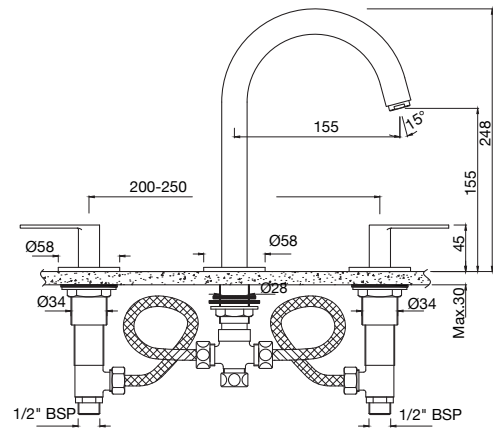

LAG-CHR-91189PSR
3-hole basin mixer with pipe spout, round handle and without popup waste system