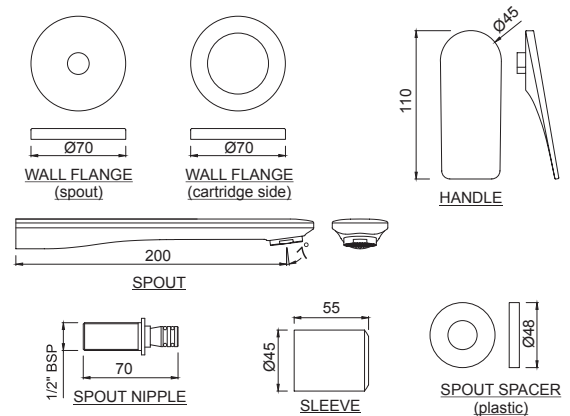

SPJ-CHR-91429

Laguna Bath Spout with Wall Flange

SPJ-CHR-91429SSP
Laguna Bath short spout with wall flange

SPJ-CHR-91463
Laguna Bath Spout with Diverter & Wall Flange

LAG-CHR-91231NK
Exposed Parts of Single Lever
Built-in In-wall Manual Valve with
basin spout, two separate wall flanges,
cartridge Sleeve and operating lever
(Compatible with ALD-233NPSO
& ALD-235NPSO)