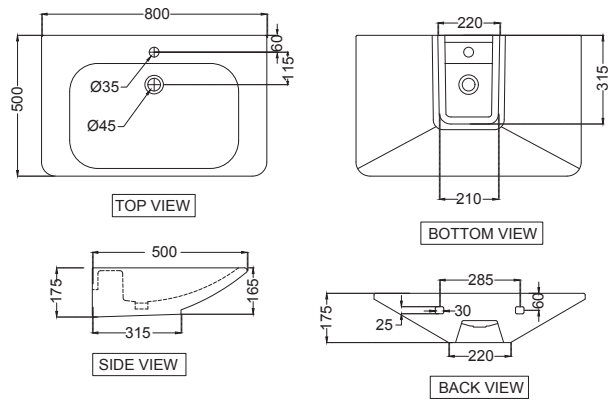

SHA-CHR-91483
Shower arm for operating overhead shower and holding shower enclosure

*Overhead shower is not included

LAGUNA SANITARYWARE

LAGUNA SANITARYWARE

LAS-WHT-91803
wall hung basin with fixing accessories,
Size:800x500x175mm

LAS-WHT-91805
Wall hung basin with fixing accessories,
Size:1000x500x185mm

LAS-WHT-91901
Table top basin,
Size:380x380x130mm, Shape : Square

LAS-WHT-91903
 Table top basin,
 Size:450x450x130mm, Shape : Square