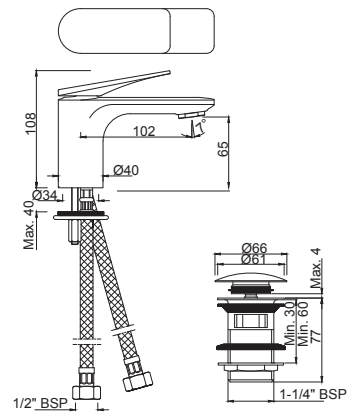

LAG-CHR-91011BCW
Single lever basin mixer without popup waste,
with 375mm long braided hoses & click clack
waste (ALD-729)