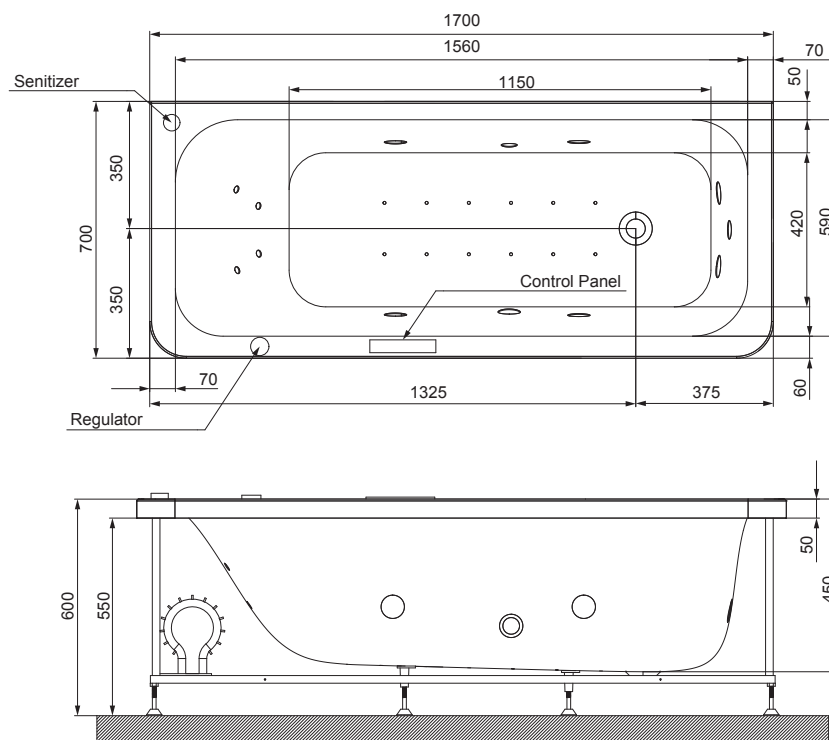

JWP-WHT-LAGUNA170CX
Laguna 170 X 70 X 45 whirlpool and
airpool combi system

JWA-WHT-FPLAG170X
Front panel suitable for
Laguna 1700 x 700 bathtub

JWA-WHT-SP55X
Side panel suitable for Laguna bathtub