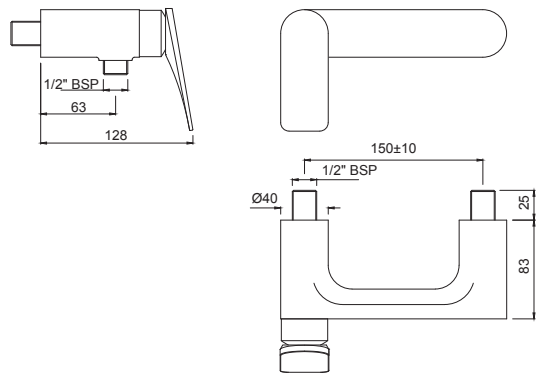

LAG-CHR-91287
5-Hole Bath & Shower Mixer, Deck Mounted