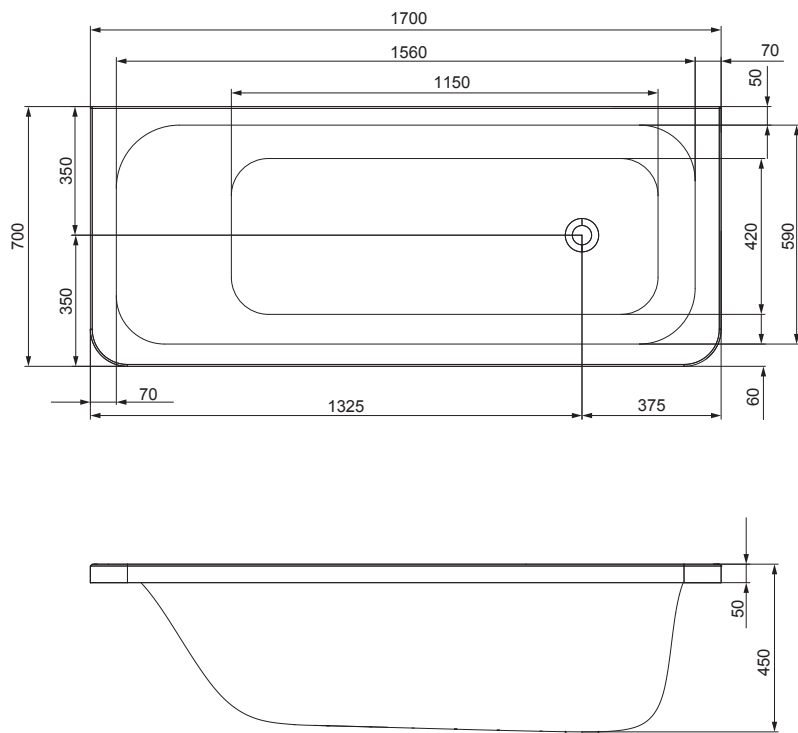

JBT-WHT-LAGUNA170X
Laguna 170 X 70 X 45 built-in bathtub

JWA-WHT-FPLAG170X
Front panel suitable for
Laguna 1700 X 700 bathtub

JWA-WHT-SP55X
Side panel suitable for Laguna bathtub

IWA-CHR-ACC00510X
Base europa kit for bathtubs

JWA-CHR-132201
Drain pipe 80cm with overflow & filler

JWA-CHR-DRNPIPE80
Drain pipe 80cm with overflow