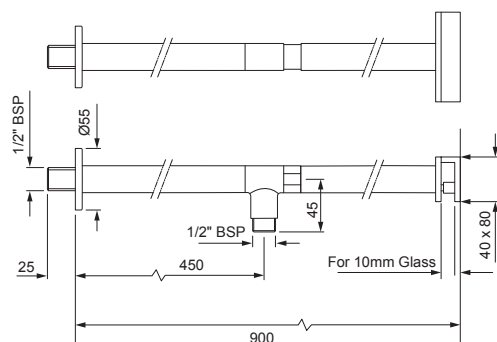

*Overhead shower is not included