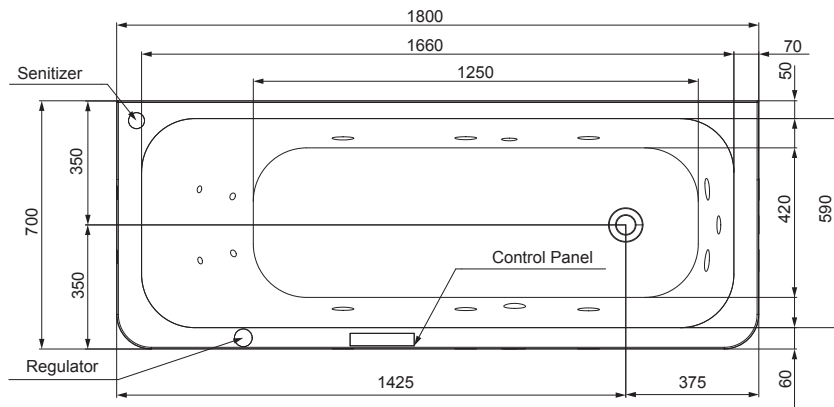

JWP-WHT-LAGUNA180WX

Laguna 180 x 70 x 45 water
system whirlpool

JWA-WHT-FPLAG180X

Front panel suitable for
Laguna 1800 x 700 bathtub

JWA-WHT-SP55X

Side panel suitable for Laguna bathtub