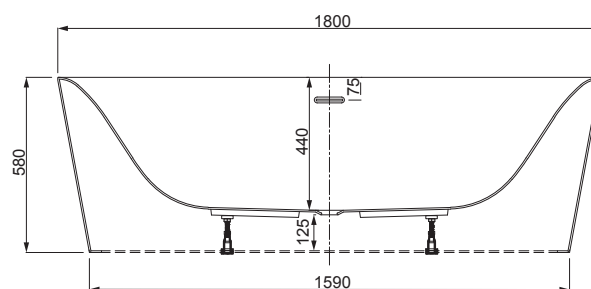

JBT-WHT-FSBTLG6005

Laguna free standing bathtub 1800x800x440/580mm with holes for 5 hole filler, built-in overflow, popup waste (filler LAG-CHR-91287 sold separately)