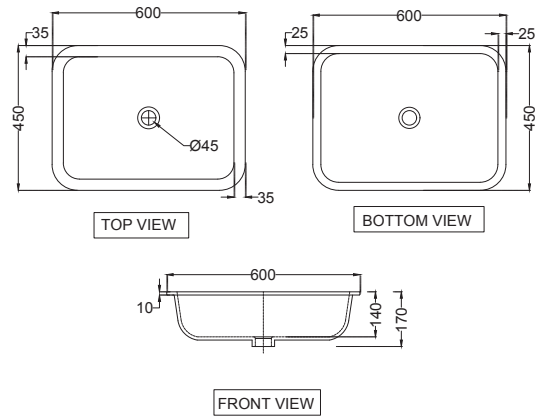

SHA-CHR-91483
Shower arm for operating overhead shower and holding shower enclosure

*Overhead shower is not included

LAGUNA SANITARYWARE

LAGUNA SANITARYWARE

LAS-WHT-91803
wall hung basin with fixing accessories,
Size:800x500x175mm

LAS-WHT-91805
Wall hung basin with fixing accessories,
Size:1000x500x185mm

LAS-WHT-91901
Table top basin,
Size:380x380x130mm, Shape : Square

LAS-WHT-91903
 Table top basin,
 Size:450x450x130mm, Shape : Square

LAS-WHT-91905
 Table top basin,
 Size:600x380x130mm, Shape : Rectangular

LAS-WHT-91701
 Under counter basin with fixing accessories,
 Size: 450x450x170 mm, Shape : Square

LAGUNA SANITARYWARE

LAS-WHT-91703