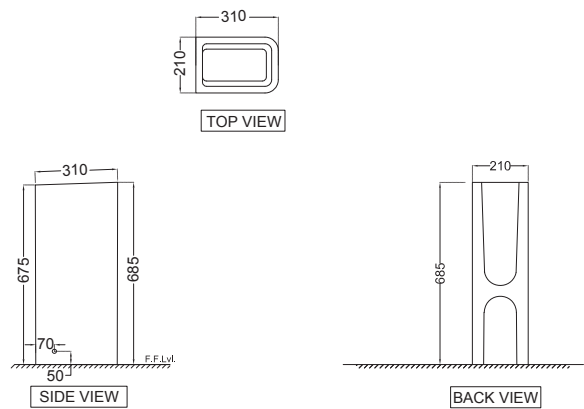

LAS-WHT-91303
Full pedestal for 91803 , 91805