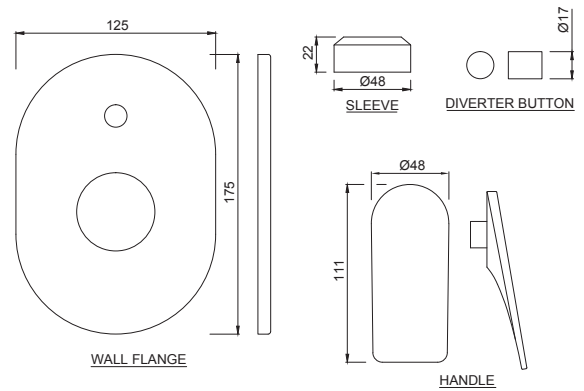

LAG-CHR-91065NK
Exposed Part Kit of Single Lever In-wall
Diverter (Compatible with ALD-065N)