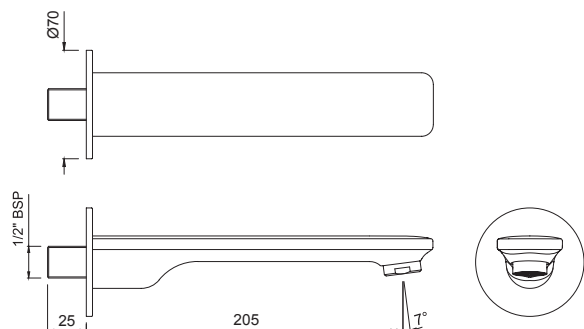

SPJ-CHR-91429

Laguna Bath Spout with Wall Flange