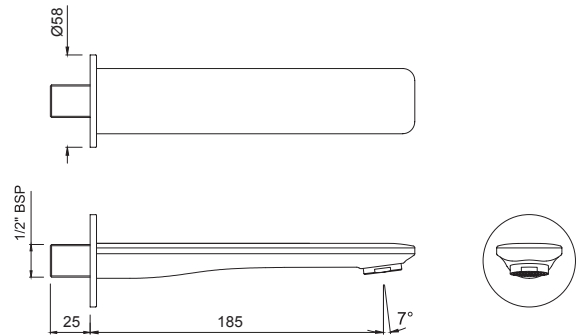

SPJ-CHR-91429SSP
Laguna Bath short spout with wall flange