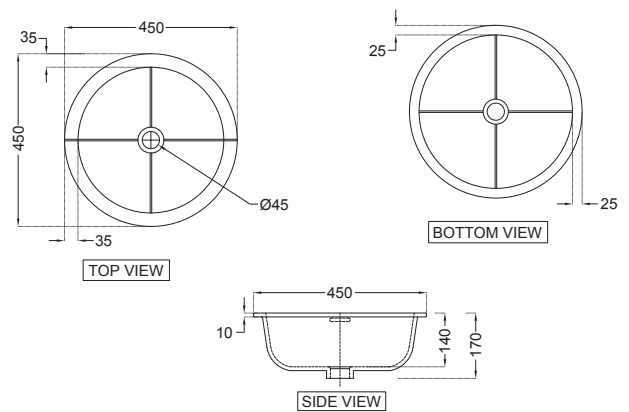

LAS-WHT-91805
Wall hung basin with fixing accessories,
Size:1000x500x185mm

LAS-WHT-91901
Table top basin,
Size:380x380x130mm, Shape : Square

LAS-WHT-91903
 Table top basin,
 Size:450x450x130mm, Shape : Square

LAS-WHT-91905
 Table top basin,
 Size:600x380x130mm, Shape : Rectangular

LAS-WHT-91701
 Under counter basin with fixing accessories,
 Size: 450x450x170 mm, Shape : Square

LAGUNA SANITARYWARE

LAS-WHT-91703

Under counter basin with fixing accessories,
Size: 600x450x170 mm, Shape : Rectangular

LAS-WHT-91705

Under counter basin with fixing accessories,
Size: 350x350x160 mm, Shape : Round

LAS-WHT-91707

Under counter basin with fixing accessories,
Size: 450x450x170mm, Shape : Round