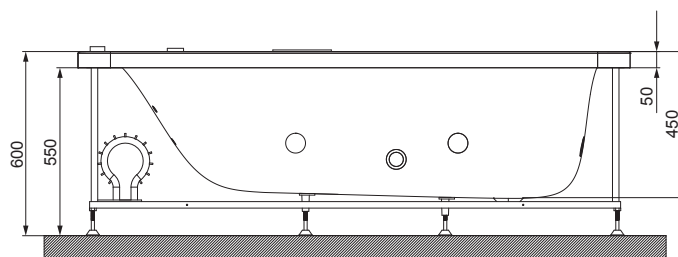

JWP-WHT-LAGUNA170WX

Laguna 170 x 70 x 45 water
system whirlpool

JWA-WHT-FPLAG170X

Front panel suitable for
Laguna 1700 x 700 bathtub

JWA-WHT-SP55X

Side panel suitable for Laguna bathtub