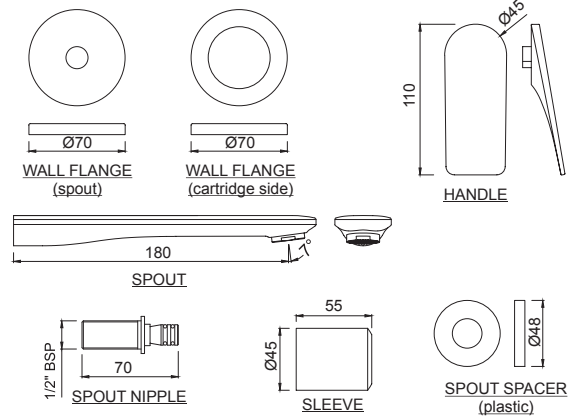

LAG-CHR-91231NKSSP
Exposed Parts of Single Lever Built-in In-wall Manual Valve with Basin Short Spout, two separate wall flanges, cartridge Sleeve and operating lever (Compatible with ALD-233NPSO & ALD-235NPSO)