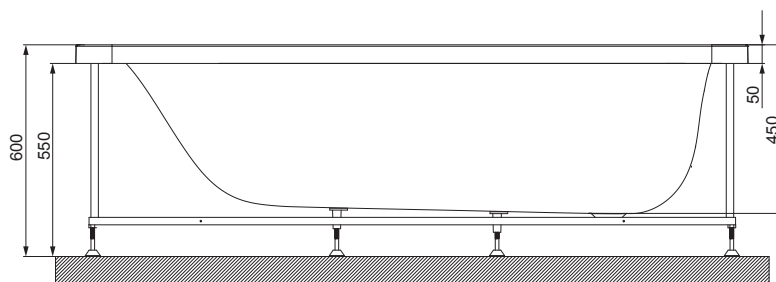

JBT-WHT-LAGUNA180FX
Laguna 180 x 70 x 45 built-in bathtub
with powder coated MS frame

JWA-WHT-FPLAG180X
Front panel suitable for
Laguna 1800 x 700 bathtub

JWA-WHT-SP55X
Side panel suitable for Laguna bathtub

JWA-CHR-132201
Drain pipe 80cm with overflow & filler

JWA-CHR-DRNPIPE80
Drain pipe 80cm with overflow