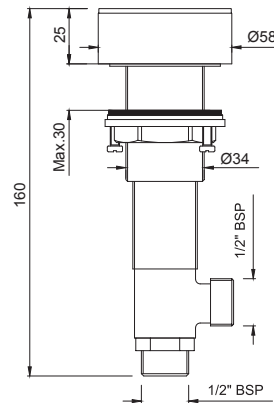

LAGUNA FAUCET

LAG-CHR-91121K

Exposed parts of floor mounted single lever bath mixer with provision for hand shower, without hand shower & shower hose (compatible with ALD-121)

LAG-CHR-91809

Pair of deck mounted stop valves