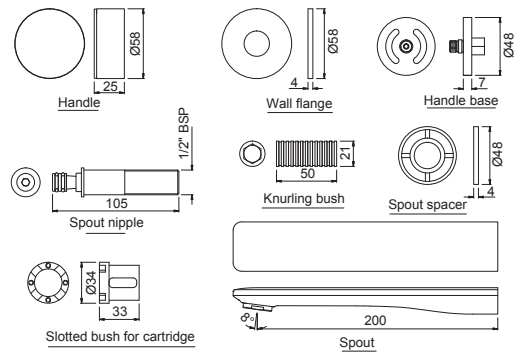

LAG-CHR-91189PSL
3-hole basin mixer with pipe spout, lever handle and without popup waste system

LAG-CHR-91189PSR
3-hole basin mixer with pipe spout, round handle and without popup waste system

LAGUNA FAUCET

LAG-CHR-91213B
Single Lever Bidet Mixer with Pop-up Waste
& 375mm Long Braided Hoses

LAG-CHR-91423K
Exposed Part Kit of In-wall 3-Hole Basin Mixer
with Basin Spout (Compatible with LAG-91423C)

LAG-CHR-91423KSSP
Exposed Part Kit of In-wall 3-Hole
Basin Mixer with Short Basin Spout
(Compatible with LAG-91423C)