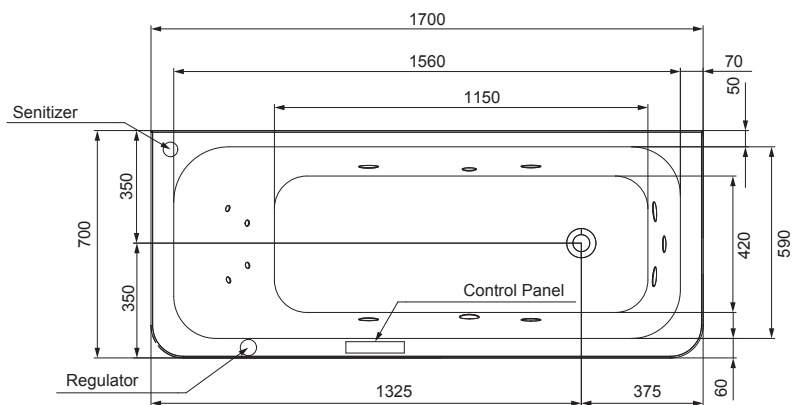

JWP-WHT-LAGUNA170WX

Laguna 170 x 70 x 45 water
system whirlpool

JWA-WHT-FPLAG170X

Front panel suitable for
Laguna 1700 x 700 bathtub

JWA-WHT-SP55X

Side panel suitable for Laguna bathtub