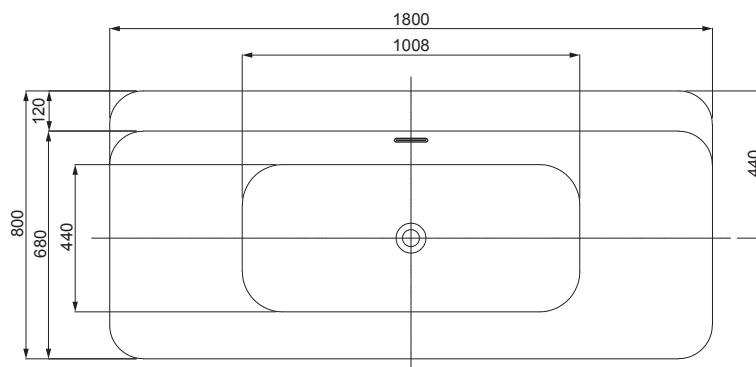

LAS-WHT-91301
Full pedestal for 91801

LAS-WHT-91303
Full pedestal for 91803 , 91805

LAGUNA WELLNESS

LAGUNA WELLNESS

JBT-WHT-FSBTLG6001

Laguna free standing bathtub 1800x800x440/580mm with built-in overflow, pop-up waste