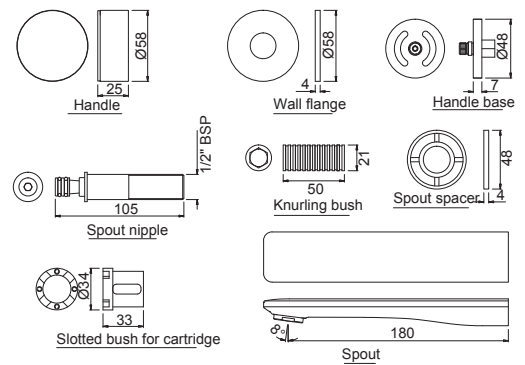

LAGUNA FAUCET

LAG-CHR-91213B
Single Lever Bidet Mixer with Pop-up Waste
& 375mm Long Braided Hoses

LAG-CHR-91423K
Exposed Part Kit of In-wall 3-Hole Basin Mixer
with Basin Spout (Compatible with LAG-91423C)