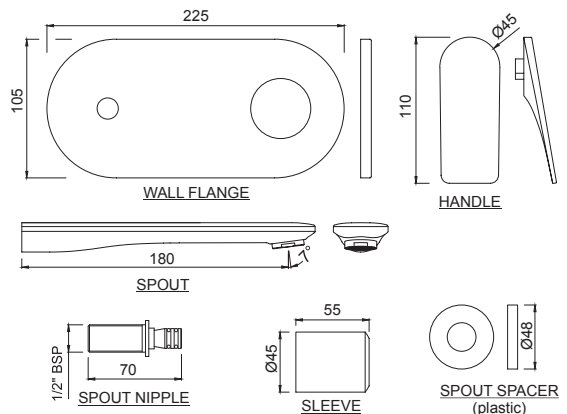

LAG-CHR-91233NKSSP
Exposed Parts of Single Lever Built-in In-wall Manual Valve with Basin Short Spout (Compatible with ALD-233N & ALD-235N)