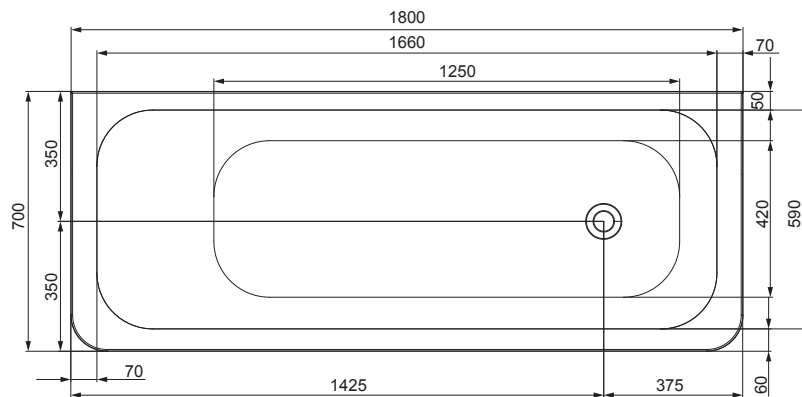

JBT-WHT-LAGUNA180FX
Laguna 180 x 70 x 45 built-in bathtub
with powder coated MS frame

JWA-WHT-FPLAG180X
Front panel suitable for
Laguna 1800 x 700 bathtub

JWA-WHT-SP55X
Side panel suitable for Laguna bathtub

JWA-CHR-132201
Drain pipe 80cm with overflow & filler

JWA-CHR-DRNPIPE80
Drain pipe 80cm with overflow