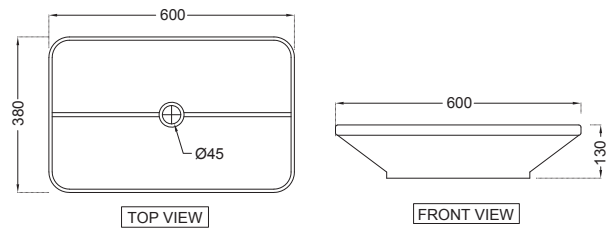

LAS-WHT-91805
Wall hung basin with fixing accessories,
Size:1000x500x185mm

LAS-WHT-91901
Table top basin,
Size:380x380x130mm, Shape : Square

LAS-WHT-91903
 Table top basin,
 Size:450x450x130mm, Shape : Square

LAS-WHT-91905
 Table top basin,
 Size:600x380x130mm, Shape : Rectangular

LAS-WHT-91701
 Under counter basin with fixing accessories,
 Size: 450x450x170 mm, Shape : Square

LAGUNA SANITARYWARE

LAS-WHT-91703