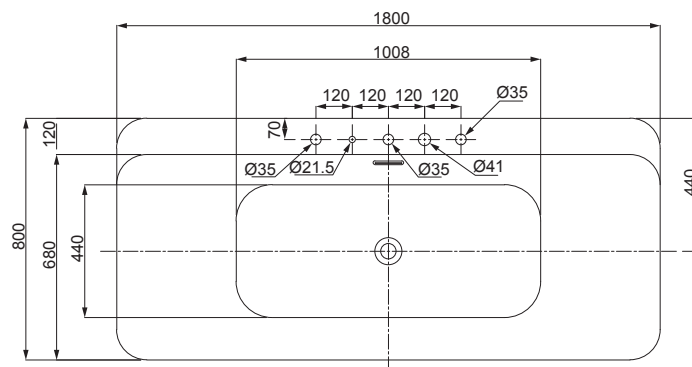

JBT-WHT-FSBTLG6005

Laguna free standing bathtub 1800x800x440/580mm with holes for 5 hole filler, built-in overflow, popup waste (filler LAG-CHR-91287 sold separately)