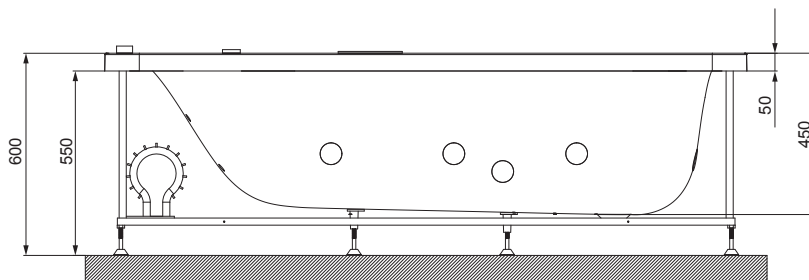

JWP-WHT-LAGUNA180WX

Laguna 180 x 70 x 45 water
system whirlpool

JWA-WHT-FPLAG180X

Front panel suitable for
Laguna 1800 x 700 bathtub

JWA-WHT-SP55X

Side panel suitable for Laguna bathtub