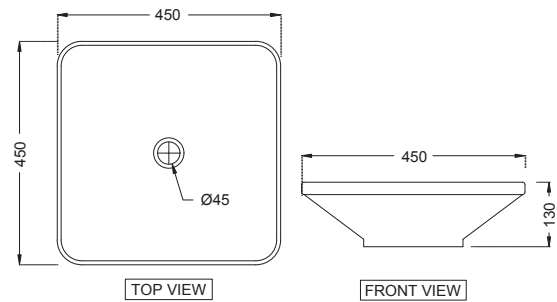

SHA-CHR-91483
Shower arm for operating overhead shower and holding shower enclosure

*Overhead shower is not included

LAGUNA SANITARYWARE

LAGUNA SANITARYWARE

LAS-WHT-91803
wall hung basin with fixing accessories,
Size:800x500x175mm

LAS-WHT-91805
Wall hung basin with fixing accessories,
Size:1000x500x185mm

LAS-WHT-91901
Table top basin,
Size:380x380x130mm, Shape : Square

LAS-WHT-91903
 Table top basin,
 Size:450x450x130mm, Shape : Square

LAS-WHT-91905
 Table top basin,
 Size:600x380x130mm, Shape : Rectangular

LAS-WHT-91701
 Under counter basin with fixing accessories,
 Size: 450x450x170 mm, Shape : Square

LAGUNA SANITARYWARE

LAS-WHT-91703