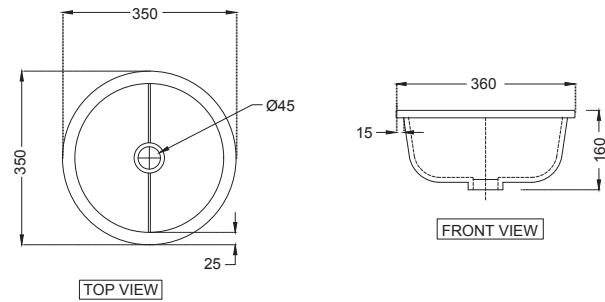

LAS-WHT-91805
Wall hung basin with fixing accessories,
Size:1000x500x185mm

LAS-WHT-91901
Table top basin,
Size:380x380x130mm, Shape : Square

LAS-WHT-91903
 Table top basin,
 Size:450x450x130mm, Shape : Square

LAS-WHT-91905
 Table top basin,
 Size:600x380x130mm, Shape : Rectangular

LAS-WHT-91701
 Under counter basin with fixing accessories,
 Size: 450x450x170 mm, Shape : Square

LAGUNA SANITARYWARE

LAS-WHT-91703

Under counter basin with fixing accessories,
Size: 600x450x170 mm, Shape : Rectangular

LAS-WHT-91705

Under counter basin with fixing accessories,
Size: 350x350x160 mm, Shape : Round

LAS-WHT-91707

Under counter basin with fixing accessories,
Size: 450x450x170mm, Shape : Round