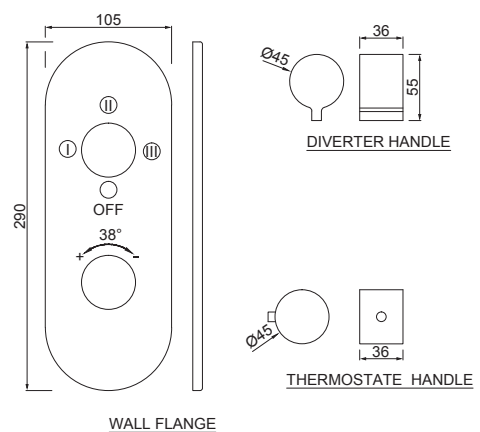

LAG-CHR-91683K
Aquamax Exposed Part Kit of Thermostatic
Shower Mixer with 3-way diverter
(Compatible with ALD-683 & ALD-683E)

LAGUNA FAUCET

JCP-CHR-912415
Control plate laguna

LAGUNA SHOWER ENCLOSURE

JSE-CHR-L110S900H22SX
Laguna bath screen - Glass in 10mm with profile at the bottom in Standard Dimension width 900mm and height 2200mm, compatible with shower tray.