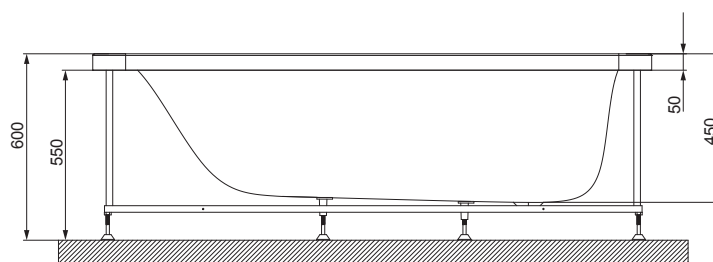

JBT-WHT-LAGUNA170FX
Laguna 170 X 70 X 45 built-in bathtub
with powder coated MS frame

JWA-WHT-FPLAG170X
Front panel suitable for
Laguna 1700 x 700 bathtub

JWA-WHT-SP55X
Side panel suitable for Laguna bathtub

JWA-CHR-132201
Drain pipe 80cm with overflow & filler

JWA-CHR-DRNPIPE80
Drain pipe 80cm with overflow