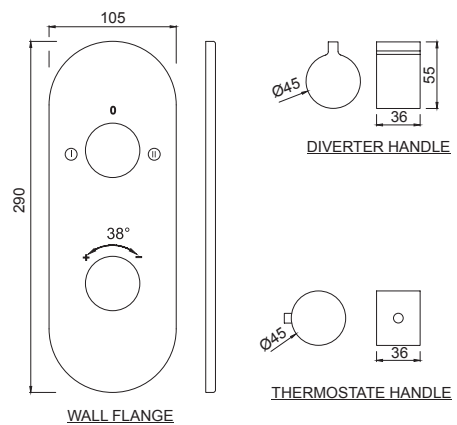

LAG-CHR-91681K
Aquamax Exposed Part Kit of Thermostatic
Shower Mixer with 2-way diverter
(Compatible with ALD-681 & ALD-681E)