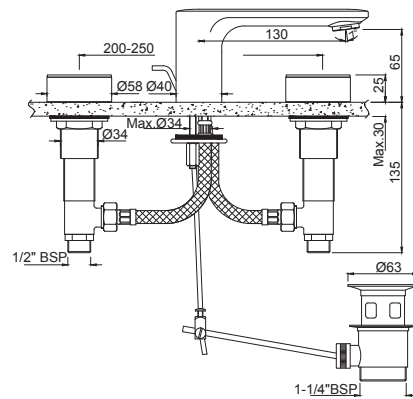

LAGUNA FAUCET

LAG-CHR-91189CSR
3-hole basin mixer with casted spout,
round handle and without popup waste system

LAG-CHR-91191CSR
3-hole basin mixer with casted spout, round
handle and popup waste system