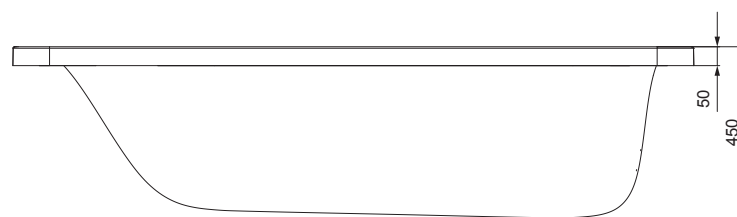

JBT-WHT-LAGUNA180X
Laguna 180 X 70 X 45 built-in bathtub

JWA-WHT-FPLAG180X
Front panel suitable for
Laguna 1800 x 700 bathtub

JWA-WHT-SP55X
Side panel suitable for Laguna bathtub

IWA-CHR-ACC00510X
base europa kit for bathtubs

JWA-CHR-132201
Drain pipe 80cm with overflow & filler

JWA-CHR-DRNPIPE80
Drain pipe 80cm with overflow