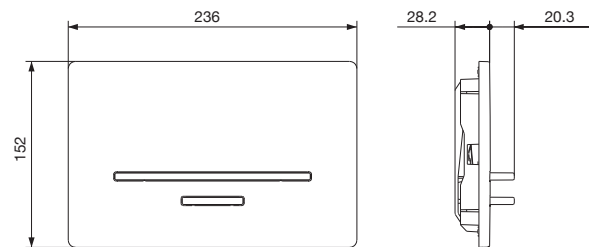

LAG-CHR-91683K
Aquamax Exposed Part Kit of Thermostatic
Shower Mixer with 3-way diverter
(Compatible with ALD-683 & ALD-683E)

LAGUNA FAUCET

JCP-CHR-912415
Control plate laguna

LAGUNA SHOWER ENCLOSURE

JSE-CHR-L110S900H22SX
Laguna bath screen - Glass in 10mm with profile at the bottom in Standard Dimension width 900mm and height 2200mm, compatible with shower tray.