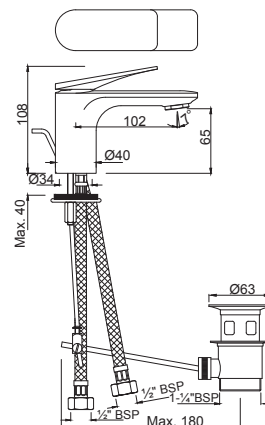

Note: The finishes depicted here are only indicative and may differ from that on the actual product.

The Laguna Collection

Specifications

LAGUNA FAUCET

LAGUNA FAUCET

LAG-CHR-91011B
Single Lever Basin Mixer without Popup
Waste, with 375mm Long Braided Hoses

LAG-CHR-91023B
Single Lever Extended Basin Mixer
(Height-128mm) without Popup Waste,
with 375mm Long Braided Hoses

LAG-CHR-91052B
Single Lever Extended Basin Mixer
(Height-128mm) with Popup Waste
& 375mm Long Braided Hoses