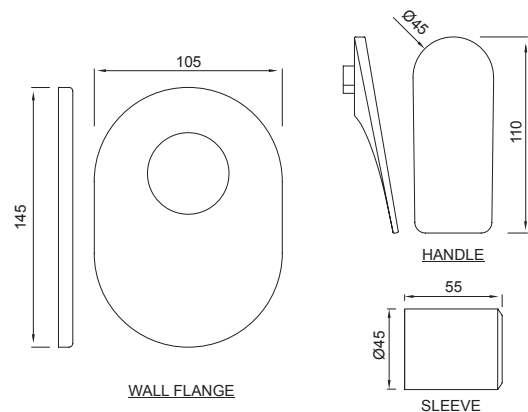

LAG-CHR-91227K
Exposed Part Kit of Single Lever In-wall
Manual Valve, 35 mm Cartridge (Compatible
with ALD-227 & ALD-229)