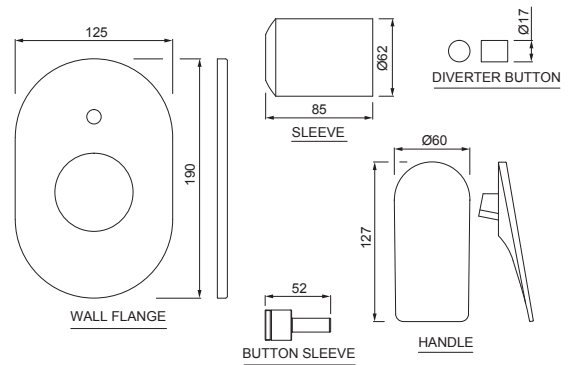

LAG-CHR-91079NK
Exposed Part Kit of Single Lever Hi
Flow In-wall Diverter (Compatible
with ALD-079N)