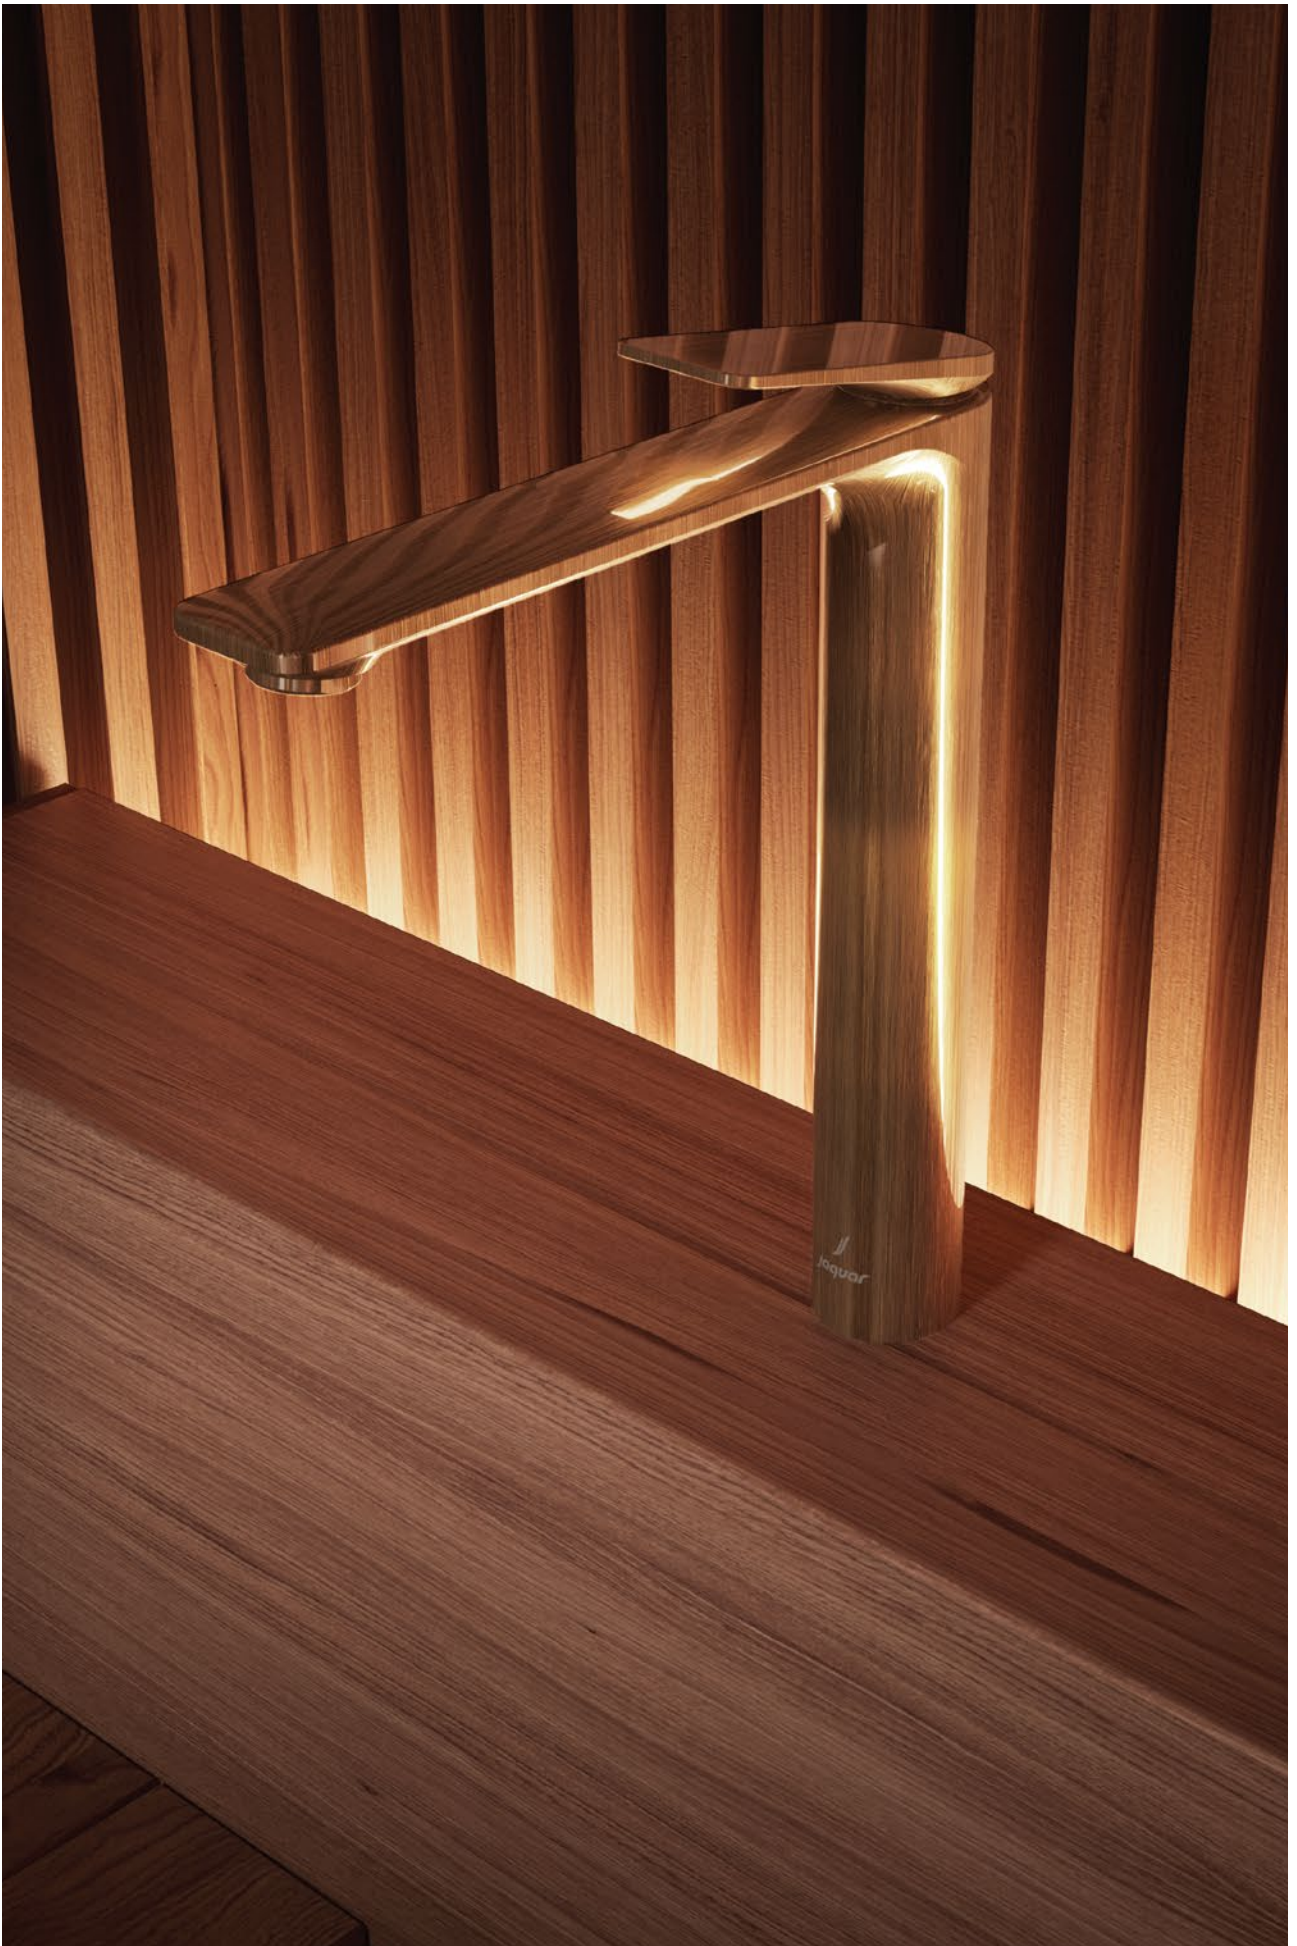

Seen here: Wall hung WC and bidet, with a single lever bidet mixer in Antique Copper finish. Drain in the same finish.

Spa & Public Areas

Seen here: Wall-mounted faucet with single lever mixer, Black Matt finish.
On the left: Single lever basin mixer faucet in Full Gold finish, size L.