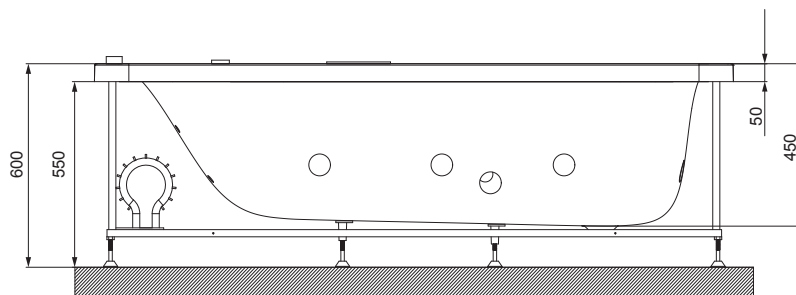

JWP-WHT-LAGUNA180CX
Laguna 180 X 70 X 45 whirlpool and
airpool combi system

JWA-WHT-FPLAG180X
Front panel suitable for
Laguna 1800 x 700 bathtub

JWA-WHT-SP55X
Side panel suitable for Laguna bathtub