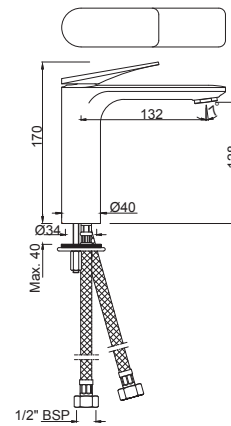

LAG-CHR-91023B
Single Lever Extended Basin Mixer
(Height-128mm) without Popup Waste,
with 375mm Long Braided Hoses

LAG-CHR-91052B
Single Lever Extended Basin Mixer
(Height-128mm) with Popup Waste
& 375mm Long Braided Hoses