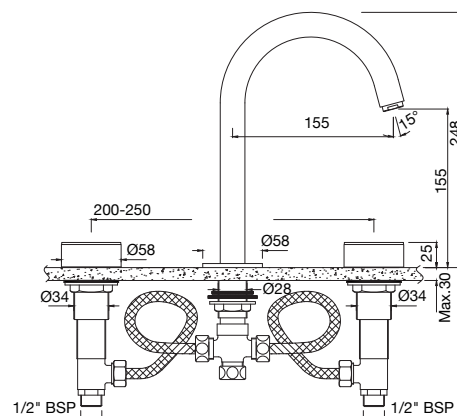

LAG-CHR-91191CSL
3-hole basin mixer with casted spout, lever handle and popup waste system

LAG-CHR-91189PSL
3-hole basin mixer with pipe spout, lever handle and without popup waste system

LAG-CHR-91189PSR
3-hole basin mixer with pipe spout, round handle and without popup waste system