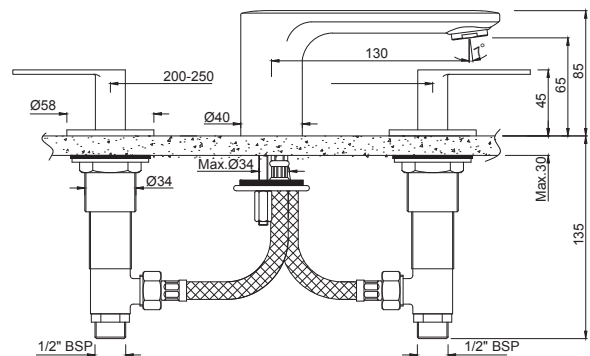

LAGUNA FAUCET

LAG-CHR-91189CSR
3-hole basin mixer with casted spout,
round handle and without popup waste system

LAG-CHR-91191CSR
3-hole basin mixer with casted spout, round
handle and popup waste system