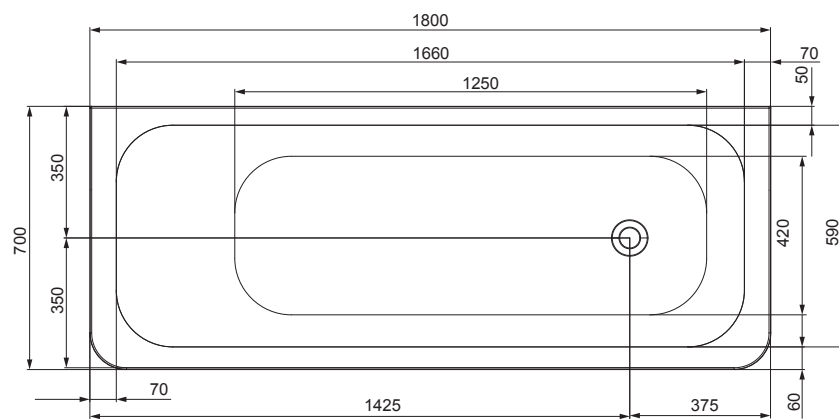

JBT-WHT-LAGUNA180X
Laguna 180 X 70 X 45 built-in bathtub

JWA-WHT-FPLAG180X
Front panel suitable for
Laguna 1800 x 700 bathtub

JWA-WHT-SP55X
Side panel suitable for Laguna bathtub

IWA-CHR-ACC00510X
base europa kit for bathtubs

JWA-CHR-132201
Drain pipe 80cm with overflow & filler

JWA-CHR-DRNPIPE80
Drain pipe 80cm with overflow