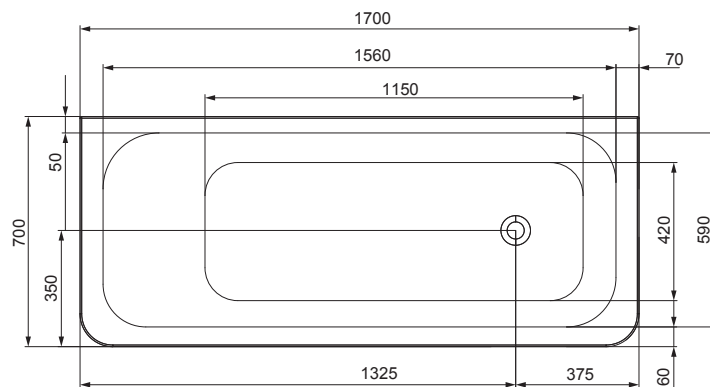

JBT-WHT-LAGUNA170FX
Laguna 170 X 70 X 45 built-in bathtub
with powder coated MS frame

JWA-WHT-FPLAG170X
Front panel suitable for
Laguna 1700 x 700 bathtub

JWA-WHT-SP55X
Side panel suitable for Laguna bathtub

JWA-CHR-132201
Drain pipe 80cm with overflow & filler

JWA-CHR-DRNPIPE80
Drain pipe 80cm with overflow