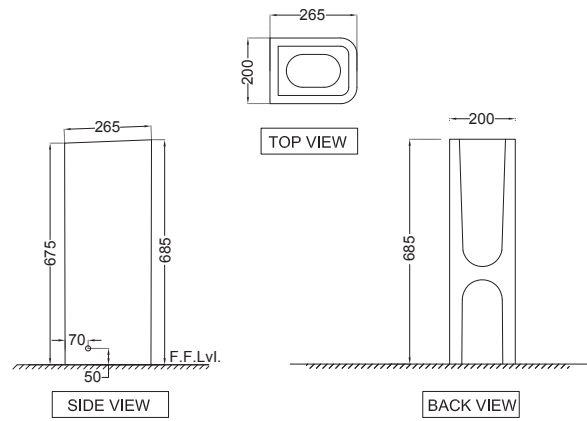

LAS-WHT-91301
Full pedestal for 91801