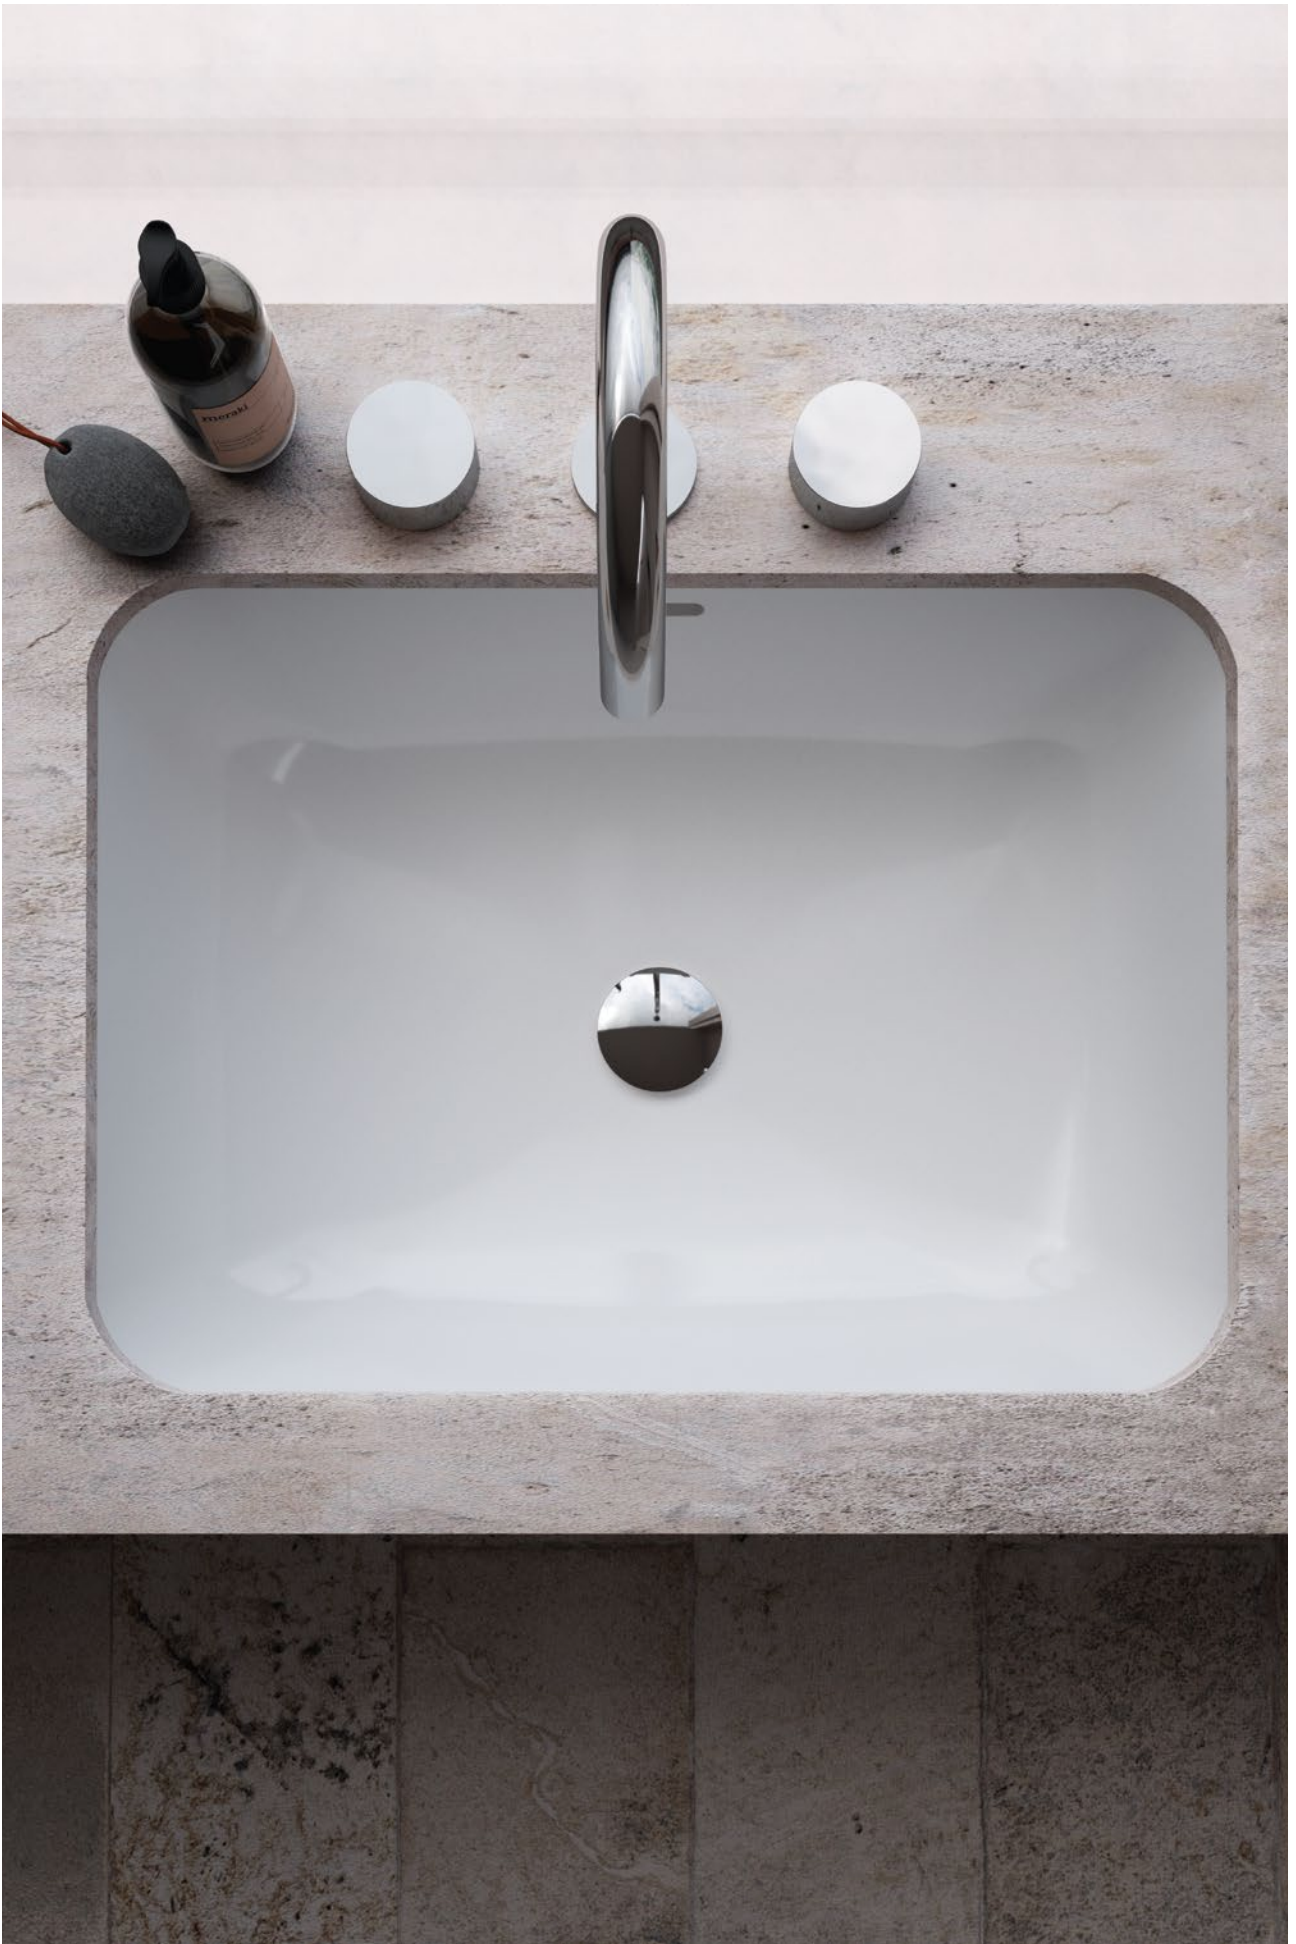

Seen here: 3-hole basin faucet with high neck, in Black Matt finish. Drain in the same finish. Undercounter ceramic washbasin.

On the right: In Chrome finish.

Seen here: Single lever basin mixer faucet in Black Chrome finish. Drain in the same finish.
On the next page: Wall hung WC and bidet with a single lever mixer in Black Chrome finish.
Drain in the same finish.

Seen here: Single-lever basin mixer faucet in Antique Bronze finish, size M.

Seen here: 3-hole basin faucet with levers, with high neck in Black Matt finish. Drain in the same finish.

On the left: Single lever basin mixer faucet, White Matt finish. Wall mounted ceramic washbasin with pedestal.

On this page: Freestanding acrylic bathtub and freestanding bathtub filler in White Matt finish.

Seen here: Freestanding acrylic bathtub and Freestanding bathtub filler in Antique Bronze finish.

On the next page: 3-hole basin mixer faucet with levers, and high neck, in Antique Bronze finish.