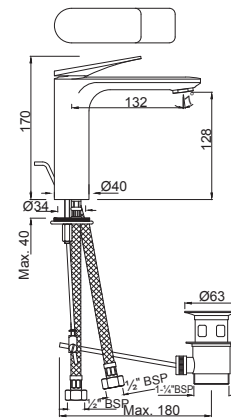

LAG-CHR-91011BCW
Single lever basin mixer without popup waste,
with 375mm long braided hoses & click clack
waste (ALD-729)

LAG-CHR-91051B
Single Lever Basin Mixer with Popup
Waste & 375mm Long Braided Hoses

LAG-CHR-91023B
Single Lever Extended Basin Mixer
(Height-128mm) without Popup Waste,
with 375mm Long Braided Hoses

LAG-CHR-91052B
Single Lever Extended Basin Mixer
(Height-128mm) with Popup Waste
& 375mm Long Braided Hoses