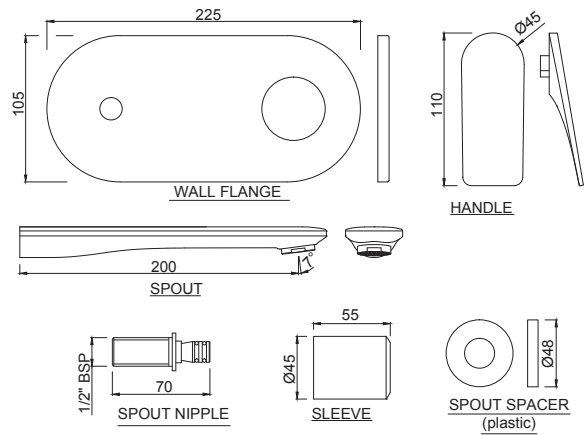

LAG-CHR-91233NK
Exposed Parts of Single Lever Built-in In-wall Manual Valve with Basin Spout (Compatible with ALD-233N & ALD-235N)