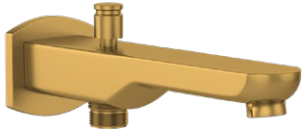

BATHTUB SPOUTS

SPJ-GMP-35429PM

SPJ-GBP-35429PM

Kubix Prime Bath Spout with Wall Flange

KUBIX PRIME

BATHTUB SPOUTS

SPJ-GMP-35463PM

SPJ-GBP-35463PM