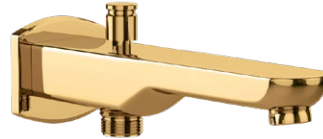

BATHTUB SPOUTS

SPJ-GMP-35429PM

SPJ-GBP-35429PM

Kubix Prime Bath Spout with Wall Flange

KUBIX PRIME

BATHTUB SPOUTS

SPJ-GMP-35463PM

SPJ-GBP-35463PM