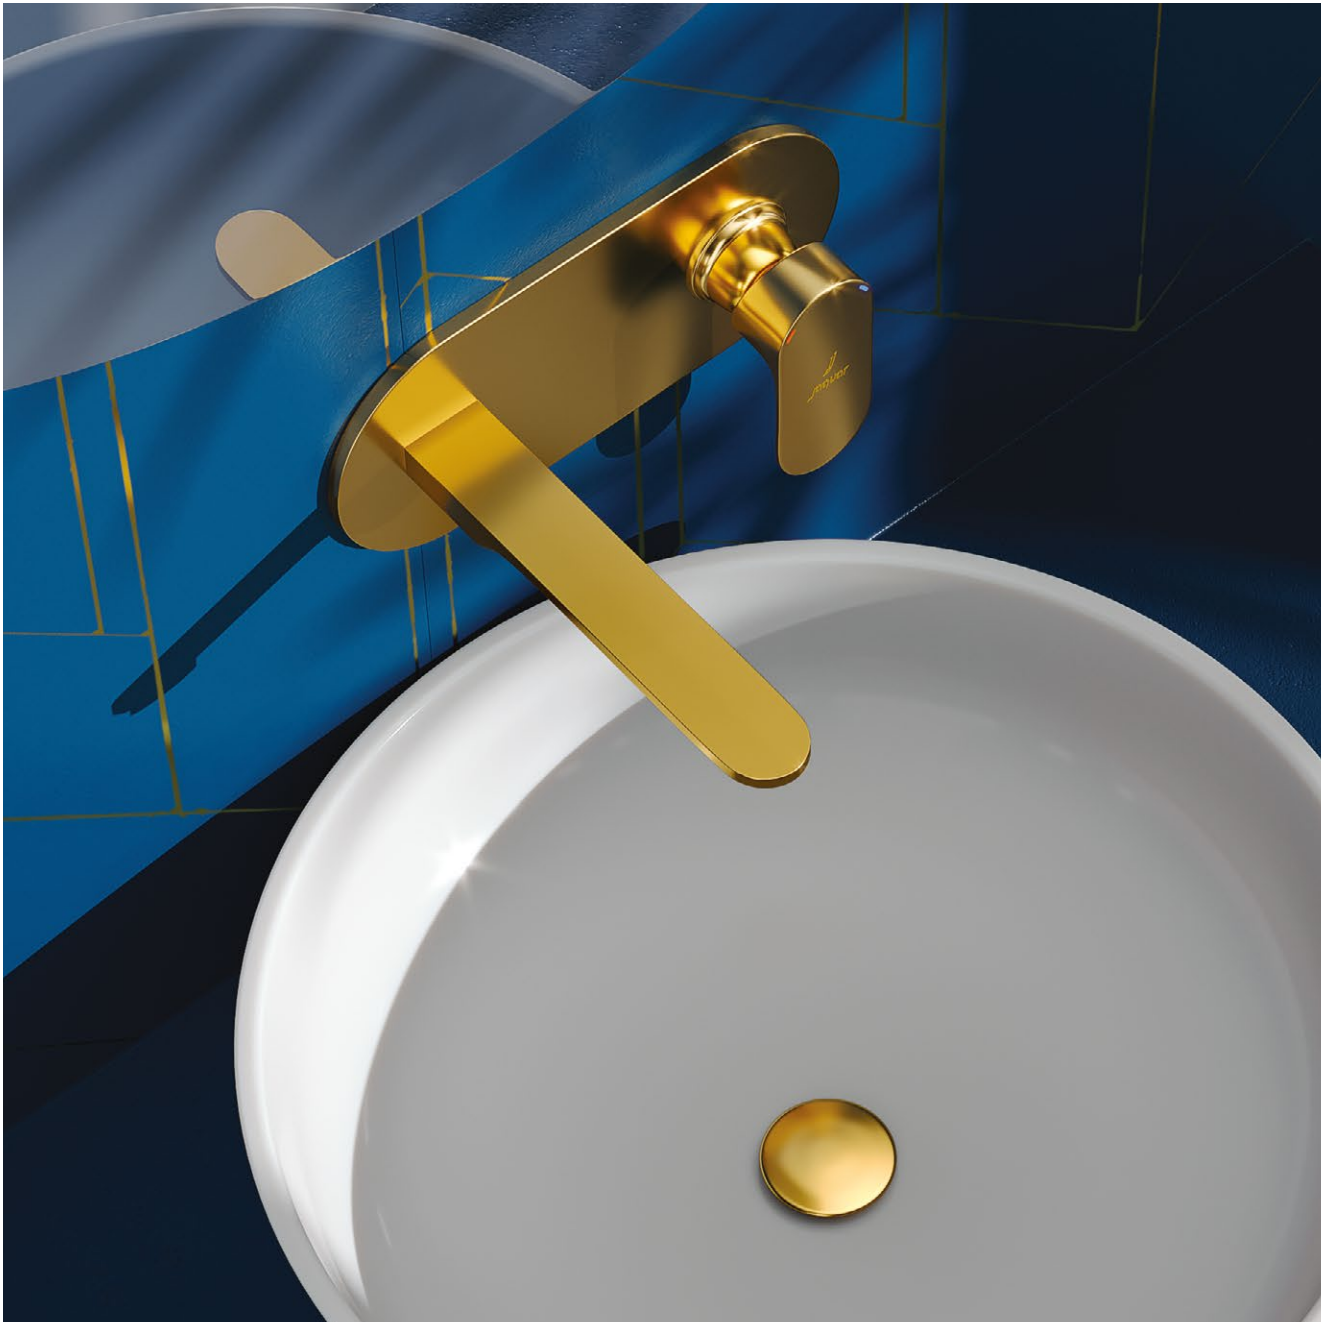

Colours that give our Kubix Prime, Opal Prime ranges even more power to lift the aesthetic appeal of any bathroom.

OPAL PRIME

The modern, minimalistic design of Opal Prime can inspire multiple possibilities, especially in a glamorous gold avatar! Seen here in a combination of night-sky blue walls with linear gold highlights, it helps achieve the perfect balance between function and form in bathroom design.

The modern, minimalistic design of Opal Prime can inspire multiple possibilities, especially in a glamorous gold avatar! Seen here in a combination of night-sky blue walls with linear gold highlights, it helps achieve the perfect balance between function and form in bathroom design.