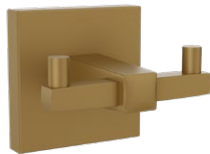

AKP-GMP-35761P