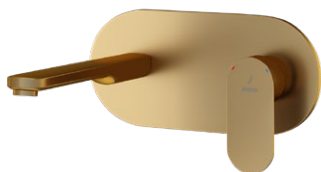

OPP-GMP-15233NKPM