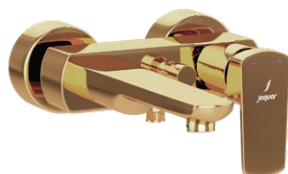

KUP-GMP-35233NKPM

KUP-GBP-35233NKPM

Exposed Parts of Single Lever
Built-in In-wall Manual Valve with
Basin Spout (Compatible with
ALD-233N & ALD-235N)

KUBIX PRIME

KUP-GMP-35065PM

KUP-GBP-35065PM

SINGLE LEVER

Single Lever In-wall Diverter

KUP-GMP-35079NKPM

KUP-GBP-35079NKPM

Exposed Part Kit of Single
Lever Hi Flow In-wall Diverter
(Compatible with ALD-079N)

KUP-GMP-35119PM

KUP-GBP-35119PM

Single Lever Bath & Shower
Mixer, Wall Mounted