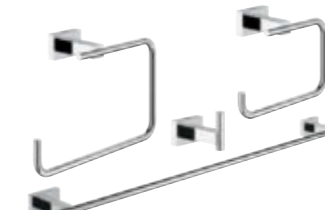

40 778 001
Master bathroom accessories set,
consists of 40 511 001 + 40 509 001
+ 40 507 001 + 40 510 001