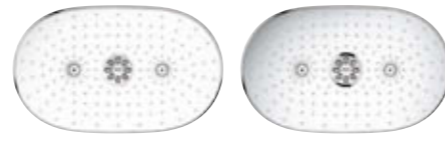

### VISIT US ONLINE

[BATHROOM >](#)

SMARTCONTROL

**CHOOSE YOUR COLOUR**

○ L50  
MoonWhite

● 000  
Chrome

● ○

**26 254 000 + 26 264 001**  
Rainshower 360 Duo  
head shower set  
including shower arm  
Head shower sprays: GROHE  
PureRain / GROHE Rain O<sup>2</sup> spray\*  
+ TrioMassage  
450 mm shower arm  
+ separate rough-in