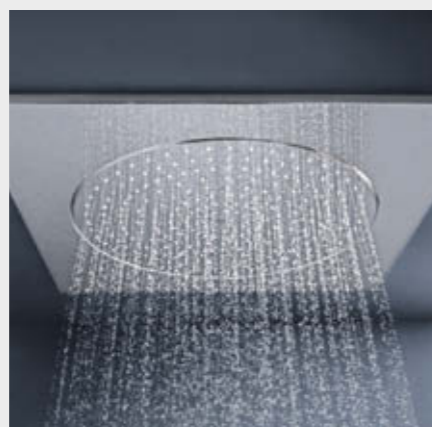

GROHE SHOWERS

German innovations have always been a driving force behind the success of GROHE showers. Rainshower, Power&Soul, Euphoria and Tempesta are made in GROHE's shower factory in Lahr, in Germany's Black Forest. GROHE has been producing its innovative showers and shower engines in Lahr since the late seventies. Each GROHE shower therefore benefits from the wealth of the company's accumulated shower knowledge.

From injection moulding, welding and galvanising of plastic components to assembly, quality inspection and packing – proven expertise and diligent work at every stage of the process are key to the high quality of GROHE showers. This is what the GROHE factory in Lahr is all about – for the benefit of consumers around the world.

01 SHOWER SYSTEMS

To maximise showering comfort and enjoyment choose one of our feature-packed shower systems. With a wide choice of designs, GROHE has the perfect system for your personal showering habits as well as for all styles of bathrooms.

PAGE 184

02 HEAD SHOWERS

GROHE head showers come in all shapes and sizes to match your design and budget requirements. All designs feature GROHE DreamSpray technology for a luxurious full spray and unbeatable showering enjoyment.

PAGE 202

03 HAND SHOWERS

GROHE hand showers are the perfect balance of outstanding quality, cutting-edge technology and award-winning design. Not only do they deliver the perfect showering experience, their unique and inspiring designs are guaranteed to enhance your bathroom.

PAGE 210

04 STICK SHOWERS

GROHE stick hand showers and shower sets are perfect for installing next to the bathtub, in a minimalist, tailor-made shower, or just as a shower set to enjoy a refreshing GROHE shower in today's stylish bathrooms.

PAGE 230

05 SHOWER ACCESSORIES

Find the perfect finishing touch for your bathroom scheme with GROHE's range of accessories in particular for our showers assortment. Replace, upgrade or add to your shower design while maintaining that seamless GROHE look and quality.

PAGE 234