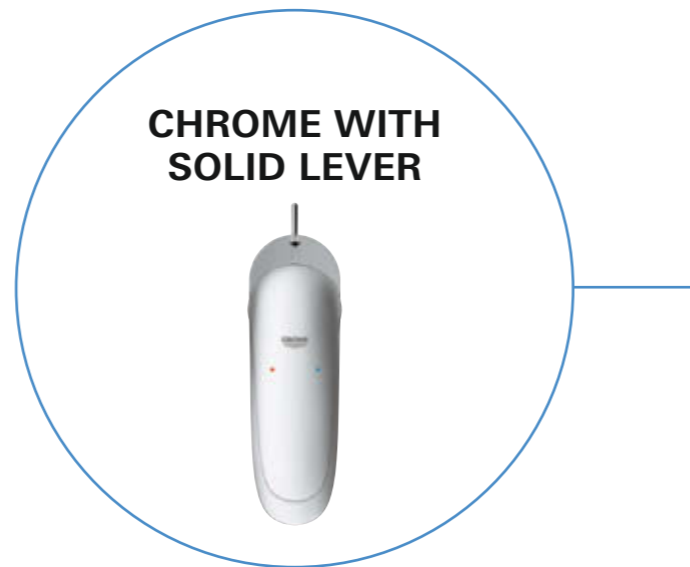

23 709 003
S-Size
Basin mixer
with pop-up waste set
with GROHE SilkMove ES

**CHROME WITH
SOLID LEVER**