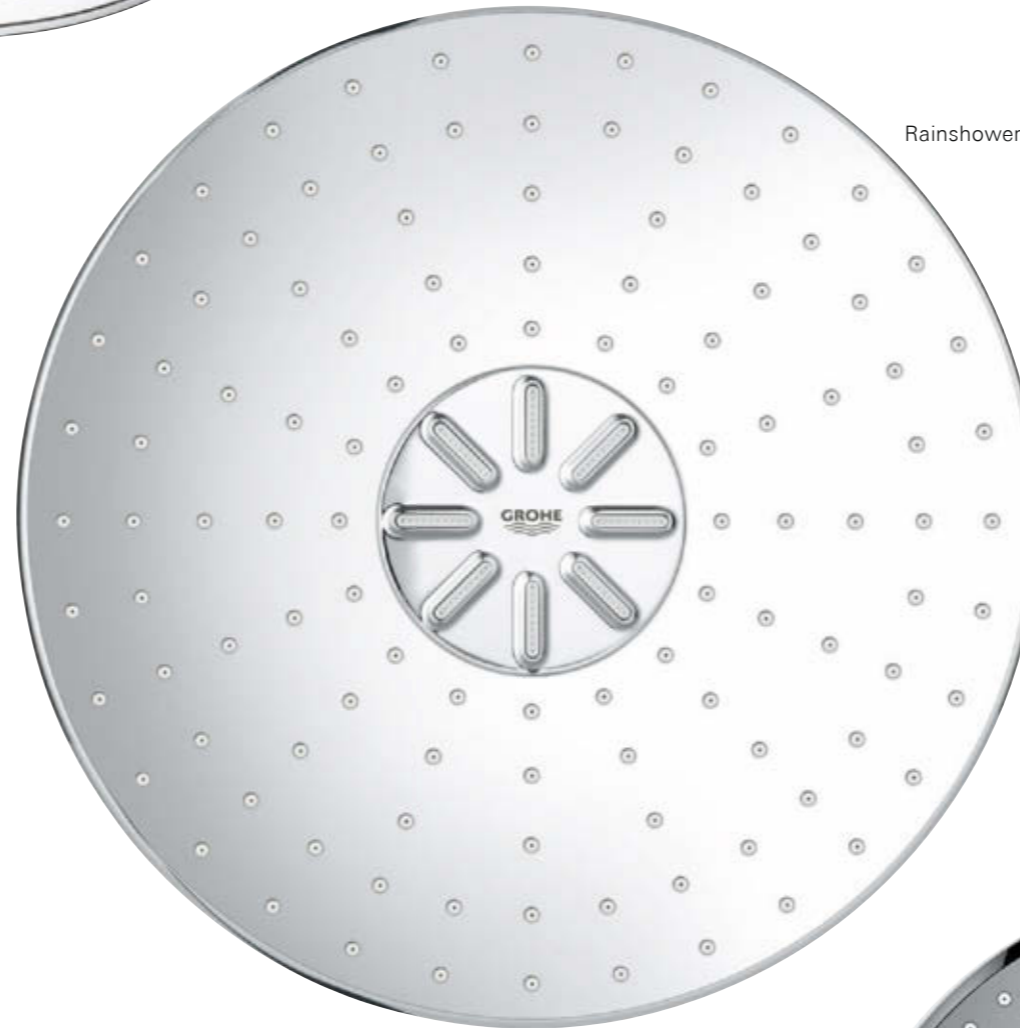

Rainshower 310 SmartActive