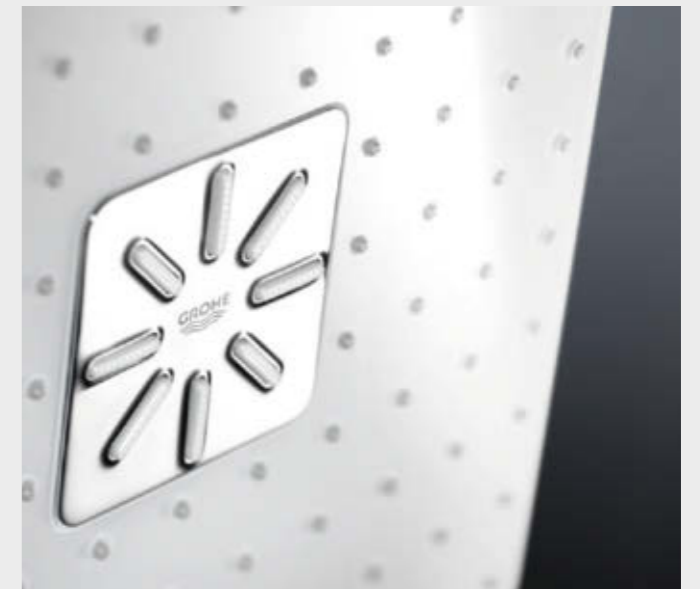

178

SHOWERS
All shapes, styles and sizes – dedicated to your perfect shower experience.