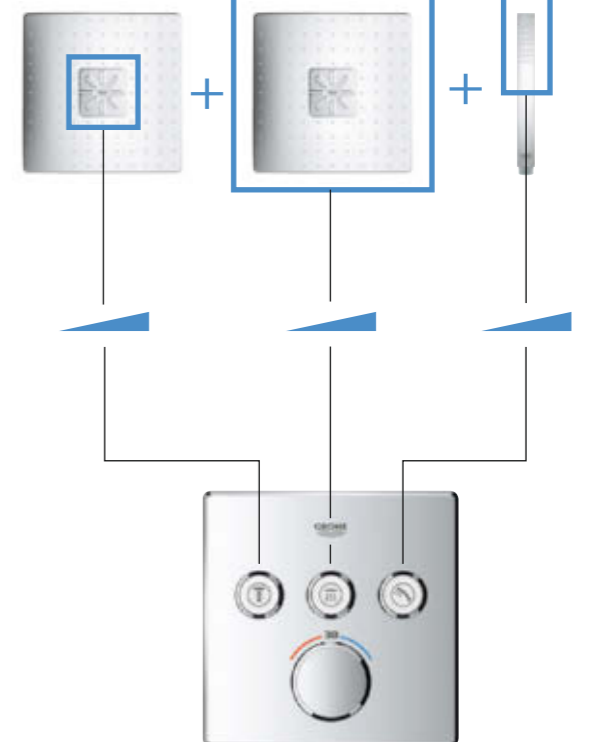

POWERFUL RELAXING FLEXIBLE

SINGLE-LEVER MIXER  
3-WAY DIVERTER

POWERFUL RELAXING FLEXIBLE

GROHTHERM  
SMARTCONTROL

**METAL PLATE, ERGONOMIC GRIP**

In keeping with its sleek design, the GROHE SmartControl Concealed uses premium materials. Its ergonomic buttons have a knurled grip for ease of use.