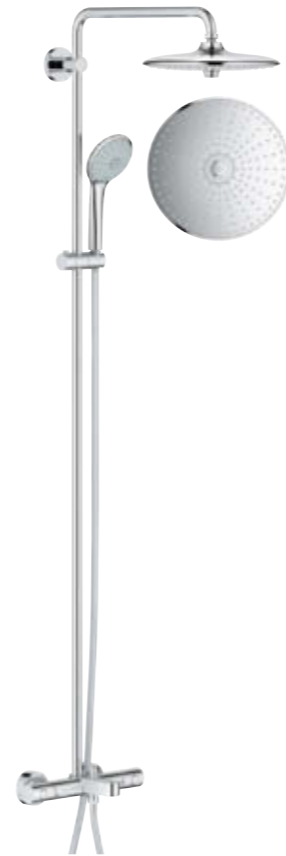

27 475 001
Euphoria 260
shower system with thermostatic
bath / shower mixer
hand shower Euphoria 110 Massage
450 mm shower arm
with 9.5 l/min GROHE EcoJoy