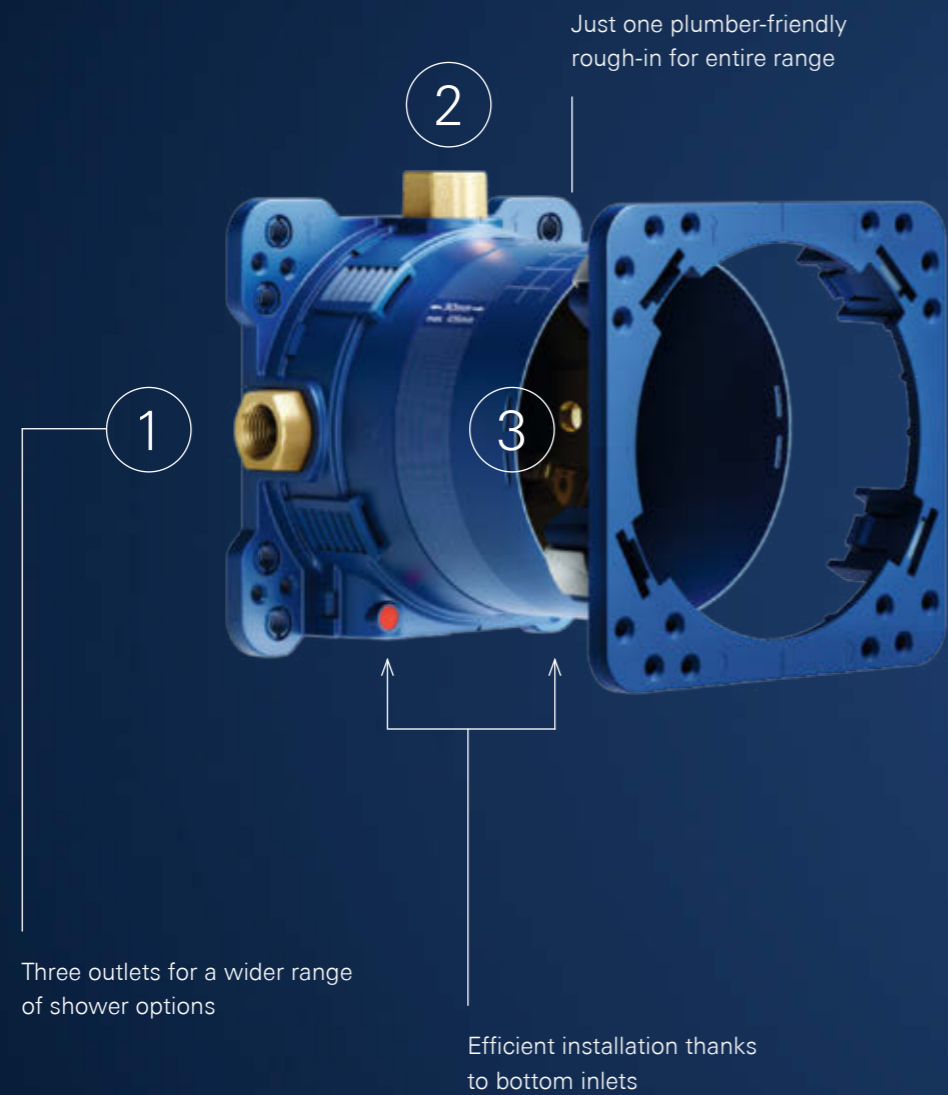

THE UNIVERSAL SOLUTION FOR THE NEEDS OF TOMORROW