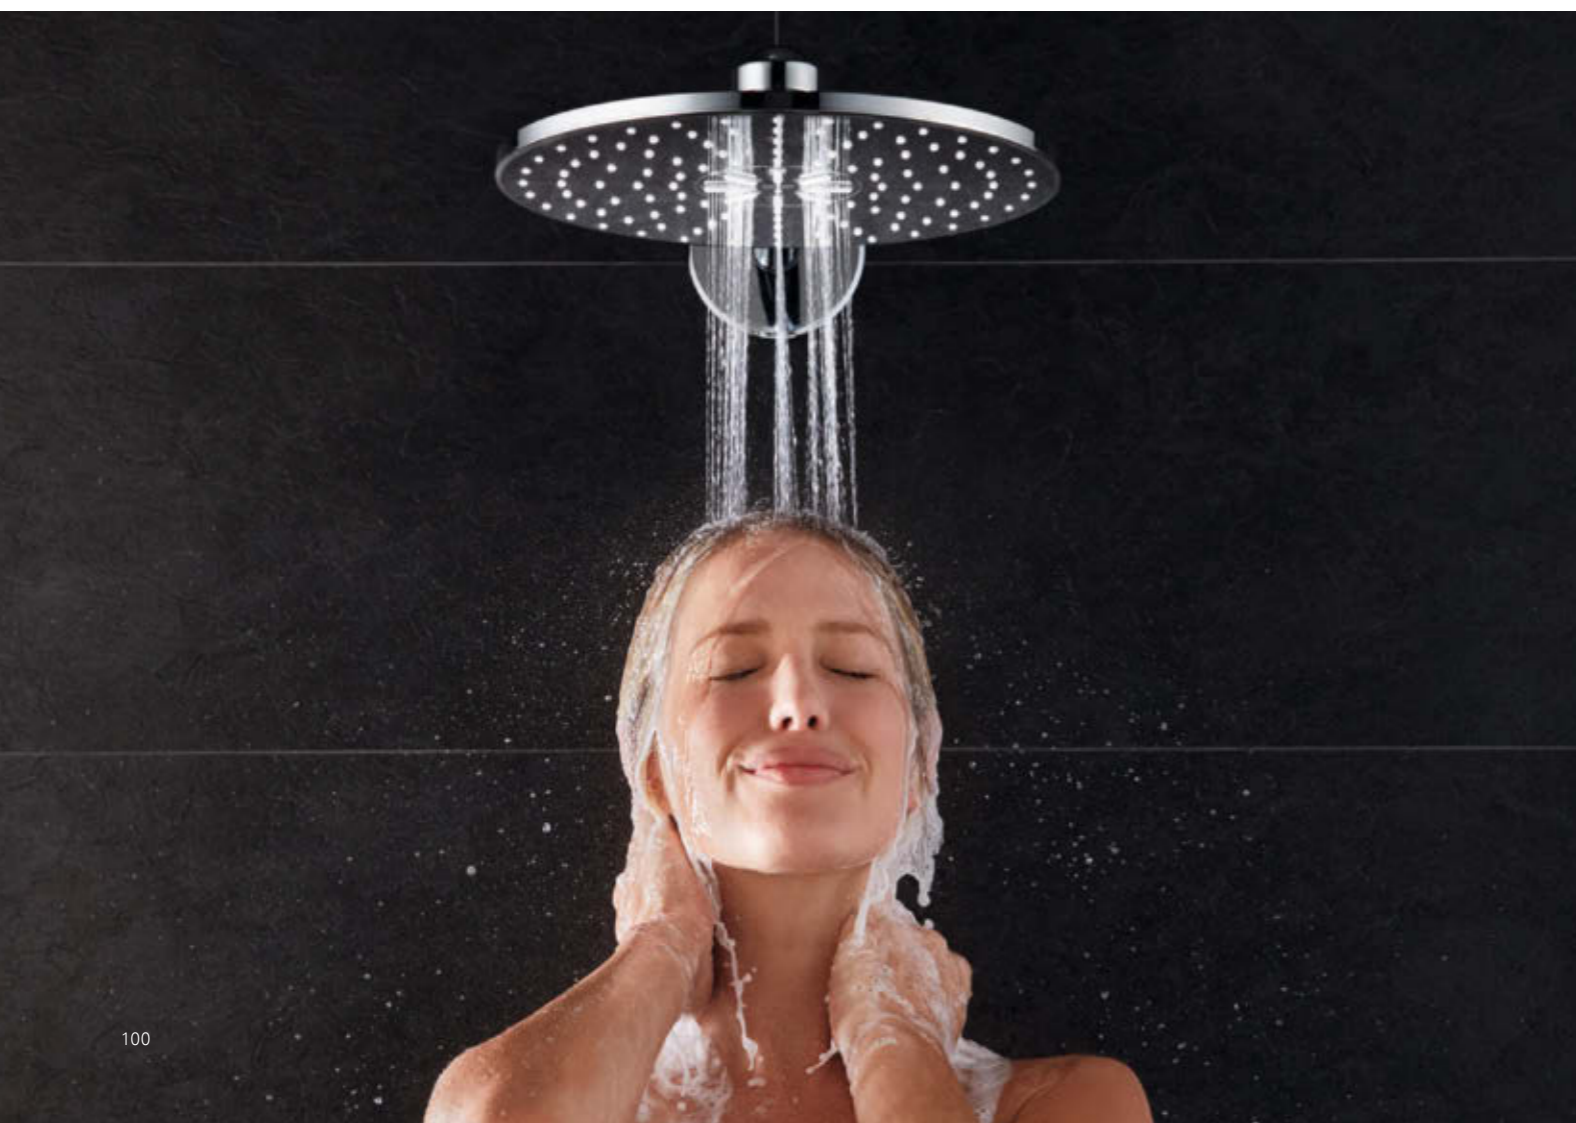

SHOWER PLEASURE TO THE POWER OF THREE

CONTROL UP TO THREE SHOWERS WITH JUST ONE TRIM

Today's trend is for a multiple shower experience that offers more than simple bath/shower combinations. The downside is that for this to work, you need two rough-ins and two trims to control a hand shower and a two-spray head shower: up until now.

With just one rough-in and one trim, it is possible to enjoy two head shower functions. The pleasure of using two head shower sprays is enhanced by the Rainshower 360 and the new Rainshower 310 head showers. Designed to be the perfect match, they deliver an unmissable shower sensation.

POWERFUL RELAXING FLEXIBLE

POWERFUL RELAXING FLEXIBLE

GROHTHERM
SMARTCONTROL