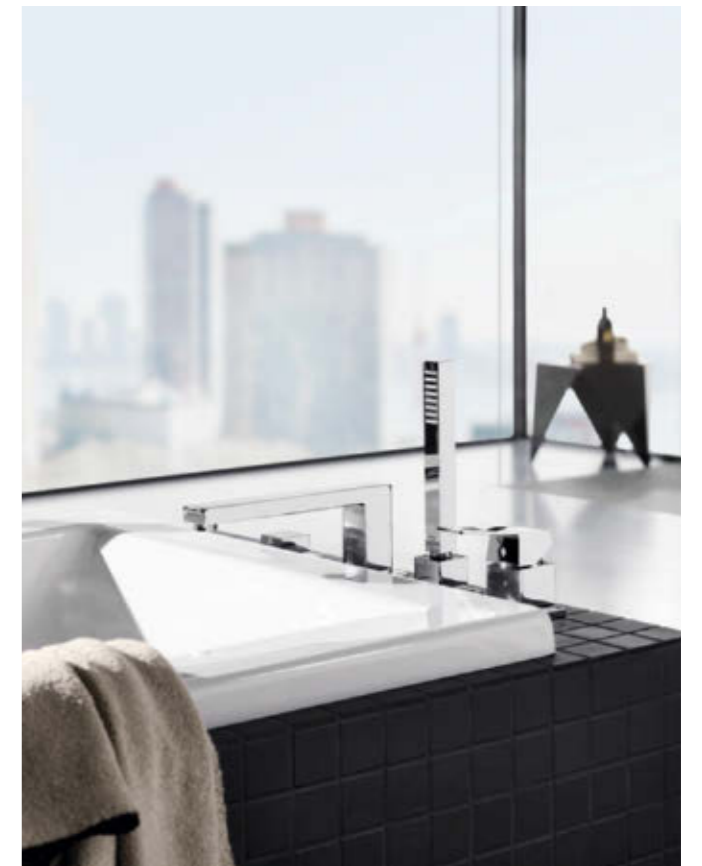

39 477 00H
Countertop basin, 60 cm