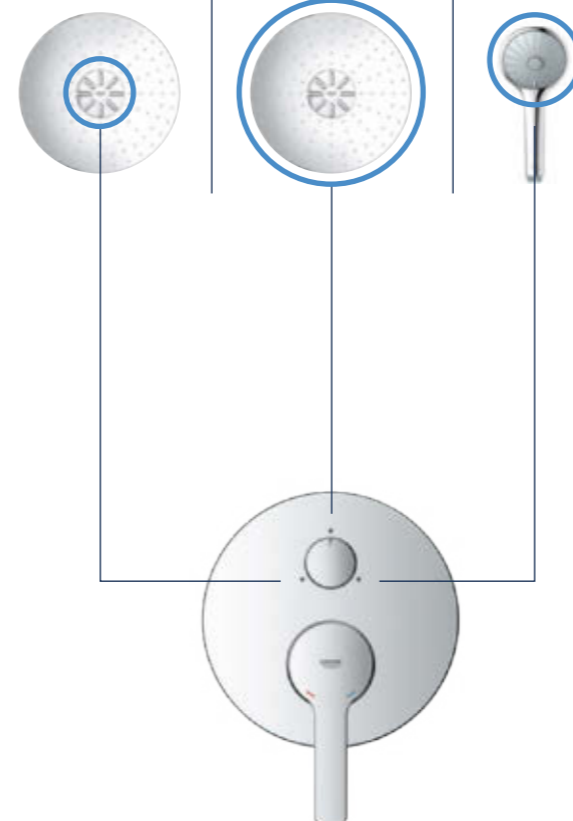

POWERFUL RELAXING FLEXIBLE

SINGLE-LEVER MIXER
3-WAY DIVERTER

POWERFUL RELAXING FLEXIBLE