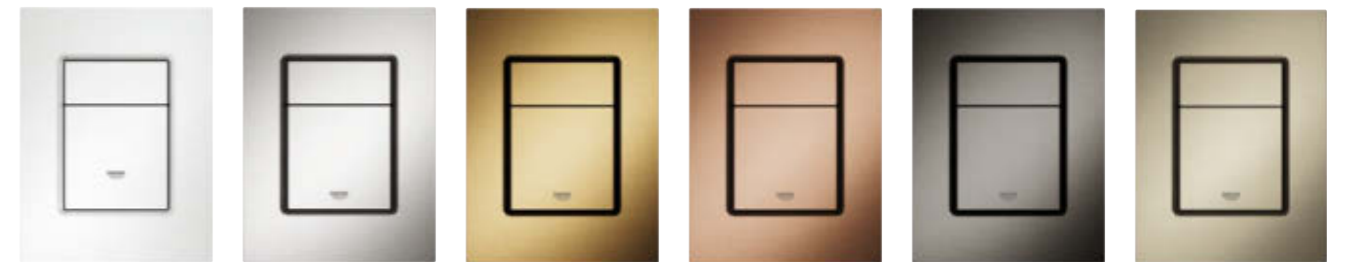

37 535 SH0 Alpine White
37 535 DC0 SuperSteel
37 535 GN0 Brushed Cool Sunrise
37 535 DL0 Brushed Warm Sunset
37 535 AL0 Brushed Hard Graphite
37 535 EN0 Brushed Nickel