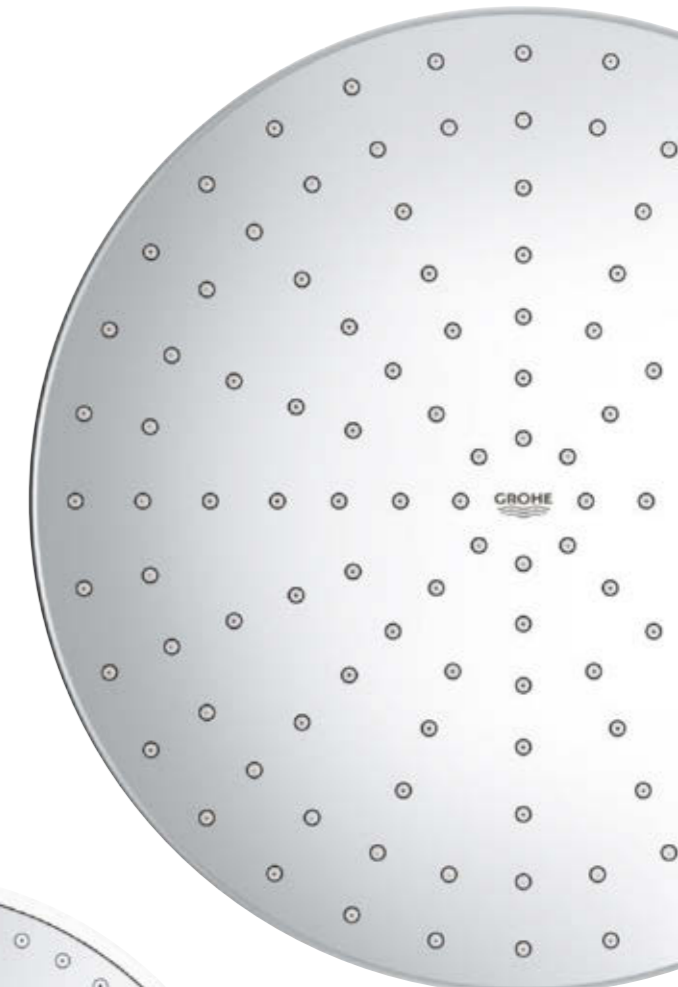

Rainshower 310 Mono