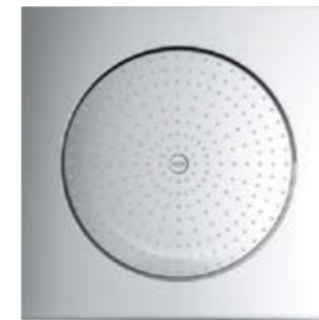

## HEAD SHOWERS HIGHLIGHTS

FIND MORE PRODUCTS ONLINE.

**27 253 000**  
Head shower F-Series 5"  
127 mm x 127 mm  
1 spray pattern: Rain

**27 251 000**  
Side shower F-Series 5"  
127 mm x 127 mm  
1 spray pattern: Rain