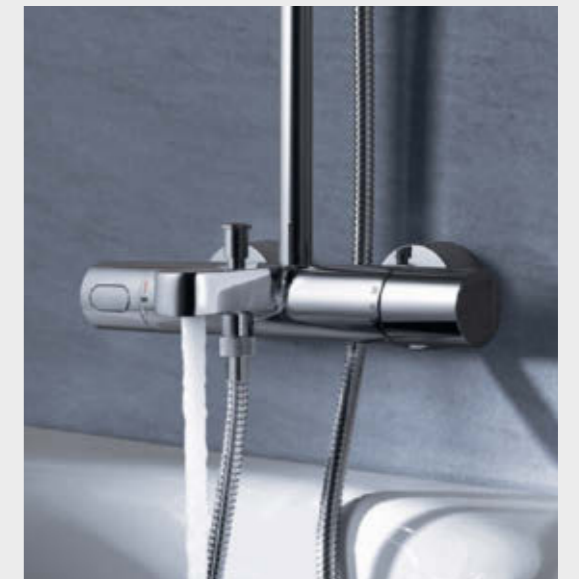

THERMOSTATIC BATH / SHOWER SYSTEMS

Safer and more comfortable bathing and showering, powered by GROHE TurboStat.