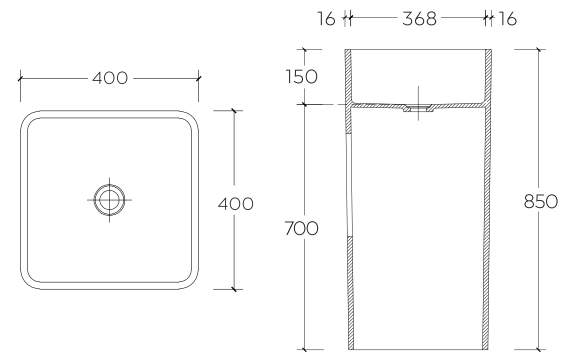

WHITE MARBLE

BLACK MARBLE

TRAVERTINE

BA31106

Size : 580X380X110 mm.

BA31107

Size : 480X380X110 mm.

BA31108

WHITE MARBLE

BLACK MARBLE

TRAVERTINE

BA31111

Size : 900X460X100 mm.

BA31112

Size : 900X460X100 mm.

SIMPLICITY is the key in **TRUSOL** design. We minus the details that can over exaggerate. We were concerned about the use of the bathtub and the basin. The proportion and the slope of the wash basin to make them well maintained. The shape and form of the bathtub that suits the ergonomics of each individual. The smooth surface and endurance. All these details make us different and represent us as a character of '**LESS IS MORE**'.

เพื่อการสร้างสรรค์อย่างไร้ขีดจำกัด TRUSOL สามารถทำเทคนิคพิเศษต่างๆ เพื่อเพิ่มเอกลักษณ์ให้กับชิ้นงานได้

BA44085

Size Dia. 400X850 mm.

BA50003

Size Dia. 450X820 mm.

BA50002

Size : 400X400X850 mm.

YOUR
PERFECT
BATHROOM
EXPERIENCE