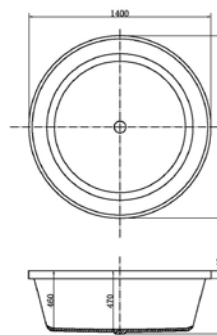

D-8085

Size : 1700X800X600 mm.

D-8021

Size : 1500X750X600 mm.
1700X750X600 mm.

D-8017

Size : 1500X750X600 mm.
1700X800X600 mm.

D-8021Q

Size : 1500X750X490 mm.
1700X750X490 mm.

D-8017Q

Size : 1500X750X490 mm.
1700X800X490 mm.

D-8013

Size : 1500X800X600 mm.
 1600X800X600 mm.
 1700X800X600 mm.

D-8016

Size : 1500X750X600 mm.
 1700X800X600 mm.

D-8013Q

Size : 1500X800X500 mm.
 1600X800X500 mm.
 1700X800X500 mm.

D-8063
 Size : 1800X800X660 mm.

D-8075
 Size : 1700X800X680 mm.

D-8318

Size : 1700X800X600 mm.

THE MUSTANG BLU

Bangkok

D-8078

Size : 1700X795X720 mm.

D-8028

Size : 1400X1400X600 mm.

D-8317

Size : 1500X780X600 mm.
1700X800X600 mm.

D-8028Q

Size : 1400X1400X490 mm.

**SALA
KHAO YAI**

Nakhon Ratchasima,
Thailand