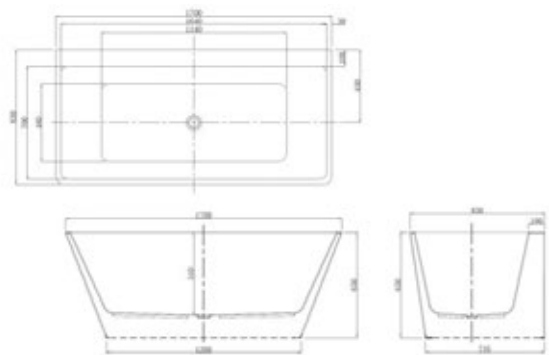

Size : 1500X750X690 mm.
1600X750X690 mm.
1700X750X690 mm.

D-7020

Size : 1500X750X800 mm.
1600X750X800 mm.
1700X750X800 mm.

D-7021

Size : 1550X750X660 mm.

1700X790X660 mm.

D-7022

Size : 1640X800X845 mm.

D-7023

Size Dia. 1200X580 mm.
1300X580 mm.
1400X580 mm.

D-7024

Size Dia. 1350X620 mm.
1500X560 mm.

D-7025

Size : 1600X800X580 mm.

1700X800X580 mm.

D-7026

Size : 1700X800X570 mm.

D-7027

Size : 1700X800X580 mm.
1800X800X580 mm.

D-7028

Size : 1700X800X580 mm.

D-7029

Size : 1700X800X600 mm.

D-7030

Size : 1700X880X580 mm.

D-7031

Size : 1700X830X650 mm.

Quality acrylic back to wall
freestanding bathtub,
straight bathtub and rectangle bathtub.

D-7032

Size : 1600X800X580 mm.

1700X800X580 mm.

D-7033