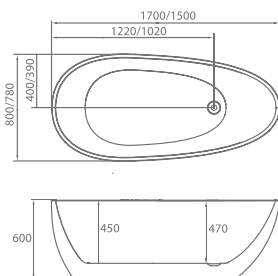

D-8085

Size : 1700X800X600 mm.

D-8021

Size : 1500X750X600 mm.
1700X750X600 mm.

D-8017

Size : 1500X750X600 mm.
1700X800X600 mm.

D-8021Q

Size : 1500X750X490 mm.
1700X750X490 mm.

D-8017Q

Size : 1500X750X490 mm.
1700X800X490 mm.

D-8013

Size : 1500X800X600 mm.
 1600X800X600 mm.
 1700X800X600 mm.

D-8016

Size : 1500X750X600 mm.
 1700X800X600 mm.

D-8013Q

Size : 1500X800X500 mm.
 1600X800X500 mm.
 1700X800X500 mm.

D-8063
 Size : 1800X800X660 mm.

D-8075
 Size : 1700X800X680 mm.

D-8318

Size : 1700X800X600 mm.

THE MUSTANG BLU

Bangkok

D-8078

Size : 1700X795X720 mm.

D-8028

Size : 1400X1400X600 mm.

D-8317

Size : 1500X780X600 mm.
1700X800X600 mm.

D-8028Q

Size : 1400X1400X490 mm.

**SALA
KHAO YAI**

Nakhon Ratchasima,
Thailand