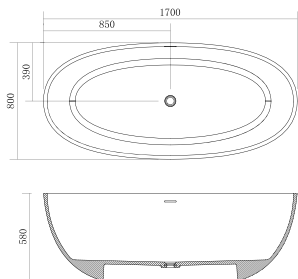

1600X800X580 mm.

1700X800X580 mm.

D-7005

Size : 1500X800X580 mm.
1700X800X580 mm.

D-7006

Size : 1700X850X580 mm.

D-7007

- Size : 1200X700X580 mm.
- 1300X700X580 mm.
- 1400X800X610 mm.
- 1500X800X580 mm.
- 1600X800X580 mm.
- 1700X820X580 mm.

Size : 1500X780X690 mm.
1600X790X690 mm.
1700X780X690 mm.
1800X780X690 mm.

D-7018

Size : 1670X790X660 mm.

D-7017

Size : 1500X750X650 mm.
1600X750X650 mm.
1700X750X650 mm.

D-7018

Size : 1670X790X660 mm.

D-7019

D-8085

Size : 1700X800X600 mm.

D-8021

Size : 1500X750X600 mm.
1700X750X600 mm.

D-8017

Size : 1500X750X600 mm.
1700X800X600 mm.

D-8021Q

Size : 1500X750X490 mm.
1700X750X490 mm.

GRASS GREEN 11

GREY GRANITE 101

CC6139

Size : 1600X750X550 mm.

1700X800X580 mm.

1800X930X560 mm.

CC60062

Size : 1600X800X520 mm.
1700X800X550 mm.
1800X800X540 mm.