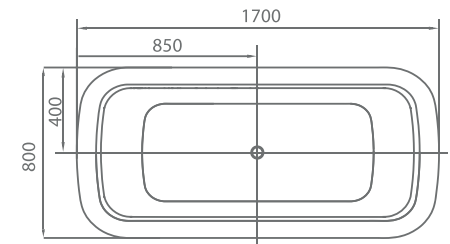

1600X800X580 mm.

1700X800X580 mm.

D-7005

Size : 1500X800X580 mm.
1700X800X580 mm.

D-7006

Size : 1700X850X580 mm.

D-7007

- Size : 1200X700X580 mm.
- 1300X700X580 mm.
- 1400X800X610 mm.
- 1500X800X580 mm.
- 1600X800X580 mm.
- 1700X820X580 mm.

D-8017Q

Size : 1500X750X490 mm.
1700X800X490 mm.

D-8013

Size : 1500X800X600 mm.
 1600X800X600 mm.
 1700X800X600 mm.

D-8016

Size : 1500X750X600 mm.
 1700X800X600 mm.

D-8013Q

Size : 1500X800X500 mm.
 1600X800X500 mm.
 1700X800X500 mm.

D-8063
 Size : 1800X800X660 mm.

D-8075
 Size : 1700X800X680 mm.

D-8318

Size : 1700X800X600 mm.

THE MUSTANG BLU

Bangkok

D-8078

Size : 1700X795X720 mm.

D-8028

Size : 1400X1400X600 mm.

D-8317

Size : 1500X780X600 mm.
1700X800X600 mm.

D-8028Q

Size : 1400X1400X490 mm.

**SALA
KHAO YAI**

Nakhon Ratchasima,
Thailand