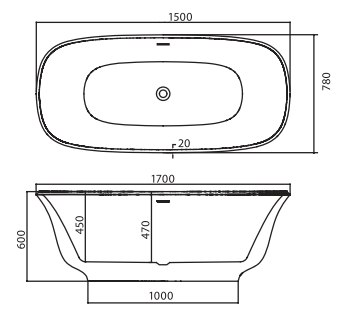

D-8085

Size : 1700X800X600 mm.

D-8021

Size : 1500X750X600 mm.
1700X750X600 mm.

D-8017

Size : 1500X750X600 mm.
1700X800X600 mm.

D-8021Q

Size : 1500X750X490 mm.
1700X750X490 mm.

D-8017Q

Size : 1500X750X490 mm.
1700X800X490 mm.

D-8013

Size : 1500X800X600 mm.
 1600X800X600 mm.
 1700X800X600 mm.

D-8016

Size : 1500X750X600 mm.
 1700X800X600 mm.

D-8013Q

Size : 1500X800X500 mm.
 1600X800X500 mm.
 1700X800X500 mm.

D-8016Q

Size : 1500X750X500 mm.
 1700X800X500 mm.

HOLME

Ekkamai 22,
Bangkok

D-8013A

Acrylic Bathtub

D-8308
 Size : 1500X790X600 mm.
 1700X790X600 mm.

D-8302
 Size : 1500X780X600 mm.
 1700X790X600 mm.

D-8063
 Size : 1800X800X660 mm.

D-8075
 Size : 1700X800X680 mm.

D-8318

Size : 1700X800X600 mm.

THE MUSTANG BLU

Bangkok

D-8078

Size : 1700X795X720 mm.