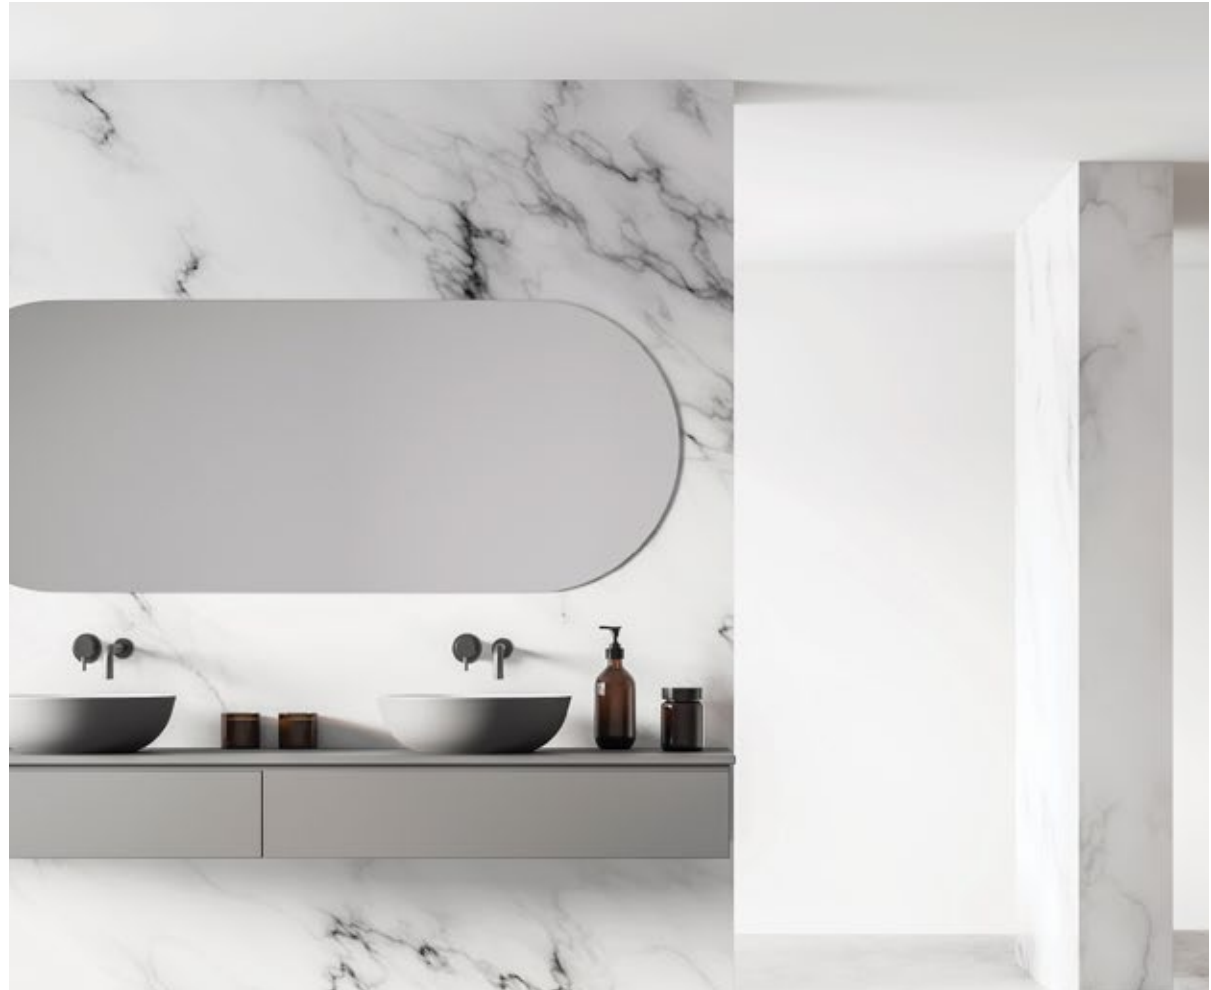

NATURAL STONE

NATURAL basin series, multiple forms of lavatory provides you with a variety of size, even in the limited space of the bathroom is used in the guest, practical effect also get sufficient play. Used to provide practical and flexible guest bathroom solutions.

wash basin

freestanding basin