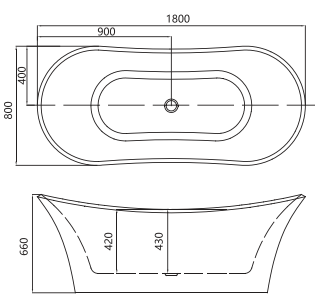

D-8085

Size : 1700X800X600 mm.

D-8021

Size : 1500X750X600 mm.
1700X750X600 mm.

D-8017

Size : 1500X750X600 mm.
1700X800X600 mm.

D-8021Q

Size : 1500X750X490 mm.
1700X750X490 mm.

D-8017Q

Size : 1500X750X490 mm.
1700X800X490 mm.

D-8013

Size : 1500X800X600 mm.
 1600X800X600 mm.
 1700X800X600 mm.

D-8016

Size : 1500X750X600 mm.
 1700X800X600 mm.

D-8013Q

Size : 1500X800X500 mm.
 1600X800X500 mm.
 1700X800X500 mm.

D-8016Q

Size : 1500X750X500 mm.
 1700X800X500 mm.

HOLME

Ekkamai 22,
Bangkok

D-8013A

Acrylic Bathtub

D-8308
 Size : 1500X790X600 mm.
 1700X790X600 mm.

D-8302
 Size : 1500X780X600 mm.
 1700X790X600 mm.

D-8063
 Size : 1800X800X660 mm.

D-8075
 Size : 1700X800X680 mm.

D-8318

Size : 1700X800X600 mm.

THE MUSTANG BLU

Bangkok

D-8078

Size : 1700X795X720 mm.