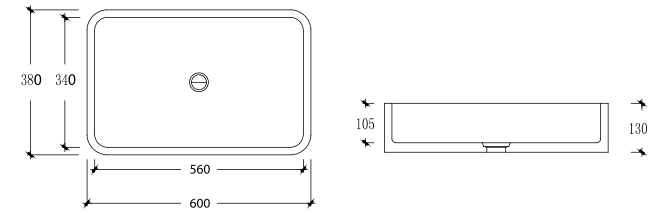

WASH BASIN

CC36038

Size : 580X380X130 mm.

TERRACOTTA 07