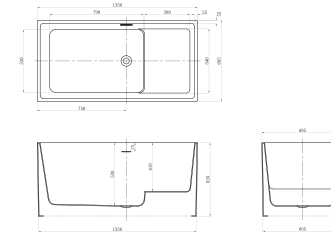

Size : 1500X750X690 mm.
1600X750X690 mm.
1700X750X690 mm.

D-7020

Size : 1500X750X800 mm.
1600X750X800 mm.
1700X750X800 mm.

D-7021

Size : 1550X750X660 mm.

1700X790X660 mm.

D-7022

Size : 1640X800X845 mm.

Size : 1700X800X570 mm.

D-7027

Size : 1700X800X580 mm.
1800X800X580 mm.

D-7028

Size : 1700X800X580 mm.

D-7029

Size : 1700X800X600 mm.

D-7030

Size : 1700X880X580 mm.

D-7031

Size : 1700X830X650 mm.

Quality acrylic back to wall
freestanding bathtub,
straight bathtub and rectangle bathtub.

D-7032

Size : 1600X800X580 mm.

1700X800X580 mm.

D-7033

Size : 1000X700X630 mm.

1100X700X630 mm.

1200X700X630 mm.

1300X700X630 mm.

D-7034

WITH SEAT

Size : 1100X750X620 mm.
1350X680X620 mm.

WITHOUT SEAT