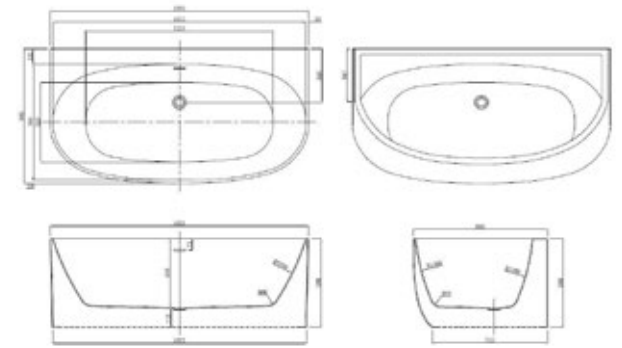

Size : 1500X750X690 mm.
1600X750X690 mm.
1700X750X690 mm.

D-7020

Size : 1500X750X800 mm.
1600X750X800 mm.
1700X750X800 mm.

D-7021

Size : 1550X750X660 mm.

1700X790X660 mm.

D-7022

Size : 1640X800X845 mm.

D-7023

Size Dia. 1200X580 mm.
1300X580 mm.
1400X580 mm.

D-7024

Size Dia. 1350X620 mm.
1500X560 mm.

D-7025

Size : 1600X800X580 mm.

1700X800X580 mm.

D-7026

Size : 1700X800X570 mm.

D-7027

Size : 1700X800X580 mm.
1800X800X580 mm.

D-7028

Size : 1700X800X580 mm.

D-7029

Size : 1700X800X600 mm.

D-7030

Size : 1700X880X580 mm.

D-7031

Size : 1700X830X650 mm.

Quality acrylic back to wall
freestanding bathtub,
straight bathtub and rectangle bathtub.

D-7032

Size : 1600X800X580 mm.

1700X800X580 mm.

D-7033