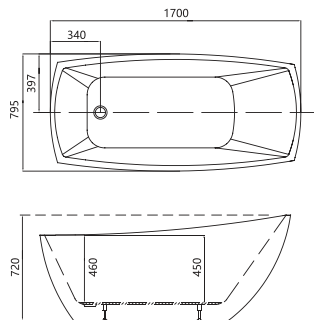

D-8085

Size : 1700X800X600 mm.

D-8021

Size : 1500X750X600 mm.
1700X750X600 mm.

D-8017

Size : 1500X750X600 mm.
1700X800X600 mm.

D-8021Q

Size : 1500X750X490 mm.
1700X750X490 mm.

D-8017Q

Size : 1500X750X490 mm.
1700X800X490 mm.

D-8013

Size : 1500X800X600 mm.
 1600X800X600 mm.
 1700X800X600 mm.

D-8016

Size : 1500X750X600 mm.
 1700X800X600 mm.

D-8013Q

Size : 1500X800X500 mm.
 1600X800X500 mm.
 1700X800X500 mm.

D-8063
 Size : 1800X800X660 mm.

D-8075
 Size : 1700X800X680 mm.

D-8318

Size : 1700X800X600 mm.

THE MUSTANG BLU

Bangkok

D-8078

Size : 1700X795X720 mm.

D-8028

Size : 1400X1400X600 mm.

D-8317

Size : 1500X780X600 mm.
1700X800X600 mm.

D-8028Q

Size : 1400X1400X490 mm.

**SALA
KHAO YAI**

Nakhon Ratchasima,
Thailand