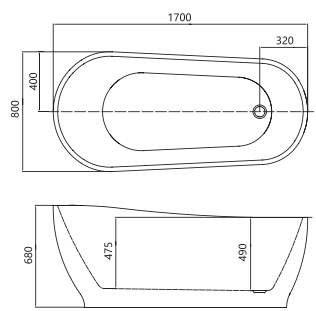

D-8085

Size : 1700X800X600 mm.

D-8021

Size : 1500X750X600 mm.
1700X750X600 mm.

D-8017

Size : 1500X750X600 mm.
1700X800X600 mm.

D-8021Q

Size : 1500X750X490 mm.
1700X750X490 mm.

D-8017Q

Size : 1500X750X490 mm.
1700X800X490 mm.

D-8013

Size : 1500X800X600 mm.
 1600X800X600 mm.
 1700X800X600 mm.

D-8016

Size : 1500X750X600 mm.
 1700X800X600 mm.

D-8013Q

Size : 1500X800X500 mm.
 1600X800X500 mm.
 1700X800X500 mm.

D-8016Q

Size : 1500X750X500 mm.
 1700X800X500 mm.

HOLME

Ekkamai 22,
Bangkok

D-8013A

Acrylic Bathtub

D-8308
 Size : 1500X790X600 mm.
 1700X790X600 mm.

D-8302
 Size : 1500X780X600 mm.
 1700X790X600 mm.

D-8063
 Size : 1800X800X660 mm.

D-8075
 Size : 1700X800X680 mm.

D-8318

Size : 1700X800X600 mm.

THE MUSTANG BLU

Bangkok

D-8078

Size : 1700X795X720 mm.