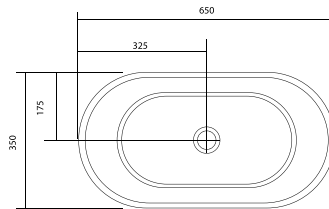

CC31132

Size : 650X350X160 mm.