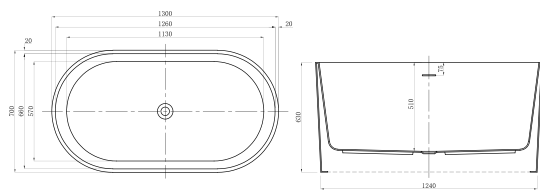

Size : 1500X750X690 mm.
1600X750X690 mm.
1700X750X690 mm.

D-7020

Size : 1500X750X800 mm.
1600X750X800 mm.
1700X750X800 mm.

D-7021

Size : 1550X750X660 mm.

1700X790X660 mm.

D-7022

Size : 1640X800X845 mm.

Size : 1700X800X570 mm.

D-7027

Size : 1700X800X580 mm.
1800X800X580 mm.

D-7028

Size : 1700X800X580 mm.

D-7029

Size : 1700X800X600 mm.

D-7030

Size : 1700X880X580 mm.

D-7031

Size : 1700X830X650 mm.

Quality acrylic back to wall
freestanding bathtub,
straight bathtub and rectangle bathtub.

D-7032

Size : 1600X800X580 mm.

1700X800X580 mm.

D-7033

Size : 1000X700X630 mm.

1100X700X630 mm.

1200X700X630 mm.

1300X700X630 mm.

D-7034

WITH SEAT

Size : 1100X750X620 mm.
1350X680X620 mm.

WITHOUT SEAT