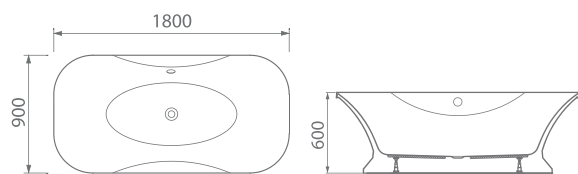

1600X800X580 mm.

1700X800X580 mm.

D-7005

Size : 1500X800X580 mm.
1700X800X580 mm.

D-7006

Size : 1700X850X580 mm.

D-7007

- Size : 1200X700X580 mm.
- 1300X700X580 mm.
- 1400X800X610 mm.
- 1500X800X580 mm.
- 1600X800X580 mm.
- 1700X820X580 mm.

Size : 1000X700X630 mm.

1100X700X630 mm.

1200X700X630 mm.

1300X700X630 mm.

D-7034

WITH SEAT

Size : 1100X750X620 mm.
1350X680X620 mm.

WITHOUT SEAT

D-7035

Size : 1550X755X600 mm.

1700X790X600 mm.

D-7036

Size : 1700X760X800 mm.

D-7037

Size : 1800X900X600 mm.

D-7038

Size : 1700X800X580 mm.

**SALA
BANG PA-IN**

Phra Nakhon
Si Ayutthaya,
Thailand

D-8015

Acrylic Bathtub

This boutique hotel is renowned for international travelers. The unique Thai accent design together with the minimalist interior makes the hotel by the river blend with the nature of the site. **The acrylic bathtub by TRUSOL helps accentuate the room for relaxing while taking the river view** from the bathroom and fulfilling vacation day at this new Ayutthaya boutique. Designed by Department Of Architecture.