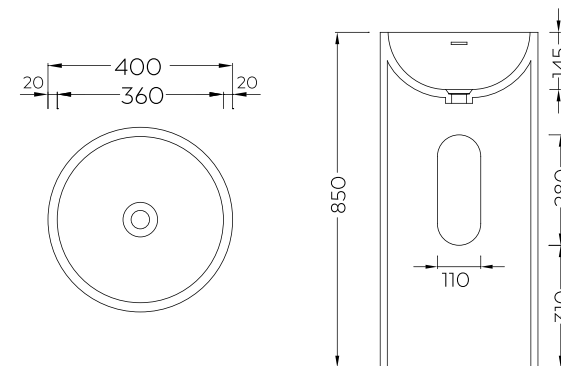

D-8015Q

Size : 1500X800X500 mm.
 1600X800X500 mm.
 1700X800X500 mm.

D-8313

Size : 1500X800X600 mm.
1700X800X600 mm.

D-8095

Size : 1600X800X580 mm.

D-8009

Size : 1830X870X580 mm.

D-8085

Size : 1700X800X600 mm.

D-8021

Size : 1500X750X600 mm.
1700X750X600 mm.

D-8017

Size : 1500X750X600 mm.
1700X800X600 mm.

D-8021Q

Size : 1500X750X490 mm.
1700X750X490 mm.

WHITE MARBLE

BLACK MARBLE

TRAVERTINE

BA31111

Size : 900X460X100 mm.

BA31112

Size : 900X460X100 mm.

SIMPLICITY is the key in **TRUSOL** design. We minus the details that can over exaggerate. We were concerned about the use of the bathtub and the basin. The proportion and the slope of the wash basin to make them well maintained. The shape and form of the bathtub that suits the ergonomics of each individual. The smooth surface and endurance. All these details make us different and represent us as a character of '**LESS IS MORE**'.

เพื่อการสร้างสรรค์อย่างไร้ขีดจำกัด TRUSOL สามารถทำเทคนิคพิเศษต่างๆ เพื่อเพิ่มเอกลักษณ์ให้กับชิ้นงานได้

BA44085

Size Dia. 400X850 mm.

BA50003

Size Dia. 450X820 mm.

BA50002

Size : 400X400X850 mm.

YOUR
PERFECT
BATHROOM
EXPERIENCE