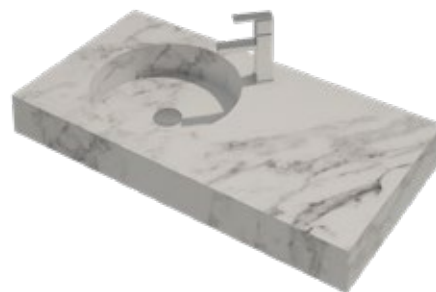

NATURAL STONE WASH BASIN

BA31111

Size : 900X460X100 mm.

BA31112

Size : 900X460X100 mm.

SIMPLICITY is the key in **TRUSOL** design. We minus the details that can over exaggerate. We were concerned about the use of the bathtub and the basin. The proportion and the slope of the wash basin to make them well maintained. The shape and form of the bathtub that suits the ergonomics of each individual. The smooth surface and endurance. All these details make us different and represent us as a character of '**LESS IS MORE**'.

ความเรียบง่ายเป็นหนึ่งในหัวใจหลักในดีไซน์ของ TRUSOL การตัดทอนรูปทรงรายละเอียดต่างๆ ที่ไม่จำเป็นออกไป แล้วคำนึงถึงประโยชน์ใช้สอยที่สำคัญ สัดส่วนที่พอดีกับการใช้งาน ความโค้งมนของอ่างที่พอดีกับศีรษะ ความเรียบง่ายที่เอื้อต่อการใช้งาน วัสดุที่มีความทนทานให้ผิวสัมผัสเรียบเนียนนุ่มนวล ความพิถีพิถันในรายละเอียดเหล่านี้ทำให้ชิ้นงานของ TRUSOL มีความโดดเด่นและแสดงถึงตัวตนของ TRUSOL ที่ถ่ายทอดความ '**LESS IS MORE**' ออกมาได้อย่างชัดเจน

SIMPLICITY