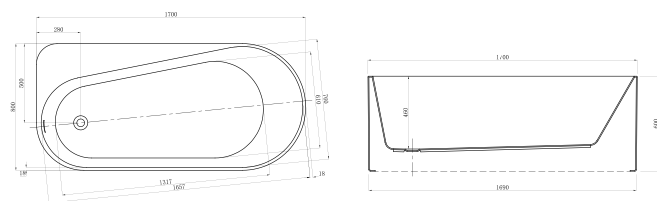

Size : 1500X750X690 mm.
1600X750X690 mm.
1700X750X690 mm.

D-7020

Size : 1500X750X800 mm.
1600X750X800 mm.
1700X750X800 mm.

D-7021

Size : 1550X750X660 mm.

1700X790X660 mm.

D-7022

Size : 1640X800X845 mm.

D-7023

Size Dia. 1200X580 mm.
1300X580 mm.
1400X580 mm.

D-7024

Size Dia. 1350X620 mm.
1500X560 mm.

D-7025

Size : 1600X800X580 mm.

1700X800X580 mm.

D-7026

Size : 1700X800X570 mm.

D-7027

Size : 1700X800X580 mm.
1800X800X580 mm.

D-7028

Size : 1700X800X580 mm.

D-7029

Size : 1700X800X600 mm.

D-7030

Size : 1700X880X580 mm.

D-7031

Size : 1700X830X650 mm.

Quality acrylic back to wall
freestanding bathtub,
straight bathtub and rectangle bathtub.

D-7032

Size : 1600X800X580 mm.

1700X800X580 mm.

D-7033