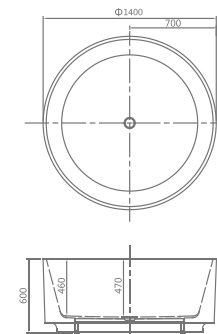

D-8085

Size : 1700X800X600 mm.

D-8021

Size : 1500X750X600 mm.
1700X750X600 mm.

D-8017

Size : 1500X750X600 mm.
1700X800X600 mm.

D-8021Q

Size : 1500X750X490 mm.
1700X750X490 mm.

D-8017Q

Size : 1500X750X490 mm.
1700X800X490 mm.

D-8013

Size : 1500X800X600 mm.
 1600X800X600 mm.
 1700X800X600 mm.

D-8016

Size : 1500X750X600 mm.
 1700X800X600 mm.

D-8013Q

Size : 1500X800X500 mm.
 1600X800X500 mm.
 1700X800X500 mm.

D-8063
 Size : 1800X800X660 mm.

D-8075
 Size : 1700X800X680 mm.

D-8318

Size : 1700X800X600 mm.

THE MUSTANG BLU

Bangkok

D-8078

Size : 1700X795X720 mm.

D-8028

Size : 1400X1400X600 mm.

D-8317

Size : 1500X780X600 mm.
1700X800X600 mm.

D-8028Q

Size : 1400X1400X490 mm.

**SALA
KHAO YAI**

Nakhon Ratchasima,
Thailand