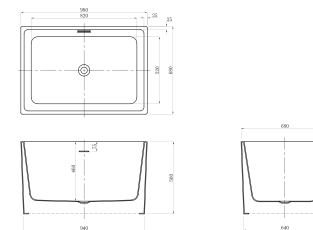

WITHOUT SEAT

Size : 1000X680X620 mm.
1100X750X620 mm.
1300X700X580 mm.