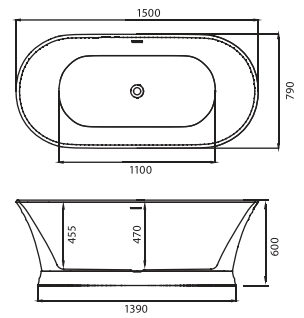

D-8085

Size : 1700X800X600 mm.

D-8021

Size : 1500X750X600 mm.
1700X750X600 mm.

D-8017

Size : 1500X750X600 mm.
1700X800X600 mm.

D-8021Q

Size : 1500X750X490 mm.
1700X750X490 mm.

D-8017Q

Size : 1500X750X490 mm.
1700X800X490 mm.

D-8013

Size : 1500X800X600 mm.
 1600X800X600 mm.
 1700X800X600 mm.

D-8016

Size : 1500X750X600 mm.
 1700X800X600 mm.

D-8013Q

Size : 1500X800X500 mm.
 1600X800X500 mm.
 1700X800X500 mm.

D-8016Q

Size : 1500X750X500 mm.
 1700X800X500 mm.

HOLME

Ekkamai 22,
Bangkok

D-8013A

Acrylic Bathtub

D-8308
 Size : 1500X790X600 mm.
 1700X790X600 mm.

D-8302
 Size : 1500X780X600 mm.
 1700X790X600 mm.

D-8063
 Size : 1800X800X660 mm.

D-8075
 Size : 1700X800X680 mm.

D-8318

Size : 1700X800X600 mm.

THE MUSTANG BLU

Bangkok

D-8078

Size : 1700X795X720 mm.