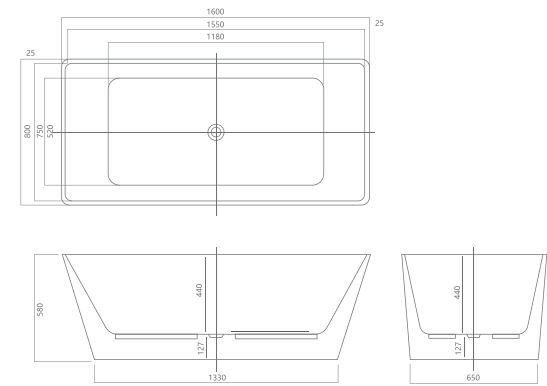

Size : 1500X750X690 mm.
1600X750X690 mm.
1700X750X690 mm.

D-7020

Size : 1500X750X800 mm.
1600X750X800 mm.
1700X750X800 mm.

D-7021

Size : 1550X750X660 mm.

1700X790X660 mm.

D-7022

Size : 1640X800X845 mm.

Size : 1700X800X570 mm.

D-7027

Size : 1700X800X580 mm.
1800X800X580 mm.

D-7028

Size : 1700X800X580 mm.

D-7029

Size : 1700X800X600 mm.

D-7030

Size : 1700X880X580 mm.

D-7031

Size : 1700X830X650 mm.

Quality acrylic back to wall
freestanding bathtub,
straight bathtub and rectangle bathtub.

D-7032

Size : 1600X800X580 mm.

1700X800X580 mm.

D-7033

Size : 1000X700X630 mm.

1100X700X630 mm.

1200X700X630 mm.

1300X700X630 mm.

D-7034

WITH SEAT

Size : 1100X750X620 mm.
1350X680X620 mm.

WITHOUT SEAT