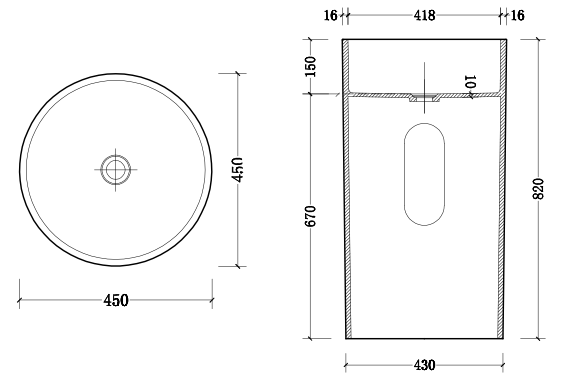

D-8015Q

Size : 1500X800X500 mm.
 1600X800X500 mm.
 1700X800X500 mm.

D-8313

Size : 1500X800X600 mm.
1700X800X600 mm.

D-8095

Size : 1600X800X580 mm.

D-8009

Size : 1830X870X580 mm.

D-8085

Size : 1700X800X600 mm.

D-8021

Size : 1500X750X600 mm.
1700X750X600 mm.

D-8017

Size : 1500X750X600 mm.
1700X800X600 mm.

D-8021Q

Size : 1500X750X490 mm.
1700X750X490 mm.

WHITE MARBLE

BLACK MARBLE

TRAVERTINE

BA31111

Size : 900X460X100 mm.

BA31112

Size : 900X460X100 mm.

SIMPLICITY is the key in **TRUSOL** design. We minus the details that can over exaggerate. We were concerned about the use of the bathtub and the basin. The proportion and the slope of the wash basin to make them well maintained. The shape and form of the bathtub that suits the ergonomics of each individual. The smooth surface and endurance. All these details make us different and represent us as a character of '**LESS IS MORE**'.

เพื่อการสร้างสรรค์อย่างไร้ขีดจำกัด TRUSOL สามารถทำเทคนิคพิเศษต่างๆ เพื่อเพิ่มเอกลักษณ์ให้กับชิ้นงานได้

BA44085

Size Dia. 400X850 mm.

BA50003

Size Dia. 450X820 mm.

BA50002

Size : 400X400X850 mm.

YOUR
PERFECT
BATHROOM
EXPERIENCE