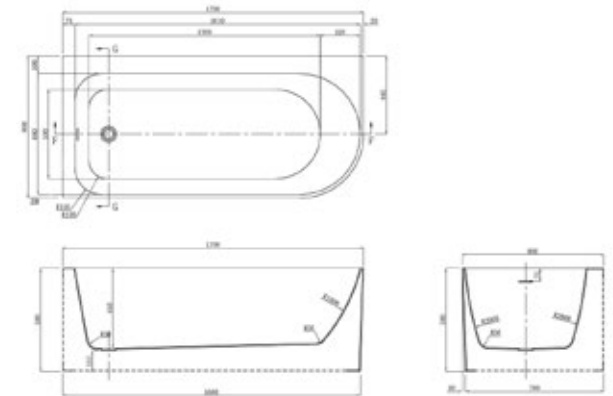

Size : 1500X750X690 mm.
1600X750X690 mm.
1700X750X690 mm.

D-7020

Size : 1500X750X800 mm.
1600X750X800 mm.
1700X750X800 mm.

D-7021

Size : 1550X750X660 mm.

1700X790X660 mm.

D-7022

Size : 1640X800X845 mm.

D-7023

Size Dia. 1200X580 mm.
1300X580 mm.
1400X580 mm.

D-7024

Size Dia. 1350X620 mm.
1500X560 mm.

D-7025

Size : 1600X800X580 mm.

1700X800X580 mm.

D-7026

Size : 1700X800X570 mm.

D-7027

Size : 1700X800X580 mm.
1800X800X580 mm.

D-7028

Size : 1700X800X580 mm.

D-7029

Size : 1700X800X600 mm.

D-7030

Size : 1700X880X580 mm.

D-7031

Size : 1700X830X650 mm.

Quality acrylic back to wall
freestanding bathtub,
straight bathtub and rectangle bathtub.

D-7032

Size : 1600X800X580 mm.

1700X800X580 mm.

D-7033