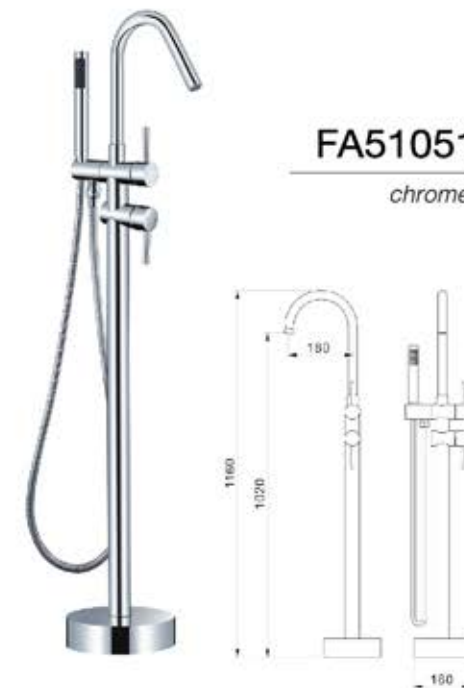

FAUCETS & SHOWERS

ก๊อกน้ำ และ ฝักบัว

FA21001
Size 200 X 170 X 960 mm.

FA21002
Size 320 X 120 X 800 mm.

FA61043

FA61042

FA51028

FA61051

FA61052

FA61009

FA61049

FA61050

FA61054

FA61047
bathtub faucets

FA51001
bathtub faucets

FA51052B
bathtub faucets

FA51052
chrome

FA51052B
black

FA51051
chrome

FA61057B
black

FA61056B
black

FA61048
freestanding faucets

Faucets

Freestanding Faucets

BA50079 freestanding basin
Size Dia. 560 x 810 mm.

FA61013
freestanding faucets

FA61012
chrome

FA61013
gold

FA61014
copper

FA61015
black

FA61016
white

POOL & OUTDOOR SHOWERS