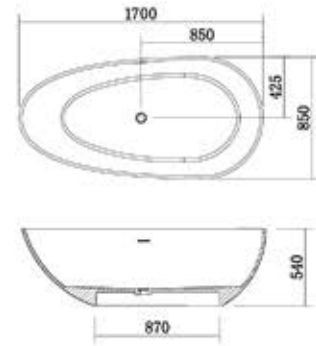

RE6057

Size A 1500 X 750 X 540 mm.
Size B 1600 X 800 X 540 mm.
Size C 1700 X 850 X 540 mm.