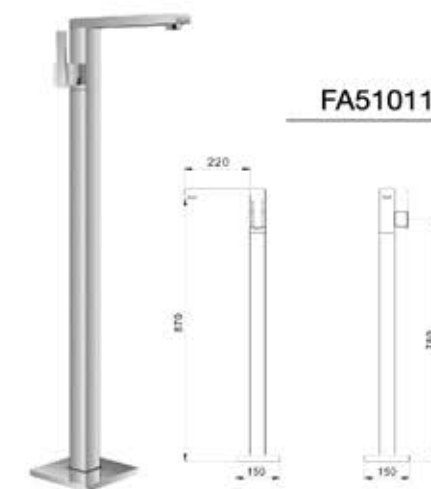

BA50079 freestanding basin
Size Dia. 560 x 810 mm.

FA61013
freestanding faucets

FA61012
chrome

FA61013
gold

FA61014
copper

FA61015
black

FA61016
white

POOL & OUTDOOR SHOWERS