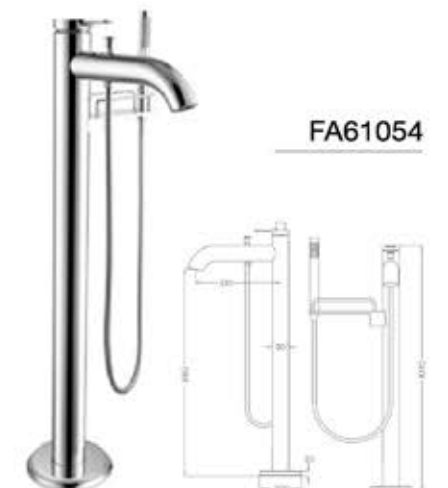

FAUCETS & SHOWERS

ก๊อกน้ำ และ ฝักบัว

FA21001
Size 200 X 170 X 960 mm.

FA21002
Size 320 X 120 X 800 mm.

FA61043

FA61042

FA51028

FA61051

FA61052

FA61009

FA61049

FA61050

FA61054

FA61047
bathtub faucets

FA51001
bathtub faucets

FA51052B
bathtub faucets

FA51052
chrome

FA51052B
black

FA51051
chrome

FA61057B
black

FA61056B
black

FA61048
freestanding faucets

Faucets

Freestanding Faucets

BA50079 freestanding basin
Size Dia. 560 x 810 mm.

FA61013
freestanding faucets

FA61012
chrome

FA61013
gold

FA61014
copper

FA61015
black

FA61016
white

POOL & OUTDOOR SHOWERS