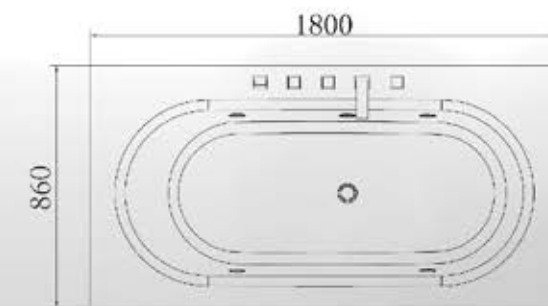

BT20008

Size 1800 X 800 X 600 mm.

BT20225

Size 1500 X 1500 X 600 mm.

BT20057

Size A 1700 X 800 X 600 mm.
Size B 1800 X 800 X 560 mm.

BT20001

Size 1700 X 850 X 570 mm.

BT30275

Size 1000 X 650 X 730 mm.

BT11560

- Size A Dia. 1400 X 600 mm.
- Size B Dia. 1500 X 600 mm.
- Size C Dia. 1600 X 550 mm.
- Size D Dia. 1700 X 600 mm.
- Size E Dia. 1800 X 600 mm.
- Size F Dia. 1900 X 550 mm.

NEW CHOICE - SOLIDSURFACE MASSAGE BATHTUB

Solidsurface Bathtub Plus Enjoy Massage Function

BT6120M

Size 1800 X 860 X 540 mm.

**NEW
TECHNOLOGY
NEW
EXPERIENCE**

BT6181
Size 1450 X 1300 X 560 mm.

Solidsurface Massage Bathtub