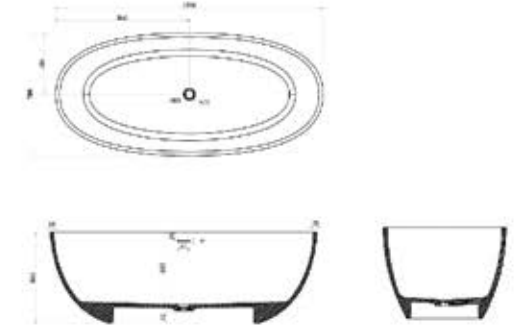

Size A 1600 X 750 X 550 mm.
Size B 1700 X 790 X 580 mm.

Thai Tea

Clear Crystal

Red Tea

Wine Red

Galaxy Black

Sky Green

DeepBlue