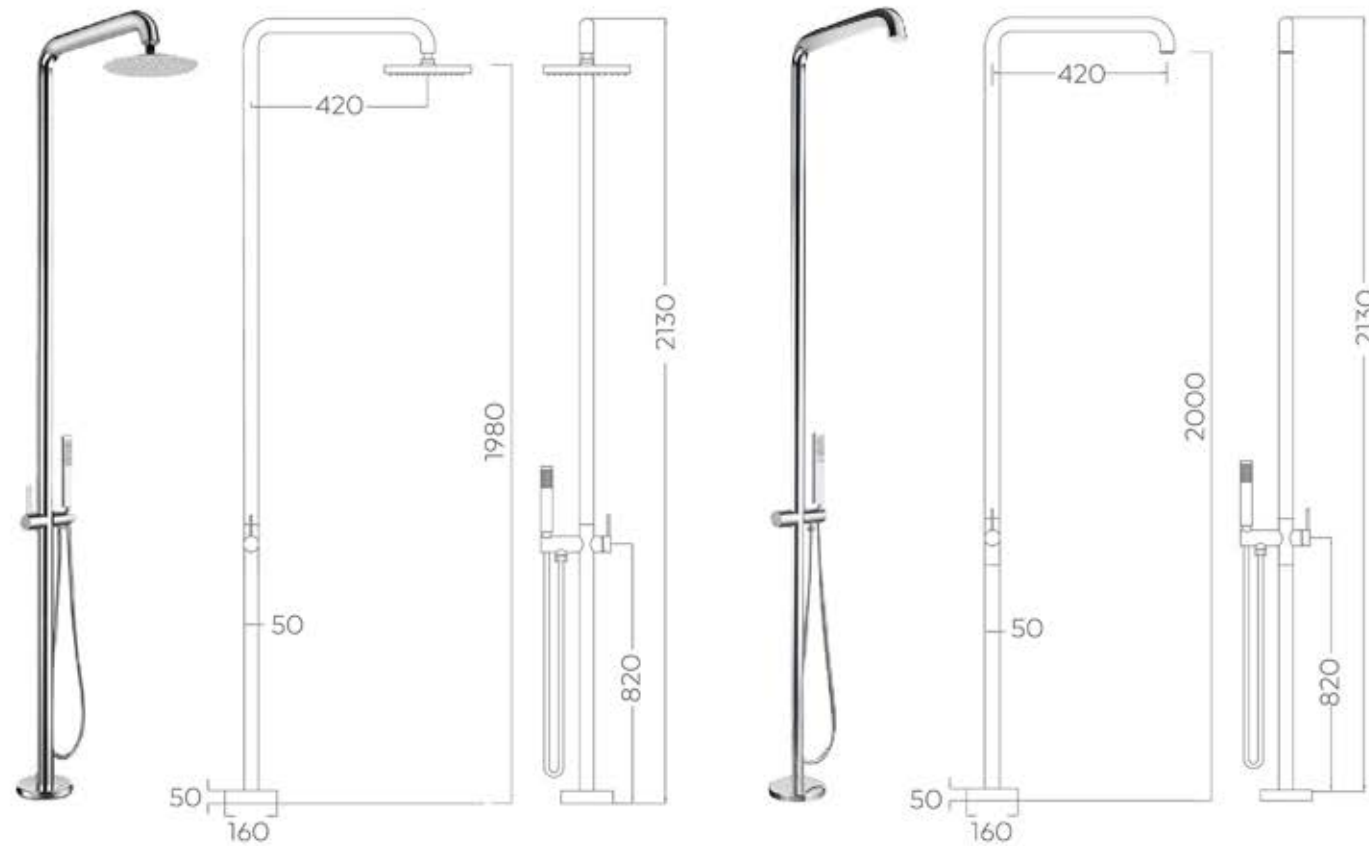

BA50079 freestanding basin
Size Dia. 560 x 810 mm.

FA61013
freestanding faucets

FA61012
chrome

FA61013
gold

FA61014
copper

FA61015
black

FA61016
white

POOL & OUTDOOR SHOWERS

FREE SPACE,
YOU COULD DO YOUR
OWN BATHING WAY

FA61036

chrome

FA61037

chrome

FA70073C
chrome

FA70073B
black

FA70071C
chrome

FA10002B
black

FA10004C
chrome

FA10004B
black

FA10007G
gold

FA10006G
gold

FA10005B
black

AS20002

Size 420 X 230 X 430 mm.