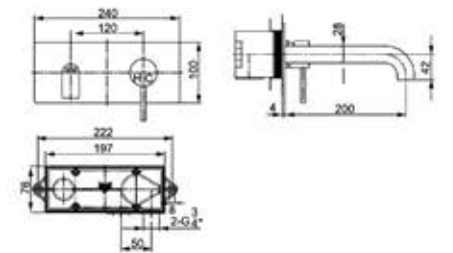

FA10002B
black

FA10004C
chrome

FA10004B
black

FA10007G
gold

FA10006G
gold

FA10005B
black

AS20002

Size 420 X 230 X 430 mm.