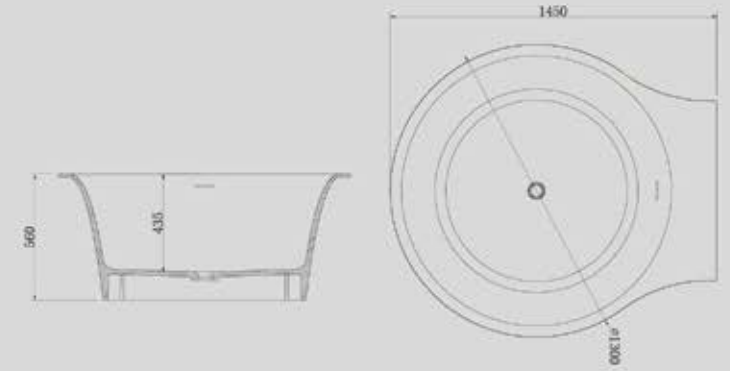

BT30275

Size 1000 X 650 X 730 mm.

BT11560

- Size A Dia. 1400 X 600 mm.
- Size B Dia. 1500 X 600 mm.
- Size C Dia. 1600 X 550 mm.
- Size D Dia. 1700 X 600 mm.
- Size E Dia. 1800 X 600 mm.
- Size F Dia. 1900 X 550 mm.

NEW CHOICE - SOLIDSURFACE MASSAGE BATHTUB

Solidsurface Bathtub Plus Enjoy Massage Function

BT6120M

Size 1800 X 860 X 540 mm.

**NEW
TECHNOLOGY
NEW
EXPERIENCE**

BT6181
Size 1450 X 1300 X 560 mm.

Solidsurface Massage Bathtub