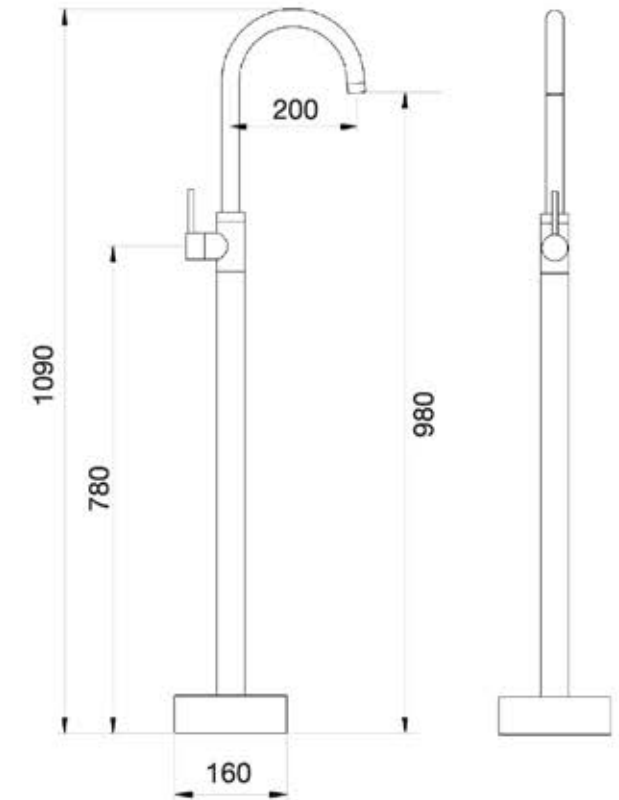

BA50079 freestanding basin
Size Dia. 560 x 810 mm.

FA61013
freestanding faucets

FA61012
chrome

FA61013
gold

FA61014
copper

FA61015
black

FA61016
white

POOL & OUTDOOR SHOWERS