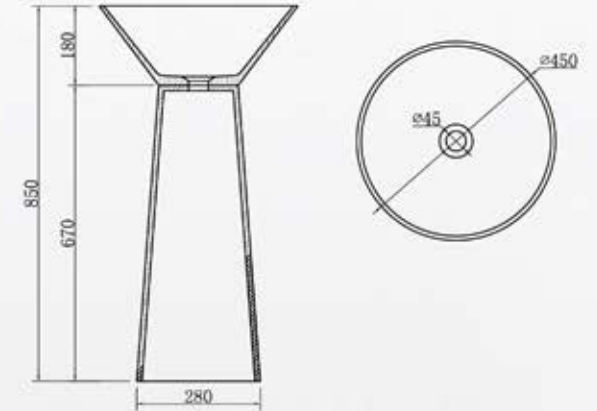

FREESTANDING BASIN

RE5050

Size Dia. 450 X 850 mm.

Sky Green

Red Tea

Thai Tea