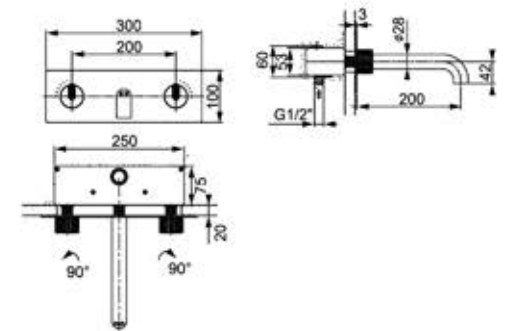

FA10002B
black

FA10004C
chrome

FA10004B
black

FA10007G
gold

FA10006G
gold

FA10005B
black

AS20002

Size 420 X 230 X 430 mm.