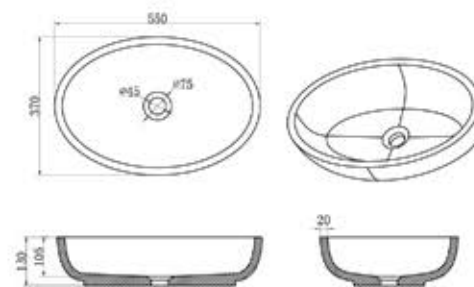

RE3171

Size 550 X 370 X 130 mm.