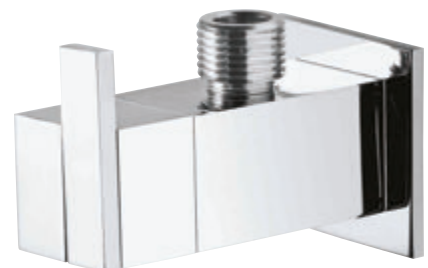

LEB-45053

Angle valve with
wall flange