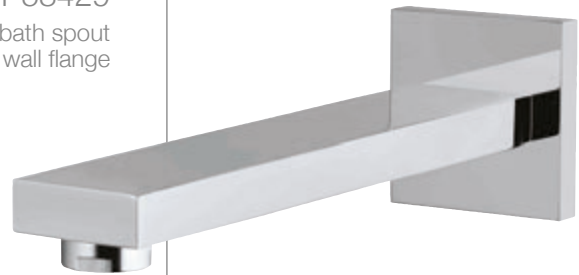

SPT-57429  
Travina bath spout  
with wall flange

SPT-57463

Travina bath spout  
with diverter & wall  
flange

SPT-53429

Angelo bath spout  
with wall flange

SPT-53463

Angelo bath spout with  
diverter & wall flange