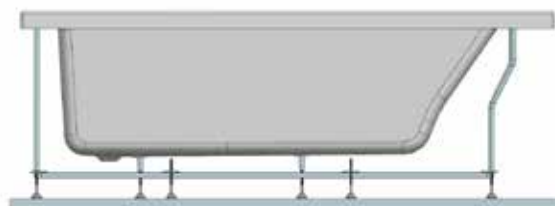

Panel  
colours:

GRY(Grey)

BGE(Beige)

ASG-GRY-QUADRO120X120

Quadro steam cabin - Grey  
1200x1200x2225 mm

Also available:

ASG-WHT-QUADRO120X120

Quadro steam cabin - White  
1200x1200x2225 mm