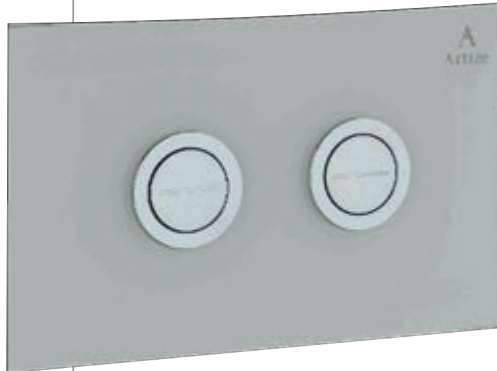

PNEUMATIC FLUSHING CONTROL PLATE

ACP-5012501
Cilica pneumatic white
glass control plate