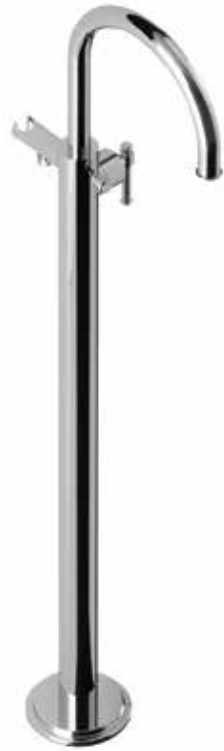

VIC-503121K

Exposed parts of floor mounted single lever bath mixer with provision for hand shower, but without hand shower & shower hose (compatible in-floor part ALA-509121 is sold separately)