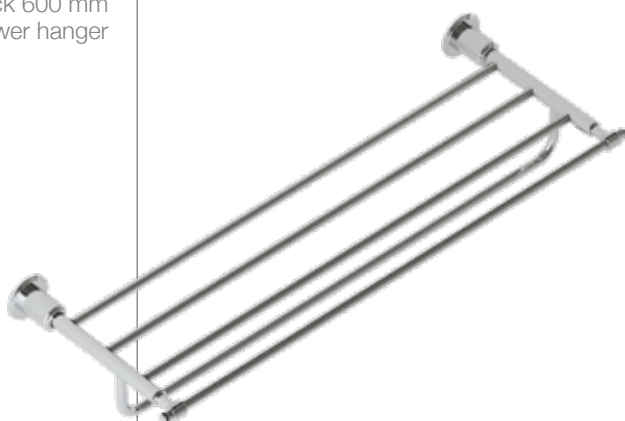

AVC-503761
Double robe hook