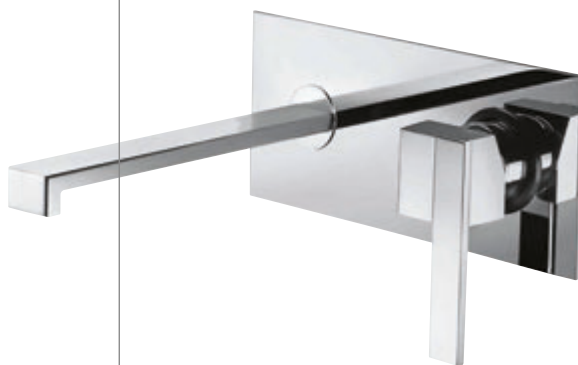

LEB-45027
Floor mounted single
lever basin mixer

LEB-45079
Single lever hi flow in-wall
diverter for bath & shower
mixer (with exposed and
in-wall parts)

LEB-45233

Single lever in-wall basin mixer (with exposed and in-wall parts)