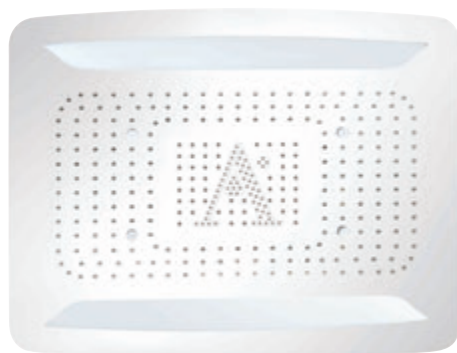

OSA-70005iV6

Best fit with showertronic iV6