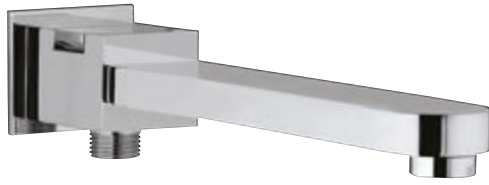

SPT-57463

Travina bath spout
with diverter & wall
flange