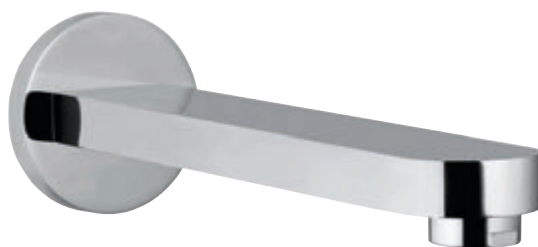

SPT-57429
Travina bath spout
with wall flange