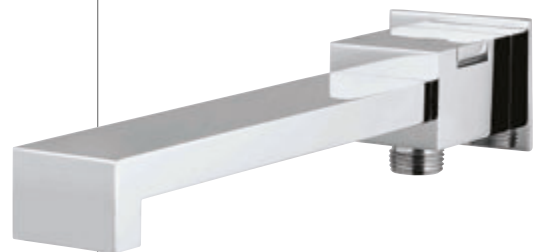

SPT-47429

Cellini bath spout  
with wall flange

SPT-47463

Cellini bath spout with  
diverter & wall flange

SPT-45429  
Leblanc bath spout  
with wall flange

SPT-45463  
Leblanc bath spout  
with diverter & wall  
flange