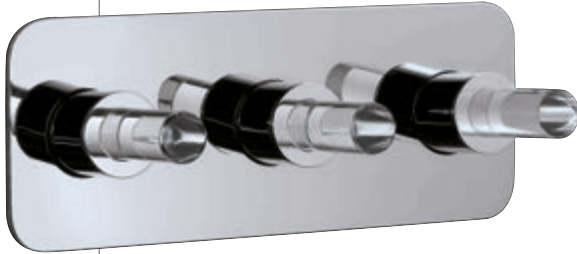

## FLE-63427

2 way diverter with hot & cold in-wall stop valves and built-in non return valves (with exposed and in-wall parts)