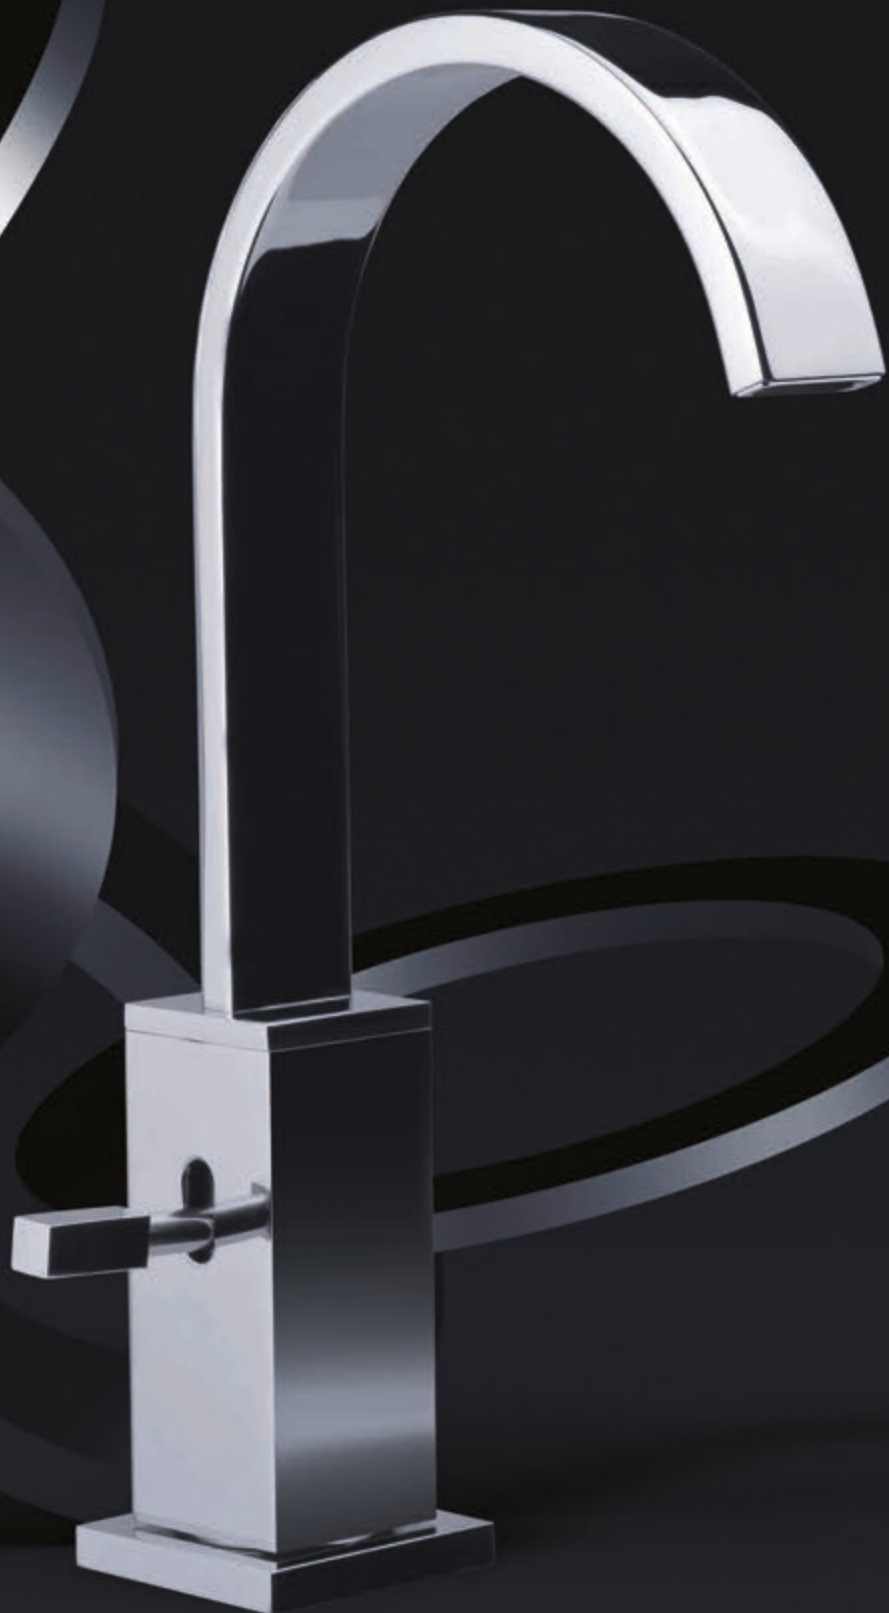

## ANS-WHT-53905

Thin rim table top basin,  
size: 600x400x130 mm,  
shape: rectangular

ANS-WHT-53907

Thin rim table top basin,  
size: 800x400x130 mm,  
shape: rectangular

LEONE

LEO-55011B

Single lever basin mixer without pop-up waste, with 375 mm long braided hoses