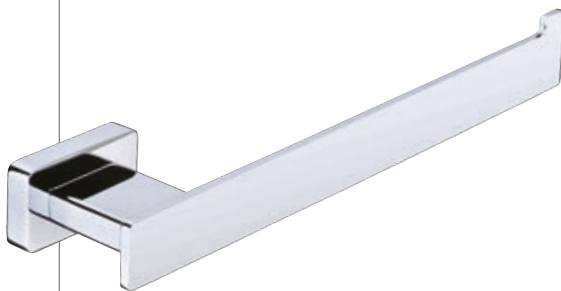

QUA-61723  
Towel holder

QUA-61775  
Stainless steel shelf

QUA-61711  
Towel rail  
600 mm long

QUA-61713  
Twin towel rail  
600 mm long

QUA-61781  
Towel shelf  
600 mm long with  
lower hanger

QUA-61761  
Double robe hook