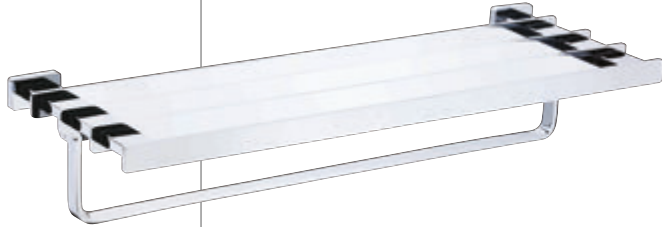

QUA-61723  
Towel holder

QUA-61775  
Stainless steel shelf

QUA-61711  
Towel rail  
600 mm long

QUA-61713  
Twin towel rail  
600 mm long

QUA-61781  
Towel shelf  
600 mm long with  
lower hanger

QUA-61761  
Double robe hook