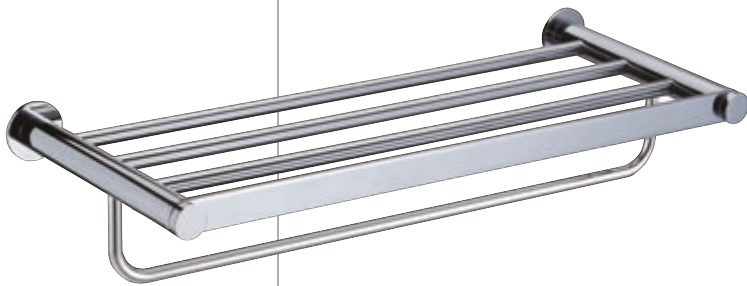

ONY-59775  
Stainless steel shelf

ONY-59711  
Towel rail  
600 mm long

ONY-59713  
Twin towel rail  
600 mm long

ONY-59781  
Towel shelf  
600 mm long with  
lower hanger

ONY-59791  
Single robe hook

ONY-59757  
Toilet paper holder  
with cover