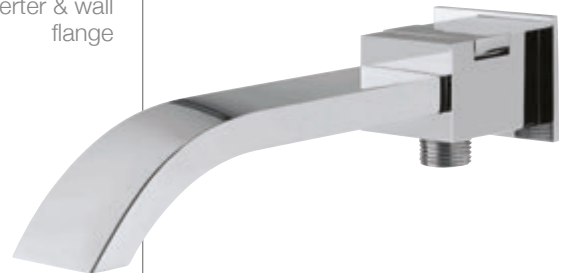

SPT-41463
Signac bath spout
with diverter & wall
flange