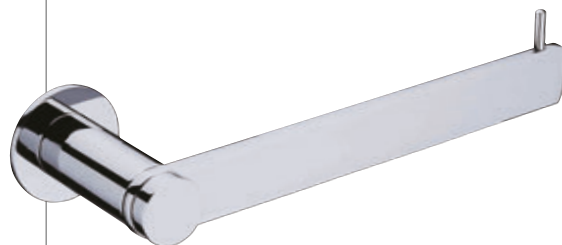

ONY-59775  
Stainless steel shelf

ONY-59711  
Towel rail  
600 mm long

ONY-59713  
Twin towel rail  
600 mm long

ONY-59781  
Towel shelf  
600 mm long with  
lower hanger

ONY-59791  
Single robe hook

ONY-59757  
Toilet paper holder  
with cover