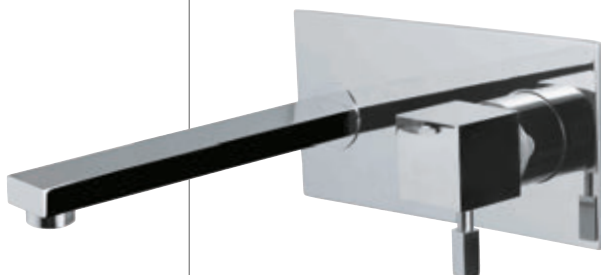

ANG-53233N

Single lever in-wall basin mixer (with exposed and in-wall parts)