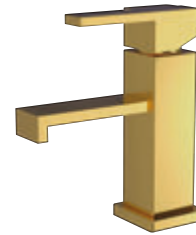

GLD
Full
Gold