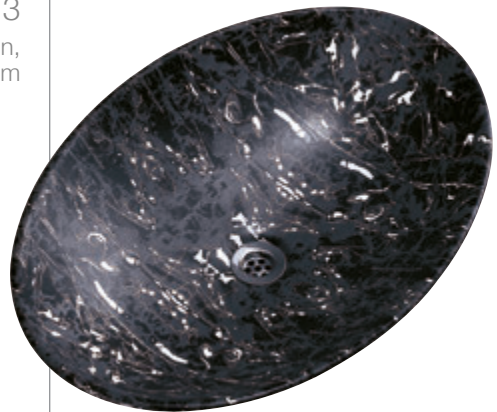

ADS-MBT-64913

Table top basin,
size: 635x470x140 mm