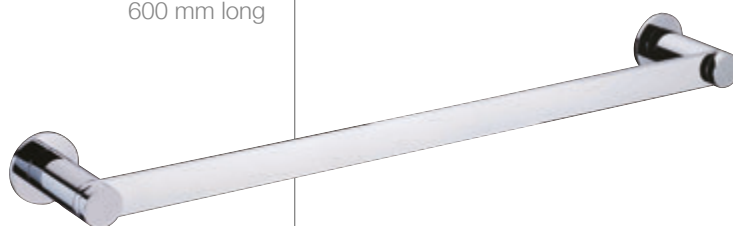

ONY-59775  
Stainless steel shelf

ONY-59711  
Towel rail  
600 mm long

ONY-59713  
Twin towel rail  
600 mm long

ONY-59781  
Towel shelf  
600 mm long with  
lower hanger

ONY-59791  
Single robe hook

ONY-59757  
Toilet paper holder  
with cover