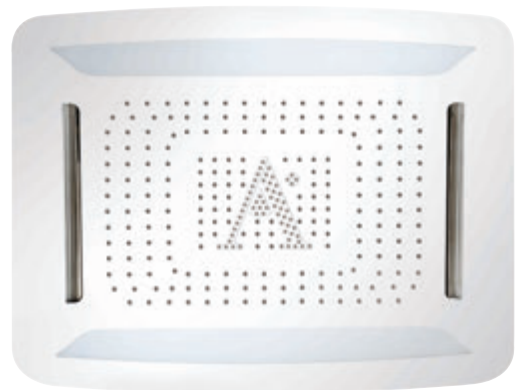

## OSA-70007

Rainjoy 600X472 mm  
AISI 304 stainless steel  
with RGB LED lights  
remote control & with  
installation kit for false ceiling

- Chromotherapy (RGB):  
LED x 0.23W with 12V power  
supply (SMPS) including  
controller, connecting to AC  
100-240V, 50-60Hz
- 3-functions
  - Rain
  - Intense
- Water column

## OSA-70009

Rainjoy 600X472 mm AISI  
304 stainless steel with RGB  
LED lights remote control &  
with installation kit  
for false ceiling

- Chromotherapy (RGB):  
LED x 0.23W with 12V power  
supply (SMPS) including  
controller, connecting to AC  
100-240V, 50-60Hz
- 3-functions
  - Rain
  - Intense
- 2x Waterfall