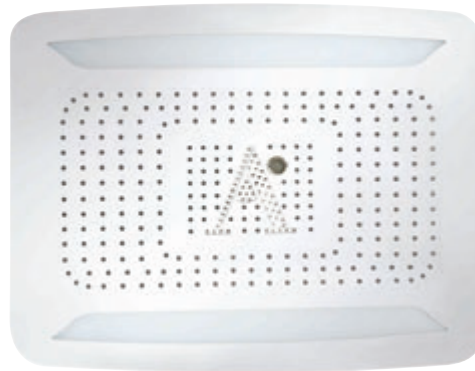

## OSA-70007

Rainjoy 600X472 mm  
AISI 304 stainless steel  
with RGB LED lights  
remote control & with  
installation kit for false ceiling

- Chromotherapy (RGB):  
LED x 0.23W with 12V power  
supply (SMPS) including  
controller, connecting to AC  
100-240V, 50-60Hz
- 3-functions
  - Rain
  - Intense
- Water column