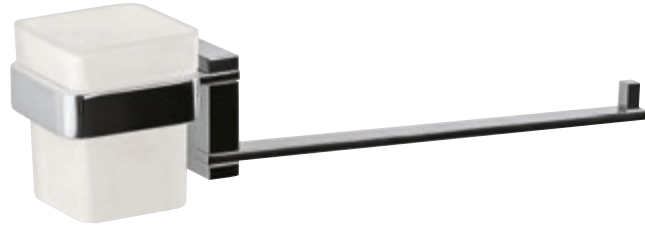

DUO-62741
Tumbler with
towel holder