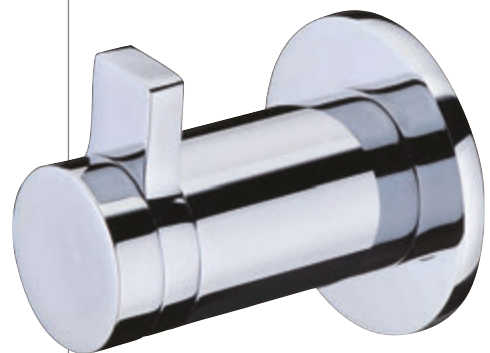

ONY-59775  
Stainless steel shelf

ONY-59711  
Towel rail  
600 mm long

ONY-59713  
Twin towel rail  
600 mm long

ONY-59781  
Towel shelf  
600 mm long with  
lower hanger

ONY-59791  
Single robe hook

ONY-59757  
Toilet paper holder  
with cover