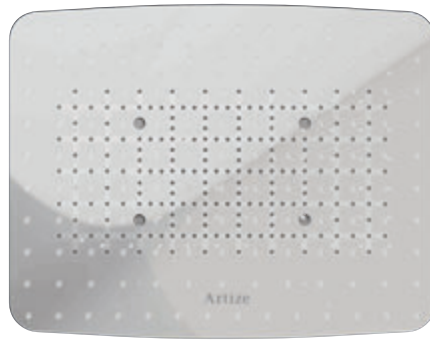

OSA-ACY-70035

Rainjoy lumos shower
600X472 mm RGB LED
front panel with AISI 304
stainless steel base plate
included remote control
& installation kit for
false ceiling

- Chromotherapy (RGB):
  LED 39.6W with 12V 5A
  power supply (SMPS)
  including controller,
  connecting to AC
  100-240V, 50-60Hz
  - 2-Functions
    - Rain
    - 4x Mist