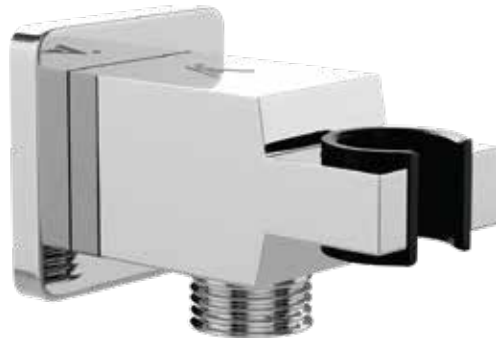

SAA-507566S
Square wall outlet
with shower hook