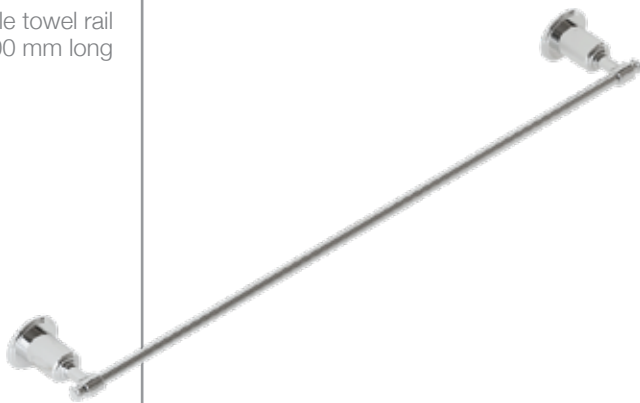

AVC-503731
Soap Dish Holder
(frosted glass)

AVC-503711
Single towel rail
600 mm long