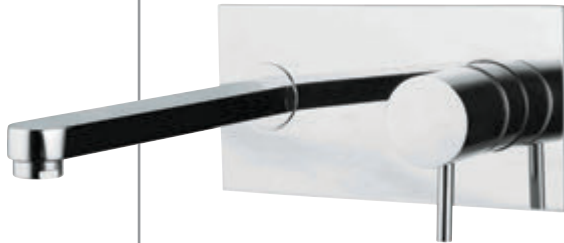

## TRA-57009B

Single lever high neck basin mixer with swivel spout without popup waste, with 600 mm long braided hoses

TRA-57233N

Single Lever in-wall Basin  
Mixer (With Exposed and  
In-wall parts)

TRA-57065