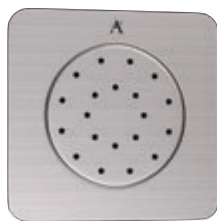

GRF
Graphite