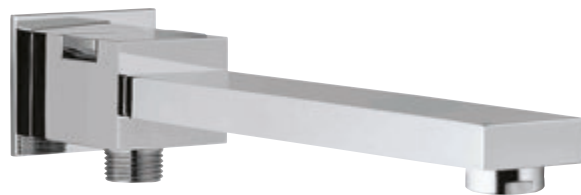

SPT-57429  
Travina bath spout  
with wall flange

SPT-57463

Travina bath spout  
with diverter & wall  
flange

SPT-53429

Angelo bath spout  
with wall flange

SPT-53463

Angelo bath spout with  
diverter & wall flange