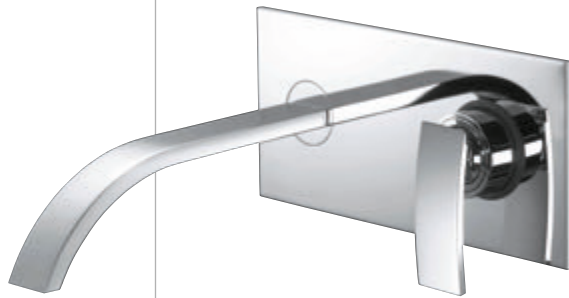

SIG-41233

Single lever in-wall basin mixer (with exposed and in-wall parts)