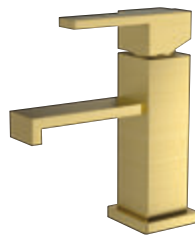

ACR
Antique
Copper

GDS
Gold
Dust