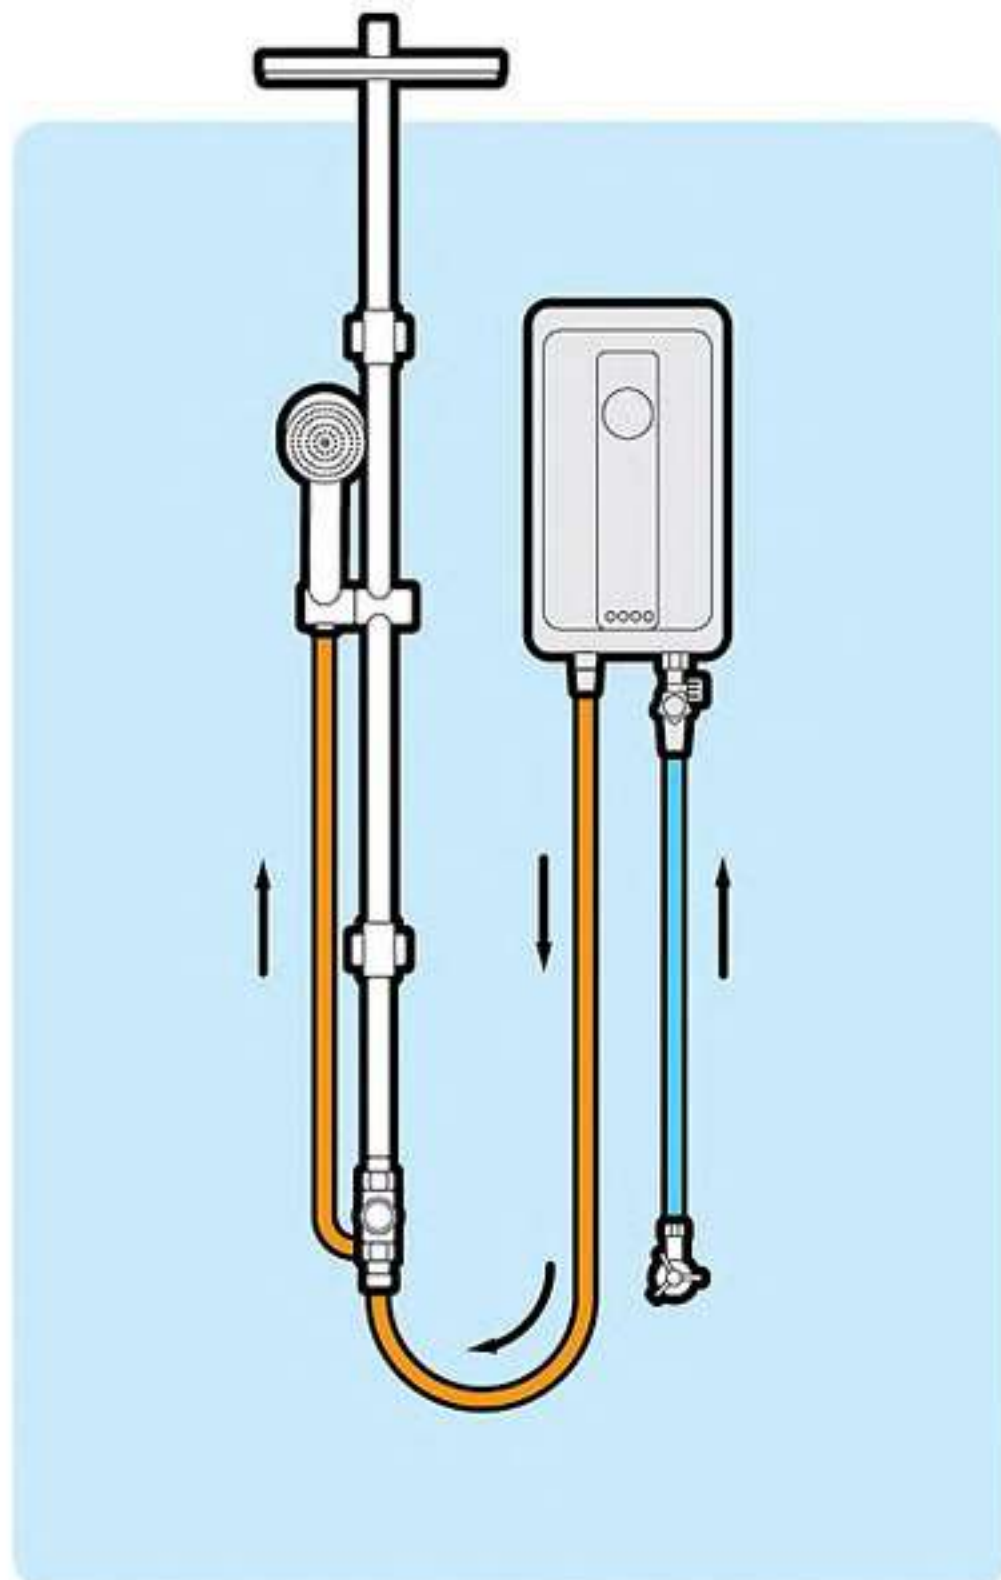

แนะนำให้ใช้งานร่วมกับเครื่องทำน้ำอุ่นขนาด 4,500 watt ขึ้นไป
Recommend to use with highest Watt capacity water heater machine/water pump

- สีฟ้า คือ สายน้ำเย็นเข้าเครื่องทำน้ำอุ่น
  Blue hose : Inlet cold water to water heater machine
- สีส้ม คือ สายน้ำอุ่นออกจากเครื่องทำน้ำอุ่น
  Orange hose : Outlet mixer water from water heater machine