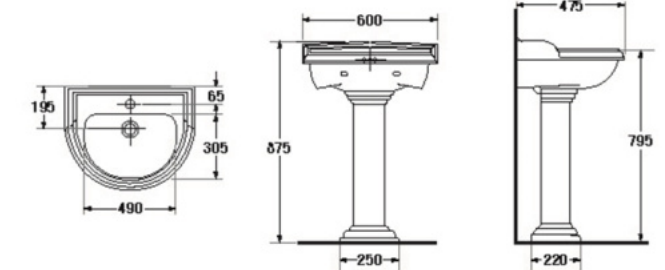

*Made to Order
www.starsanitaryware.com