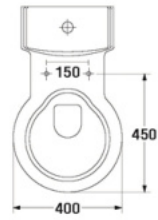

SPIRIT

- 3/6 LPF.
- Close-Coupled WC. (S-Trap)
- 387 x 664 x 751 mm.
- Rough-in 305 mm.
- Washdown System
- Color : White

S-1315.1

LOFTY

- 3/6 LPF.
- Close-Coupled WC. (S-Trap)
- 400 x 690 x 805 mm.
- Rough-in 305 mm.
- Washdown System
- Color : White