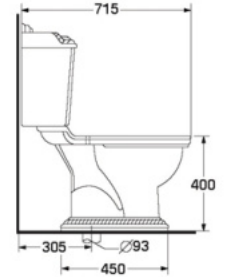

WATER CLOSET S-trap

S-1307.3

EURO STAR REGENT

- 6 LPF.
- Close-Coupled WC. (S-Trap)
- 430 x 715 x 880 mm.
- Rough-in 305 mm.
- Washdown System
- Color : White