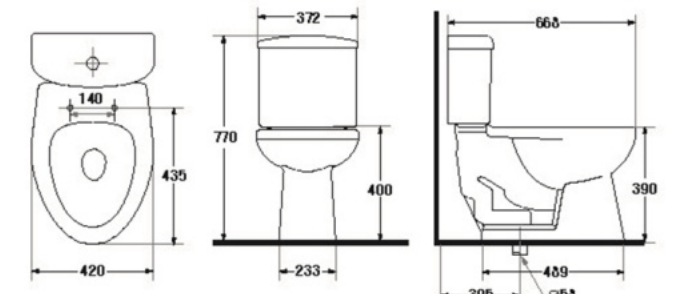

SYDNEY

- 6 LFF.
- Close-Coupled WC. (S-Trap)
- 420 x 668 x 770 mm.
- Rough-in 305 mm.
- Siphon Vortex System
- Odor : White

* soft-closing seat is available as option