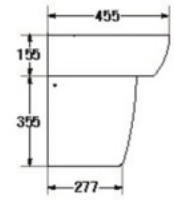

- Basin 630 mm.
- With Half pedestal
- Color : White

S-4387/4398

CURVE

- Basin 650 mm.
- With Half pedestal
- Color : White

S-4387/4398

CURVE (Black&White)*

- Basin 650 mm.
- With Half pedestal
- Color : Black / White