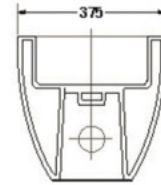

S-4252
TAMBURO

- Basin 375 mm.
- Counter-top
- Color : White