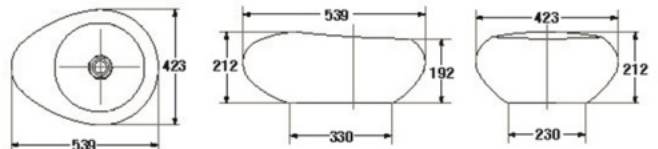

S-4250
OVEX (Black matt)*

- Basin 530 mm.
- Counter-top
- Color : black matt

*Made To Order
www.starsanitaryware.com