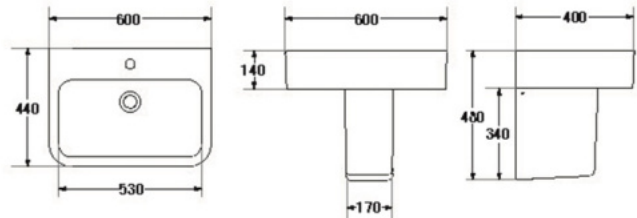

*Made to Order
www.starsanitaryware.com