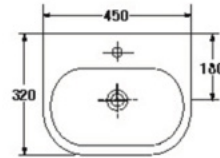

JUNIOR CURVE

- Basin 450 mm.
- Wall-hung
- Color : White