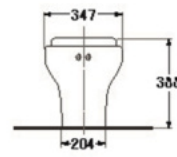

BIDET

S-6161

SENZA BIDET

- Bidet
- 347 x 505 x 365 mm.
- Rough-in 210 mm.
- Color : White