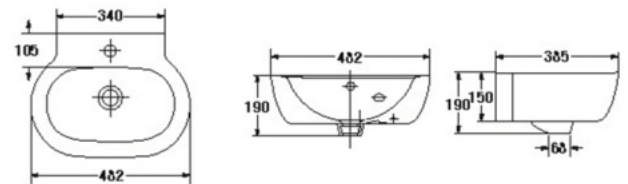

S-4402
JUNIOR LOFTY

- Basin 482 mm.
- Wall-hung
- Color : White