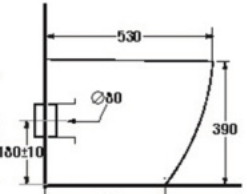

S-2252

VALENCIA (Wall-Hung)

- 3/6 LFF.
- Wall-hung WC. (P-Trap)
- 360 x 530 x 365 mm.
- Rough-in 250 mm.
- Washdown System
- Color : White

S-2351

CURVE (Back to Wall)

- 3/6 LFF.
- Back to wall WC. (P-Trap)
- 360 x 530 x 395 mm.
- Rough-in 180 +5 mm.
- Washdown System
- Color : White