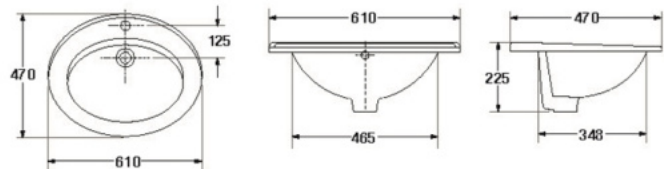

VALENCIA

- Basin 610 mm.
- Counter-top
- Color : White