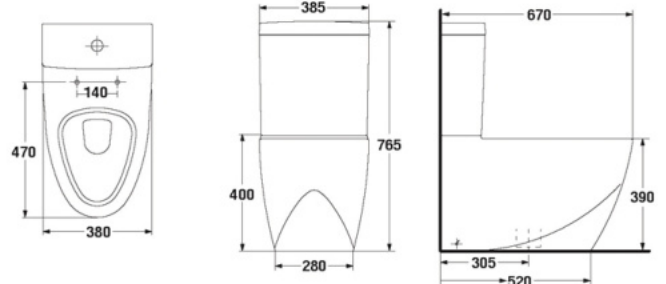

NOVELLO

- 3/6 LPF.
- Close-Coupled WC (S-Trap)
- 385 x 670 x 765 mm.
- Rough-in 305 mm.
- Washdown System
- Color : White