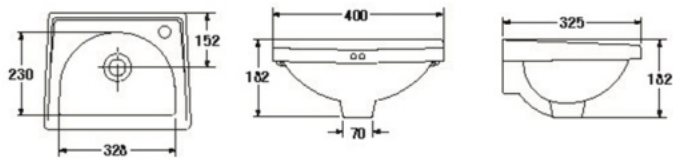

HAMONY

- Basin 400 mm.
- Wall-hung
- Color : White