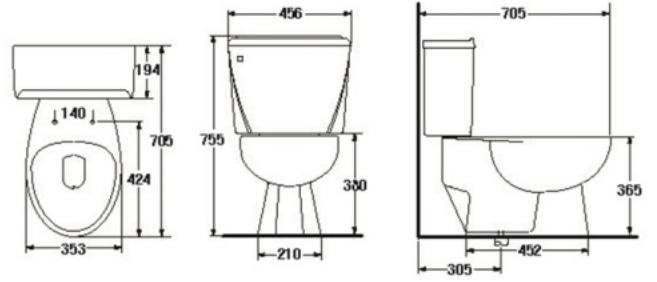

WATER CLOSET S-trap

S-1602.3

ROUND BASSOON

- 12 LFF.
- Close-Coupled WC. (S-Trap)
- 456 x 705 x 755 mm.
- Rough-in 305 mm.
- Siphon Jet System
- Color : White

* soft-closing seat is available as option