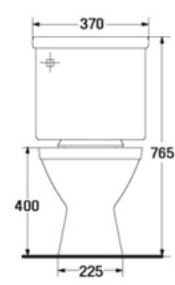

WATER CLOSET S-trap

S-1466.3
MODO

- 3.5 LPF.
- Close-Coupled WC. (S-Trap)
- 370 x 700 x 765 mm.
- Rough-in 305 mm.
- Washdown System
- Color : White

* soft-closing seat is available as option

S-1469.3
ASTER 3.5

- 3.5 LPF.
- Close-Coupled WC. (S-Trap)
- 385 x 680 x 800 mm.
- Rough-in 305 mm.
- Washdown System
- Color : White

* soft-closing seat is available as option

S-1474.1
PLANO 2.75

- 2.75 LPF.
- Close-Coupled WC. (S-Trap)
- 380 x 700 x 755 mm.
- Rough-in 305 mm.
- Washdown System
- Color : White

* soft-closing seat is available as option

S-1492.1
VALENCIA

- 3/4.5 LPF.
- Close-Coupled WC. (S-Trap)
- 380 x 644 x 815 mm.
- Rough-in 305 mm.
- Washdown System
- Color : White

* soft-closing seat is available as option

S-1501.3
NEW RONDO

- 11 LPF.
- Close-Coupled WC. (S-Trap)
- 456 x 700 x 765 mm.
- Rough-in 305 mm.
- Syphon Jet System
- Color : White

* soft-closing seat is available as option