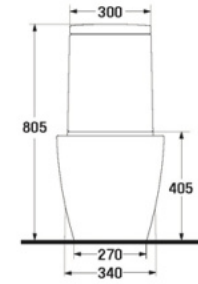

SPIRIT

- 3/6 LPF.
- Close-Coupled WC. (S-Trap)
- 387 x 664 x 751 mm.
- Rough-in 305 mm.
- Washdown System
- Color : White

S-1315.1

LOFTY

- 3/6 LPF.
- Close-Coupled WC. (S-Trap)
- 400 x 690 x 805 mm.
- Rough-in 305 mm.
- Washdown System
- Color : White