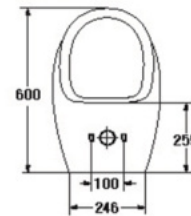

S-6104
TASCA (Top Inlet)

- Urinal (Top-Inlet)
- 380 x 340 x 600 mm.
- 520 mm. from the ground
- Color : White