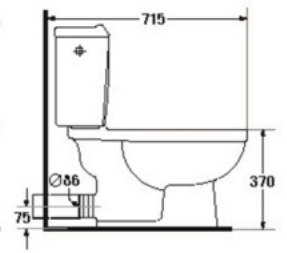

* soft-closing seat is available as option

WATER CLOSET P-trap

S-1686.1
CLEO

- 6 LFF.
- Close-Coupled WC (P-Trap)
- 456 x 715 x 755 mm.
- Rough-in 76 mm.
- Siphon Vortex System
- Color : White

* soft-closing seat is available as option