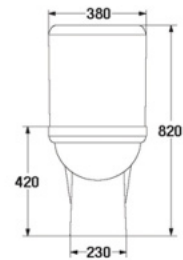

S-1379.1
SILVER SAND

- 3/4.5 LFF.
- Close-Coupled WC. (S-Trap)
- 380 x 700 x 820 mm.
- Rough-in 305 mm.
- Washdown System
- Color : White