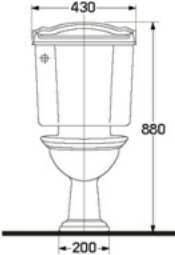

S-1304

ELONGATE SYMPHONY

- 6 LFF.
- Close-Coupled WC. (S-Trap)
- 390 x 744 x 750 mm.
- Rough-in 305 mm.
- Syphon Vortex System
- Color : White

* soft-closing seat is available as option

WATER CLOSET S-trap

S-1307.3

EURO STAR REGENT

- 6 LPF.
- Close-Coupled WC. (S-Trap)
- 430 x 715 x 880 mm.
- Rough-in 305 mm.
- Washdown System
- Color : White

* soft-closing seat is available as option

S-1308.3

EURO STAR NATURAL

- 6 LPF.
- Close-Coupled WC. (S-Trap)
- 430 x 715 x 880 mm.
- Rough-in 305 mm.
- Washdown System
- Color : White

* soft-closing seat is available as option

S-1310

EDGELEIGH

- 6 LPF.
- Close-Coupled WC. (S-Trap)
- 528 x 735 x 880 mm.
- Rough-in 305 mm.
- Syphon Vortex System
- Color : White