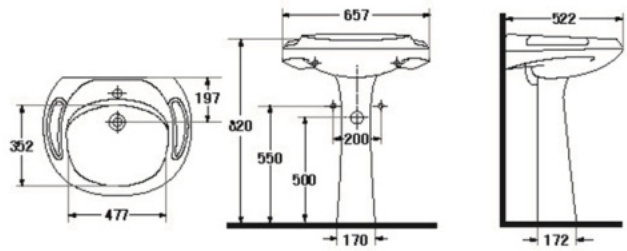

* soft-closing seat is available as option

S-4181.3/4492

TRADITION SQUARE

- Basin 650 mm.
- With Full pedestal
- Color : White

S-4182/4191

GRAND SENZA

- Basin 657 mm.
- With full pedestal
- Color : White

S-4183/4191