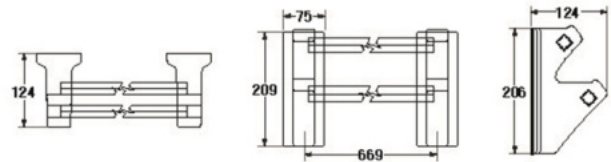

S-7362
TOWEL BAR

- Accessories
- 669 x 124 x 209 mm.
- Color : White