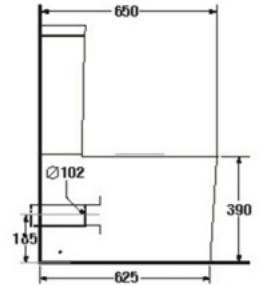

WATER CLOSET P-trap

S-1394.1

JUNIPER

- 3/6 LFF.
- Close-Coupled WC. (P-Trap)
- 378 x 650 x 873 mm.
- Rough-in 180+ mm.
- Washdown System
- Color : White