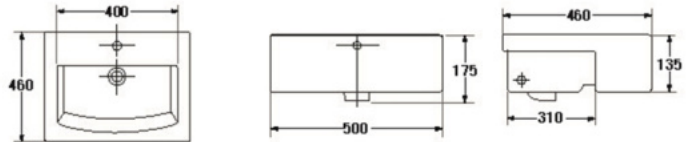

S-4231
MERIDIAN

- Basin 584 mm.
- Half-counter
- Color : White

S-4233/14702
WHITE SAND

- Basin 500 mm.
- Half-counter
- Color : White

S-4431
CENTURY

- Basin 560 mm.
- Half-counter
- Color : White

S-4434
CURVE