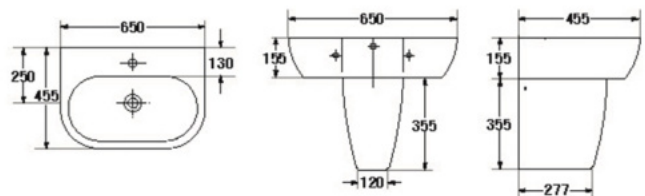

- Basin 630 mm.
- With Half pedestal
- Color : White

S-4387/4398

CURVE

- Basin 650 mm.
- With Half pedestal
- Color : White

S-4387/4398

CURVE (Black&White)*

- Basin 650 mm.
- With Half pedestal
- Color : Black / White