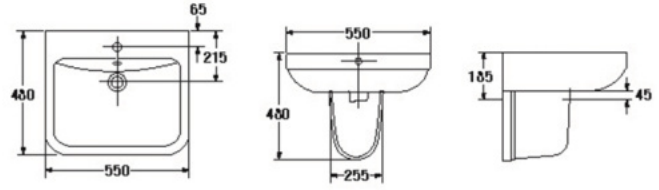

WASH BASIN Half-Pedestal
Wall-Hung

S-4486/4392
SEVILLE

- Basin 550 mm.
- With Half pedestal
- Color : White