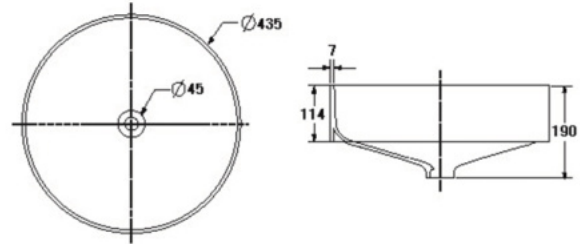

S-4231
MERIDIAN

- Basin 584 mm.
- Half-counter
- Color : White

S-4233/14702
WHITE SAND

- Basin 500 mm.
- Half-counter
- Color : White

S-4431
CENTURY

- Basin 560 mm.
- Half-counter
- Color : White

S-4434
CURVE