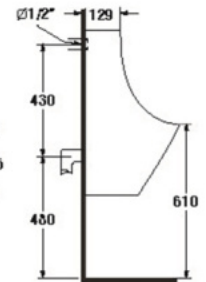

S-6104B
TASCA (Back Inlet)

- Urinal (Back-Inlet)
- 380 x 340 x 600 mm.
- 520 mm. from the ground
- Color : White