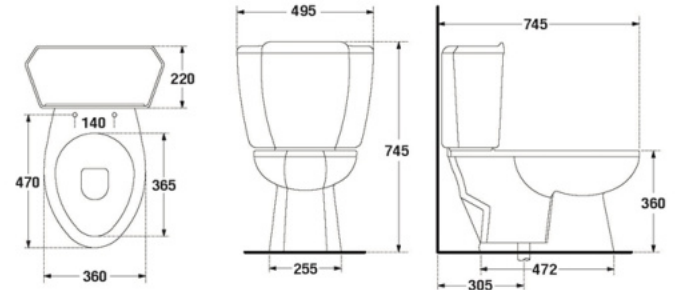

S-1301.1

HELICON

- 12 LFF.
- Close-Coupled WC. (S-Trap)
- 395 x 763 x 780 mm.
- Rough-in 305 mm.
- Syphon Vortex System
- Color : White

S-1303

HEXAGON

- 12 LFF.
- Close-Coupled WC. (S-Trap)
- 495 x 745 x 745 mm.
- Rough-in 305 mm.
- Syphon Vortex System
- Color : White

S-1304

ELONGATE SYMPHONY

- 6 LFF.
- Close-Coupled WC. (S-Trap)
- 390 x 744 x 750 mm.
- Rough-in 305 mm.
- Syphon Vortex System
- Color : White

* soft-closing seat is available as option

WATER CLOSET S-trap