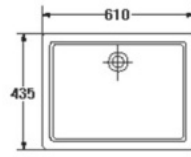

S-4963
MAGNOLIA

- Basin 435 mm.
- Under-counter
- Color : White

WASH BASIN Under Counter

S-4965

HONEY SQUARE

- Basin 610 mm.
- Under-counter
- Color : White

S-4966

HONEY SQUARE PLUS