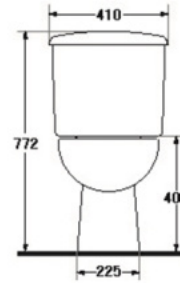

WATER CLOSET P-trap

S-1484.3

CESAR

- 6 LFF.
- Close-Coupled WC. (P-Trap)
- 410 x 715 x 775 mm.
- Rough-in 75 mm.
- Siphon Jet System
- Odor : White

* soft-closing seat is available as option

S-1487.3

COUNTRY

- 6 LFF.
- Close-Coupled WC. (P-Trap)
- 480 x 665 x 845 mm.
- Rough-in 100 mm.
- Washdown System
- Odor : White

* soft-closing seat is available as option

S-1685

MONICA

- 6 LFF.
- Close-Coupled WC. (P-Trap)
- 410 x 800 x 772 mm.
- Rough-in 100 mm.
- Washdown System
- Odor : White

* soft-closing seat is available as option

S-1685.1

MONICA

- 6 LFF.
- Close-Coupled WC. (S-Trap)
- 410 x 800 x 772 mm.
- Rough-in 305 mm.
- Washdown System
- Odor : White

* soft-closing seat is available as option

S-1686

CLEO

- 6 LFF.
- Close-Coupled WC (P-Trap)
- 456 x 715 x 755 mm.
- Rough-in 75 mm.
- Siphon Vortex System
- Odor : White

* soft-closing seat is available as option