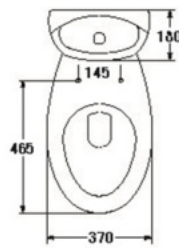

JULIA

- 3/6 LFF.
- Close-Coupled WC. (P-Trap)
- 380 x 700 x 800 mm.
- Rough-in 75 mm.
- Siphon Jet System
- Odor : White