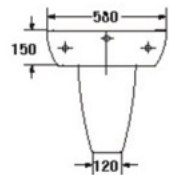

CURVE (Black&White)*

- Basin 580 mm.
- With Half pedestal
- Color : Black / White

*Made to Order
www.starsanitaryware.com