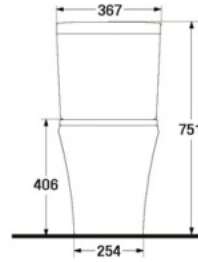

WATER CLOSET S-trap

S-1314.1

SPIRIT

- 3/6 LPF.
- Close-Coupled WC. (S-Trap)
- 387 x 664 x 751 mm.
- Rough-in 305 mm.
- Washdown System
- Color : White