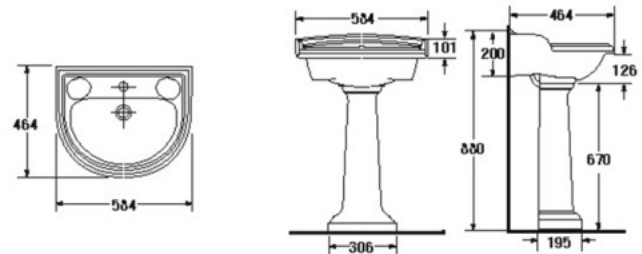

MERIDIAN

- Basin 584 mm.
- With Full pedestal
- Color : White

S-4282/4295

UPLIFT

- Basin 650 mm.
- With full pedestal
- Color : White

S-4283/4296

MOLOKO

- Basin 610 mm.
- With Full pedestal
- Color : White