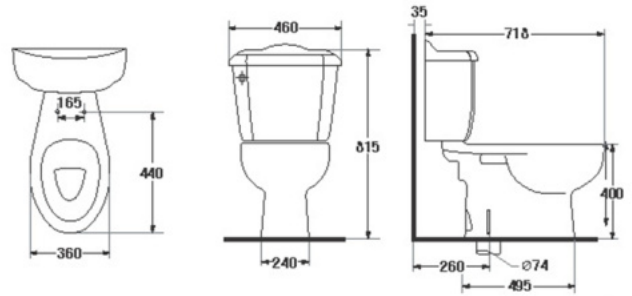

WATER CLOSET S-trap

S-1690.3

COUNTRY

- 6 LFF.
- Close-Coupled WC. (S-Trap)
- 460 x 718 x 615 mm.
- Rough-in 260 mm.
- Washdown System
- Color : White

* soft-closing seat is available as option

S-1608.1

LEGEND

- 3/4.5 LFF.
- Close-Coupled WC. (S-Trap)
- 420 x 610 x 780 mm.
- Rough-in 175 / 220 / 305 mm.
- Washdown System
- Color : White