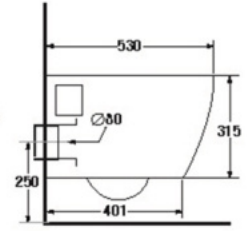

* soft-closing seat is available as option

WATER CLOSET P-trap Wall-Hung

S-2251

CURVE (Wall-Hung)

- 3/6 LFF.
- Wall-hung WC. (P-Trap)
- 370 x 530 x 350 mm.
- Rough-in 250 mm.
- Washdown System
- Color : White