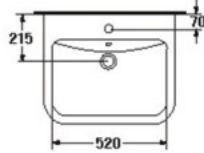

MESMERISE

- Basin 600 mm.
- With Half pedestal
- Color : White

S-4485/4398