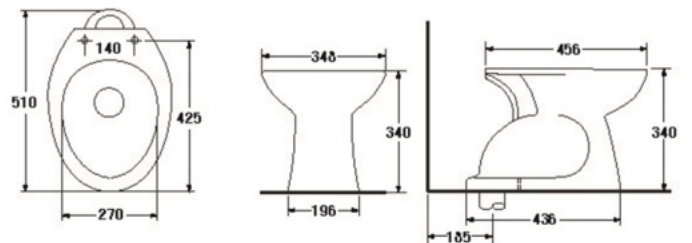

S-2701

HARMON

- Pail Flush WC. (S-Trap)
- 360 x 475 x 360 mm.
- Rough-in 305 mm.
- Color : White

* soft-closing seat is available as option

S-2702

SARA

- Pail Flush (S-Trap)
- 348 x 510 x 340 mm.
- Rough-in 185 mm.
- Color : White