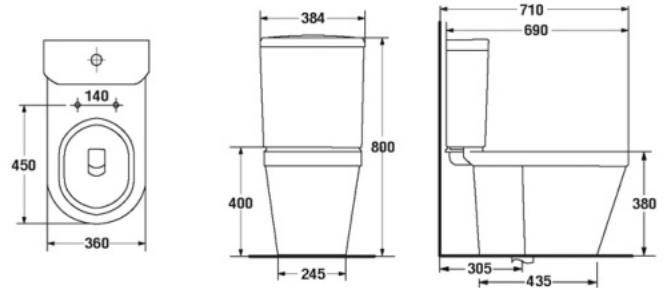

CURVE JUNIOR

- 3/4.5 LPF.
- Close-Coupled WC (S-Trap)
- 384 x 690 x 800 mm.
- Rough-in 305 mm.
- Washdown System
- Color : White