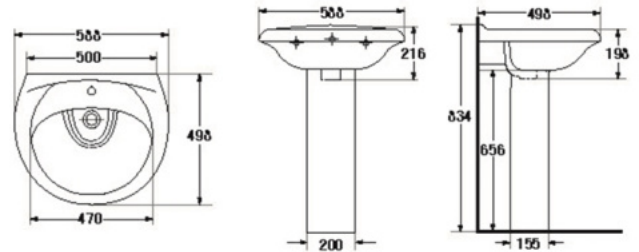

S-4284/4299
JUNIPER

- Basin 600 mm.
- With Full pedestal
- Color : White

S-4381/4391
GRAND VIVA

- Basin 695 mm.
- With Full pedestal
- Color : White

S-4382/4391
VIVA

- Basin 568 mm.
- With Full pedestal
- Color : White