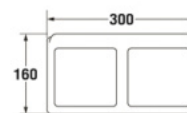

S-7322

PAPER HOLDER (DUO)

- Accessories
- 153 x 168 x 276 mm.
- Color : White

S-7323

PAPER HOLDER (DUO)

- Accessories
- 300 x 177 x 160 mm.
- Color : White

S-7324
PAPER HOLDER

- Accessories
- 160 x 81 x 136 mm.
- Color : White