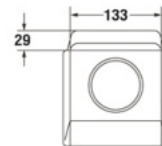

PAPER HOLDER (DUO)

- Accessories
- 153 x 168 x 276 mm.
- Color : White