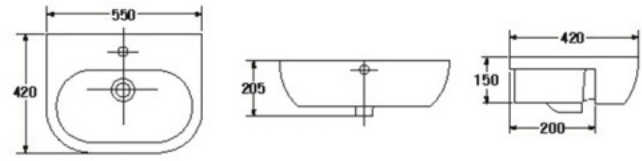

S-4434
CURVE

- Basin 550 mm.
- Half-counter
- Color : White