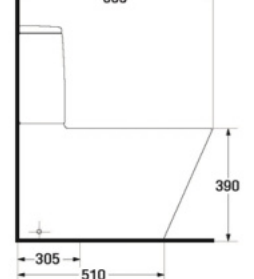

FOCUS

- 3/6 LPF.
- Close-Coupled WC. (S-Trap)
- 370 x 665 x 752 mm.
- Rough-in 305 mm.
- Washdown System
- Color : White

GRAND Designs Award