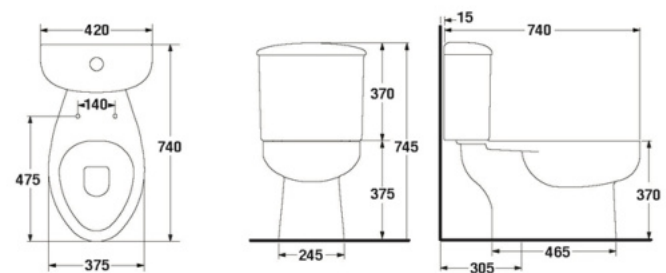

S-1371.1

CURVE JUNIOR

- 3/4.5 LPF.
- Close-Coupled WC (S-Trap)
- 384 x 690 x 800 mm.
- Rough-in 305 mm.
- Washdown System
- Color : White

S-1373.1

TIVOLI

- 4.5 LPF.
- Close-Coupled WC (S-Trap)
- 420 x 740 x 745 mm.
- Rough-in 305 mm.
- Washdown System
- Color : White