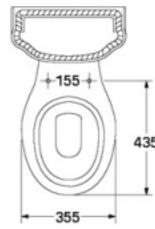

WATER CLOSET S-trap

S-1307.3

EURO STAR REGENT

- 6 LPF.
- Close-Coupled WC. (S-Trap)
- 430 x 715 x 880 mm.
- Rough-in 305 mm.
- Washdown System
- Color : White