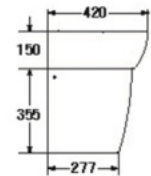

CURVE

- Basin 580 mm.
- With Half pedestal
- Color : White

S-4485/4398