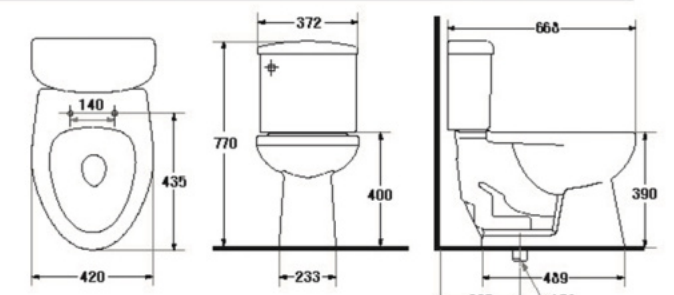

* soft-closing seat is available as option

S-1575.3

SYDNEY

- 6 LFF.
- Close-Coupled WC. (S-Trap)
- 420 x 668 x 770 mm.
- Rough-in 305 mm.
- Siphon Vortex System
- Odor : White

* soft-closing seat is available as option