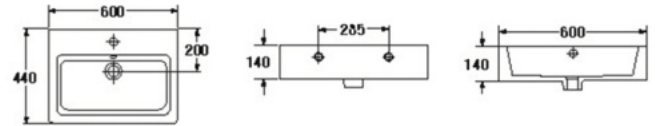

S-4284
JUNIPER

- Basin 600 mm.
- Wall-hung
- Color : White