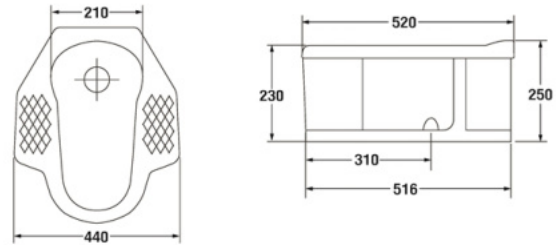

S-5501
PEDESTAL SQUAT

- Squat (S-Trap)
- 440 x 520 x 250 mm.
- Rough-in 310 mm.
- Color : White