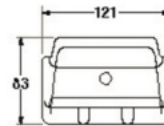

- Accessories
- 80 x 40 x 80 mm.
- Color : White

S-7601

SOAP HOLDER

- Accessories
- 216 x 82 x 116 mm.
- Color : White

S-7602

SOAP HOLDER

- Accessories
- 121 x 83 x 115 mm.
- Color : White

S-7603