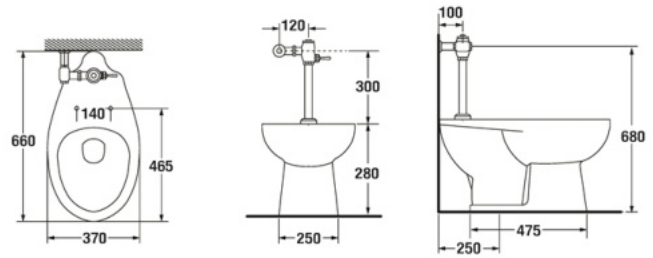

* soft-closing seat is available as option

S-2904
ELONGATE TORONTO

- 6 LFF.
- Flush Valve WC. (S-Trap)
- 370 x 660 x 380 mm.
- Rough-in 250 mm.
- Syphon jet System
- Color : White

* soft-closing seat is available as option