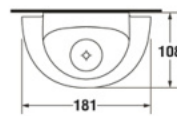

SOAP HOLDER

- Accessories
- 227 x 95 x 127 mm.
- Color : White

S-7302

SOAP HOLDER

- Accessories
- 181 x 108 x 62 mm.
- Color : White

S-7321

PAPER HOLDER

- Accessories
- 154 x 144 x 159 mm.
- Color : White