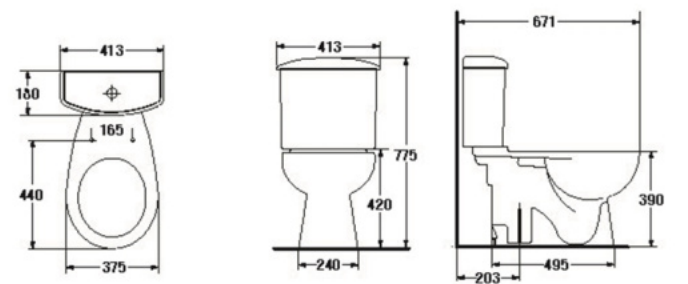

NEW PRECEA

- 6 LFF.
- Close-Coupled WC. (S-Trap)
- 413 x 671 x 775 mm.
- Rough-in 203 mm.
- Washdown System
- Odor : White

* soft-closing seat is available as option