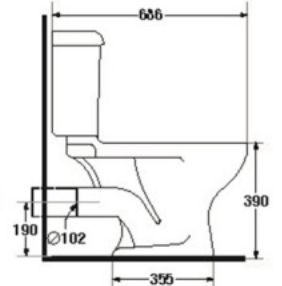

WATER CLOSET P-trap

S-1686.1
CLEO

- 6 LFF.
- Close-Coupled WC (P-Trap)
- 456 x 715 x 755 mm.
- Rough-in 76 mm.
- Siphon Vortex System
- Color : White

* soft-closing seat is available as option

S-1686.3
CLEO

- 6 LFF.
- Close-Coupled WC (P-Trap)
- 456 x 715 x 755 mm.
- Rough-in 76 mm.
- Siphon Vortex System
- Color : White

* soft-closing seat is available as option

S-1687.1
NEW MONICA

- 6 LFF.
- Close-Coupled WC. (P-Trap)
- 410 x 686 x 610 mm.
- Rough-in 76 mm.
- Siphon Vortex System
- Color : White

* soft-closing seat is available as option

S-1687.3
NEW MONICA

- 6 LFF.
- Close-Coupled WC. (P-Trap)
- 410 x 686 x 610 mm.
- Rough-in 76 mm.
- Siphon Vortex System
- Color : White

* soft-closing seat is available as option

S-1688.1
LEGEND (Low P-Trap)

- 3/45 LFF.
- Close-Coupled WC. (High P-Trap)
- 375 x 610 x 780 mm.
- Rough-in 100 mm.
- Washdown System
- Color : White

* soft-closing seat is available as option