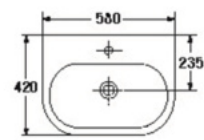

CURVE

- Basin 580 mm.
- With Half pedestal
- Color : White

S-4485/4398