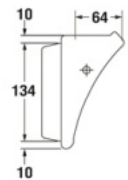

SOAP HOLDER

- Accessories
- 227 x 95 x 127 mm.
- Color : White

S-7302

SOAP HOLDER

- Accessories
- 181 x 108 x 62 mm.
- Color : White

S-7321

PAPER HOLDER

- Accessories
- 154 x 144 x 159 mm.
- Color : White