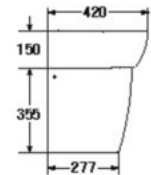

CURVE (Black&White)*

- Basin 580 mm.
- With Half pedestal
- Color : Black / White

*Made to Order
www.starsanitaryware.com