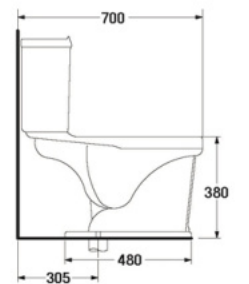

WATER CLOSET S-trap

S-1466.3
MODO

- 3.5 LPF.
- Close-Coupled WC. (S-Trap)
- 370 x 700 x 765 mm.
- Rough-in 305 mm.
- Washdown System
- Color : White

* soft-closing seat is available as option

S-1469.3
ASTER 3.5

- 3.5 LPF.
- Close-Coupled WC. (S-Trap)
- 385 x 680 x 800 mm.
- Rough-in 305 mm.
- Washdown System
- Color : White

* soft-closing seat is available as option

S-1474.1
PLANO 2.75

- 2.75 LPF.
- Close-Coupled WC. (S-Trap)
- 380 x 700 x 755 mm.
- Rough-in 305 mm.
- Washdown System
- Color : White

* soft-closing seat is available as option

S-1492.1
VALENCIA

- 3/4.5 LPF.
- Close-Coupled WC. (S-Trap)
- 380 x 644 x 815 mm.
- Rough-in 305 mm.
- Washdown System
- Color : White

* soft-closing seat is available as option

S-1501.3
NEW RONDO

- 11 LPF.
- Close-Coupled WC. (S-Trap)
- 456 x 700 x 765 mm.
- Rough-in 305 mm.
- Syphon Jet System
- Color : White

* soft-closing seat is available as option