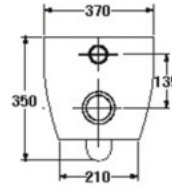

* soft-closing seat is available as option

WATER CLOSET P-trap Wall-Hung

S-2251

CURVE (Wall-Hung)

- 3/6 LFF.
- Wall-hung WC. (P-Trap)
- 370 x 530 x 350 mm.
- Rough-in 250 mm.
- Washdown System
- Color : White