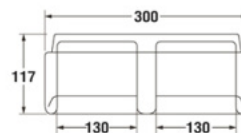

S-7322

PAPER HOLDER (DUO)

- Accessories
- 153 x 168 x 276 mm.
- Color : White

S-7323

PAPER HOLDER (DUO)

- Accessories
- 300 x 177 x 160 mm.
- Color : White

S-7324
PAPER HOLDER

- Accessories
- 160 x 81 x 136 mm.
- Color : White