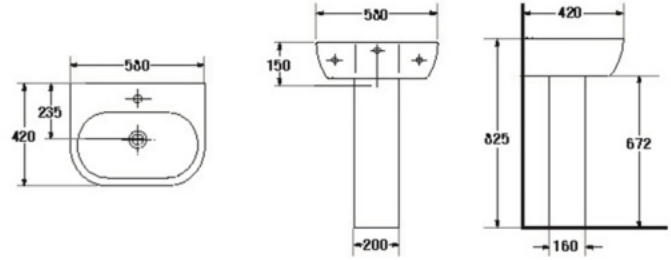

S-4502/4592
VICTORIA

- Basin 510 mm.
- With full pedestal
- Color : White