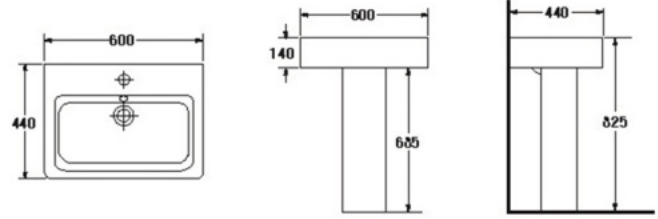

S-4284/4299
JUNIPER

- Basin 600 mm.
- With Full pedestal
- Color : White