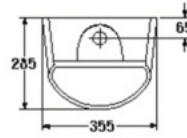

- Squat (S-Trap)
- 425 x 520 x 245 mm.
- Color : White

URINAL

URINAL

S-6101
SENZA (Top Inlet)

- Urinal (Top-Inlet)
- 355 x 285 x 595 mm.
- 520 mm. from the ground
- Color : White

S-6104B
TASCA (Back Inlet)