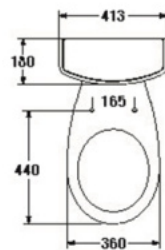

* soft-closing seat is available as option

S-1510
CYNTHIA

- 6 LFF.
- Close-Coupled WC. (S-Trap)
- 413 x 712 x 778 mm.
- Rough-in 250 mm.
- Washdown System
- Color : White

* soft-closing seat is available as option