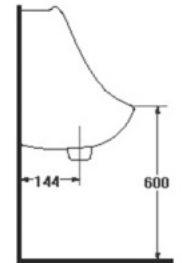

URANUS (Top Inlet)

- Urinal (Top-Inlet)
- 250 x 305 x 415 mm.
- 144 mm. from the ground
- Color : White