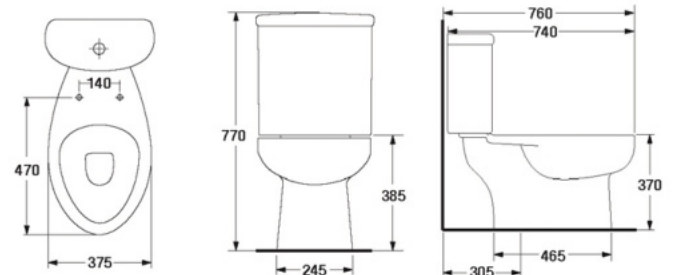

*Made to Order
www.starsanitaryware.com