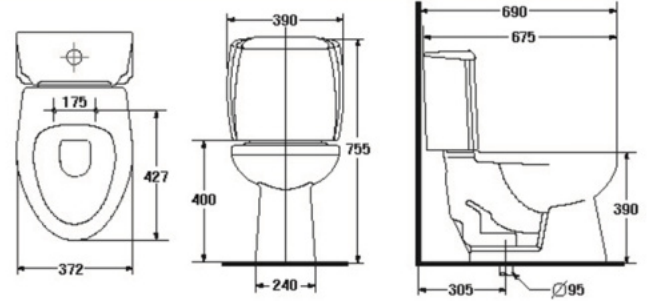

* soft-closing seat is available as option

S-1605

GREATA

- 6 LFF.
- Close-Coupled WC. (S-Trap)
- 300 x 675 x 755 mm.
- Rough-in 305 mm.
- Siphon Vortex System
- Color : White

* soft-closing seat is available as option

S-1605.1

NEW GREATA

- 6 LFF.
- Close-Coupled WC. (S-Trap)
- 300 x 675 x 755 mm.
- Rough-in 305 mm.
- Siphon Vortex System
- Color : White

* soft-closing seat is available as option

S-1607.1

SILVIA

- 6 LFF.
- Close-Coupled WC. (S-Trap)
- 300 x 665 x 783 mm.
- Rough-in 160 mm.
- Washdown System
- Color : White