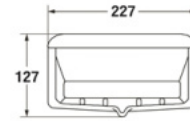

SOAP HOLDER

- Accessories
- 227 x 95 x 127 mm.
- Color : White

S-7302

SOAP HOLDER

- Accessories
- 181 x 108 x 62 mm.
- Color : White

S-7321

PAPER HOLDER

- Accessories
- 154 x 144 x 159 mm.
- Color : White