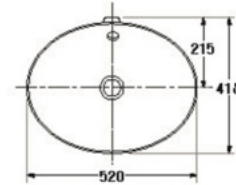

S-4253
OVAL

- Basin 520 mm.
- Counter-top
- Color : White