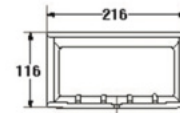

- Accessories
- 80 x 40 x 80 mm.
- Color : White

S-7601

SOAP HOLDER

- Accessories
- 216 x 82 x 116 mm.
- Color : White

S-7602

SOAP HOLDER

- Accessories
- 121 x 83 x 115 mm.
- Color : White

S-7603