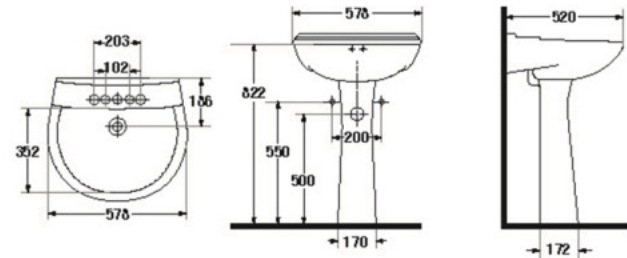

SPENDOUR-ONE

- Basin 578 mm.
- With Full pedestal
- Color : White