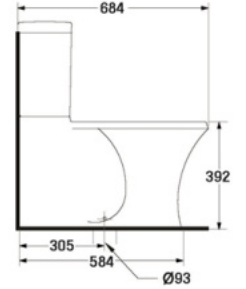

WATER CLOSET S-trap

S-1314.1

SPIRIT

- 3/6 LPF.
- Close-Coupled WC. (S-Trap)
- 387 x 664 x 751 mm.
- Rough-in 305 mm.
- Washdown System
- Color : White