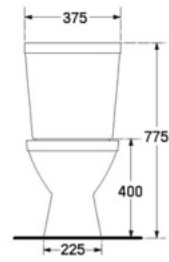

WATER CLOSET S-trap

S-1404.1

PULITO

- 2.75 LPF.
- Close-Coupled WC. (S-Trap)
- 375 x 700 x 775 mm.
- Rough-in 305 mm.
- Washdown System
- Color : White

* soft-closing seat is available as option

S-1406.1

TUSCANY 3.25

- 3.25 LPF.
- Close-Coupled WC. (S-Trap)
- 380 x 715 x 765 mm.
- Rough-in 305 mm.
- Washdown System
- Color : White

* soft-closing seat is available as option

S-1406.3

TUSCANY 3.25

- 3.25 LPF.
- Close-Coupled WC. (S-Trap)
- 380 x 715 x 765 mm.
- Rough-in 305 mm.
- Washdown System
- Color : White

* soft-closing seat is available as option

S-1407.1

NOVITA 2.4

- 2.4 LPF.
- Close-Coupled WC. (S-Trap)
- 375 x 700 x 785 mm.
- Rough-in 305 mm.
- Siphonic Washdown System
- Color : White

* soft-closing seat is available as option

S-1409.3

DASIE 3.5

- 3.5 LPF.
- Close-Coupled WC. (S-Trap)
- 390 x 675 x 785 mm.
- Rough-in 305 mm.
- Washdown System
- Color : White

* soft-closing seat is available as option