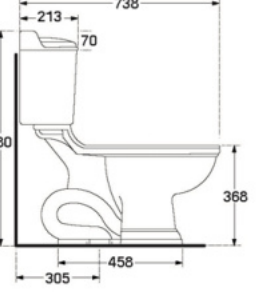

MERIDIAN

- 6 LPF.
- Close-Coupled WC. (S-Trap)
- 508 x 738 x 880 mm.
- Rough-in 305 mm.
- Syphon Vortex System
- Color : White