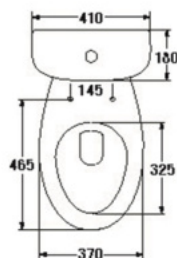

WATER CLOSET P-trap

S-1483.1
GRAVITY 2.5

- 2.5 LFF.
- Close-Coupled WC. (P-Trap)
- 355 x 650 x 615 mm.
- Rough-in 100+ mm.
- Siphonic Washdown System
- Odor : White

S-1583
CASTELL

- 11 LFF.
- Close-Coupled WC. (P-Trap)
- 456 x 705 x 600 mm.
- Rough-in 200 mm.
- Washdown System
- Odor : White

* soft-closing seat is available as option

S-1583.1
CASTELL

- 11 LFF.
- Close-Coupled WC. (P-Trap)
- 456 x 705 x 600 mm.
- Rough-in 200 mm.
- Washdown System
- Odor : White

* soft-closing seat is available as option

S-1583.3
CASTELL

- 11 LFF.
- Close-Coupled WC. (P-Trap)
- 456 x 705 x 600 mm.
- Rough-in 200 mm.
- Washdown System
- Odor : White

* soft-closing seat is available as option

S-1484.1
CESAR

- 6 LFF.
- Close-Coupled WC. (P-Trap)
- 410 x 715 x 775 mm.
- Rough-in 75 mm.
- Siphon Jet System
- Odor : White

* soft-closing seat is available as option