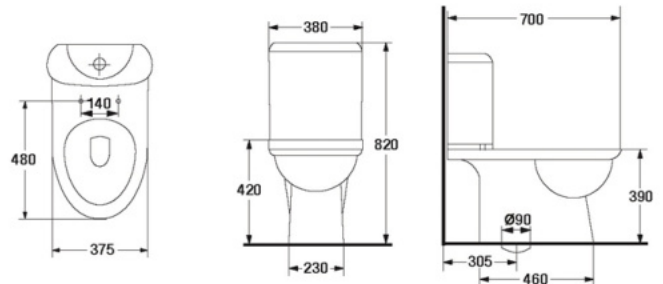

S-1320.1
TICON

- 3/6 LFF.
- Close-Coupled WC. (S-Trap)
- 380 x 670 x 770 mm.
- Rough-in 305 mm.
- Washdown System
- Color : White