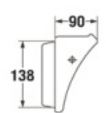

S-7322

PAPER HOLDER (DUO)

- Accessories
- 153 x 168 x 276 mm.
- Color : White

S-7323

PAPER HOLDER (DUO)

- Accessories
- 300 x 177 x 160 mm.
- Color : White

S-7324
PAPER HOLDER

- Accessories
- 160 x 81 x 136 mm.
- Color : White