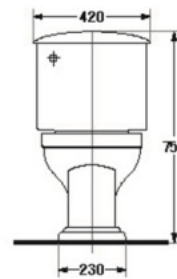

WATER CLOSET S-trap

S-1609
SANDY

- 6 LFF.
- Close-Coupled WC. (S-Trap)
- 420 x 685 x 750 mm.
- Rough-in 305 mm.
- Washdown System
- Color : White

* soft-closing seat is available as option

S-1609.1
NEW SANDY

- 6 LFF.
- Close-Coupled WC. (S-Trap)
- 420 x 685 x 750 mm.
- Rough-in 305 mm.
- Washdown System
- Color : White

* soft-closing seat is available as option

S-1609.3
NEW SANDY

- 6 LFF.
- Close-Coupled WC. (S-Trap)
- 420 x 685 x 750 mm.
- Rough-in 305 mm.
- Washdown System
- Color : White

* soft-closing seat is available as option

S-1510
CYNTHIA

- 6 LFF.
- Close-Coupled WC. (S-Trap)
- 413 x 712 x 778 mm.
- Rough-in 250 mm.
- Washdown System
- Color : White

* soft-closing seat is available as option

S-1510.1
CYNTHIA

- 6 LFF.
- Close-Coupled WC. (S-Trap)
- 413 x 712 x 778 mm.
- Rough-in 250 mm.
- Washdown System
- Color : White

* soft-closing seat is available as option