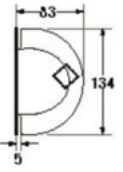

ACCESSORIES

S-7383

TOWEL BAR

- Accessories
- 655 x 82 x 132 mm.
- Color : White