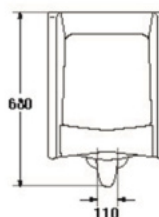

S-6901
HAMILTON (Top Inlet)

- Urinal (Top-Inlet)
- 460 x 300 x 660 mm.
- 520 mm. from the ground
- Color : White