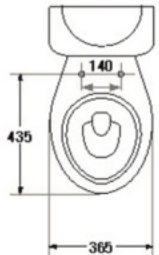

S-1540.3
DECO

- 5 LFF.
- Close-Coupled WC. (S-Trap)
- 385 x 655 x 800 mm.
- Rough-in 305 mm.
- Washdown System
- Odor : White

* soft-closing seat is available as option

WATER CLOSET S-trap

S-1560.3

LUSSO

- 5 LFF.
- Close-Coupled WC. (S-Trap)
- 375 x 655 x 770 mm.
- Rough-in 305 mm.
- Washdown System
- Odor : White