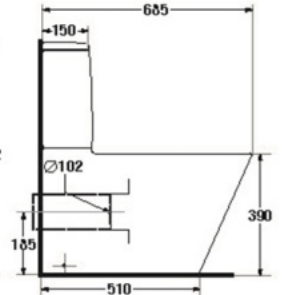

FOCUS

- 3/6 LFF.
- Close-Coupled WC. (P-Trap)
- 370 x 685 x 752 mm.
- Rough-in 180+ mm.
- Washdown System
- Odor : White