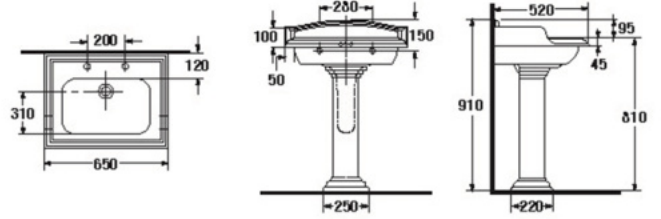

* soft-closing seat is available as option

S-4181.3/4492

TRADITION SQUARE

- Basin 650 mm.
- With Full pedestal
- Color : White

S-4182/4191

GRAND SENZA

- Basin 657 mm.
- With full pedestal
- Color : White

S-4183/4191