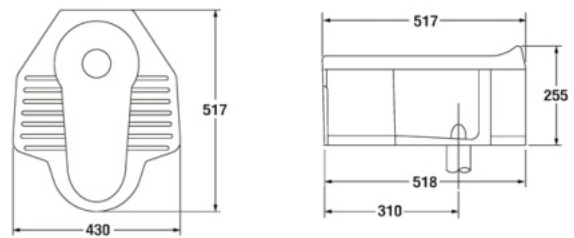

S-5501
PEDESTAL SQUAT

- Squat (S-Trap)
- 440 x 520 x 250 mm.
- Rough-in 310 mm.
- Color : White

S-5981
PEDESTAL SQUAT

- Squat (S-Trap)
- 430 x 517 x 255 mm.
- Rough-in 310 mm.
- Color : White

S-5702
SQUAT