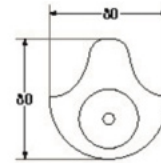

- Accessories
- 80 x 40 x 80 mm.
- Color : White

S-7601

SOAP HOLDER

- Accessories
- 216 x 82 x 116 mm.
- Color : White

S-7602

SOAP HOLDER

- Accessories
- 121 x 83 x 115 mm.
- Color : White

S-7603