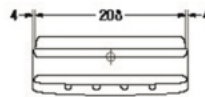

SOAP HOLDER

- Accessories
- 216 x 82 x 116 mm.
- Color : White