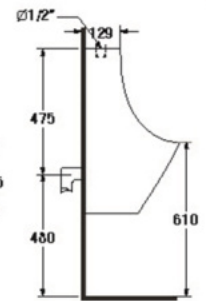

S-6104
TASCA (Top Inlet)

- Urinal (Top-Inlet)
- 380 x 340 x 600 mm.
- 520 mm. from the ground
- Color : White