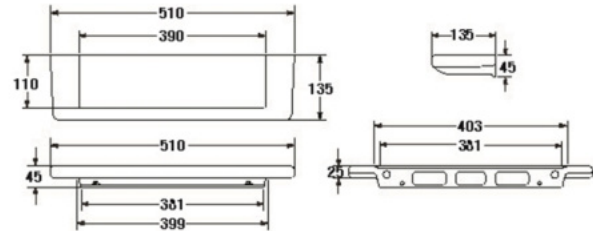

S-7362
SHALE CERAMIC

- Accessories
- 510 x 135 x 45 mm.
- Color : White