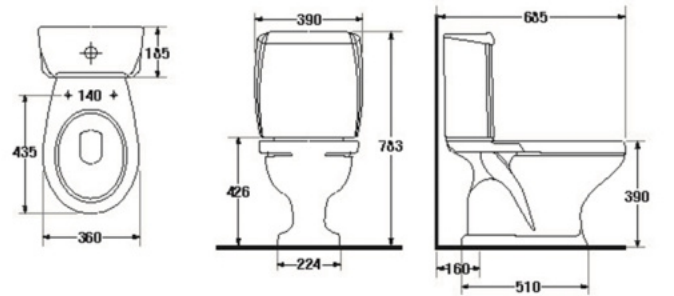

SILVIA

- 6 LFF.
- Close-Coupled WC. (S-Trap)
- 300 x 665 x 783 mm.
- Rough-in 160 mm.
- Washdown System
- Color : White

* soft-closing seat is available as option