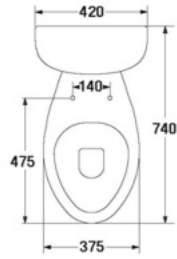

WATER CLOSET S-trap

S-1373.3
TIVOLI

- 4.5 LFF.
- Close-Coupled WC. (S-Trap)
- 420 x 740 x 745 mm.
- Rough-in 305 mm.
- Washdown System
- Color : White