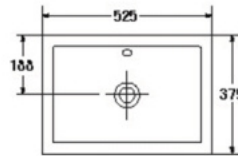

S-4252
TAMBURO

- Basin 375 mm.
- Counter-top
- Color : White

S-4253
OVAL

- Basin 520 mm.
- Counter-top
- Color : White

S-4255
OSSUTO

- Basin 525 mm.
- Counter-top
- Color : White

*Made to Order
www.starsanitaryware.com