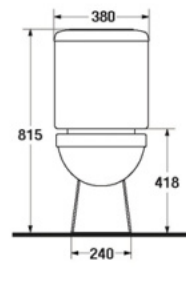

- 3.5 LPF.
- Close-Coupled WC. (S-Trap)
- 385 x 680 x 800 mm.
- Rough-in 305 mm.
- Washdown System
- Color : White

* soft-closing seat is available as option

S-1474.1
PLANO 2.75

- 2.75 LPF.
- Close-Coupled WC. (S-Trap)
- 380 x 700 x 755 mm.
- Rough-in 305 mm.
- Washdown System
- Color : White

* soft-closing seat is available as option

S-1492.1
VALENCIA

- 3/4.5 LPF.
- Close-Coupled WC. (S-Trap)
- 380 x 644 x 815 mm.
- Rough-in 305 mm.
- Washdown System
- Color : White

* soft-closing seat is available as option