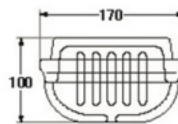

SOAP HOLDER

- Accessories
- 170 x 100 x 171 mm.
- Color : White