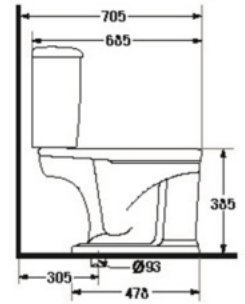

WATER CLOSET S-trap

S-1609
SANDY

- 6 LFF.
- Close-Coupled WC. (S-Trap)
- 420 x 685 x 750 mm.
- Rough-in 305 mm.
- Washdown System
- Color : White

* soft-closing seat is available as option

S-1609.1
NEW SANDY

- 6 LFF.
- Close-Coupled WC. (S-Trap)
- 420 x 685 x 750 mm.
- Rough-in 305 mm.
- Washdown System
- Color : White

* soft-closing seat is available as option

S-1609.3
NEW SANDY

- 6 LFF.
- Close-Coupled WC. (S-Trap)
- 420 x 685 x 750 mm.
- Rough-in 305 mm.
- Washdown System
- Color : White

* soft-closing seat is available as option

S-1510
CYNTHIA

- 6 LFF.
- Close-Coupled WC. (S-Trap)
- 413 x 712 x 778 mm.
- Rough-in 250 mm.
- Washdown System
- Color : White

* soft-closing seat is available as option

S-1510.1
CYNTHIA

- 6 LFF.
- Close-Coupled WC. (S-Trap)
- 413 x 712 x 778 mm.
- Rough-in 250 mm.
- Washdown System
- Color : White

* soft-closing seat is available as option