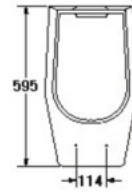

- Squat (S-Trap)
- 425 x 520 x 245 mm.
- Color : White

URINAL

URINAL

S-6101
SENZA (Top Inlet)

- Urinal (Top-Inlet)
- 355 x 285 x 595 mm.
- 520 mm. from the ground
- Color : White

S-6104B
TASCA (Back Inlet)