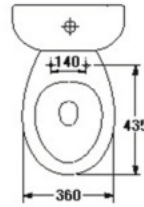

WATER CLOSET S-trap

S-1609
SANDY

- 6 LFF.
- Close-Coupled WC. (S-Trap)
- 420 x 685 x 750 mm.
- Rough-in 305 mm.
- Washdown System
- Color : White

* soft-closing seat is available as option

S-1609.1
NEW SANDY

- 6 LFF.
- Close-Coupled WC. (S-Trap)
- 420 x 685 x 750 mm.
- Rough-in 305 mm.
- Washdown System
- Color : White

* soft-closing seat is available as option

S-1609.3
NEW SANDY

- 6 LFF.
- Close-Coupled WC. (S-Trap)
- 420 x 685 x 750 mm.
- Rough-in 305 mm.
- Washdown System
- Color : White

* soft-closing seat is available as option

S-1510
CYNTHIA

- 6 LFF.
- Close-Coupled WC. (S-Trap)
- 413 x 712 x 778 mm.
- Rough-in 250 mm.
- Washdown System
- Color : White

* soft-closing seat is available as option

S-1510.1
CYNTHIA

- 6 LFF.
- Close-Coupled WC. (S-Trap)
- 413 x 712 x 778 mm.
- Rough-in 250 mm.
- Washdown System
- Color : White

* soft-closing seat is available as option