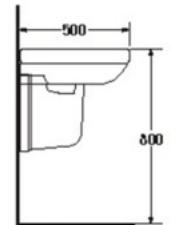

MESMERISE

- Basin 600 mm.
- With Half pedestal
- Color : White

S-4485/4398