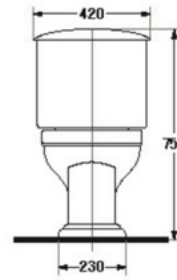

WATER CLOSET S-trap

S-1609
SANDY

- 6 LFF.
- Close-Coupled WC. (S-Trap)
- 420 x 685 x 750 mm.
- Rough-in 305 mm.
- Washdown System
- Color : White

* soft-closing seat is available as option

S-1609.1
NEW SANDY

- 6 LFF.
- Close-Coupled WC. (S-Trap)
- 420 x 685 x 750 mm.
- Rough-in 305 mm.
- Washdown System
- Color : White

* soft-closing seat is available as option

S-1609.3
NEW SANDY

- 6 LFF.
- Close-Coupled WC. (S-Trap)
- 420 x 685 x 750 mm.
- Rough-in 305 mm.
- Washdown System
- Color : White

* soft-closing seat is available as option

S-1510
CYNTHIA

- 6 LFF.
- Close-Coupled WC. (S-Trap)
- 413 x 712 x 778 mm.
- Rough-in 250 mm.
- Washdown System
- Color : White

* soft-closing seat is available as option

S-1510.1
CYNTHIA

- 6 LFF.
- Close-Coupled WC. (S-Trap)
- 413 x 712 x 778 mm.
- Rough-in 250 mm.
- Washdown System
- Color : White

* soft-closing seat is available as option