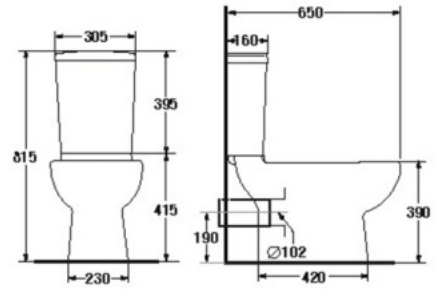

S-1481.1

VALENCIA

- 3/6 LFF.
- Close-Coupled WC. (P-Trap)
- 380 x 664 x 815 mm.
- Rough-in 185 mm.
- Washdown System
- Color : White

WATER CLOSET P-trap

S-1483.1
GRAVITY 2.5

- 2.5 LFF.
- Close-Coupled WC. (P-Trap)
- 355 x 650 x 615 mm.
- Rough-in 100+ mm.
- Siphonic Washdown System
- Odor : White