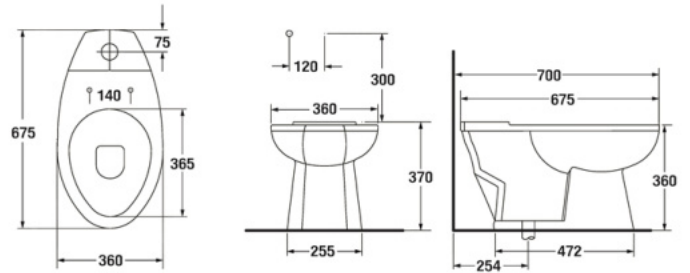

FLUSH VALVE / CONVENTIONAL TOILET
Pail Flush & Squat

S-2903
HEXAGON

- 12 LFF.
- Flush Valve WC. (S-Trap)
- 360 x 675 x 370 mm.
- Rough-in 254 mm.
- Syphon Jet System
- Color : White

* soft-closing seat is available as option