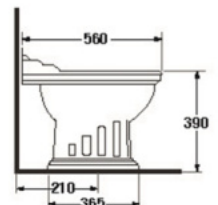

EURO STAR CLASSIC BIDET

- Bidet
- 360 x 560 x 465 mm.
- Rough-in 210 mm.
- Color : White