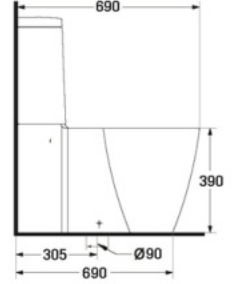

SPIRIT

- 3/6 LPF.
- Close-Coupled WC. (S-Trap)
- 387 x 664 x 751 mm.
- Rough-in 305 mm.
- Washdown System
- Color : White

S-1315.1

LOFTY

- 3/6 LPF.
- Close-Coupled WC. (S-Trap)
- 400 x 690 x 805 mm.
- Rough-in 305 mm.
- Washdown System
- Color : White