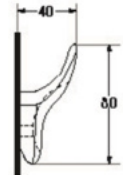

- Accessories
- 80 x 40 x 80 mm.
- Color : White

S-7601

SOAP HOLDER

- Accessories
- 216 x 82 x 116 mm.
- Color : White

S-7602

SOAP HOLDER

- Accessories
- 121 x 83 x 115 mm.
- Color : White

S-7603