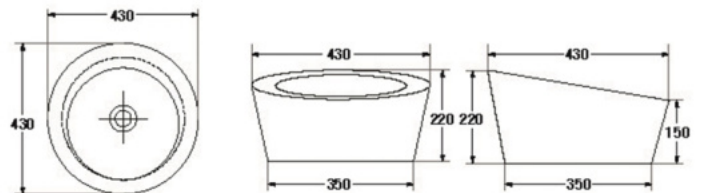

SEA PEARL

- Basin 520 mm.
- Counter-top
- Color : White

S-4248

LOFTY

- Basin 430 mm.
- Counter-top
- Color : White

*Made to Order
www.starsanitaryware.com

WASH BASIN Above Counter

S-4249
ANGULAR