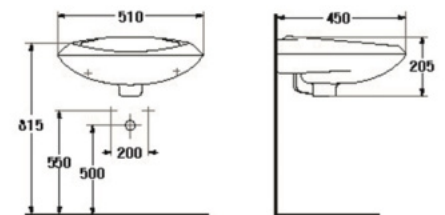

VICTORIA

- Basin 510 mm.
- Wall-hung
- Color : White