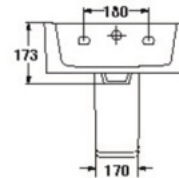

JUNIOR JUNIPER

- Basin 400 mm.
- With Half pedestal
- Color : White

S-4483/4392