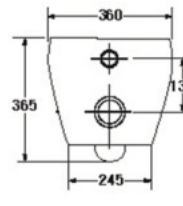

VALENCIA (Wall-Hung)

- 3/6 LFF.
- Wall-hung WC. (P-Trap)
- 360 x 530 x 365 mm.
- Rough-in 250 mm.
- Washdown System
- Color : White