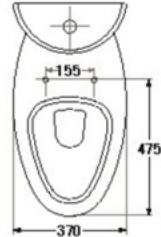

FOCUS

- 3/6 LFF.
- Close-Coupled WC. (P-Trap)
- 370 x 685 x 752 mm.
- Rough-in 180+ mm.
- Washdown System
- Odor : White