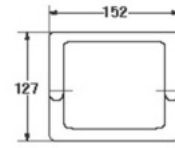

SOAP HOLDER

- Accessories
- 170 x 100 x 171 mm.
- Color : White

S-7521

PAPER HOLDER

- Accessories
- 152 x 88 x 127 mm.
- Color : White

S-7522

PAPER HOLDER (DUO)

- Accessories
- 280 x 84 x 130 mm.
- Color : White