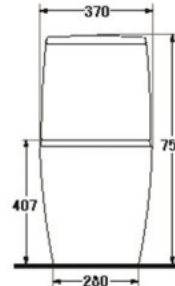

FOCUS

- 3/6 LFF.
- Close-Coupled WC. (P-Trap)
- 370 x 685 x 752 mm.
- Rough-in 180+ mm.
- Washdown System
- Odor : White