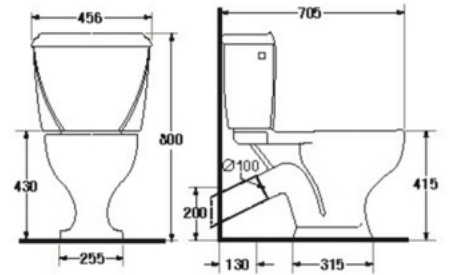

S-1583
CASTELL

- 11 LFF.
- Close-Coupled WC. (P-Trap)
- 456 x 705 x 600 mm.
- Rough-in 200 mm.
- Washdown System
- Odor : White

* soft-closing seat is available as option