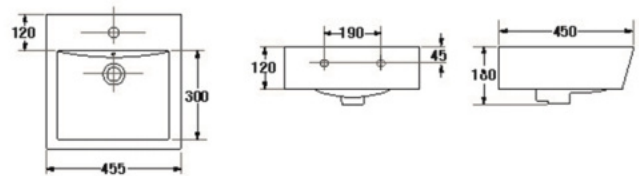

S-4404
JUNIOR UPLIFT

- Basin 455 mm.
- Wall-hung
- Color : White