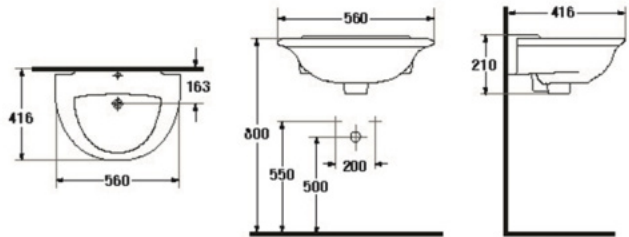

CLAUDIA

- Basin 560 mm.
- Wall-hung
- Color : White