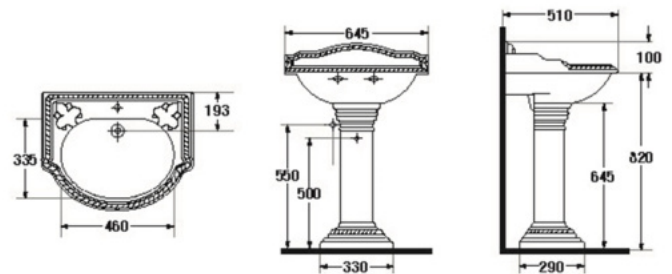

SPENDOUR-ONE

- Basin 578 mm.
- With Full pedestal
- Color : White

S-4183/4692

SPENDOUR-TWO

- Basin 578 mm.
- With Full pedestal
- Color : White

S-4184/4194

EURO STAR REGENT

- Basin 645 mm.
- With Full pedestal
- Color : White