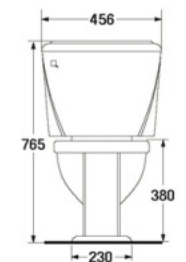

WATER CLOSET S-trap

S-1466.3
MODO

- 3.5 LPF.
- Close-Coupled WC. (S-Trap)
- 370 x 700 x 765 mm.
- Rough-in 305 mm.
- Washdown System
- Color : White

* soft-closing seat is available as option

S-1469.3
ASTER 3.5

- 3.5 LPF.
- Close-Coupled WC. (S-Trap)
- 385 x 680 x 800 mm.
- Rough-in 305 mm.
- Washdown System
- Color : White

* soft-closing seat is available as option

S-1474.1
PLANO 2.75

- 2.75 LPF.
- Close-Coupled WC. (S-Trap)
- 380 x 700 x 755 mm.
- Rough-in 305 mm.
- Washdown System
- Color : White

* soft-closing seat is available as option

S-1492.1
VALENCIA

- 3/4.5 LPF.
- Close-Coupled WC. (S-Trap)
- 380 x 644 x 815 mm.
- Rough-in 305 mm.
- Washdown System
- Color : White

* soft-closing seat is available as option

S-1501.3
NEW RONDO

- 11 LPF.
- Close-Coupled WC. (S-Trap)
- 456 x 700 x 765 mm.
- Rough-in 305 mm.
- Syphon Jet System
- Color : White

* soft-closing seat is available as option