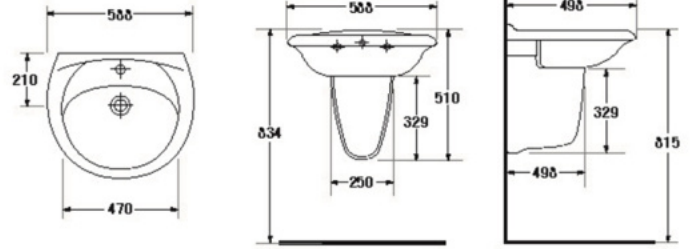

WASH BASIN Half-Pedestal

S-4382/4392

VALENCIA

- Basin 568 mm.
- With Half pedestal
- Color : White