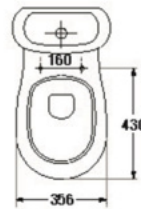

VALENCIA

- 3/6 LFF.
- Close-Coupled WC. (P-Trap)
- 380 x 664 x 815 mm.
- Rough-in 185 mm.
- Washdown System
- Color : White