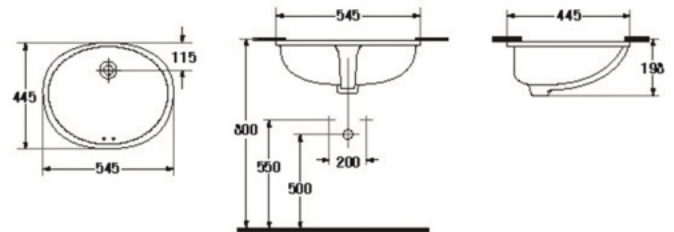

- Basin 550 mm.
- Half-counter
- Color : White

S-4437
JUNIPER

- Basin 550 mm.
- Half-counter
- Color : White

S-4632
CANEGIE

- Basin 468 mm.
- Counter-top
- Color : White

S-4962
MALAREN

- Basin 545 mm.
- Under-counter
- Color : White