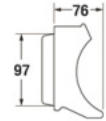

SOAP HOLDER

- Accessories
- 227 x 95 x 127 mm.
- Color : White

S-7302

SOAP HOLDER

- Accessories
- 181 x 108 x 62 mm.
- Color : White

S-7321

PAPER HOLDER

- Accessories
- 154 x 144 x 159 mm.
- Color : White