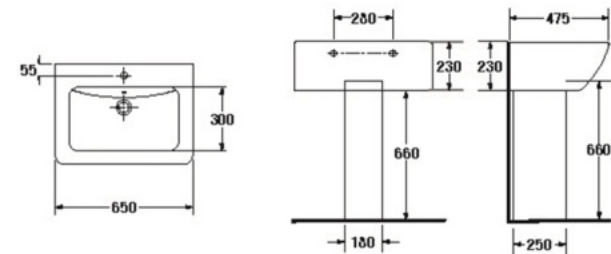

MERIDIAN

- Basin 584 mm.
- With Full pedestal
- Color : White

S-4282/4295

UPLIFT

- Basin 650 mm.
- With full pedestal
- Color : White

S-4283/4296

MOLOKO

- Basin 610 mm.
- With Full pedestal
- Color : White