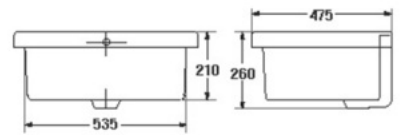

SERVICE SINK 24"

- Service Sink 630 mm.
- Color : White