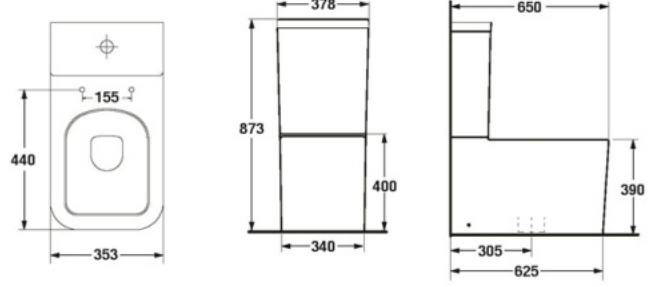

WATER CLOSET S-trap

S-1324.1

JUNIPER

- 3/6 LPF.
- Close-Coupled WC (S-Trap)
- 378 x 650 x 873 mm.
- Rough-in 305 mm.
- Washdown System
- Color : White