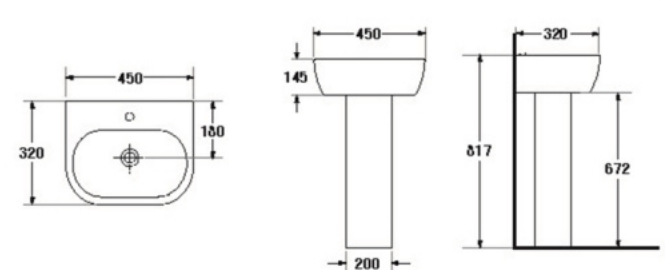

S-4387/4491
CURVE (Black&White)*

- Basin 650 mm.
- With Full pedestal
- Color : Black / White

S-4388/4491
INNOCENCE

- Basin 600 mm.
- With Full pedestal
- Color : White

S-4408/4491
JUNIOR CURVE

- Basin 450 mm.
- With Full pedestal
- Color : White