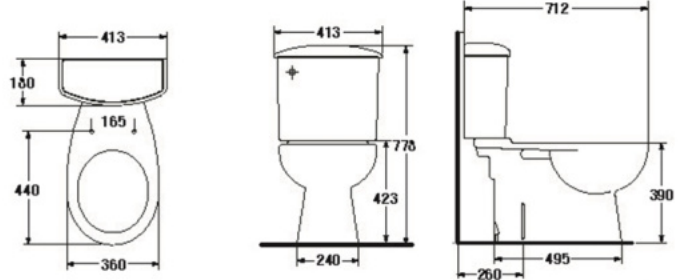

WATER CLOSET S-trap

S-1510.3

CYNTHIA

- 6 LFF.
- Close-Coupled WC. (S-Trap)
- 413 x 712 x 775 mm.
- Rough-in 230 mm.
- Washdown System
- Odor : White

* soft-closing seat is available as option