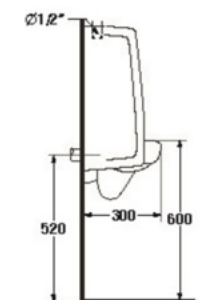

S-6901
HAMILTON (Top Inlet)

- Urinal (Top-Inlet)
- 460 x 300 x 660 mm.
- 520 mm. from the ground
- Color : White