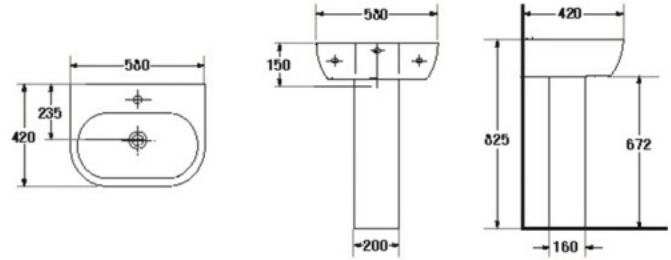

WASH BASIN Full-Pedestal
Half-Pedestal

S-4485/4491
CURVE

- Basin 560 mm.
- With Full pedestal
- Color : White

S-4485/4491
CURVE (Black&White)*

- Basin 560 mm.
- With Full pedestal
- Color : White