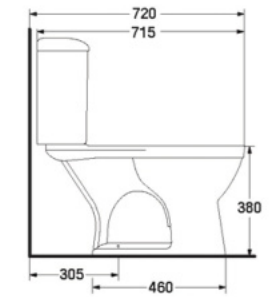

WATER CLOSET S-trap

S-1404.1

PULITO

- 2.75 LPF.
- Close-Coupled WC. (S-Trap)
- 375 x 700 x 775 mm.
- Rough-in 305 mm.
- Washdown System
- Color : White

* soft-closing seat is available as option

S-1406.1

TUSCANY 3.25

- 3.25 LPF.
- Close-Coupled WC. (S-Trap)
- 380 x 715 x 765 mm.
- Rough-in 305 mm.
- Washdown System
- Color : White

* soft-closing seat is available as option

S-1406.3

TUSCANY 3.25

- 3.25 LPF.
- Close-Coupled WC. (S-Trap)
- 380 x 715 x 765 mm.
- Rough-in 305 mm.
- Washdown System
- Color : White

* soft-closing seat is available as option

S-1407.1

NOVITA 2.4

- 2.4 LPF.
- Close-Coupled WC. (S-Trap)
- 375 x 700 x 785 mm.
- Rough-in 305 mm.
- Siphonic Washdown System
- Color : White

* soft-closing seat is available as option

S-1409.3

DASIE 3.5

- 3.5 LPF.
- Close-Coupled WC. (S-Trap)
- 390 x 675 x 785 mm.
- Rough-in 305 mm.
- Washdown System
- Color : White

* soft-closing seat is available as option