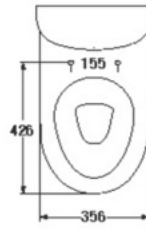

WATER CLOSET P-trap

S-1668.3

LEGEND (Low P-Trap)

- 3/4.5 LFF.
- Close-Coupled WC. (High P-Trap)
- 375 x 610 x 780 mm.
- Rough-in 100 mm.
- Washdown System
- Odor : White

* soft-closing seat is available as option

S-1668.1

LEGEND (High P-Trap)

- 3/4.5 LFF.
- Close-Coupled WC. (High P-Trap)
- 375 x 610 x 780 mm.
- Rough-in 100 mm.
- Washdown System
- Odor : White

* soft-closing seat is available as option

S-1668.3

LEGEND (High P-Trap)

- 3/4.5 LFF.
- Close-Coupled WC. (High P-Trap)
- 375 x 610 x 780 mm.
- Rough-in 100 mm.
- Washdown System
- Odor : White

* soft-closing seat is available as option