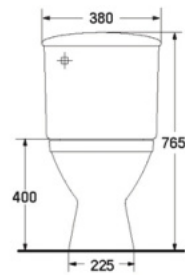

WATER CLOSET S-trap

S-1404.1

PULITO

- 2.75 LPF.
- Close-Coupled WC. (S-Trap)
- 375 x 700 x 775 mm.
- Rough-in 305 mm.
- Washdown System
- Color : White

* soft-closing seat is available as option

S-1406.1

TUSCANY 3.25

- 3.25 LPF.
- Close-Coupled WC. (S-Trap)
- 380 x 715 x 765 mm.
- Rough-in 305 mm.
- Washdown System
- Color : White

* soft-closing seat is available as option

S-1406.3

TUSCANY 3.25

- 3.25 LPF.
- Close-Coupled WC. (S-Trap)
- 380 x 715 x 765 mm.
- Rough-in 305 mm.
- Washdown System
- Color : White

* soft-closing seat is available as option

S-1407.1

NOVITA 2.4

- 2.4 LPF.
- Close-Coupled WC. (S-Trap)
- 375 x 700 x 785 mm.
- Rough-in 305 mm.
- Siphonic Washdown System
- Color : White

* soft-closing seat is available as option

S-1409.3

DASIE 3.5

- 3.5 LPF.
- Close-Coupled WC. (S-Trap)
- 390 x 675 x 785 mm.
- Rough-in 305 mm.
- Washdown System
- Color : White

* soft-closing seat is available as option