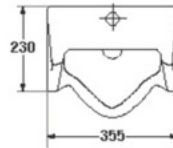

S-6902

VICTOR (Top Inlet)

- Urinal (Top-Inlet)
- 465 x 280 x 730 mm.
- 520 mm. from the ground
- Color : White

S-6904

PLANET (Top Inlet)

- Urinal (Top-Inlet)
- 355 x 307 x 620 mm.
- 520 mm. from the ground
- Color : White