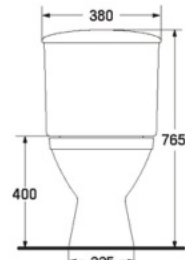

* soft-closing seat is available as option

S-1406.1

TUSCANY 3.25

- 3.25 LPF.
- Close-Coupled WC. (S-Trap)
- 380 x 715 x 765 mm.
- Rough-in 305 mm.
- Washdown System
- Color : White

* soft-closing seat is available as option