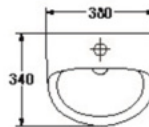

S-6104
TASCA (Top Inlet)

- Urinal (Top-Inlet)
- 380 x 340 x 600 mm.
- 520 mm. from the ground
- Color : White