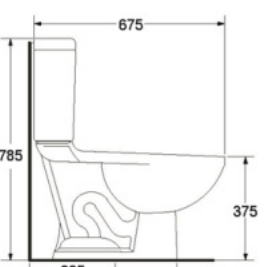

* soft-closing seat is available as option

S-1409.3

DASIE 3.5

- 3.5 LPF.
- Close-Coupled WC. (S-Trap)
- 390 x 675 x 785 mm.
- Rough-in 305 mm.
- Washdown System
- Color : White

* soft-closing seat is available as option