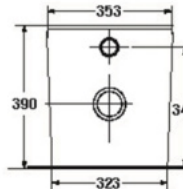

JUNIPER (Back to Wall)

- 3/6 LFF.
- Back to wall WC. (P-Trap)
- 353 x 510 x 390 mm.
- Rough-in 180 mm.
- Washdown System
- Color : White