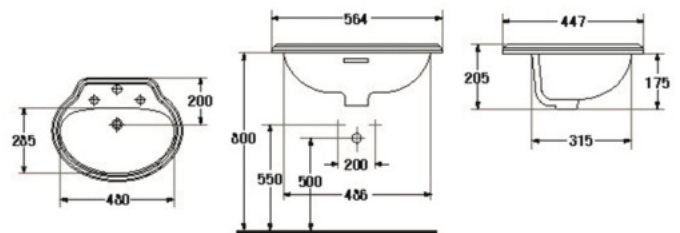

S-4245
NATURAL

- Basin 564 mm.
- Counter-top
- Color : White