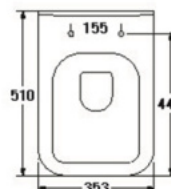

JUNIPER (Back to Wall)

- 3/6 LFF.
- Back to wall WC. (P-Trap)
- 353 x 510 x 390 mm.
- Rough-in 180 mm.
- Washdown System
- Color : White