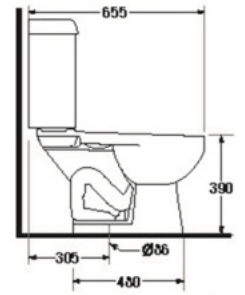

WATER CLOSET S-trap

S-1517.1
VIVA

- 3/6 LFF.
- Close-Coupled WC. (S-Trap)
- 380 x 600 x 815 mm.
- Rough-in 250 mm.
- Washdown System
- Odor : White

* soft-closing seat is available as option

S-1520.1
PANDA

- 5 LFF.
- Close-Coupled WC. (S-Trap)
- 410 x 655 x 800 mm.
- Rough-in 305 mm.
- Washdown System
- Color : White

* soft-closing seat is available as option

S-1520.3
PANDA

- 5 LFF.
- Close-Coupled WC. (S-Trap)
- 410 x 655 x 800 mm.
- Rough-in 305 mm.
- Washdown System
- Color : White

* soft-closing seat is available as option

S-1530.3
SANTA

- 5 LFF.
- Close-Coupled WC. (S-Trap)
- 385 x 655 x 800 mm.
- Rough-in 305 mm.
- Washdown System
- Odor : White

* soft-closing seat is available as option

S-1540.3
DECO

- 5 LFF.
- Close-Coupled WC. (S-Trap)
- 385 x 655 x 800 mm.
- Rough-in 305 mm.
- Washdown System
- Odor : White

* soft-closing seat is available as option