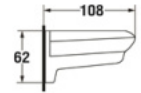

SOAP HOLDER

- Accessories
- 227 x 95 x 127 mm.
- Color : White

S-7302

SOAP HOLDER

- Accessories
- 181 x 108 x 62 mm.
- Color : White

S-7321

PAPER HOLDER

- Accessories
- 154 x 144 x 159 mm.
- Color : White