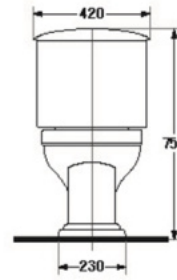

* soft-closing seat is available as option

WATER CLOSET S-trap

S-1609
SANDY

- 6 LFF.
- Close-Coupled WC. (S-Trap)
- 420 x 685 x 750 mm.
- Rough-in 305 mm.
- Washdown System
- Color : White

* soft-closing seat is available as option