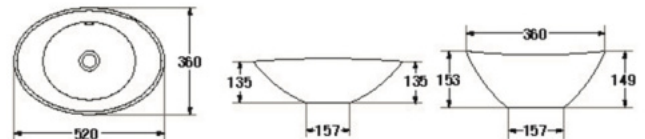

SEA PEARL

- Basin 520 mm.
- Counter-top
- Color : White

S-4248