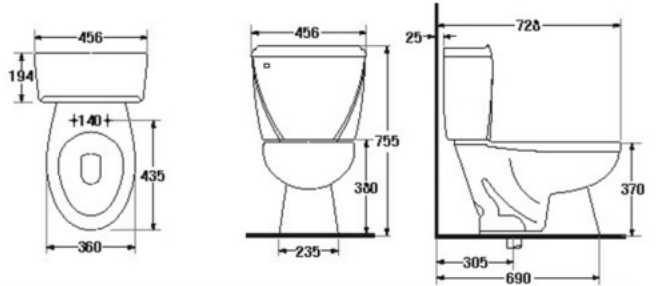

CODA

- 12 LFF.
- Close-Coupled WC. (S-Trap)
- 456 x 728 x 755 mm.
- Rough-in 305 mm.
- Washdown System
- Color : White

* soft-closing seat is available as option