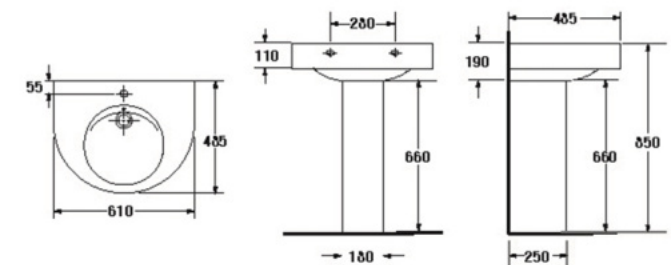

MERIDIAN

- Basin 584 mm.
- With Full pedestal
- Color : White

S-4282/4295

UPLIFT

- Basin 650 mm.
- With full pedestal
- Color : White

S-4283/4296

MOLOKO

- Basin 610 mm.
- With Full pedestal
- Color : White