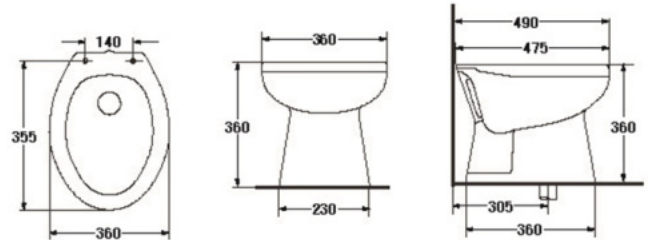

HARMON

- Pail Flush WC. (S-Trap)
- 360 x 475 x 360 mm.
- Rough-in 305 mm.
- Color : White

* soft-closing seat is available as option

S-2702