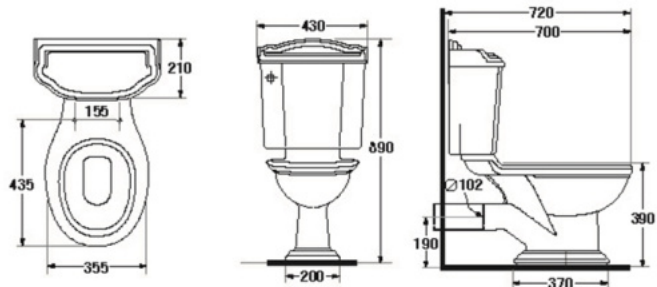

- 6 LFF.
- Close-Coupled WC. (P-Trap)
- 430 x 700 x 890 mm.
- Rough-in 100 mm.
- Washdown System
- Color : White

* soft-closing seat is available as option

WATER CLOSET P-trap

S-1386.3

EURO STAR CLASSIC

- 6 LFF.
- Close-Coupled WC. (P-Trap)
- 430 x 700 x 690 mm.
- Rough-in 100 mm.
- Washdown System
- Odor : White