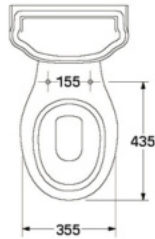

EURO STAR NATURAL

- 6 LPF.
- Close-Coupled WC. (S-Trap)
- 430 x 715 x 880 mm.
- Rough-in 305 mm.
- Washdown System
- Color : White