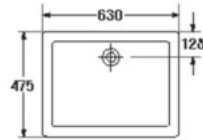

SERVICE SINK 24"

- Service Sink 630 mm.
- Color : White