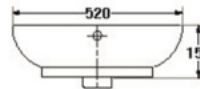

S-4253
OVAL

- Basin 520 mm.
- Counter-top
- Color : White