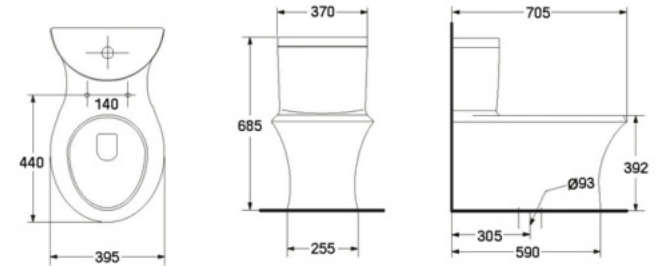

S-1105.1
SPIRIT

- 3/6 LPF.
- One piece WC, (S-Trap)
- 395 x 705 x 685 mm.
- Rough-in 305 mm.
- Washdown System
- Color : White