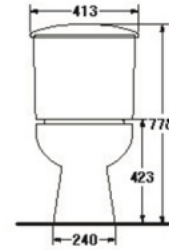

* soft-closing seat is available as option

S-1510
CYNTHIA

- 6 LFF.
- Close-Coupled WC. (S-Trap)
- 413 x 712 x 778 mm.
- Rough-in 250 mm.
- Washdown System
- Color : White

* soft-closing seat is available as option