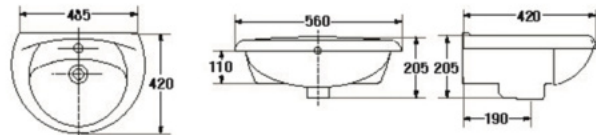

S-4231
MERIDIAN

- Basin 584 mm.
- Half-counter
- Color : White

S-4233/14702
WHITE SAND

- Basin 500 mm.
- Half-counter
- Color : White

S-4431
CENTURY

- Basin 560 mm.
- Half-counter
- Color : White

S-4434
CURVE