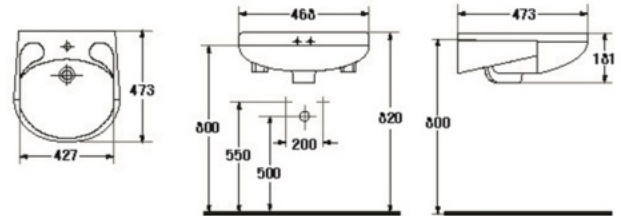

- Basin 550 mm.
- Half-counter
- Color : White

S-4437
JUNIPER

- Basin 550 mm.
- Half-counter
- Color : White

S-4632
CANEGIE

- Basin 468 mm.
- Counter-top
- Color : White

S-4962
MALAREN

- Basin 545 mm.
- Under-counter
- Color : White