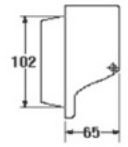

SOAP HOLDER

- Accessories
- 170 x 100 x 171 mm.
- Color : White

S-7521

PAPER HOLDER

- Accessories
- 152 x 88 x 127 mm.
- Color : White

S-7522

PAPER HOLDER (DUO)

- Accessories
- 280 x 84 x 130 mm.
- Color : White