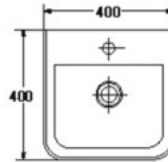

JUNIOR JUNIPER

- Basin 400 mm.
- With Half pedestal
- Color : White

S-4483/4392