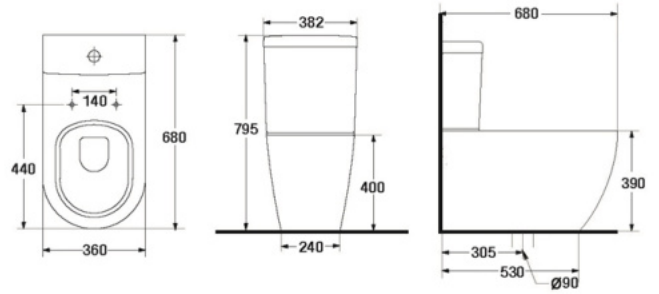

GRAND Designs Award

S-1318.1

CURVE

- 3/6 LPF.
- Close-Coupled WC. (S-Trap)
- 382 x 660 x 795 mm.
- Rough-in 305 mm.
- Washdown System
- Color : White

WATER CLOSET S-trap

S-1318.1
CURVE (Black&White)*

- 3/6 LFF.
- Close-Coupled WC. (S-Trap)
- 382 x 660 x 795 mm.
- Rough-in 305 mm.
- Washdown System
- Color : Black / White