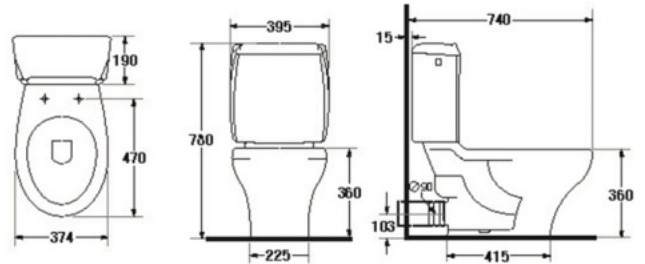

HELICON

- 12 LFF.
- Close-Coupled WC. (P-Trap)
- 385 x 740 x 780 mm.
- Rough-in 103 mm.
- Washdown System
- Color : White