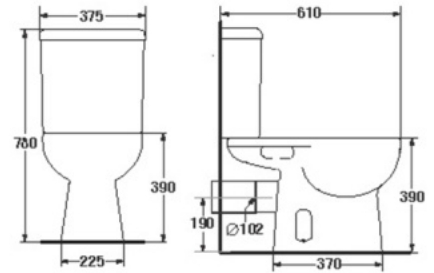

WATER CLOSET P-trap

S-1668.3

LEGEND (Low P-Trap)

- 3/4.5 LFF.
- Close-Coupled WC. (High P-Trap)
- 375 x 610 x 780 mm.
- Rough-in 100 mm.
- Washdown System
- Odor : White

* soft-closing seat is available as option

S-1668.1

LEGEND (High P-Trap)

- 3/4.5 LFF.
- Close-Coupled WC. (High P-Trap)
- 375 x 610 x 780 mm.
- Rough-in 100 mm.
- Washdown System
- Odor : White

* soft-closing seat is available as option

S-1668.3

LEGEND (High P-Trap)

- 3/4.5 LFF.
- Close-Coupled WC. (High P-Trap)
- 375 x 610 x 780 mm.
- Rough-in 100 mm.
- Washdown System
- Odor : White

* soft-closing seat is available as option