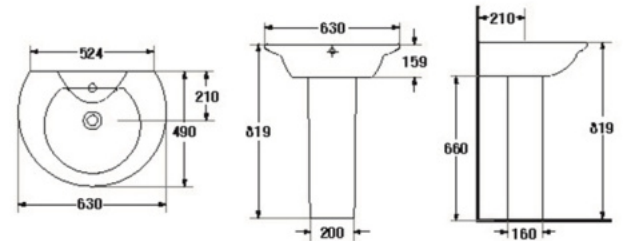

S-4385/4395
FOCUS

- Basin 630 mm.
- With Full pedestal
- Color : White