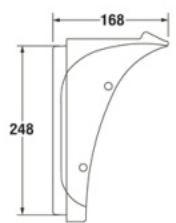

SOAP HOLDER

- Accessories
- 227 x 95 x 127 mm.
- Color : White

S-7302

SOAP HOLDER

- Accessories
- 181 x 108 x 62 mm.
- Color : White

S-7321

PAPER HOLDER

- Accessories
- 154 x 144 x 159 mm.
- Color : White

S-7322

PAPER HOLDER (DUO)

- Accessories
- 153 x 168 x 276 mm.
- Color : White

S-7323

PAPER HOLDER (DUO)

- Accessories
- 300 x 177 x 160 mm.
- Color : White

S-7324
PAPER HOLDER

- Accessories
- 160 x 81 x 136 mm.
- Color : White