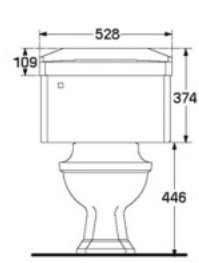

KIMBERRY

- 6 LPF.
- Close-Coupled WC. (S-Trap)
- 528 x 735 x 880 mm.
- Rough-in 305 mm.
- Syphon Vortex System
- Color : White