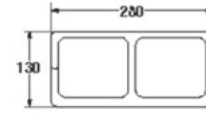

SOAP HOLDER

- Accessories
- 170 x 100 x 171 mm.
- Color : White

S-7521

PAPER HOLDER

- Accessories
- 152 x 88 x 127 mm.
- Color : White

S-7522

PAPER HOLDER (DUO)

- Accessories
- 280 x 84 x 130 mm.
- Color : White