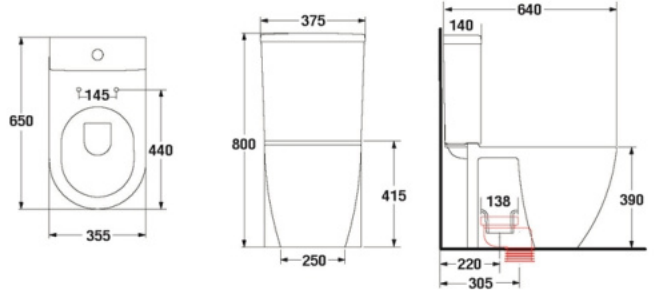

KAIZER

- 3/4.5 LPF.
- Close-Coupled WC (S-Trap)
- 375 x 640 x 800 mm.
- Rough-in 220 / 305 mm.
- Washdown System
- Color : White