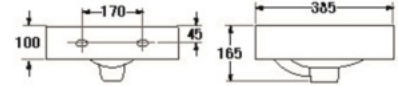

- Basin 482 mm.
- Wall-hung
- Color : White

S-4404
JUNIOR UPLIFT

- Basin 455 mm.
- Wall-hung
- Color : White

S-4405

JUNIOR MOLOKO

- Basin 370 mm.
- Wall-hung
- Color : White

S-4408

JUNIOR CURVE