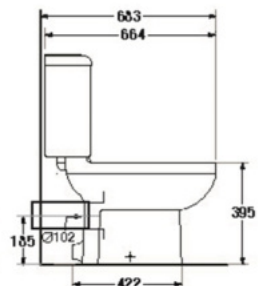

VALENCIA

- 3/6 LFF.
- Close-Coupled WC. (P-Trap)
- 380 x 664 x 815 mm.
- Rough-in 185 mm.
- Washdown System
- Color : White