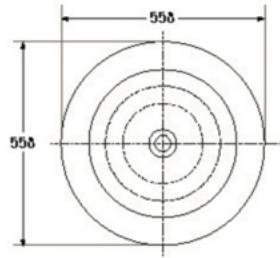

S-4251
BALL (Two-tone)*

- Basin 558 mm.
- Counter-top
- Color : Black/White