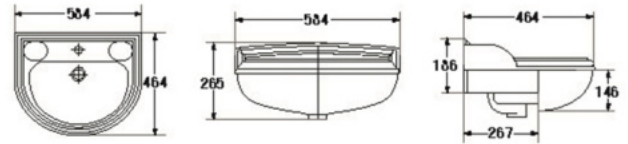

S-4231
MERIDIAN

- Basin 584 mm.
- Half-counter
- Color : White

S-4233/14702
WHITE SAND

- Basin 500 mm.
- Half-counter
- Color : White

S-4431
CENTURY

- Basin 560 mm.
- Half-counter
- Color : White

S-4434
CURVE