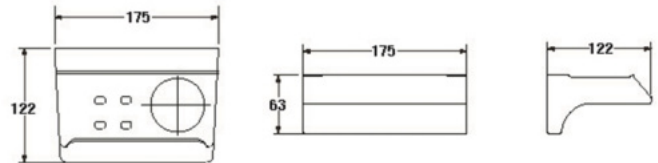

S-7361
TOOTH BAR

- Accessories
- 175 x 122 x 63 mm.
- Color : White