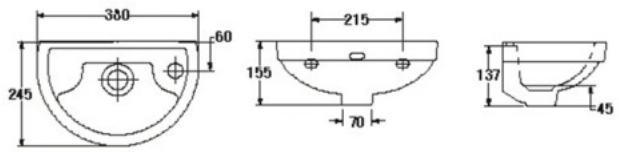

S-4703
PUPPY

- Basin 380 mm.
- Wall-hung
- Color : White