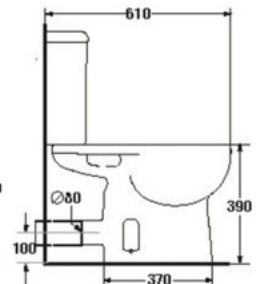

WATER CLOSET P-trap

S-1686.1
CLEO

- 6 LFF.
- Close-Coupled WC (P-Trap)
- 456 x 715 x 755 mm.
- Rough-in 76 mm.
- Siphon Vortex System
- Color : White

* soft-closing seat is available as option

S-1686.3
CLEO

- 6 LFF.
- Close-Coupled WC (P-Trap)
- 456 x 715 x 755 mm.
- Rough-in 76 mm.
- Siphon Vortex System
- Color : White

* soft-closing seat is available as option

S-1687.1
NEW MONICA

- 6 LFF.
- Close-Coupled WC. (P-Trap)
- 410 x 686 x 610 mm.
- Rough-in 76 mm.
- Siphon Vortex System
- Color : White

* soft-closing seat is available as option

S-1687.3
NEW MONICA

- 6 LFF.
- Close-Coupled WC. (P-Trap)
- 410 x 686 x 610 mm.
- Rough-in 76 mm.
- Siphon Vortex System
- Color : White

* soft-closing seat is available as option

S-1688.1
LEGEND (Low P-Trap)

- 3/45 LFF.
- Close-Coupled WC. (High P-Trap)
- 375 x 610 x 780 mm.
- Rough-in 100 mm.
- Washdown System
- Color : White

* soft-closing seat is available as option