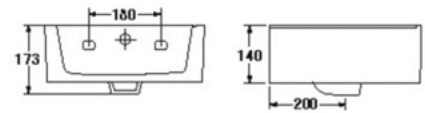

JUNIOR JUNIPER

- Basin 400 mm.
- Wall-hung
- Color : White