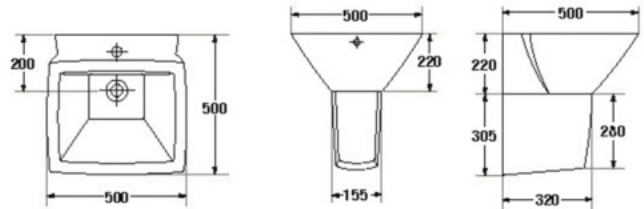

ANGULAR

- Basin 500 mm.
- With Half pedestal
- Color : White