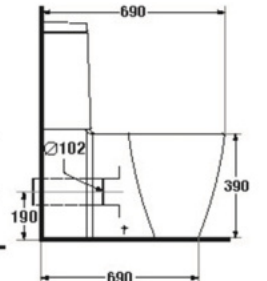

* soft-closing seat is available as option

S-1387.1

FOCUS

- 3/6 LFF.
- Close-Coupled WC. (P-Trap)
- 370 x 685 x 752 mm.
- Rough-in 180+ mm.
- Washdown System
- Odor : White

S-1389.1

LOFTY

- 3/6 LFF.
- Close-Coupled WC. (P-Trap)
- 400 x 690 x 805 mm.
- Rough-in 100+ mm.
- Washdown System
- Odor : White