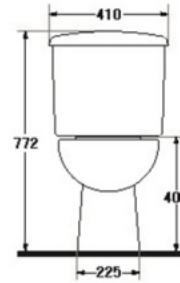

* soft-closing seat is available as option

S-1685

MONICA

- 6 LFF.
- Close-Coupled WC. (P-Trap)
- 410 x 800 x 772 mm.
- Rough-in 100 mm.
- Washdown System
- Odor : White

* soft-closing seat is available as option