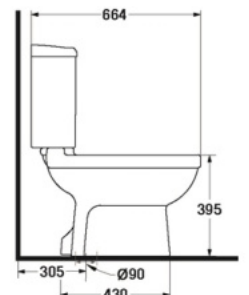

S-1402.1
INNOCENCE

- 3/4.5 LFF.
- Close-Coupled WC. (S-Trap)
- 380 x 664 x 814 mm.
- Rough-in 305 mm.
- Washdown System
- Color : White