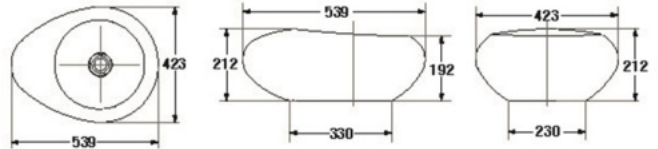

- Basin 460 mm.
- Counter-top
- Color : White

S-4250
OVEX

- Basin 530 mm.
- Counter-top
- Color : White

S-4250
OVEX (White matt)*

- Basin 530 mm.
- Counter-top
- Color : White matt

S-4250
OVEX (Black)*

- Basin 530 mm.
- Counter-top
- Color : Black