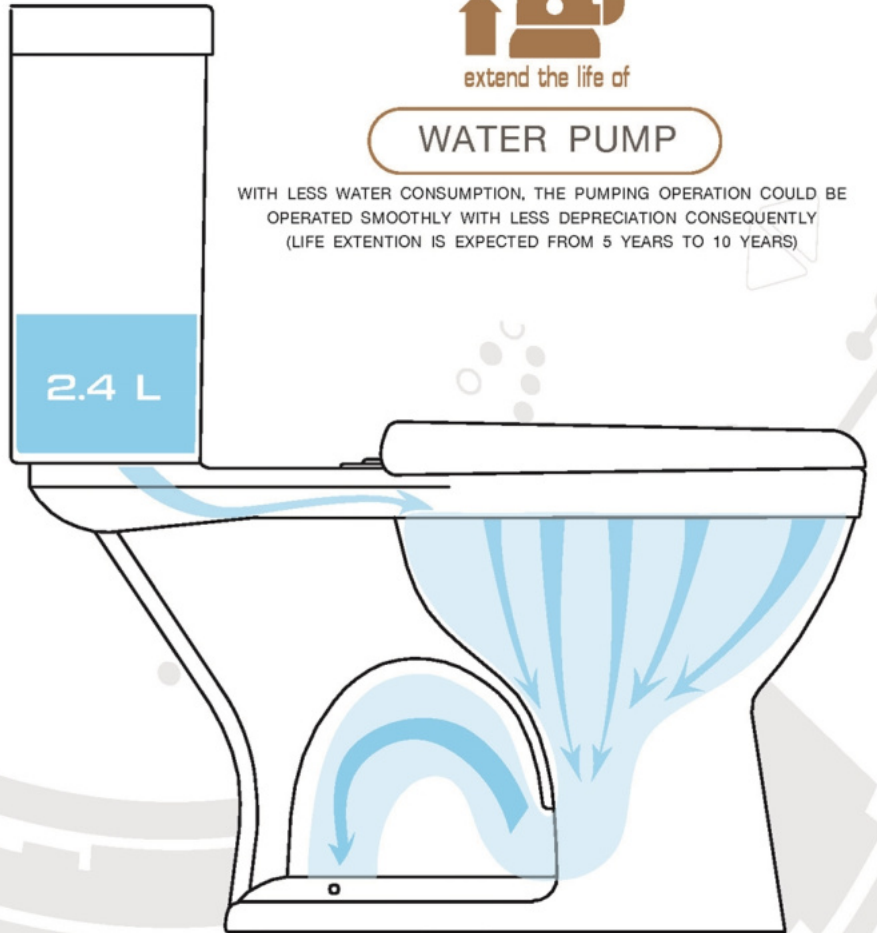

WATER PUMP

WITH LESS WATER CONSUMPTION, THE PUMPING OPERATION COULD BE OPERATED SMOOTHLY WITH LESS DEPRECIATION CONSEQUENTLY (LIFE EXTENTION IS EXPECTED FROM 5 YEARS TO 10 YEARS)