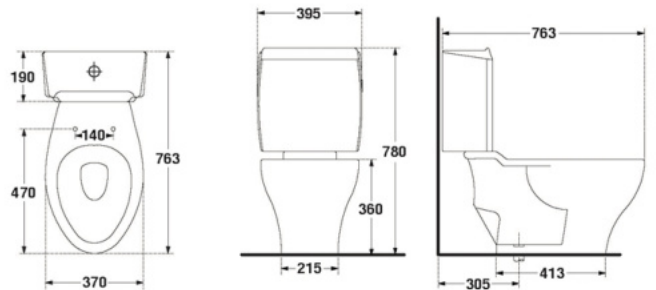

HELICON

- 12 LFF.
- Close-Coupled WC. (S-Trap)
- 395 x 763 x 780 mm.
- Rough-in 305 mm.
- Syphon Vortex System
- Color : White