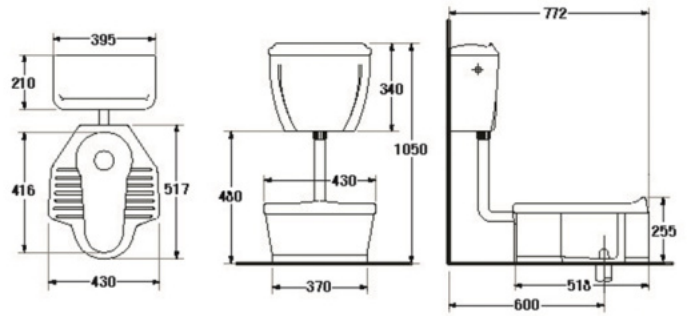

FLUSH VALVE / CONVENTIONAL TOILET
Pail Flush & Squat

S-1981.3

PEDESTAL SQUAT TANK

- Squat Flush Tank WC. (S-Trap)
- 430 x 772 x 1050 mm.
- Rough-in 600 mm.
- Wash down System
- Color : White

S-1982.3