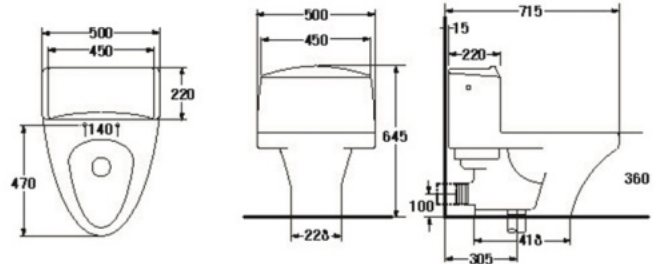

* soft-closing seat is available as option

WATER CLOSET P-trap

S-1181.1

SENZA

- 12 LFF.
- One piece WC. (P-Trap)
- 500 x 715 x 645 mm.
- Rough-in 100 mm.
- Siphon Vortex System
- Color : White

S-1381

HELICON