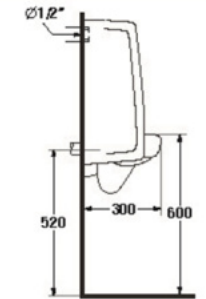

S-6901B
HAMILTON (Back Inlet)

- Urinal (Top-Inlet)
- 460 x 300 x 660 mm.
- 520 mm. from the ground
- Color : White