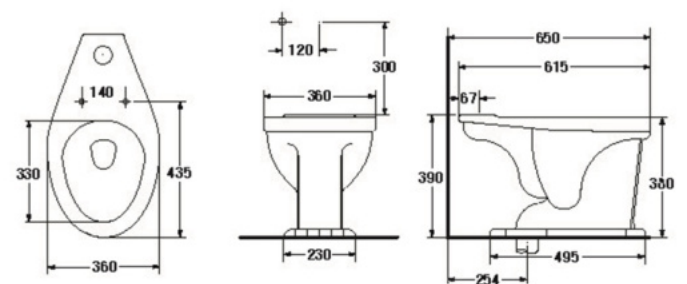

* soft-closing seat is available as option

www.starsanitaryware.com