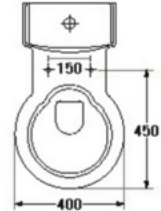

* soft-closing seat is available as option

S-1387.1

FOCUS

- 3/6 LFF.
- Close-Coupled WC. (P-Trap)
- 370 x 685 x 752 mm.
- Rough-in 180+ mm.
- Washdown System
- Odor : White

S-1389.1

LOFTY

- 3/6 LFF.
- Close-Coupled WC. (P-Trap)
- 400 x 690 x 805 mm.
- Rough-in 100+ mm.
- Washdown System
- Odor : White