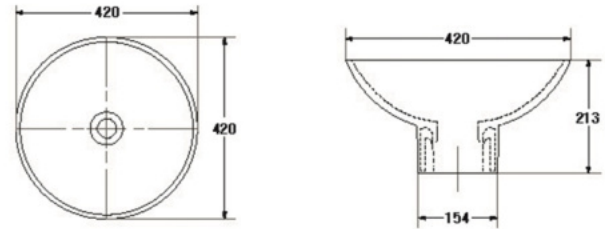

OYSTER

- Basin 420 mm.
- Counter-top
- Color : White

S-4246

OYSTER (Two-tone)*

- Basin 420 mm.
- Counter-top
- Available in
 - Black / White
 - Blue / White
 - Venus pink / White
 - Turquoise / White

S-4247