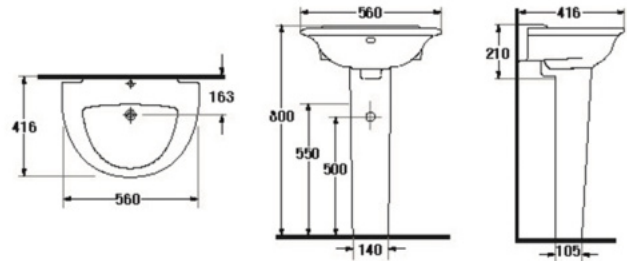

S-4485/4491
CURVE (Black&White)*

- Basin 560 mm.
- With Full pedestal
- Color : White

S-4502/4592
VICTORIA

- Basin 510 mm.
- With full pedestal
- Color : White

S-4506/4592
CLAUDIA

- Basin 560 mm.
- With Full pedestal
- Color : White