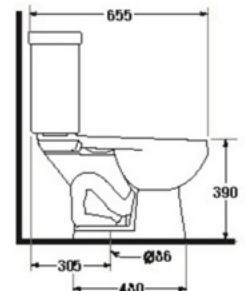

S-1540.3
DECO

- 5 LFF.
- Close-Coupled WC. (S-Trap)
- 385 x 655 x 800 mm.
- Rough-in 305 mm.
- Washdown System
- Odor : White

* soft-closing seat is available as option

WATER CLOSET S-trap

S-1560.3

LUSSO

- 5 LFF.
- Close-Coupled WC. (S-Trap)
- 375 x 655 x 770 mm.
- Rough-in 305 mm.
- Washdown System
- Odor : White