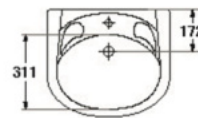

VICTORIA

- Basin 510 mm.
- Wall-hung
- Color : White