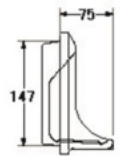

SOAP HOLDER

- Accessories
- 170 x 100 x 171 mm.
- Color : White