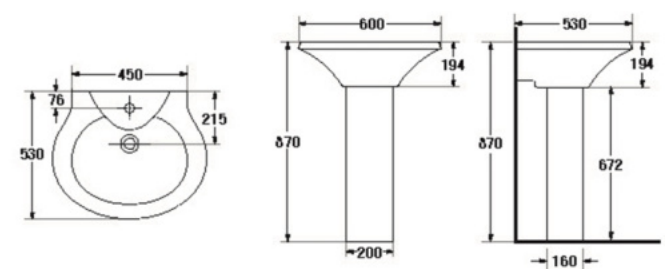

S-4388/4491
INNOCENCE

- Basin 600 mm.
- With Full pedestal
- Color : White