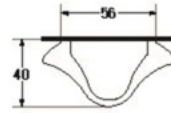

- Accessories
- 80 x 40 x 80 mm.
- Color : White

S-7601

SOAP HOLDER

- Accessories
- 216 x 82 x 116 mm.
- Color : White

S-7602

SOAP HOLDER

- Accessories
- 121 x 83 x 115 mm.
- Color : White

S-7603