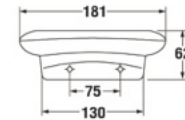

SOAP HOLDER

- Accessories
- 227 x 95 x 127 mm.
- Color : White

S-7302

SOAP HOLDER

- Accessories
- 181 x 108 x 62 mm.
- Color : White

S-7321

PAPER HOLDER

- Accessories
- 154 x 144 x 159 mm.
- Color : White