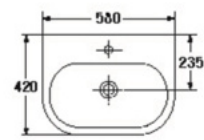

CURVE (Black&White)*

- Basin 580 mm.
- With Half pedestal
- Color : Black / White

*Made to Order
www.starsanitaryware.com