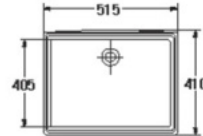

HONEY SQUARE PLUS

- Basin 515 mm.
- Under-counter
- Color : White