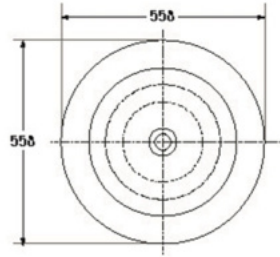

S-4251
BALL

- Basin 558 mm.
- Counter-top
- Color : White