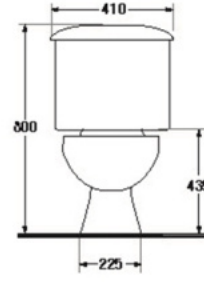

WATER CLOSET S-trap

S-1517.1
VIVA

- 3/6 LFF.
- Close-Coupled WC. (S-Trap)
- 380 x 600 x 815 mm.
- Rough-in 250 mm.
- Washdown System
- Odor : White

* soft-closing seat is available as option

S-1520.1
PANDA

- 5 LFF.
- Close-Coupled WC. (S-Trap)
- 410 x 655 x 800 mm.
- Rough-in 305 mm.
- Washdown System
- Color : White

* soft-closing seat is available as option

S-1520.3
PANDA

- 5 LFF.
- Close-Coupled WC. (S-Trap)
- 410 x 655 x 800 mm.
- Rough-in 305 mm.
- Washdown System
- Color : White

* soft-closing seat is available as option

S-1530.3
SANTA

- 5 LFF.
- Close-Coupled WC. (S-Trap)
- 385 x 655 x 800 mm.
- Rough-in 305 mm.
- Washdown System
- Odor : White

* soft-closing seat is available as option

S-1540.3
DECO

- 5 LFF.
- Close-Coupled WC. (S-Trap)
- 385 x 655 x 800 mm.
- Rough-in 305 mm.
- Washdown System
- Odor : White

* soft-closing seat is available as option