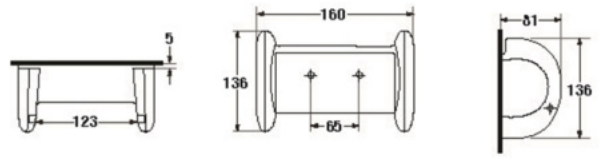

S-7322

PAPER HOLDER (DUO)

- Accessories
- 153 x 168 x 276 mm.
- Color : White

S-7323

PAPER HOLDER (DUO)

- Accessories
- 300 x 177 x 160 mm.
- Color : White

S-7324
PAPER HOLDER

- Accessories
- 160 x 81 x 136 mm.
- Color : White