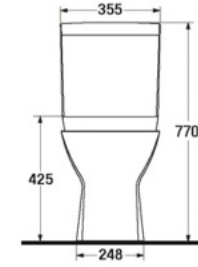

SPIRIT

- 3/6 LPF.
- Close-Coupled WC. (S-Trap)
- 387 x 664 x 751 mm.
- Rough-in 305 mm.
- Washdown System
- Color : White

S-1315.1

LOFTY

- 3/6 LPF.
- Close-Coupled WC. (S-Trap)
- 400 x 690 x 805 mm.
- Rough-in 305 mm.
- Washdown System
- Color : White

S-1316.1

ANGULAR

- 3/6 LPF.
- Close-Coupled WC. (S-Trap)
- 355 x 683 x 770 mm.
- Rough-in 305 mm.
- Washdown System
- Color : White

S-1317.1

FOCUS

- 3/6 LPF.
- Close-Coupled WC. (S-Trap)
- 370 x 665 x 752 mm.
- Rough-in 305 mm.
- Washdown System
- Color : White