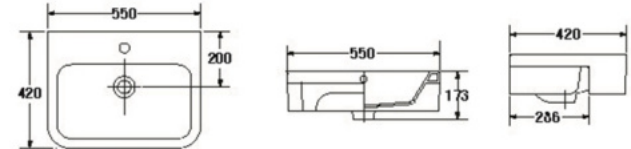

S-4437
JUNIPER

- Basin 550 mm.
- Half-counter
- Color : White