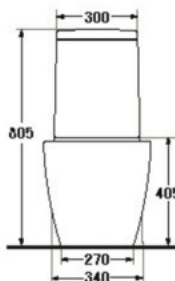

* soft-closing seat is available as option

S-1387.1

FOCUS

- 3/6 LFF.
- Close-Coupled WC. (P-Trap)
- 370 x 685 x 752 mm.
- Rough-in 180+ mm.
- Washdown System
- Odor : White

S-1389.1

LOFTY

- 3/6 LFF.
- Close-Coupled WC. (P-Trap)
- 400 x 690 x 805 mm.
- Rough-in 100+ mm.
- Washdown System
- Odor : White