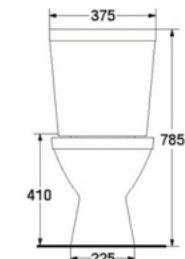

S-1406.3

TUSCANY 3.25

- 3.25 LPF.
- Close-Coupled WC. (S-Trap)
- 380 x 715 x 765 mm.
- Rough-in 305 mm.
- Washdown System
- Color : White

* soft-closing seat is available as option

S-1407.1

NOVITA 2.4

- 2.4 LPF.
- Close-Coupled WC. (S-Trap)
- 375 x 700 x 785 mm.
- Rough-in 305 mm.
- Siphonic Washdown System
- Color : White

* soft-closing seat is available as option

S-1409.3

DASIE 3.5

- 3.5 LPF.
- Close-Coupled WC. (S-Trap)
- 390 x 675 x 785 mm.
- Rough-in 305 mm.
- Washdown System
- Color : White

* soft-closing seat is available as option