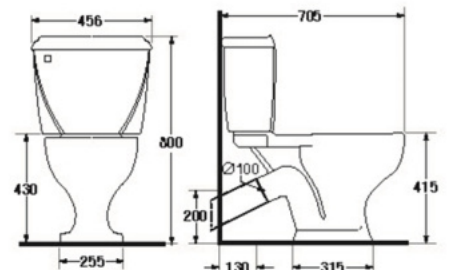

* soft-closing seat is available as option

S-1583.3
CASTELL

- 11 LFF.
- Close-Coupled WC. (P-Trap)
- 456 x 705 x 600 mm.
- Rough-in 200 mm.
- Washdown System
- Odor : White

* soft-closing seat is available as option