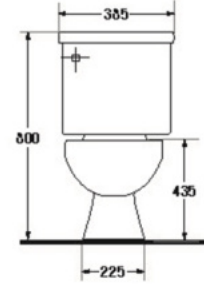

S-1540.3
DECO

- 5 LFF.
- Close-Coupled WC. (S-Trap)
- 385 x 655 x 800 mm.
- Rough-in 305 mm.
- Washdown System
- Odor : White

* soft-closing seat is available as option

WATER CLOSET S-trap

S-1560.3

LUSSO

- 5 LFF.
- Close-Coupled WC. (S-Trap)
- 375 x 655 x 770 mm.
- Rough-in 305 mm.
- Washdown System
- Odor : White