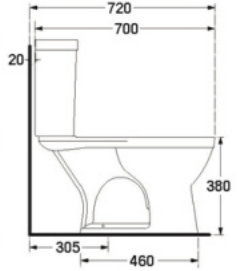

WATER CLOSET S-trap

S-1404.1

PULITO

- 2.75 LPF.
- Close-Coupled WC. (S-Trap)
- 375 x 700 x 775 mm.
- Rough-in 305 mm.
- Washdown System
- Color : White

* soft-closing seat is available as option

S-1406.1

TUSCANY 3.25

- 3.25 LPF.
- Close-Coupled WC. (S-Trap)
- 380 x 715 x 765 mm.
- Rough-in 305 mm.
- Washdown System
- Color : White

* soft-closing seat is available as option

S-1406.3

TUSCANY 3.25

- 3.25 LPF.
- Close-Coupled WC. (S-Trap)
- 380 x 715 x 765 mm.
- Rough-in 305 mm.
- Washdown System
- Color : White

* soft-closing seat is available as option

S-1407.1

NOVITA 2.4

- 2.4 LPF.
- Close-Coupled WC. (S-Trap)
- 375 x 700 x 785 mm.
- Rough-in 305 mm.
- Siphonic Washdown System
- Color : White

* soft-closing seat is available as option

S-1409.3

DASIE 3.5

- 3.5 LPF.
- Close-Coupled WC. (S-Trap)
- 390 x 675 x 785 mm.
- Rough-in 305 mm.
- Washdown System
- Color : White

* soft-closing seat is available as option