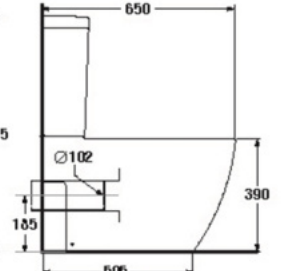

S-1391.1

CURVE

- 3/6 LFF.
- Close-Coupled WC. (P-Trap)
- 384 x 650 x 795 mm.
- Rough-in 180+ mm.
- Washdown System
- Odor : White

S-1393.1

CURVE (Side Outlet)

- 3/6 LFF.
- Close-Coupled WC. (P-Trap)
- 384 x 650 x 795 mm.
- Rough-in 180+ mm.
- Washdown System
- Odor : White