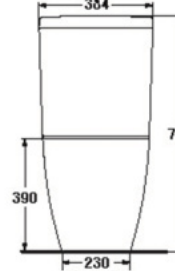

S-1391.1

CURVE

- 3/6 LFF.
- Close-Coupled WC. (P-Trap)
- 384 x 650 x 795 mm.
- Rough-in 180+ mm.
- Washdown System
- Odor : White

S-1393.1

CURVE (Side Outlet)

- 3/6 LFF.
- Close-Coupled WC. (P-Trap)
- 384 x 650 x 795 mm.
- Rough-in 180+ mm.
- Washdown System
- Odor : White