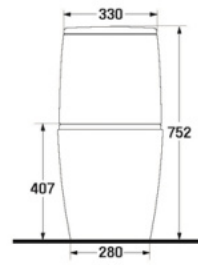

FOCUS

- 3/6 LPF.
- Close-Coupled WC. (S-Trap)
- 370 x 665 x 752 mm.
- Rough-in 305 mm.
- Washdown System
- Color : White

GRAND Designs Award