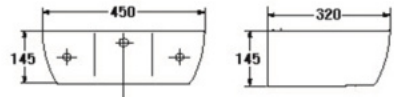

JUNIOR CURVE

- Basin 450 mm.
- Wall-hung
- Color : White