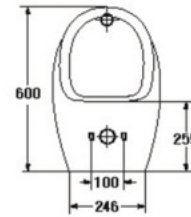

S-6104B
TASCA (Back Inlet)

- Urinal (Back-Inlet)
- 380 x 340 x 600 mm.
- 520 mm. from the ground
- Color : White