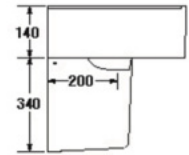

JUNIOR JUNIPER

- Basin 400 mm.
- With Half pedestal
- Color : White

S-4483/4392