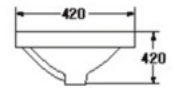

S-4252
TAMBURO

- Basin 375 mm.
- Counter-top
- Color : White

S-4253
OVAL

- Basin 520 mm.
- Counter-top
- Color : White

S-4255
OSSUTO

- Basin 525 mm.
- Counter-top
- Color : White

*Made to Order
www.starsanitaryware.com