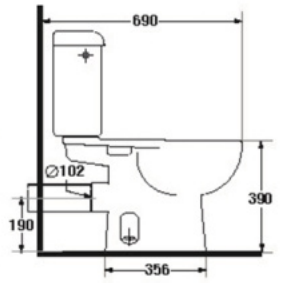

* soft-closing seat is available as option

S-1685

MONICA

- 6 LFF.
- Close-Coupled WC. (P-Trap)
- 410 x 800 x 772 mm.
- Rough-in 100 mm.
- Washdown System
- Odor : White

* soft-closing seat is available as option