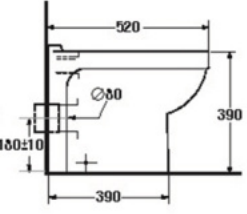

S-2352

JUNIPER (Back to Wall)

- 3/6 LFF.
- Back to wall WC. (P-Trap)
- 353 x 510 x 390 mm.
- Rough-in 180 mm.
- Washdown System
- Color : White

S-2451

VALENCIA (Back to Wall)

- 3/6 LFF.
- Back to wall WC. (P-Trap)
- 356 x 520 x 410 mm.
- Rough-in 180+5 mm.
- Washdown System
- Color : White