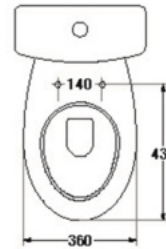

WATER CLOSET P-trap

S-1686.1
CLEO

- 6 LFF.
- Close-Coupled WC (P-Trap)
- 456 x 715 x 755 mm.
- Rough-in 76 mm.
- Siphon Vortex System
- Color : White

* soft-closing seat is available as option

S-1686.3
CLEO

- 6 LFF.
- Close-Coupled WC (P-Trap)
- 456 x 715 x 755 mm.
- Rough-in 76 mm.
- Siphon Vortex System
- Color : White

* soft-closing seat is available as option

S-1687.1
NEW MONICA

- 6 LFF.
- Close-Coupled WC. (P-Trap)
- 410 x 686 x 610 mm.
- Rough-in 76 mm.
- Siphon Vortex System
- Color : White

* soft-closing seat is available as option

S-1687.3
NEW MONICA

- 6 LFF.
- Close-Coupled WC. (P-Trap)
- 410 x 686 x 610 mm.
- Rough-in 76 mm.
- Siphon Vortex System
- Color : White

* soft-closing seat is available as option

S-1688.1
LEGEND (Low P-Trap)

- 3/45 LFF.
- Close-Coupled WC. (High P-Trap)
- 375 x 610 x 780 mm.
- Rough-in 100 mm.
- Washdown System
- Color : White

* soft-closing seat is available as option