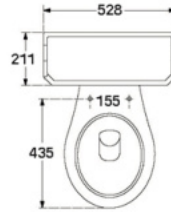

- 6 LPF.
- Close-Coupled WC. (S-Trap)
- 430 x 715 x 880 mm.
- Rough-in 305 mm.
- Washdown System
- Color : White

* soft-closing seat is available as option

S-1310

EDGELEIGH

- 6 LPF.
- Close-Coupled WC. (S-Trap)
- 528 x 735 x 880 mm.
- Rough-in 305 mm.
- Syphon Vortex System
- Color : White