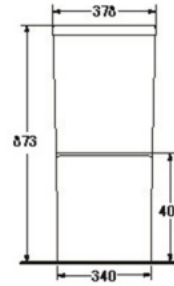

WATER CLOSET P-trap

S-1394.1

JUNIPER

- 3/6 LFF.
- Close-Coupled WC. (P-Trap)
- 378 x 650 x 873 mm.
- Rough-in 180+ mm.
- Washdown System
- Color : White