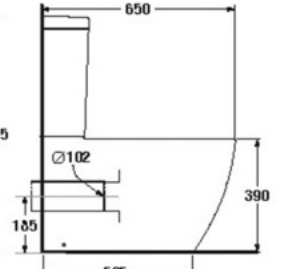

CURVE

- 3/6 LFF.
- Close-Coupled WC. (P-Trap)
- 384 x 650 x 795 mm.
- Rough-in 180+ mm.
- Washdown System
- Odor : White