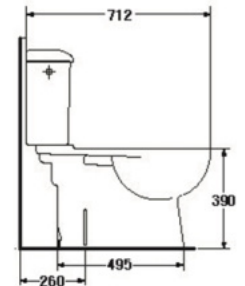

* soft-closing seat is available as option

S-1510
CYNTHIA

- 6 LFF.
- Close-Coupled WC. (S-Trap)
- 413 x 712 x 778 mm.
- Rough-in 250 mm.
- Washdown System
- Color : White

* soft-closing seat is available as option