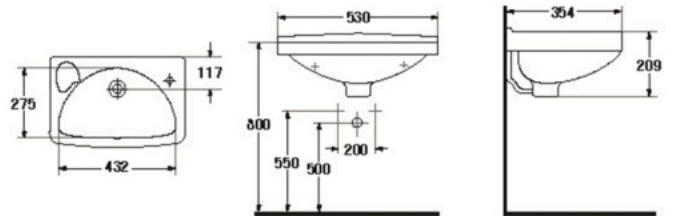

- Basin 560 mm.
- Wall-hung
- Color : White

S-4607

KITTY

- Basin 410 mm.
- Wall-hung
- Color : White

S-4701

LAKOTA

- Basin 530 mm.
- Wall-hung
- Color : White

S-4702