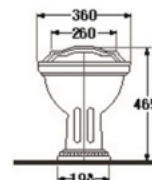

EURO STAR CLASSIC BIDET

- Bidet
- 360 x 560 x 465 mm.
- Rough-in 210 mm.
- Color : White