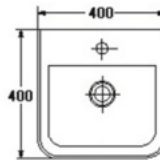

JUNIOR JUNIPER

- Basin 400 mm.
- Wall-hung
- Color : White