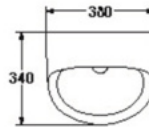

S-6104B
TASCA (Back Inlet)

- Urinal (Back-Inlet)
- 380 x 340 x 600 mm.
- 520 mm. from the ground
- Color : White