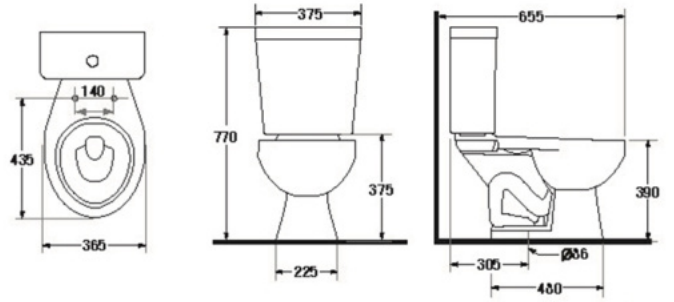

WATER CLOSET S-trap

S-1560.3

LUSSO

- 5 LFF.
- Close-Coupled WC. (S-Trap)
- 375 x 655 x 770 mm.
- Rough-in 305 mm.
- Washdown System
- Odor : White

* soft-closing seat is available as option