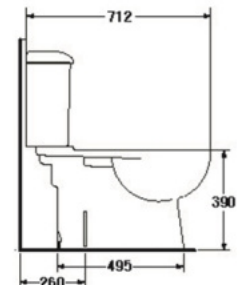

WATER CLOSET S-trap

S-1609
SANDY

- 6 LFF.
- Close-Coupled WC. (S-Trap)
- 420 x 685 x 750 mm.
- Rough-in 305 mm.
- Washdown System
- Color : White

* soft-closing seat is available as option

S-1609.1
NEW SANDY

- 6 LFF.
- Close-Coupled WC. (S-Trap)
- 420 x 685 x 750 mm.
- Rough-in 305 mm.
- Washdown System
- Color : White

* soft-closing seat is available as option

S-1609.3
NEW SANDY

- 6 LFF.
- Close-Coupled WC. (S-Trap)
- 420 x 685 x 750 mm.
- Rough-in 305 mm.
- Washdown System
- Color : White

* soft-closing seat is available as option

S-1510
CYNTHIA

- 6 LFF.
- Close-Coupled WC. (S-Trap)
- 413 x 712 x 778 mm.
- Rough-in 250 mm.
- Washdown System
- Color : White

* soft-closing seat is available as option

S-1510.1
CYNTHIA

- 6 LFF.
- Close-Coupled WC. (S-Trap)
- 413 x 712 x 778 mm.
- Rough-in 250 mm.
- Washdown System
- Color : White

* soft-closing seat is available as option