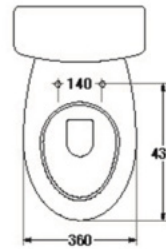

* soft-closing seat is available as option

S-1687.3
NEW MONICA

- 6 LFF.
- Close-Coupled WC. (P-Trap)
- 410 x 686 x 610 mm.
- Rough-in 76 mm.
- Siphon Vortex System
- Color : White

* soft-closing seat is available as option