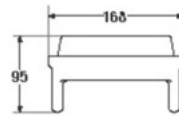

PAPER HOLDER

- Accessories
- 168 x 95 x 169 mm.
- Color : White