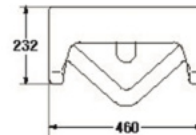

S-6901B
HAMILTON (Back Inlet)

- Urinal (Top-Inlet)
- 460 x 300 x 660 mm.
- 520 mm. from the ground
- Color : White