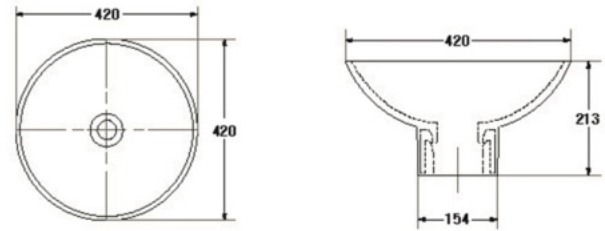

OYSTER

- Basin 420 mm.
- Counter-top
- Color : White

S-4246

OYSTER (Two-tone)*

- Basin 420 mm.
- Counter-top
- Available in
  - Black / White
  - Blue / White
  - Venus pink / White
  - Turquoise / White