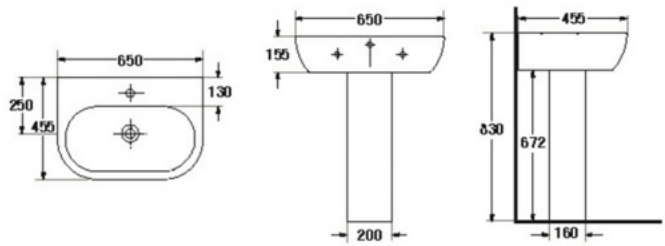

S-4385/4395
FOCUS

- Basin 630 mm.
- With Full pedestal
- Color : White

S-4396/4397
LOFTY

- Basin 600 mm.
- With Full pedestal
- Color : White

WASH BASIN Full-Pedestal

S-4387/4491
CURVE

- Basin 650 mm.
- With Full pedestal
- Color : White