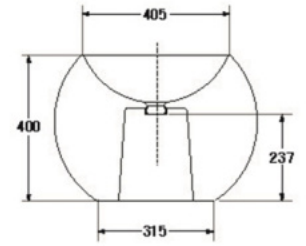

S-4251
BALL

- Basin 558 mm.
- Counter-top
- Color : White