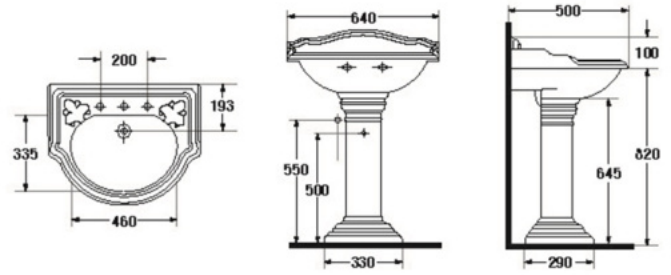

WASH BASIN Full-Pedestal

S-4185/4195

EURO STAR NATURAL

- Basin 640 mm.
- With Full pedestal
- Color : White