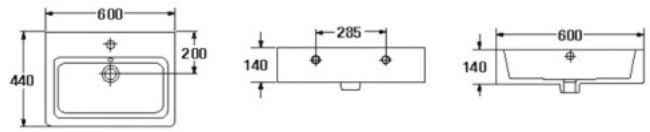

WASH BASIN Counter-Top

S-4284

JUNIPER

- Basin 600 mm.
- Counter-top
- Color : White