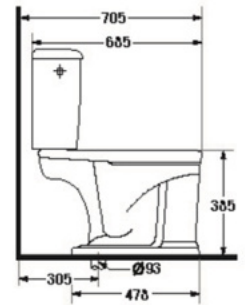

* soft-closing seat is available as option

WATER CLOSET S-trap

S-1609
SANDY

- 6 LFF.
- Close-Coupled WC. (S-Trap)
- 420 x 685 x 750 mm.
- Rough-in 305 mm.
- Washdown System
- Color : White

* soft-closing seat is available as option