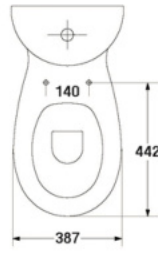

WATER CLOSET S-trap

S-1314.1

SPIRIT

- 3/6 LPF.
- Close-Coupled WC. (S-Trap)
- 387 x 664 x 751 mm.
- Rough-in 305 mm.
- Washdown System
- Color : White