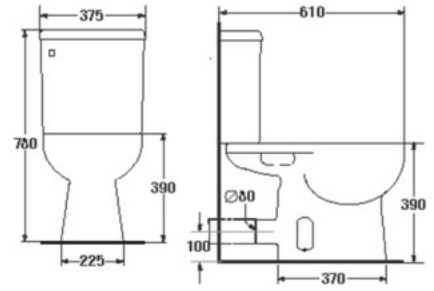

WATER CLOSET P-trap

S-1668.3

LEGEND (Low P-Trap)

- 3/4.5 LFF.
- Close-Coupled WC. (High P-Trap)
- 375 x 610 x 780 mm.
- Rough-in 100 mm.
- Washdown System
- Odor : White

* soft-closing seat is available as option