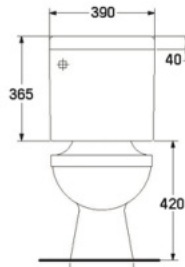

S-1406.3

TUSCANY 3.25

- 3.25 LPF.
- Close-Coupled WC. (S-Trap)
- 380 x 715 x 765 mm.
- Rough-in 305 mm.
- Washdown System
- Color : White

* soft-closing seat is available as option

S-1407.1

NOVITA 2.4

- 2.4 LPF.
- Close-Coupled WC. (S-Trap)
- 375 x 700 x 785 mm.
- Rough-in 305 mm.
- Siphonic Washdown System
- Color : White

* soft-closing seat is available as option

S-1409.3

DASIE 3.5

- 3.5 LPF.
- Close-Coupled WC. (S-Trap)
- 390 x 675 x 785 mm.
- Rough-in 305 mm.
- Washdown System
- Color : White

* soft-closing seat is available as option