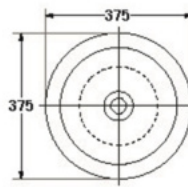

S-4252
TAMBURO

- Basin 375 mm.
- Counter-top
- Color : White