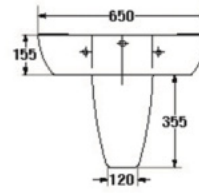

- Basin 630 mm.
- With Half pedestal
- Color : White

S-4387/4398

CURVE

- Basin 650 mm.
- With Half pedestal
- Color : White

S-4387/4398

CURVE (Black&White)*

- Basin 650 mm.
- With Half pedestal
- Color : Black / White