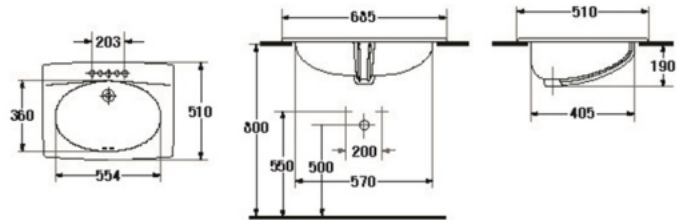

HAMONY

- Basin 400 mm.
- Wall-hung
- Color : White

S-4703
PUPPY

- Basin 380 mm.
- Wall-hung
- Color : White

S-4141
SENZA

- Basin 425 mm.
- Counter-top
- Color : White

S-4143
AREA

- Basin 625 mm.
- Counter-top
- Color : White