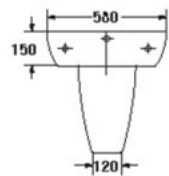

CURVE

- Basin 580 mm.
- With Half pedestal
- Color : White

S-4485/4398