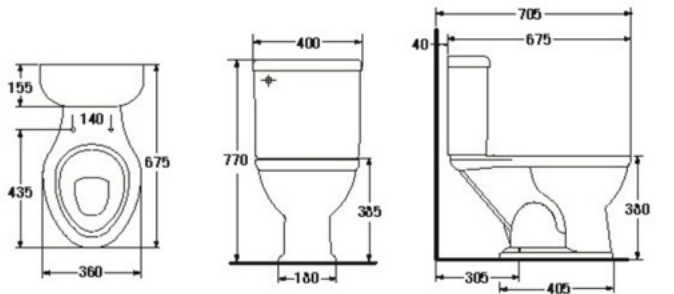

STELLA

- 6 LFF.
- Close-Coupled WC. (S-Trap)
- 400 x 675 x 770 mm.
- Rough-in 305 mm.
- Washdown System
- Odor : White

* soft-closing seat is available as option