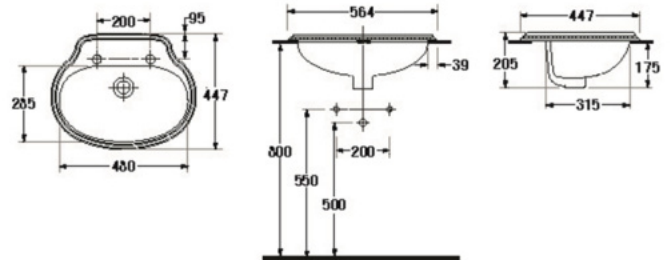

S-4244
REGENT

- Basin 564 mm.
- Counter-top
- Color : White