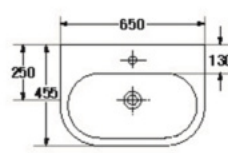

- Basin 630 mm.
- With Half pedestal
- Color : White

S-4387/4398

CURVE

- Basin 650 mm.
- With Half pedestal
- Color : White

S-4387/4398

CURVE (Black&White)*

- Basin 650 mm.
- With Half pedestal
- Color : Black / White