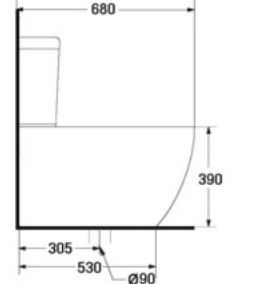

CURVE

- 3/6 LPF.
- Close-Coupled WC. (S-Trap)
- 382 x 660 x 795 mm.
- Rough-in 305 mm.
- Washdown System
- Color : White