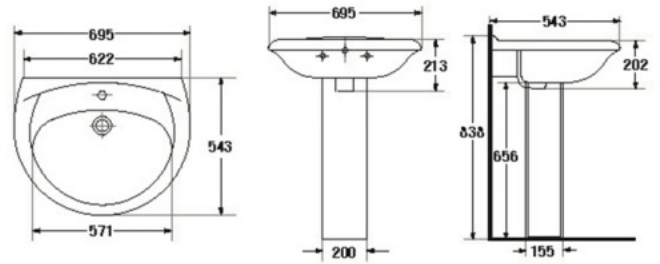

S-4381/4391
GRAND VIVA

- Basin 695 mm.
- With Full pedestal
- Color : White