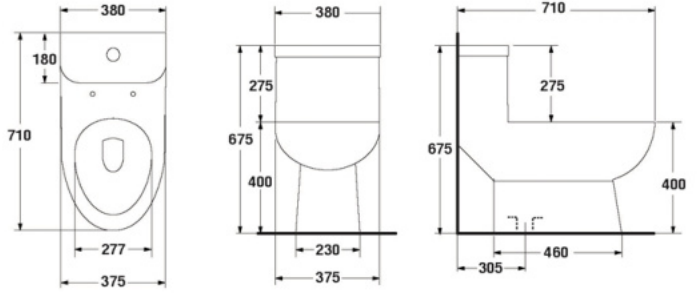

WATER CLOSET S-trap

S-1208.1

MARIGOLD

- 3/4.5 LFF.
- One piece WC. (S-Trap)
- 380 x 710 x 675 mm.
- Rough-in 305 mm.
- Washdown System
- Color : White