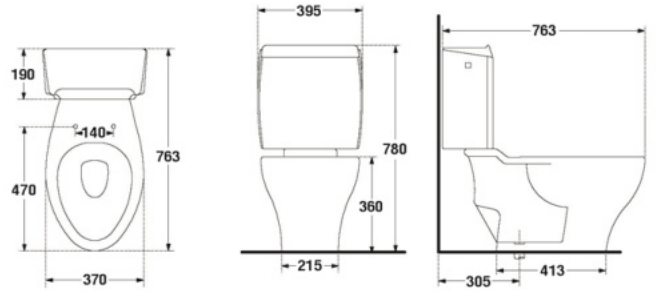

WATER CLOSET S-trap

S-1208.1

MARIGOLD

- 3/4.5 LFF.
- One piece WC. (S-Trap)
- 380 x 710 x 675 mm.
- Rough-in 305 mm.
- Washdown System
- Color : White

S-1301

HELICON

- 12 LFF.
- Close-Coupled WC. (S-Trap)
- 395 x 763 x 780 mm.
- Rough-in 305 mm.
- Syphon Vortex System
- Color : White