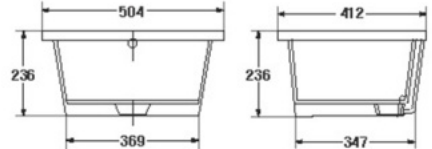

- Basin 515 mm.
- Under-counter
- Color : White

S-8301

SERVICE SINK 24"

- Service Sink 630 mm.
- Color : White

S-8301

SERVICE SINK 20"

- Service Sink 504 mm.
- Color : White

FLUSH VALVE / CONVENTIONAL TOILET
Pail Flush & Squat