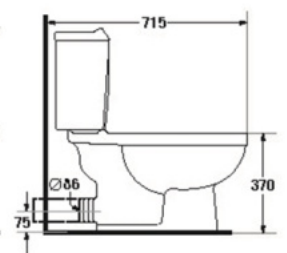

WATER CLOSET P-trap

S-1686.1
CLEO

- 6 LFF.
- Close-Coupled WC (P-Trap)
- 456 x 715 x 755 mm.
- Rough-in 76 mm.
- Siphon Vortex System
- Color : White

* soft-closing seat is available as option

S-1686.3
CLEO

- 6 LFF.
- Close-Coupled WC (P-Trap)
- 456 x 715 x 755 mm.
- Rough-in 76 mm.
- Siphon Vortex System
- Color : White

* soft-closing seat is available as option

S-1687.1
NEW MONICA

- 6 LFF.
- Close-Coupled WC. (P-Trap)
- 410 x 686 x 610 mm.
- Rough-in 76 mm.
- Siphon Vortex System
- Color : White

* soft-closing seat is available as option

S-1687.3
NEW MONICA

- 6 LFF.
- Close-Coupled WC. (P-Trap)
- 410 x 686 x 610 mm.
- Rough-in 76 mm.
- Siphon Vortex System
- Color : White

* soft-closing seat is available as option

S-1688.1
LEGEND (Low P-Trap)

- 3/45 LFF.
- Close-Coupled WC. (High P-Trap)
- 375 x 610 x 780 mm.
- Rough-in 100 mm.
- Washdown System
- Color : White

* soft-closing seat is available as option