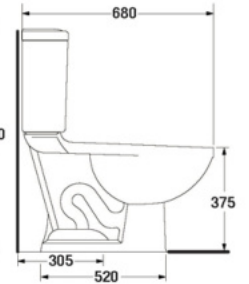

* soft-closing seat is available as option

S-1409.3

DASIE 3.5

- 3.5 LPF.
- Close-Coupled WC. (S-Trap)
- 390 x 675 x 785 mm.
- Rough-in 305 mm.
- Washdown System
- Color : White

* soft-closing seat is available as option

WATER CLOSET S-trap

S-1466.3
MODO

- 3.5 LPF.
- Close-Coupled WC. (S-Trap)
- 370 x 700 x 765 mm.
- Rough-in 305 mm.
- Washdown System
- Color : White

* soft-closing seat is available as option

S-1469.3
ASTER 3.5

- 3.5 LPF.
- Close-Coupled WC. (S-Trap)
- 385 x 680 x 800 mm.
- Rough-in 305 mm.
- Washdown System
- Color : White

* soft-closing seat is available as option

S-1474.1
PLANO 2.75

- 2.75 LPF.
- Close-Coupled WC. (S-Trap)
- 380 x 700 x 755 mm.
- Rough-in 305 mm.
- Washdown System
- Color : White