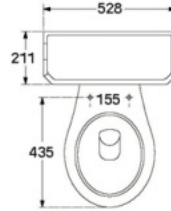

KIMBERRY

- 6 LPF.
- Close-Coupled WC. (S-Trap)
- 528 x 735 x 880 mm.
- Rough-in 305 mm.
- Syphon Vortex System
- Color : White