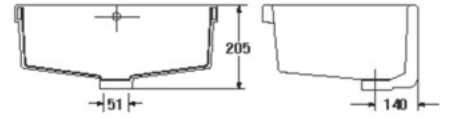

S-4963
MAGNOLIA

- Basin 435 mm.
- Under-counter
- Color : White

WASH BASIN Under Counter

S-4965

HONEY SQUARE

- Basin 610 mm.
- Under-counter
- Color : White

S-4966

HONEY SQUARE PLUS