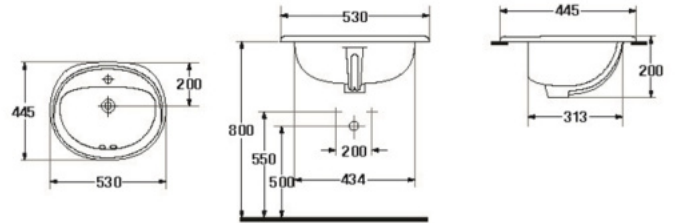

S-4342

HEXAGON

- Basin 520 mm.
- Counter-top
- Color : White

S-4343

ODESSA

- Basin 530 mm.
- Counter-top
- Color : White

S-4345

MELINA