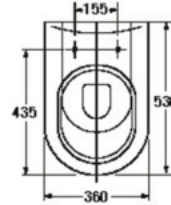

S-2252

VALENCIA (Wall-Hung)

- 3/6 LFF.
- Wall-hung WC. (P-Trap)
- 360 x 530 x 365 mm.
- Rough-in 250 mm.
- Washdown System
- Color : White

S-2351

CURVE (Back to Wall)

- 3/6 LFF.
- Back to wall WC. (P-Trap)
- 360 x 530 x 395 mm.
- Rough-in 180 +5 mm.
- Washdown System
- Color : White