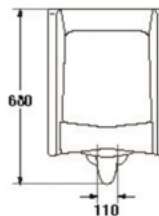

S-6901B
HAMILTON (Back Inlet)

- Urinal (Top-Inlet)
- 460 x 300 x 660 mm.
- 520 mm. from the ground
- Color : White