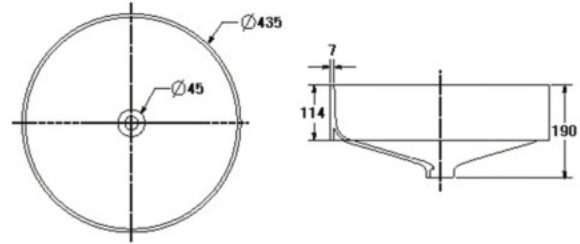

WASH BASIN Above Counter
Half-Counter

S-4256
REGINA

- Basin 435 mm.
- Counter-top
- Color : White