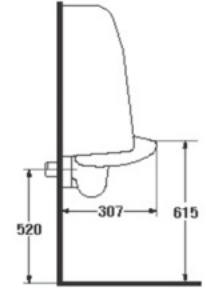

PLANET (Top Inlet)

- Urinal (Top-Inlet)
- 355 x 307 x 620 mm.
- 520 mm. from the ground
- Color : White