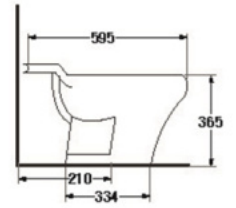

BIDET

S-6161

SENZA BIDET

- Bidet
- 347 x 505 x 365 mm.
- Rough-in 210 mm.
- Color : White