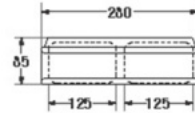

SOAP HOLDER

- Accessories
- 170 x 100 x 171 mm.
- Color : White

S-7521

PAPER HOLDER

- Accessories
- 152 x 88 x 127 mm.
- Color : White

S-7522

PAPER HOLDER (DUO)

- Accessories
- 280 x 84 x 130 mm.
- Color : White