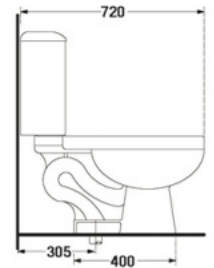

S-1374.3
MUNICH

- 6 LFF.
- Close-Coupled WC. (S-Trap)
- 420 x 720 x 760 mm.
- Rough-in 305 mm.
- Washdown System
- Color : White