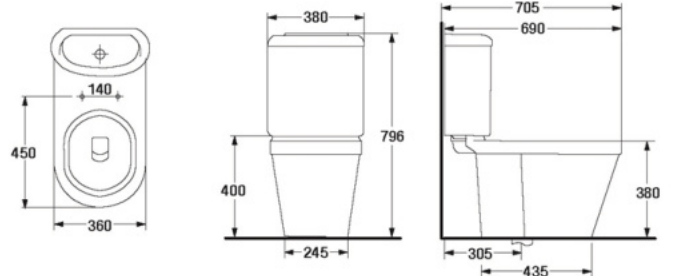

S-1323.1
PARAZZO

- 3/4.5 LFF.
- Close-Coupled WC. (S-Trap)
- 375 x 740 x 770 mm.
- Rough-in 305 mm.
- Washdown System
- Color : White