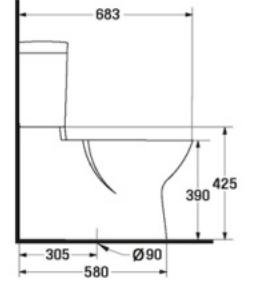

ANGULAR

- 3/6 LPF.
- Close-Coupled WC. (S-Trap)
- 355 x 683 x 770 mm.
- Rough-in 305 mm.
- Washdown System
- Color : White