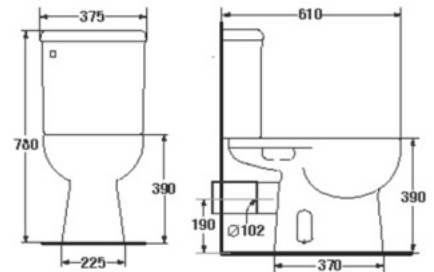

WATER CLOSET P-trap

S-1668.3

LEGEND (Low P-Trap)

- 3/4.5 LFF.
- Close-Coupled WC. (High P-Trap)
- 375 x 610 x 780 mm.
- Rough-in 100 mm.
- Washdown System
- Odor : White

* soft-closing seat is available as option

S-1668.1

LEGEND (High P-Trap)

- 3/4.5 LFF.
- Close-Coupled WC. (High P-Trap)
- 375 x 610 x 780 mm.
- Rough-in 100 mm.
- Washdown System
- Odor : White

* soft-closing seat is available as option

S-1668.3

LEGEND (High P-Trap)

- 3/4.5 LFF.
- Close-Coupled WC. (High P-Trap)
- 375 x 610 x 780 mm.
- Rough-in 100 mm.
- Washdown System
- Odor : White

* soft-closing seat is available as option