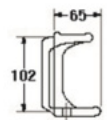

SOAP HOLDER

- Accessories
- 216 x 82 x 116 mm.
- Color : White