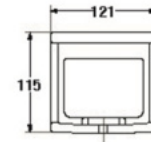

- Accessories
- 80 x 40 x 80 mm.
- Color : White

S-7601

SOAP HOLDER

- Accessories
- 216 x 82 x 116 mm.
- Color : White

S-7602

SOAP HOLDER

- Accessories
- 121 x 83 x 115 mm.
- Color : White

S-7603