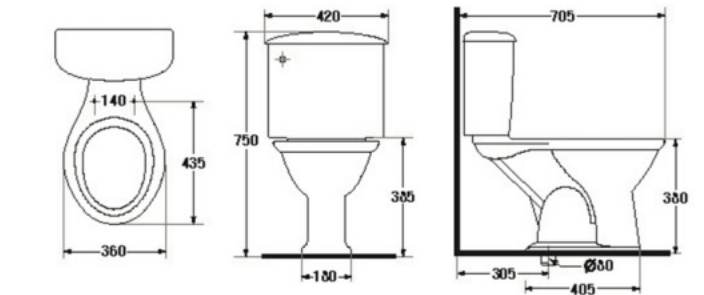

CORSICA

- 6 LFF.
- Close-Coupled WC. (S-Trap)
- 420 x 705 x 750 mm.
- Rough-in 305 mm.
- Washdown System
- Odor : White

* soft-closing seat is available as option