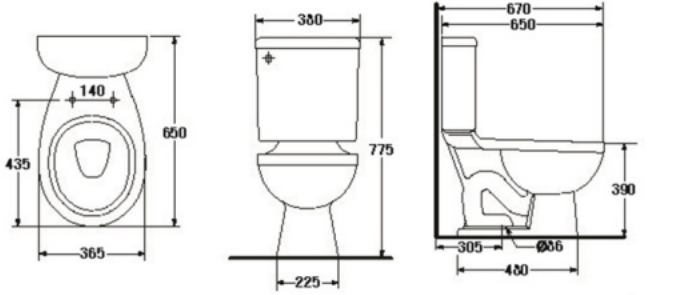

* soft-closing seat is available as option

S-1560.3

SIMPLE

- 5 LFF.
- Close-Coupled WC. (S-Trap)
- 380 x 650 x 755 mm.
- Rough-in 305 mm.
- Siphon System
- Odor : White

* soft-closing seat is available as option