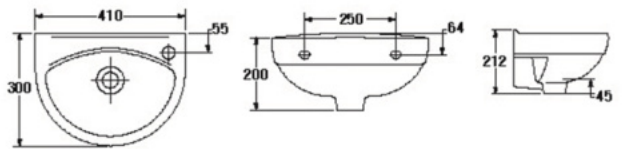

KITTY

- Basin 410 mm.
- Wall-hung
- Color : White