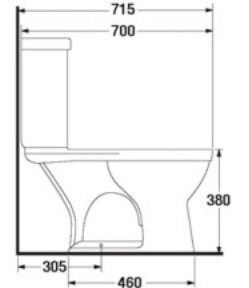

WATER CLOSET S-trap

S-1466.3
MODO

- 3.5 LPF.
- Close-Coupled WC. (S-Trap)
- 370 x 700 x 765 mm.
- Rough-in 305 mm.
- Washdown System
- Color : White

* soft-closing seat is available as option

S-1469.3
ASTER 3.5

- 3.5 LPF.
- Close-Coupled WC. (S-Trap)
- 385 x 680 x 800 mm.
- Rough-in 305 mm.
- Washdown System
- Color : White

* soft-closing seat is available as option

S-1474.1
PLANO 2.75

- 2.75 LPF.
- Close-Coupled WC. (S-Trap)
- 380 x 700 x 755 mm.
- Rough-in 305 mm.
- Washdown System
- Color : White

* soft-closing seat is available as option

S-1492.1
VALENCIA

- 3/4.5 LPF.
- Close-Coupled WC. (S-Trap)
- 380 x 644 x 815 mm.
- Rough-in 305 mm.
- Washdown System
- Color : White

* soft-closing seat is available as option

S-1501.3
NEW RONDO

- 11 LPF.
- Close-Coupled WC. (S-Trap)
- 456 x 700 x 765 mm.
- Rough-in 305 mm.
- Syphon Jet System
- Color : White

* soft-closing seat is available as option