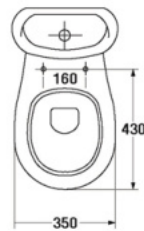

WATER CLOSET S-trap

S-1466.3
MODO

- 3.5 LPF.
- Close-Coupled WC. (S-Trap)
- 370 x 700 x 765 mm.
- Rough-in 305 mm.
- Washdown System
- Color : White

* soft-closing seat is available as option

S-1469.3
ASTER 3.5

- 3.5 LPF.
- Close-Coupled WC. (S-Trap)
- 385 x 680 x 800 mm.
- Rough-in 305 mm.
- Washdown System
- Color : White

* soft-closing seat is available as option

S-1474.1
PLANO 2.75

- 2.75 LPF.
- Close-Coupled WC. (S-Trap)
- 380 x 700 x 755 mm.
- Rough-in 305 mm.
- Washdown System
- Color : White

* soft-closing seat is available as option

S-1492.1
VALENCIA

- 3/4.5 LPF.
- Close-Coupled WC. (S-Trap)
- 380 x 644 x 815 mm.
- Rough-in 305 mm.
- Washdown System
- Color : White

* soft-closing seat is available as option

S-1501.3
NEW RONDO

- 11 LPF.
- Close-Coupled WC. (S-Trap)
- 456 x 700 x 765 mm.
- Rough-in 305 mm.
- Syphon Jet System
- Color : White

* soft-closing seat is available as option