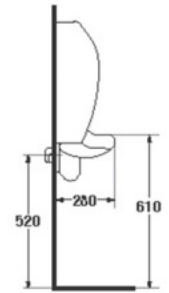

URINAL

S-6902

VICTOR (Top Inlet)

- Urinal (Top-Inlet)
- 465 x 280 x 730 mm.
- 520 mm. from the ground
- Color : White