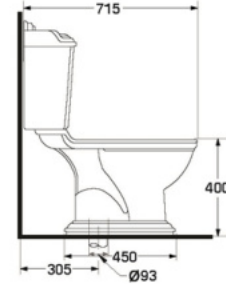

- 6 LPF.
- Close-Coupled WC. (S-Trap)
- 430 x 715 x 880 mm.
- Rough-in 305 mm.
- Washdown System
- Color : White

* soft-closing seat is available as option

S-1310

EDGELEIGH

- 6 LPF.
- Close-Coupled WC. (S-Trap)
- 528 x 735 x 880 mm.
- Rough-in 305 mm.
- Syphon Vortex System
- Color : White