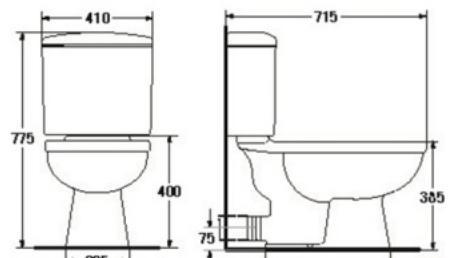

S-1484.1
CESAR

- 6 LFF.
- Close-Coupled WC. (P-Trap)
- 410 x 715 x 775 mm.
- Rough-in 75 mm.
- Siphon Jet System
- Odor : White

* soft-closing seat is available as option

WATER CLOSET P-trap

S-1484.3

CESAR