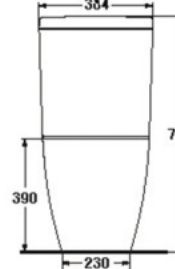

CURVE

- 3/6 LFF.
- Close-Coupled WC. (P-Trap)
- 384 x 650 x 795 mm.
- Rough-in 180+ mm.
- Washdown System
- Odor : White