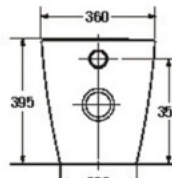

S-2252

VALENCIA (Wall-Hung)

- 3/6 LFF.
- Wall-hung WC. (P-Trap)
- 360 x 530 x 365 mm.
- Rough-in 250 mm.
- Washdown System
- Color : White

S-2351

CURVE (Back to Wall)

- 3/6 LFF.
- Back to wall WC. (P-Trap)
- 360 x 530 x 395 mm.
- Rough-in 180 +5 mm.
- Washdown System
- Color : White