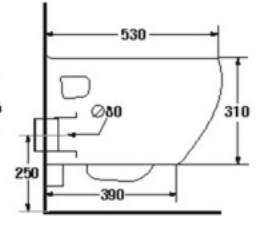

VALENCIA (Wall-Hung)

- 3/6 LFF.
- Wall-hung WC. (P-Trap)
- 360 x 530 x 365 mm.
- Rough-in 250 mm.
- Washdown System
- Color : White