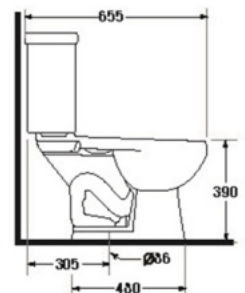

S-1540.3
DECO

- 5 LFF.
- Close-Coupled WC. (S-Trap)
- 385 x 655 x 800 mm.
- Rough-in 305 mm.
- Washdown System
- Odor : White

* soft-closing seat is available as option

WATER CLOSET S-trap

S-1560.3

LUSSO

- 5 LFF.
- Close-Coupled WC. (S-Trap)
- 375 x 655 x 770 mm.
- Rough-in 305 mm.
- Washdown System
- Odor : White