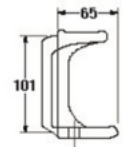

- Accessories
- 80 x 40 x 80 mm.
- Color : White

S-7601

SOAP HOLDER

- Accessories
- 216 x 82 x 116 mm.
- Color : White

S-7602

SOAP HOLDER

- Accessories
- 121 x 83 x 115 mm.
- Color : White

S-7603