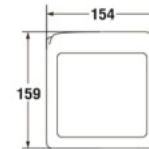

SOAP HOLDER

- Accessories
- 227 x 95 x 127 mm.
- Color : White

S-7302

SOAP HOLDER

- Accessories
- 181 x 108 x 62 mm.
- Color : White

S-7321

PAPER HOLDER

- Accessories
- 154 x 144 x 159 mm.
- Color : White

S-7322

PAPER HOLDER (DUO)

- Accessories
- 153 x 168 x 276 mm.
- Color : White

S-7323

PAPER HOLDER (DUO)

- Accessories
- 300 x 177 x 160 mm.
- Color : White

S-7324
PAPER HOLDER

- Accessories
- 160 x 81 x 136 mm.
- Color : White