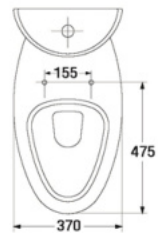

FOCUS

- 3/6 LPF.
- Close-Coupled WC. (S-Trap)
- 370 x 665 x 752 mm.
- Rough-in 305 mm.
- Washdown System
- Color : White

GRAND Designs Award