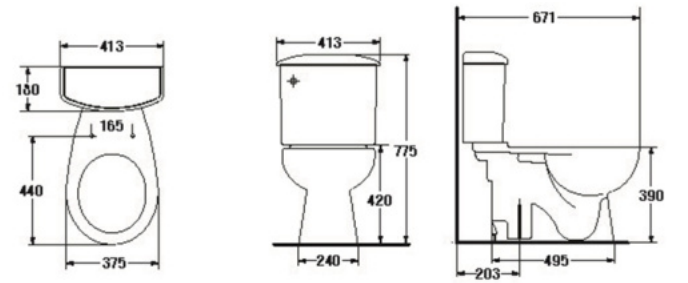

* soft-closing seat is available as option

S-1511.3

NEW PRECEA

- 6 LFF.
- Close-Coupled WC. (S-Trap)
- 413 x 671 x 775 mm.
- Rough-in 203 mm.
- Washdown System
- Odor : White

* soft-closing seat is available as option