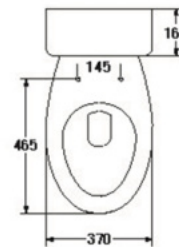

S-1434.1

JULIA

- 3/6 LFF.
- Close-Coupled WC. (P-Trap)
- 380 x 700 x 800 mm.
- Rough-in 75 mm.
- Siphon Jet System
- Odor : White

S-1444.1

MUMTUS

- 6 LFF.
- Close-Coupled WC. (P-Trap)
- 375 x 700 x 780 mm.
- Rough-in 75 mm.
- Siphon Jet System
- Odor : White