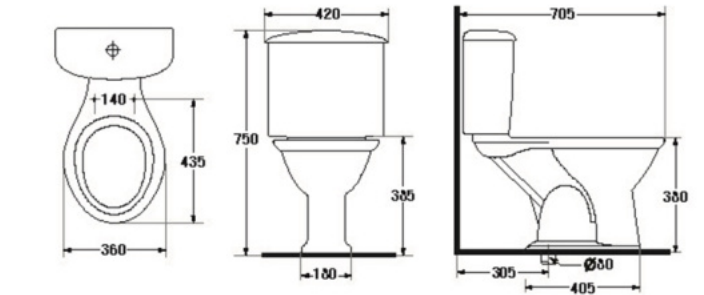

CORSICA

- 6 LFF.
- Close-Coupled WC. (S-Trap)
- 420 x 705 x 750 mm.
- Rough-in 305 mm.
- Washdown System
- Odor : White

* soft-closing seat is available as option