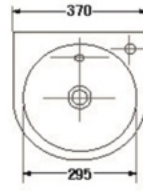

- Basin 482 mm.
- Wall-hung
- Color : White

S-4404
JUNIOR UPLIFT

- Basin 455 mm.
- Wall-hung
- Color : White

S-4405

JUNIOR MOLOKO

- Basin 370 mm.
- Wall-hung
- Color : White

S-4408

JUNIOR CURVE