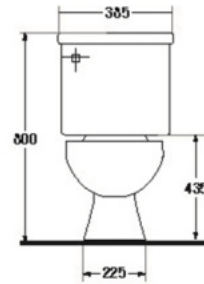

S-1540.3
DECO

- 5 LFF.
- Close-Coupled WC. (S-Trap)
- 385 x 655 x 800 mm.
- Rough-in 305 mm.
- Washdown System
- Odor : White

* soft-closing seat is available as option

WATER CLOSET S-trap

S-1560.3

LUSSO

- 5 LFF.
- Close-Coupled WC. (S-Trap)
- 375 x 655 x 770 mm.
- Rough-in 305 mm.
- Washdown System
- Odor : White