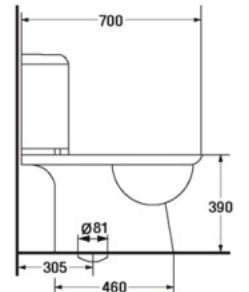

S-1379.1
SILVER SAND

- 3/4.5 LFF.
- Close-Coupled WC. (S-Trap)
- 380 x 700 x 820 mm.
- Rough-in 305 mm.
- Washdown System
- Color : White