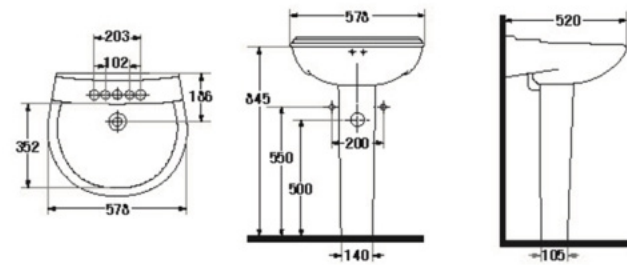

SPENDOUR-ONE

- Basin 578 mm.
- With Full pedestal
- Color : White

S-4183/4692

SPENDOUR-TWO

- Basin 578 mm.
- With Full pedestal
- Color : White

S-4184/4194

EURO STAR REGENT

- Basin 645 mm.
- With Full pedestal
- Color : White