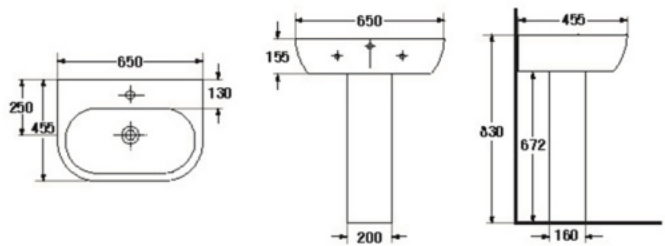

WASH BASIN Full-Pedestal

S-4387/4491
CURVE

- Basin 650 mm.
- With Full pedestal
- Color : White

S-4387/4491
CURVE (Black&White)*

- Basin 650 mm.
- With Full pedestal
- Color : Black / White

S-4388/4491
INNOCENCE

- Basin 600 mm.
- With Full pedestal
- Color : White

S-4408/4491
JUNIOR CURVE

- Basin 450 mm.
- With Full pedestal
- Color : White

S-4404/4492
LEGACY

- Basin 600 mm.
- With Full pedestal
- Color : White

*Made to Order
www.starsanitaryware.com