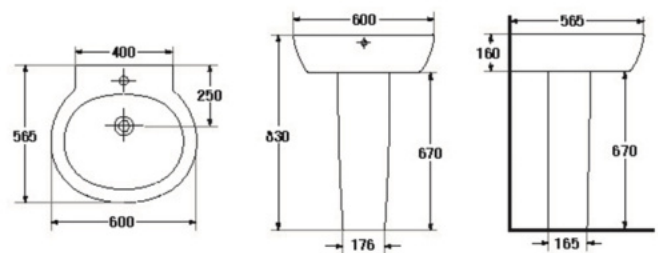

S-4396/4397
LOFTY

- Basin 600 mm.
- With Full pedestal
- Color : White