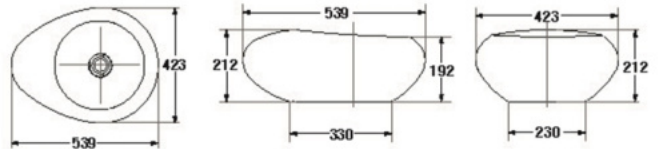

- Basin 460 mm.
- Counter-top
- Color : White

S-4250
OVEX

- Basin 530 mm.
- Counter-top
- Color : White

S-4250
OVEX (White matt)*

- Basin 530 mm.
- Counter-top
- Color : White matt

S-4250
OVEX (Black)*

- Basin 530 mm.
- Counter-top
- Color : Black