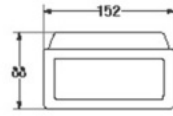

SOAP HOLDER

- Accessories
- 170 x 100 x 171 mm.
- Color : White

S-7521

PAPER HOLDER

- Accessories
- 152 x 88 x 127 mm.
- Color : White

S-7522

PAPER HOLDER (DUO)

- Accessories
- 280 x 84 x 130 mm.
- Color : White