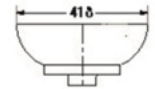

S-4253
OVAL

- Basin 520 mm.
- Counter-top
- Color : White