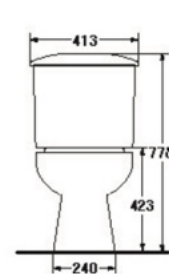

WATER CLOSET S-trap

S-1609
SANDY

- 6 LFF.
- Close-Coupled WC. (S-Trap)
- 420 x 685 x 750 mm.
- Rough-in 305 mm.
- Washdown System
- Color : White

* soft-closing seat is available as option

S-1609.1
NEW SANDY

- 6 LFF.
- Close-Coupled WC. (S-Trap)
- 420 x 685 x 750 mm.
- Rough-in 305 mm.
- Washdown System
- Color : White

* soft-closing seat is available as option

S-1609.3
NEW SANDY

- 6 LFF.
- Close-Coupled WC. (S-Trap)
- 420 x 685 x 750 mm.
- Rough-in 305 mm.
- Washdown System
- Color : White

* soft-closing seat is available as option

S-1510
CYNTHIA

- 6 LFF.
- Close-Coupled WC. (S-Trap)
- 413 x 712 x 778 mm.
- Rough-in 250 mm.
- Washdown System
- Color : White

* soft-closing seat is available as option

S-1510.1
CYNTHIA

- 6 LFF.
- Close-Coupled WC. (S-Trap)
- 413 x 712 x 778 mm.
- Rough-in 250 mm.
- Washdown System
- Color : White

* soft-closing seat is available as option