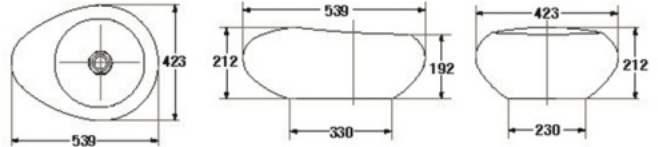

S-4250
OVEX

- Basin 530 mm.
- Counter-top
- Color : White