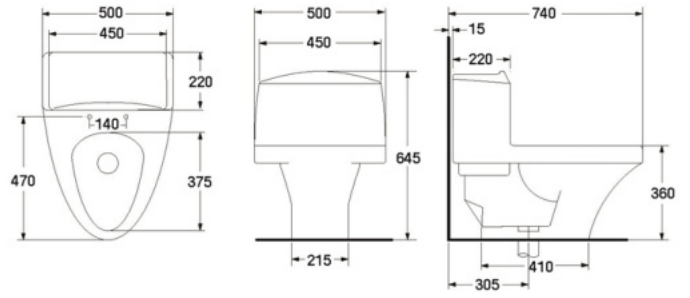

WATER CLOSET S-trap

S-1101.1
SENZA

- 12 LPF.
- One piece WC, (S-Trap)
- 500 x 740 x 645 mm.
- Rough-in 305 mm.
- Syphon Vortex System
- Color : White

* soft-closing seat is available as option