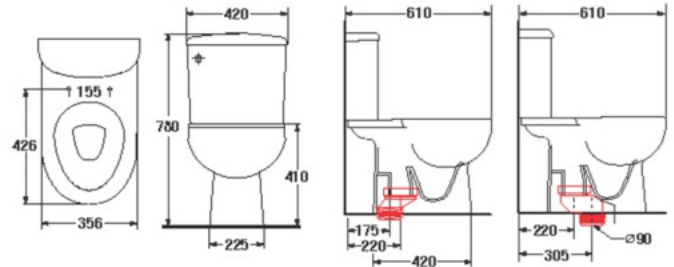

- 3/4.5 LFF.
- Close-Coupled WC. (S-Trap)
- 420 x 610 x 780 mm.
- Rough-in 175 / 220 / 305 mm.
- Washdown System
- Color : White

* soft-closing seat is available as option

S-1608.3

LEGEND

- 3/4.5 LFF.
- Close-Coupled WC. (S-Trap)
- 420 x 610 x 780 mm.
- Rough-in 175 / 220 / 305 mm.
- Washdown System
- Color : White