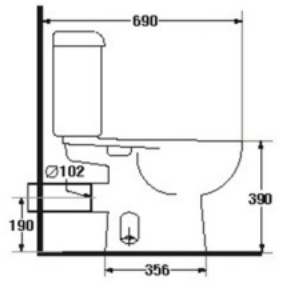

WATER CLOSET P-trap

S-1484.3

CESAR

- 6 LFF.
- Close-Coupled WC. (P-Trap)
- 410 x 715 x 775 mm.
- Rough-in 75 mm.
- Siphon Jet System
- Odor : White

* soft-closing seat is available as option

S-1487.3

COUNTRY

- 6 LFF.
- Close-Coupled WC. (P-Trap)
- 480 x 665 x 845 mm.
- Rough-in 100 mm.
- Washdown System
- Odor : White

* soft-closing seat is available as option

S-1685

MONICA

- 6 LFF.
- Close-Coupled WC. (P-Trap)
- 410 x 800 x 772 mm.
- Rough-in 100 mm.
- Washdown System
- Odor : White

* soft-closing seat is available as option

S-1685.1

MONICA

- 6 LFF.
- Close-Coupled WC. (S-Trap)
- 410 x 800 x 772 mm.
- Rough-in 305 mm.
- Washdown System
- Odor : White

* soft-closing seat is available as option

S-1686

CLEO

- 6 LFF.
- Close-Coupled WC (P-Trap)
- 456 x 715 x 755 mm.
- Rough-in 75 mm.
- Siphon Vortex System
- Odor : White

* soft-closing seat is available as option