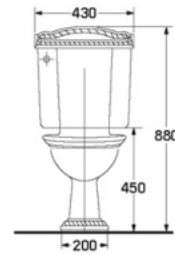

WATER CLOSET S-trap

S-1307.3

EURO STAR REGENT

- 6 LPF.
- Close-Coupled WC. (S-Trap)
- 430 x 715 x 880 mm.
- Rough-in 305 mm.
- Washdown System
- Color : White