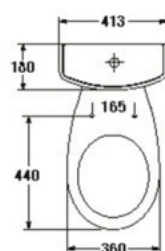

WATER CLOSET S-trap

S-1609
SANDY

- 6 LFF.
- Close-Coupled WC. (S-Trap)
- 420 x 685 x 750 mm.
- Rough-in 305 mm.
- Washdown System
- Color : White

* soft-closing seat is available as option

S-1609.1
NEW SANDY

- 6 LFF.
- Close-Coupled WC. (S-Trap)
- 420 x 685 x 750 mm.
- Rough-in 305 mm.
- Washdown System
- Color : White

* soft-closing seat is available as option

S-1609.3
NEW SANDY

- 6 LFF.
- Close-Coupled WC. (S-Trap)
- 420 x 685 x 750 mm.
- Rough-in 305 mm.
- Washdown System
- Color : White

* soft-closing seat is available as option

S-1510
CYNTHIA

- 6 LFF.
- Close-Coupled WC. (S-Trap)
- 413 x 712 x 778 mm.
- Rough-in 250 mm.
- Washdown System
- Color : White

* soft-closing seat is available as option

S-1510.1
CYNTHIA

- 6 LFF.
- Close-Coupled WC. (S-Trap)
- 413 x 712 x 778 mm.
- Rough-in 250 mm.
- Washdown System
- Color : White

* soft-closing seat is available as option