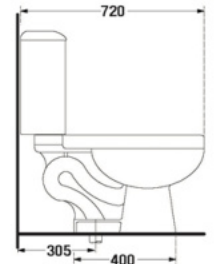

WATER CLOSET S-trap

S-1373.3
TIVOLI

- 4.5 LFF.
- Close-Coupled WC. (S-Trap)
- 420 x 740 x 745 mm.
- Rough-in 305 mm.
- Washdown System
- Color : White

S-1374.1
MUNICH

- 6 LFF.
- Close-Coupled WC. (S-Trap)
- 420 x 720 x 760 mm.
- Rough-in 305 mm.
- Washdown System
- Color : White