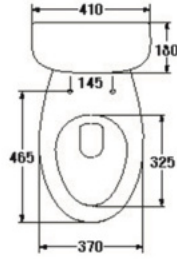

WATER CLOSET P-trap

S-1484.3

CESAR

- 6 LFF.
- Close-Coupled WC. (P-Trap)
- 410 x 715 x 775 mm.
- Rough-in 75 mm.
- Siphon Jet System
- Odor : White

* soft-closing seat is available as option

S-1487.3

COUNTRY

- 6 LFF.
- Close-Coupled WC. (P-Trap)
- 480 x 665 x 845 mm.
- Rough-in 100 mm.
- Washdown System
- Odor : White

* soft-closing seat is available as option

S-1685

MONICA

- 6 LFF.
- Close-Coupled WC. (P-Trap)
- 410 x 800 x 772 mm.
- Rough-in 100 mm.
- Washdown System
- Odor : White

* soft-closing seat is available as option

S-1685.1

MONICA

- 6 LFF.
- Close-Coupled WC. (S-Trap)
- 410 x 800 x 772 mm.
- Rough-in 305 mm.
- Washdown System
- Odor : White

* soft-closing seat is available as option

S-1686

CLEO

- 6 LFF.
- Close-Coupled WC (P-Trap)
- 456 x 715 x 755 mm.
- Rough-in 75 mm.
- Siphon Vortex System
- Odor : White

* soft-closing seat is available as option