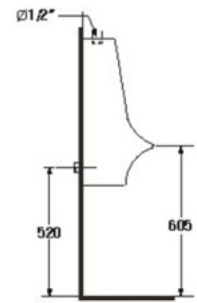

- Squat (S-Trap)
- 425 x 520 x 245 mm.
- Color : White

URINAL

URINAL

S-6101
SENZA (Top Inlet)

- Urinal (Top-Inlet)
- 355 x 285 x 595 mm.
- 520 mm. from the ground
- Color : White

S-6104B
TASCA (Back Inlet)