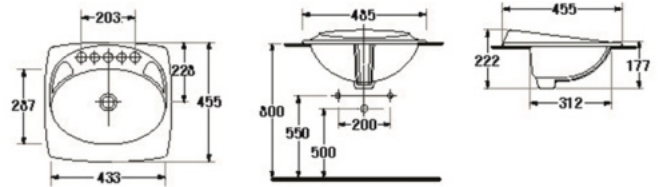

HAMONY

- Basin 400 mm.
- Wall-hung
- Color : White

S-4703
PUPPY

- Basin 380 mm.
- Wall-hung
- Color : White

S-4141
SENZA

- Basin 425 mm.
- Counter-top
- Color : White

S-4143
AREA

- Basin 625 mm.
- Counter-top
- Color : White