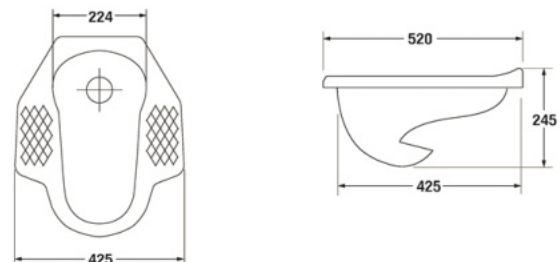

S-5702
SQUAT

- Squat (S-Trap)
- 425 x 520 x 245 mm.
- Color : White