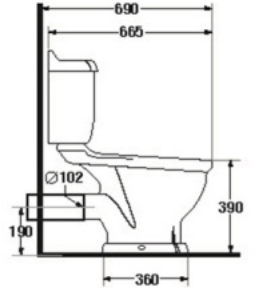

WATER CLOSET P-trap

S-1484.3

CESAR

- 6 LFF.
- Close-Coupled WC. (P-Trap)
- 410 x 715 x 775 mm.
- Rough-in 75 mm.
- Siphon Jet System
- Odor : White

* soft-closing seat is available as option

S-1487.3

COUNTRY

- 6 LFF.
- Close-Coupled WC. (P-Trap)
- 480 x 665 x 845 mm.
- Rough-in 100 mm.
- Washdown System
- Odor : White

* soft-closing seat is available as option

S-1685

MONICA

- 6 LFF.
- Close-Coupled WC. (P-Trap)
- 410 x 800 x 772 mm.
- Rough-in 100 mm.
- Washdown System
- Odor : White

* soft-closing seat is available as option

S-1685.1

MONICA

- 6 LFF.
- Close-Coupled WC. (S-Trap)
- 410 x 800 x 772 mm.
- Rough-in 305 mm.
- Washdown System
- Odor : White

* soft-closing seat is available as option

S-1686

CLEO

- 6 LFF.
- Close-Coupled WC (P-Trap)
- 456 x 715 x 755 mm.
- Rough-in 75 mm.
- Siphon Vortex System
- Odor : White

* soft-closing seat is available as option