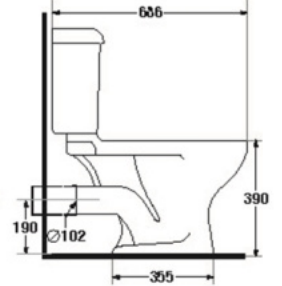

* soft-closing seat is available as option

S-1687.3
NEW MONICA

- 6 LFF.
- Close-Coupled WC. (P-Trap)
- 410 x 686 x 610 mm.
- Rough-in 76 mm.
- Siphon Vortex System
- Color : White

* soft-closing seat is available as option