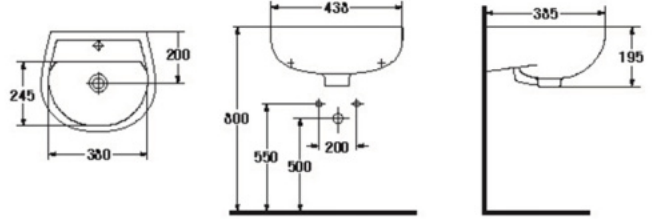

VICTORIA

- Basin 510 mm.
- Wall-hung
- Color : White

WASH BASIN Wall-Hung

S-4605

VENESSA

- Basin 438 mm.
- Wall-hung
- Color : White

S-4606

CLAUDIA