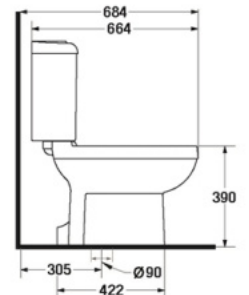

- 3.5 LPF.
- Close-Coupled WC. (S-Trap)
- 385 x 680 x 800 mm.
- Rough-in 305 mm.
- Washdown System
- Color : White

* soft-closing seat is available as option

S-1474.1
PLANO 2.75

- 2.75 LPF.
- Close-Coupled WC. (S-Trap)
- 380 x 700 x 755 mm.
- Rough-in 305 mm.
- Washdown System
- Color : White

* soft-closing seat is available as option

S-1492.1
VALENCIA

- 3/4.5 LPF.
- Close-Coupled WC. (S-Trap)
- 380 x 644 x 815 mm.
- Rough-in 305 mm.
- Washdown System
- Color : White

* soft-closing seat is available as option