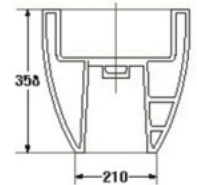

S-4252
TAMBURO

- Basin 375 mm.
- Counter-top
- Color : White