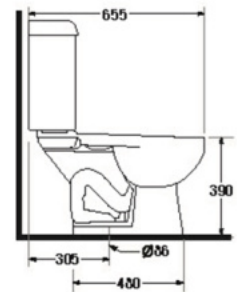

WATER CLOSET S-trap

S-1517.1
VIVA

- 3/6 LFF.
- Close-Coupled WC. (S-Trap)
- 380 x 600 x 815 mm.
- Rough-in 250 mm.
- Washdown System
- Odor : White

* soft-closing seat is available as option

S-1520.1
PANDA

- 5 LFF.
- Close-Coupled WC. (S-Trap)
- 410 x 655 x 800 mm.
- Rough-in 305 mm.
- Washdown System
- Color : White

* soft-closing seat is available as option

S-1520.3
PANDA

- 5 LFF.
- Close-Coupled WC. (S-Trap)
- 410 x 655 x 800 mm.
- Rough-in 305 mm.
- Washdown System
- Color : White

* soft-closing seat is available as option

S-1530.3
SANTA

- 5 LFF.
- Close-Coupled WC. (S-Trap)
- 385 x 655 x 800 mm.
- Rough-in 305 mm.
- Washdown System
- Odor : White

* soft-closing seat is available as option

S-1540.3
DECO

- 5 LFF.
- Close-Coupled WC. (S-Trap)
- 385 x 655 x 800 mm.
- Rough-in 305 mm.
- Washdown System
- Odor : White

* soft-closing seat is available as option