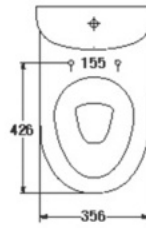

WATER CLOSET P-trap

S-1668.3

LEGEND (Low P-Trap)

- 3/4.5 LFF.
- Close-Coupled WC. (High P-Trap)
- 375 x 610 x 780 mm.
- Rough-in 100 mm.
- Washdown System
- Odor : White

* soft-closing seat is available as option

S-1668.1

LEGEND (High P-Trap)

- 3/4.5 LFF.
- Close-Coupled WC. (High P-Trap)
- 375 x 610 x 780 mm.
- Rough-in 100 mm.
- Washdown System
- Odor : White

* soft-closing seat is available as option

S-1668.3

LEGEND (High P-Trap)

- 3/4.5 LFF.
- Close-Coupled WC. (High P-Trap)
- 375 x 610 x 780 mm.
- Rough-in 100 mm.
- Washdown System
- Odor : White

* soft-closing seat is available as option