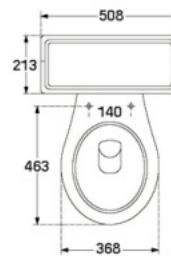

MERIDIAN

- 6 LPF.
- Close-Coupled WC. (S-Trap)
- 508 x 738 x 880 mm.
- Rough-in 305 mm.
- Syphon Vortex System
- Color : White