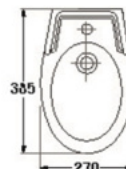

EURO STAR CLASSIC BIDET

- Bidet
- 360 x 560 x 465 mm.
- Rough-in 210 mm.
- Color : White