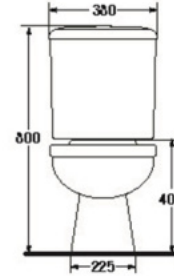

JULIA

- 3/6 LFF.
- Close-Coupled WC. (P-Trap)
- 380 x 700 x 800 mm.
- Rough-in 75 mm.
- Siphon Jet System
- Odor : White