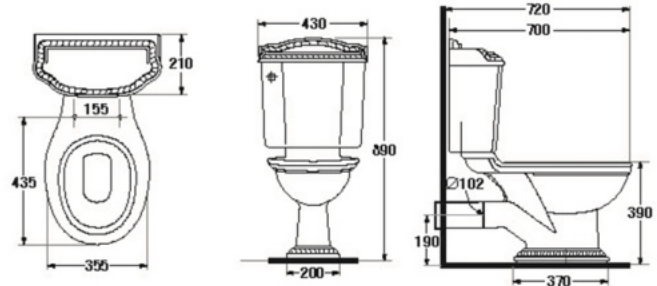

EURO STAR REGENT

- 6 LFF.
- Close-Coupled WC (P-Trap)
- 430 x 700 x 890 mm.
- Rough-in 100 mm.
- Washdown System
- Color : White

* soft-closing seat is available as option