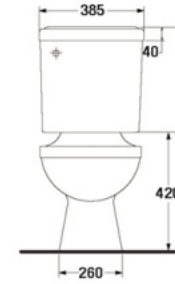

* soft-closing seat is available as option

S-1409.3

DASIE 3.5

- 3.5 LPF.
- Close-Coupled WC. (S-Trap)
- 390 x 675 x 785 mm.
- Rough-in 305 mm.
- Washdown System
- Color : White

* soft-closing seat is available as option

WATER CLOSET S-trap

S-1466.3
MODO

- 3.5 LPF.
- Close-Coupled WC. (S-Trap)
- 370 x 700 x 765 mm.
- Rough-in 305 mm.
- Washdown System
- Color : White

* soft-closing seat is available as option

S-1469.3
ASTER 3.5

- 3.5 LPF.
- Close-Coupled WC. (S-Trap)
- 385 x 680 x 800 mm.
- Rough-in 305 mm.
- Washdown System
- Color : White

* soft-closing seat is available as option

S-1474.1
PLANO 2.75

- 2.75 LPF.
- Close-Coupled WC. (S-Trap)
- 380 x 700 x 755 mm.
- Rough-in 305 mm.
- Washdown System
- Color : White