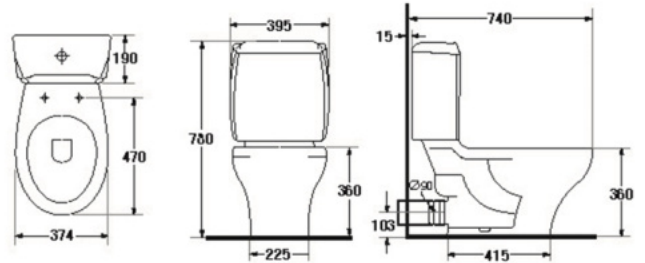

HELICON

- 12 LFF.
- Close-Coupled WC. (P-Trap)
- 385 x 740 x 780 mm.
- Rough-in 103 mm.
- Washdown System
- Color : White