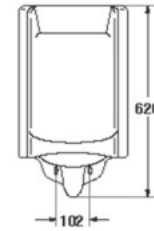

S-6902

VICTOR (Top Inlet)

- Urinal (Top-Inlet)
- 465 x 280 x 730 mm.
- 520 mm. from the ground
- Color : White

S-6904

PLANET (Top Inlet)

- Urinal (Top-Inlet)
- 355 x 307 x 620 mm.
- 520 mm. from the ground
- Color : White