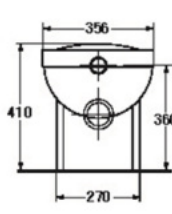

S-2352

JUNIPER (Back to Wall)

- 3/6 LFF.
- Back to wall WC. (P-Trap)
- 353 x 510 x 390 mm.
- Rough-in 180 mm.
- Washdown System
- Color : White

S-2451

VALENCIA (Back to Wall)

- 3/6 LFF.
- Back to wall WC. (P-Trap)
- 356 x 520 x 410 mm.
- Rough-in 180+5 mm.
- Washdown System
- Color : White