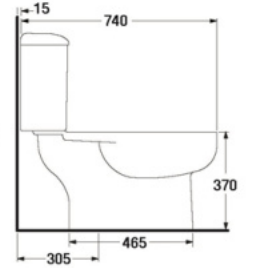

WATER CLOSET S-trap

S-1373.3
TIVOLI

- 4.5 LFF.
- Close-Coupled WC. (S-Trap)
- 420 x 740 x 745 mm.
- Rough-in 305 mm.
- Washdown System
- Color : White