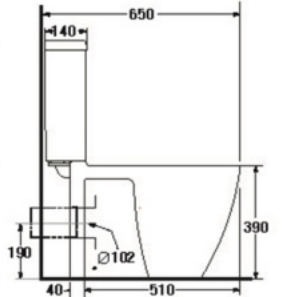

WATER CLOSET P-trap

S-1394.1

JUNIPER

- 3/6 LFF.
- Close-Coupled WC. (P-Trap)
- 378 x 650 x 873 mm.
- Rough-in 180+ mm.
- Washdown System
- Color : White

S-1396.1

KAIZER

- 3/4.5 LFF.
- Close-Coupled WC. (P-Trap)
- 375 x 650 x 800 mm.
- Rough-in 190+ mm.
- Washdown System
- Odor : White