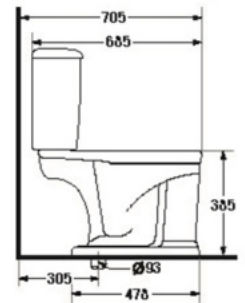

WATER CLOSET S-trap

S-1609
SANDY

- 6 LFF.
- Close-Coupled WC. (S-Trap)
- 420 x 685 x 750 mm.
- Rough-in 305 mm.
- Washdown System
- Color : White

* soft-closing seat is available as option

S-1609.1
NEW SANDY

- 6 LFF.
- Close-Coupled WC. (S-Trap)
- 420 x 685 x 750 mm.
- Rough-in 305 mm.
- Washdown System
- Color : White

* soft-closing seat is available as option

S-1609.3
NEW SANDY

- 6 LFF.
- Close-Coupled WC. (S-Trap)
- 420 x 685 x 750 mm.
- Rough-in 305 mm.
- Washdown System
- Color : White

* soft-closing seat is available as option

S-1510
CYNTHIA

- 6 LFF.
- Close-Coupled WC. (S-Trap)
- 413 x 712 x 778 mm.
- Rough-in 250 mm.
- Washdown System
- Color : White

* soft-closing seat is available as option

S-1510.1
CYNTHIA

- 6 LFF.
- Close-Coupled WC. (S-Trap)
- 413 x 712 x 778 mm.
- Rough-in 250 mm.
- Washdown System
- Color : White

* soft-closing seat is available as option