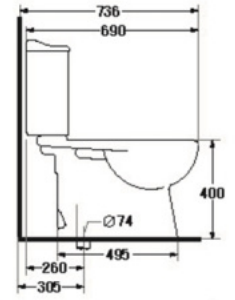

* soft-closing seat is available as option

WATER CLOSET S-trap

S-1517.1
VIVA

- 3/6 LFF.
- Close-Coupled WC. (S-Trap)
- 380 x 600 x 815 mm.
- Rough-in 250 mm.
- Washdown System
- Odor : White

* soft-closing seat is available as option