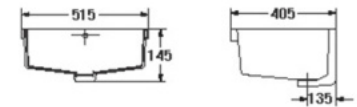

HONEY SQUARE PLUS

- Basin 515 mm.
- Under-counter
- Color : White