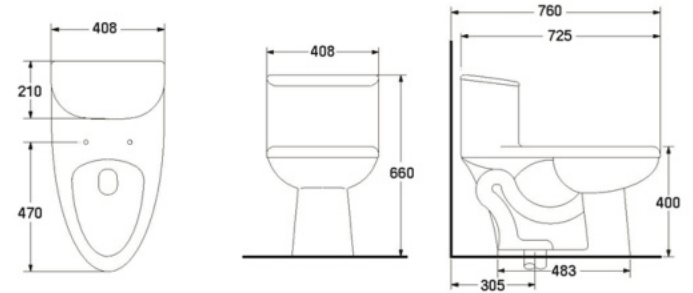

S-1104
PRESIDENT

- 6 LPF.
- One piece WC, (S-Trap)
- 408 x 760 x 660 mm.
- Rough-in 305 mm.
- Syphon Vortex System
- Color : White