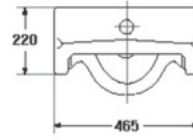

URINAL

S-6902

VICTOR (Top Inlet)

- Urinal (Top-Inlet)
- 465 x 280 x 730 mm.
- 520 mm. from the ground
- Color : White