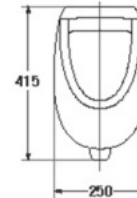

URANUS (Top Inlet)

- Urinal (Top-Inlet)
- 250 x 305 x 415 mm.
- 144 mm. from the ground
- Color : White