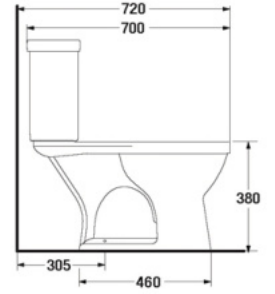

WATER CLOSET S-trap

S-1466.3
MODO

- 3.5 LPF.
- Close-Coupled WC. (S-Trap)
- 370 x 700 x 765 mm.
- Rough-in 305 mm.
- Washdown System
- Color : White

* soft-closing seat is available as option

S-1469.3
ASTER 3.5

- 3.5 LPF.
- Close-Coupled WC. (S-Trap)
- 385 x 680 x 800 mm.
- Rough-in 305 mm.
- Washdown System
- Color : White

* soft-closing seat is available as option

S-1474.1
PLANO 2.75

- 2.75 LPF.
- Close-Coupled WC. (S-Trap)
- 380 x 700 x 755 mm.
- Rough-in 305 mm.
- Washdown System
- Color : White

* soft-closing seat is available as option

S-1492.1
VALENCIA

- 3/4.5 LPF.
- Close-Coupled WC. (S-Trap)
- 380 x 644 x 815 mm.
- Rough-in 305 mm.
- Washdown System
- Color : White

* soft-closing seat is available as option

S-1501.3
NEW RONDO

- 11 LPF.
- Close-Coupled WC. (S-Trap)
- 456 x 700 x 765 mm.
- Rough-in 305 mm.
- Syphon Jet System
- Color : White

* soft-closing seat is available as option