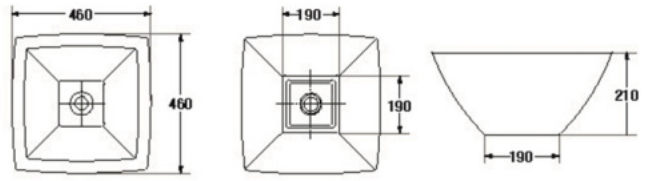

WASH BASIN Above Counter

S-4249
ANGULAR

- Basin 460 mm.
- Counter-top
- Color : White