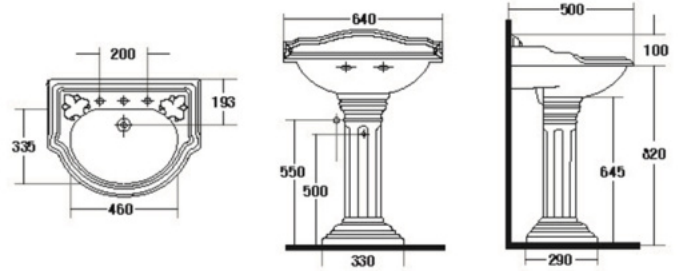

EURO STAR CLASSIC

- Basin 640 mm.
- With Full pedestal
- Color : White