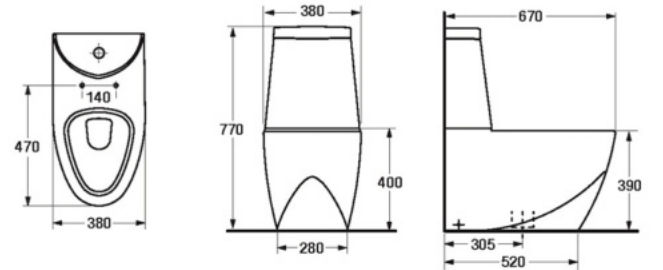

S-1321.1
MOLOKO

- 3/4.5 LFF.
- Close-Coupled WC. (S-Trap)
- 380 x 690 x 796 mm.
- Rough-in 305 mm.
- Washdown System
- Color : White