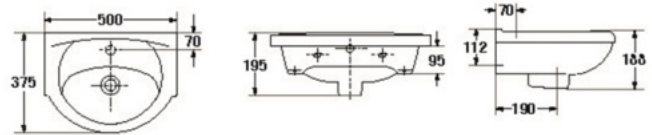

S-4486/4392
SEVILLE

- Basin 550 mm.
- With Half pedestal
- Color : White

S-4284
JUNIPER

- Basin 600 mm.
- Wall-hung
- Color : White

S-4401
TINY

- Basin 500 mm.
- Wall-hung
- Color : White

S-4402
JUNIOR LOFTY