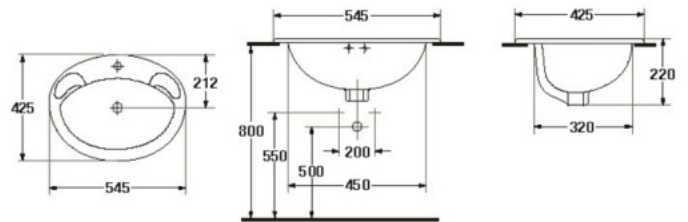

MELINA

- Basin 545 mm.
- Counter-top
- Color : White