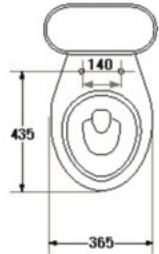

S-1540.3
DECO

- 5 LFF.
- Close-Coupled WC. (S-Trap)
- 385 x 655 x 800 mm.
- Rough-in 305 mm.
- Washdown System
- Odor : White

* soft-closing seat is available as option

WATER CLOSET S-trap

S-1560.3

LUSSO

- 5 LFF.
- Close-Coupled WC. (S-Trap)
- 375 x 655 x 770 mm.
- Rough-in 305 mm.
- Washdown System
- Odor : White