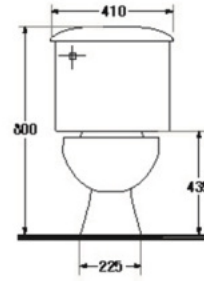

WATER CLOSET S-trap

S-1517.1
VIVA

- 3/6 LFF.
- Close-Coupled WC. (S-Trap)
- 380 x 600 x 815 mm.
- Rough-in 250 mm.
- Washdown System
- Odor : White

* soft-closing seat is available as option

S-1520.1
PANDA

- 5 LFF.
- Close-Coupled WC. (S-Trap)
- 410 x 655 x 800 mm.
- Rough-in 305 mm.
- Washdown System
- Color : White

* soft-closing seat is available as option

S-1520.3
PANDA

- 5 LFF.
- Close-Coupled WC. (S-Trap)
- 410 x 655 x 800 mm.
- Rough-in 305 mm.
- Washdown System
- Color : White

* soft-closing seat is available as option

S-1530.3
SANTA

- 5 LFF.
- Close-Coupled WC. (S-Trap)
- 385 x 655 x 800 mm.
- Rough-in 305 mm.
- Washdown System
- Odor : White

* soft-closing seat is available as option

S-1540.3
DECO

- 5 LFF.
- Close-Coupled WC. (S-Trap)
- 385 x 655 x 800 mm.
- Rough-in 305 mm.
- Washdown System
- Odor : White

* soft-closing seat is available as option