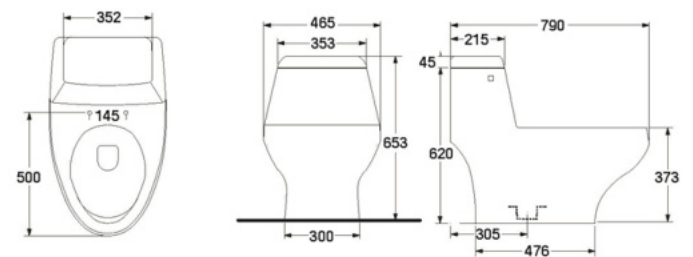

S-1107.1
FASINO

- 6 LPF.
- One piece WC, (S-Trap)
- 465 x 790 x 653 mm.
- Rough-in 305 mm.
- Washdown System
- Color : White