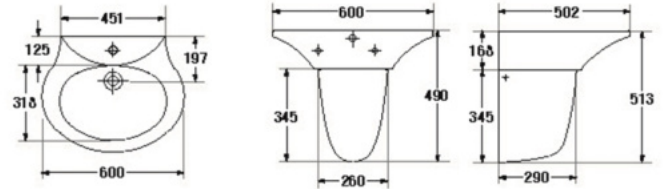

SPIRIT

- Basin 600 mm.
- With Half pedestal
- Color : White