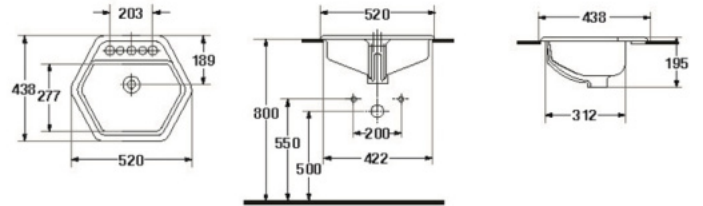

HEXAGON

- Basin 520 mm.
- Counter-top
- Color : White