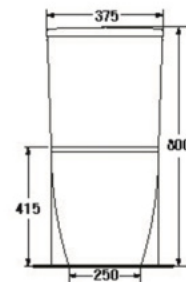

WATER CLOSET P-trap

S-1394.1

JUNIPER

- 3/6 LFF.
- Close-Coupled WC. (P-Trap)
- 378 x 650 x 873 mm.
- Rough-in 180+ mm.
- Washdown System
- Color : White

S-1396.1

KAIZER

- 3/4.5 LFF.
- Close-Coupled WC. (P-Trap)
- 375 x 650 x 800 mm.
- Rough-in 190+ mm.
- Washdown System
- Odor : White