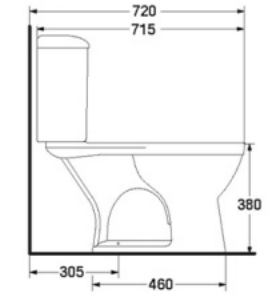

* soft-closing seat is available as option

S-1406.1

TUSCANY 3.25

- 3.25 LPF.
- Close-Coupled WC. (S-Trap)
- 380 x 715 x 765 mm.
- Rough-in 305 mm.
- Washdown System
- Color : White

* soft-closing seat is available as option