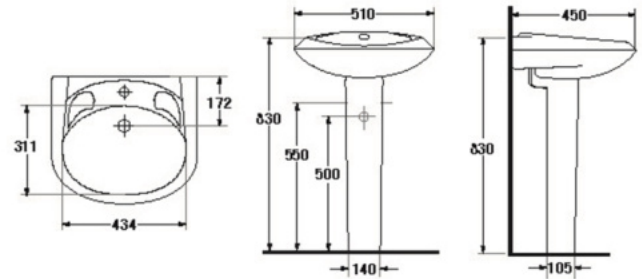

S-4485/4491
CURVE (Black&White)*

- Basin 560 mm.
- With Full pedestal
- Color : White

S-4502/4592
VICTORIA

- Basin 510 mm.
- With full pedestal
- Color : White

S-4506/4592
CLAUDIA

- Basin 560 mm.
- With Full pedestal
- Color : White