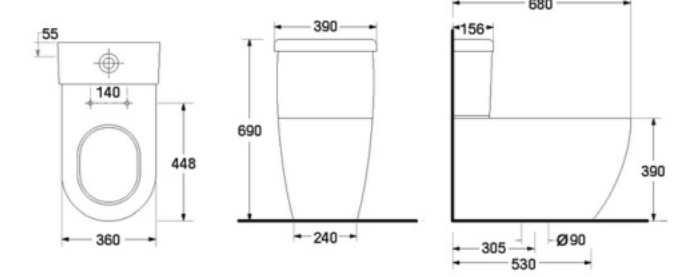

S-1106.1
CURVE

- 3/6 LPF.
- One piece WC, (S-Trap)
- 390 x 680 x 690 mm.
- Rough-in 305 mm.
- Washdown System
- Color : White