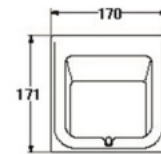

- Accessories
- 80 x 40 x 80 mm.
- Color : White

S-7601

SOAP HOLDER

- Accessories
- 216 x 82 x 116 mm.
- Color : White

S-7602

SOAP HOLDER

- Accessories
- 121 x 83 x 115 mm.
- Color : White

S-7603

SOAP HOLDER

- Accessories
- 170 x 100 x 171 mm.
- Color : White

S-7521

PAPER HOLDER

- Accessories
- 152 x 88 x 127 mm.
- Color : White

S-7522

PAPER HOLDER (DUO)

- Accessories
- 280 x 84 x 130 mm.
- Color : White