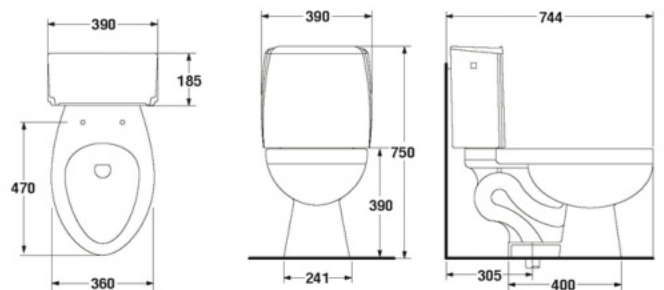

S-1301.1

HELICON

- 12 LFF.
- Close-Coupled WC. (S-Trap)
- 395 x 763 x 780 mm.
- Rough-in 305 mm.
- Syphon Vortex System
- Color : White

S-1303

HEXAGON

- 12 LFF.
- Close-Coupled WC. (S-Trap)
- 495 x 745 x 745 mm.
- Rough-in 305 mm.
- Syphon Vortex System
- Color : White

S-1304

ELONGATE SYMPHONY

- 6 LFF.
- Close-Coupled WC. (S-Trap)
- 390 x 744 x 750 mm.
- Rough-in 305 mm.
- Syphon Vortex System
- Color : White

* soft-closing seat is available as option

WATER CLOSET S-trap