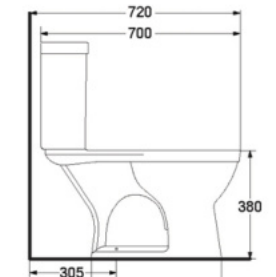

S-1406.3

TUSCANY 3.25

- 3.25 LPF.
- Close-Coupled WC. (S-Trap)
- 380 x 715 x 765 mm.
- Rough-in 305 mm.
- Washdown System
- Color : White

* soft-closing seat is available as option

S-1407.1

NOVITA 2.4

- 2.4 LPF.
- Close-Coupled WC. (S-Trap)
- 375 x 700 x 785 mm.
- Rough-in 305 mm.
- Siphonic Washdown System
- Color : White

* soft-closing seat is available as option

S-1409.3

DASIE 3.5

- 3.5 LPF.
- Close-Coupled WC. (S-Trap)
- 390 x 675 x 785 mm.
- Rough-in 305 mm.
- Washdown System
- Color : White

* soft-closing seat is available as option