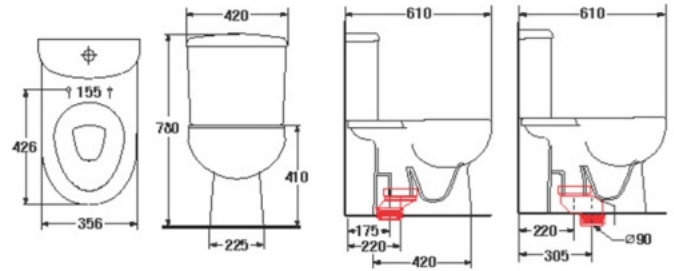

* soft-closing seat is available as option

S-1608.3

LEGEND

- 3/4.5 LFF.
- Close-Coupled WC. (S-Trap)
- 420 x 610 x 780 mm.
- Rough-in 175 / 220 / 305 mm.
- Washdown System
- Color : White