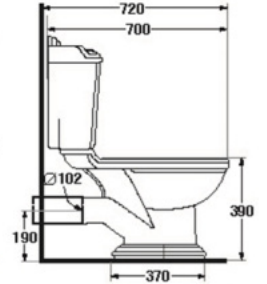

WATER CLOSET P-trap

S-1386.3

EURO STAR CLASSIC

- 6 LFF.
- Close-Coupled WC. (P-Trap)
- 430 x 700 x 690 mm.
- Rough-in 100 mm.
- Washdown System
- Odor : White

* soft-closing seat is available as option

S-1387.1

FOCUS

- 3/6 LFF.
- Close-Coupled WC. (P-Trap)
- 370 x 685 x 752 mm.
- Rough-in 180+ mm.
- Washdown System
- Odor : White

S-1389.1

LOFTY

- 3/6 LFF.
- Close-Coupled WC. (P-Trap)
- 400 x 690 x 805 mm.
- Rough-in 100+ mm.
- Washdown System
- Odor : White

S-1391.1

CURVE

- 3/6 LFF.
- Close-Coupled WC. (P-Trap)
- 384 x 650 x 795 mm.
- Rough-in 180+ mm.
- Washdown System
- Odor : White

S-1393.1

CURVE (Side Outlet)

- 3/6 LFF.
- Close-Coupled WC. (P-Trap)
- 384 x 650 x 795 mm.
- Rough-in 180+ mm.
- Washdown System
- Odor : White