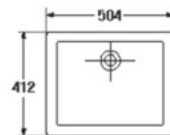

- Basin 515 mm.
- Under-counter
- Color : White

S-8301

SERVICE SINK 24"

- Service Sink 630 mm.
- Color : White

S-8301

SERVICE SINK 20"

- Service Sink 504 mm.
- Color : White

FLUSH VALVE / CONVENTIONAL TOILET
Pail Flush & Squat