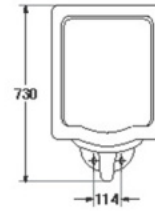

URINAL

S-6902

VICTOR (Top Inlet)

- Urinal (Top-Inlet)
- 465 x 280 x 730 mm.
- 520 mm. from the ground
- Color : White