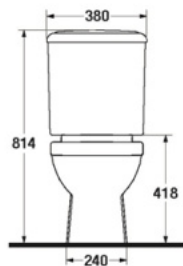

S-1374.3
MUNICH

- 6 LFF.
- Close-Coupled WC. (S-Trap)
- 420 x 720 x 760 mm.
- Rough-in 305 mm.
- Washdown System
- Color : White

S-1379.1
SILVER SAND

- 3/4.5 LFF.
- Close-Coupled WC. (S-Trap)
- 380 x 700 x 820 mm.
- Rough-in 305 mm.
- Washdown System
- Color : White

S-1402.1
INNOCENCE

- 3/4.5 LFF.
- Close-Coupled WC. (S-Trap)
- 380 x 664 x 814 mm.
- Rough-in 305 mm.
- Washdown System
- Color : White

WATER CLOSET S-trap

S-1404.1

PULITO

- 2.75 LPF.
- Close-Coupled WC. (S-Trap)
- 375 x 700 x 775 mm.
- Rough-in 305 mm.
- Washdown System
- Color : White