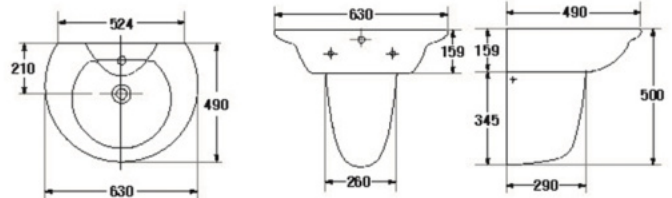

- Basin 630 mm.
- With Half pedestal
- Color : White

S-4387/4398

CURVE

- Basin 650 mm.
- With Half pedestal
- Color : White

S-4387/4398

CURVE (Black&White)*

- Basin 650 mm.
- With Half pedestal
- Color : Black / White