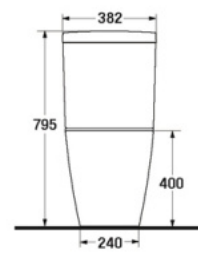

CURVE

- 3/6 LPF.
- Close-Coupled WC. (S-Trap)
- 382 x 660 x 795 mm.
- Rough-in 305 mm.
- Washdown System
- Color : White