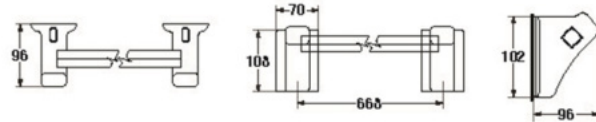

S-7361
TOOTH BAR

- Accessories
- 175 x 122 x 63 mm.
- Color : White

S-7362
SHALE CERAMIC

- Accessories
- 510 x 135 x 45 mm.
- Color : White

S-7361
TOWEL BAR

- Accessories
- 666 x 96 x 106 mm.
- Color : White