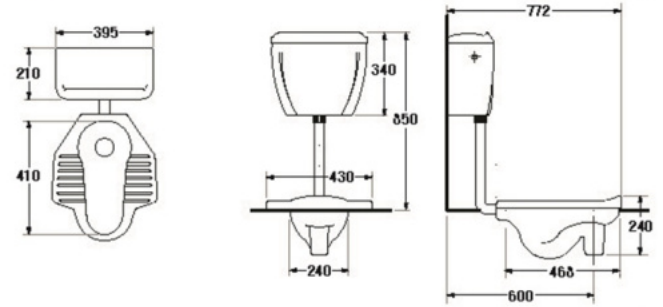

S-1981.3

PEDESTAL SQUAT TANK

- Squat Flush Tank WC. (S-Trap)
- 430 x 772 x 1050 mm.
- Rough-in 600 mm.
- Wash down System
- Color : White

S-1982.3

SQUAT TANK

- Squat Flush Tank WC. (S-Trap)
- 430 x 772 x 850 mm.
- Rough-in 600 mm.
- Wash down
- Color : White