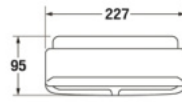

SOAP HOLDER

- Accessories
- 227 x 95 x 127 mm.
- Color : White

S-7302

SOAP HOLDER

- Accessories
- 181 x 108 x 62 mm.
- Color : White

S-7321

PAPER HOLDER

- Accessories
- 154 x 144 x 159 mm.
- Color : White