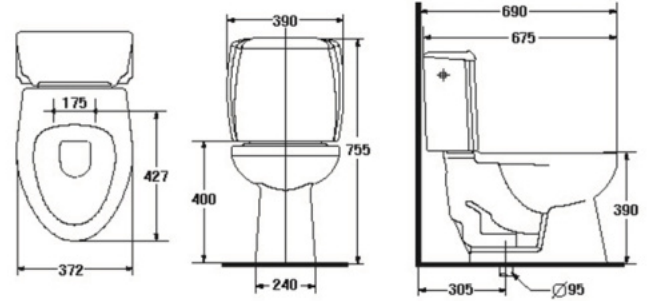

* soft-closing seat is available as option

S-1605

GREATA

- 6 LFF.
- Close-Coupled WC. (S-Trap)
- 300 x 675 x 755 mm.
- Rough-in 305 mm.
- Siphon Vortex System
- Color : White

* soft-closing seat is available as option

S-1605.1

NEW GREATA

- 6 LFF.
- Close-Coupled WC. (S-Trap)
- 300 x 675 x 755 mm.
- Rough-in 305 mm.
- Siphon Vortex System
- Color : White

* soft-closing seat is available as option

S-1607.1

SILVIA

- 6 LFF.
- Close-Coupled WC. (S-Trap)
- 300 x 665 x 783 mm.
- Rough-in 160 mm.
- Washdown System
- Color : White