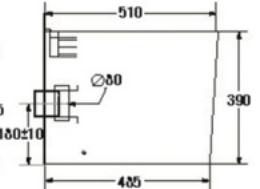

JUNIPER (Back to Wall)

- 3/6 LFF.
- Back to wall WC. (P-Trap)
- 353 x 510 x 390 mm.
- Rough-in 180 mm.
- Washdown System
- Color : White