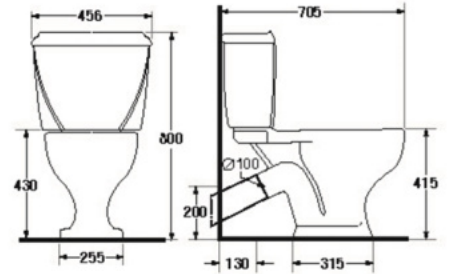

S-1583.1
CASTELL

- 11 LFF.
- Close-Coupled WC. (P-Trap)
- 456 x 705 x 600 mm.
- Rough-in 200 mm.
- Washdown System
- Odor : White

* soft-closing seat is available as option