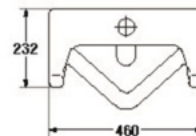

S-6901
HAMILTON (Top Inlet)

- Urinal (Top-Inlet)
- 460 x 300 x 660 mm.
- 520 mm. from the ground
- Color : White