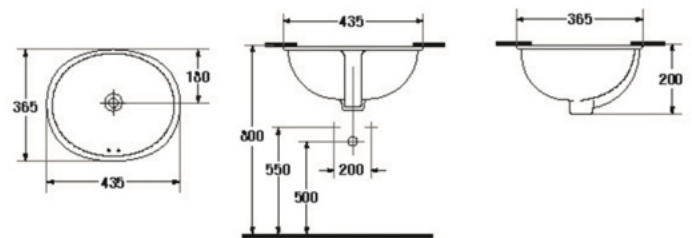

S-4963
MAGNOLIA

- Basin 435 mm.
- Under-counter
- Color : White