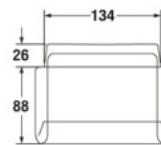

SOAP HOLDER

- Accessories
- 227 x 95 x 127 mm.
- Color : White

S-7302

SOAP HOLDER

- Accessories
- 181 x 108 x 62 mm.
- Color : White

S-7321

PAPER HOLDER

- Accessories
- 154 x 144 x 159 mm.
- Color : White