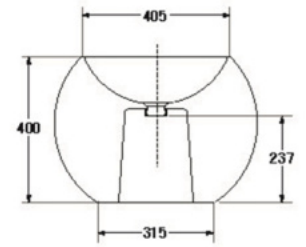

S-4251
BALL (Two-tone)*

- Basin 558 mm.
- Counter-top
- Color : Black/White