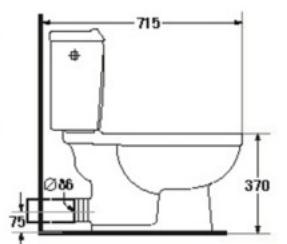

WATER CLOSET P-trap

S-1484.3

CESAR

- 6 LFF.
- Close-Coupled WC. (P-Trap)
- 410 x 715 x 775 mm.
- Rough-in 75 mm.
- Siphon Jet System
- Odor : White

* soft-closing seat is available as option

S-1487.3

COUNTRY

- 6 LFF.
- Close-Coupled WC. (P-Trap)
- 480 x 665 x 845 mm.
- Rough-in 100 mm.
- Washdown System
- Odor : White

* soft-closing seat is available as option

S-1685

MONICA

- 6 LFF.
- Close-Coupled WC. (P-Trap)
- 410 x 800 x 772 mm.
- Rough-in 100 mm.
- Washdown System
- Odor : White

* soft-closing seat is available as option

S-1685.1

MONICA

- 6 LFF.
- Close-Coupled WC. (S-Trap)
- 410 x 800 x 772 mm.
- Rough-in 305 mm.
- Washdown System
- Odor : White

* soft-closing seat is available as option

S-1686

CLEO

- 6 LFF.
- Close-Coupled WC (P-Trap)
- 456 x 715 x 755 mm.
- Rough-in 75 mm.
- Siphon Vortex System
- Odor : White

* soft-closing seat is available as option