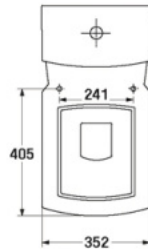

ANGULAR

- 3/6 LPF.
- Close-Coupled WC. (S-Trap)
- 355 x 683 x 770 mm.
- Rough-in 305 mm.
- Washdown System
- Color : White