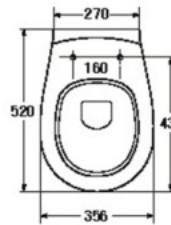

S-2352

JUNIPER (Back to Wall)

- 3/6 LFF.
- Back to wall WC. (P-Trap)
- 353 x 510 x 390 mm.
- Rough-in 180 mm.
- Washdown System
- Color : White

S-2451

VALENCIA (Back to Wall)

- 3/6 LFF.
- Back to wall WC. (P-Trap)
- 356 x 520 x 410 mm.
- Rough-in 180+5 mm.
- Washdown System
- Color : White