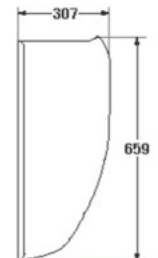

S-6903

URANUS (Top Inlet)

- Urinal (Top-Inlet)
- 250 x 305 x 415 mm.
- 144 mm. from the ground
- Color : White

S-6941

URINAL PANEL

- Urinal panel
- 130 x 307 x 650 mm.
- Color : White

BIDET

S-6161